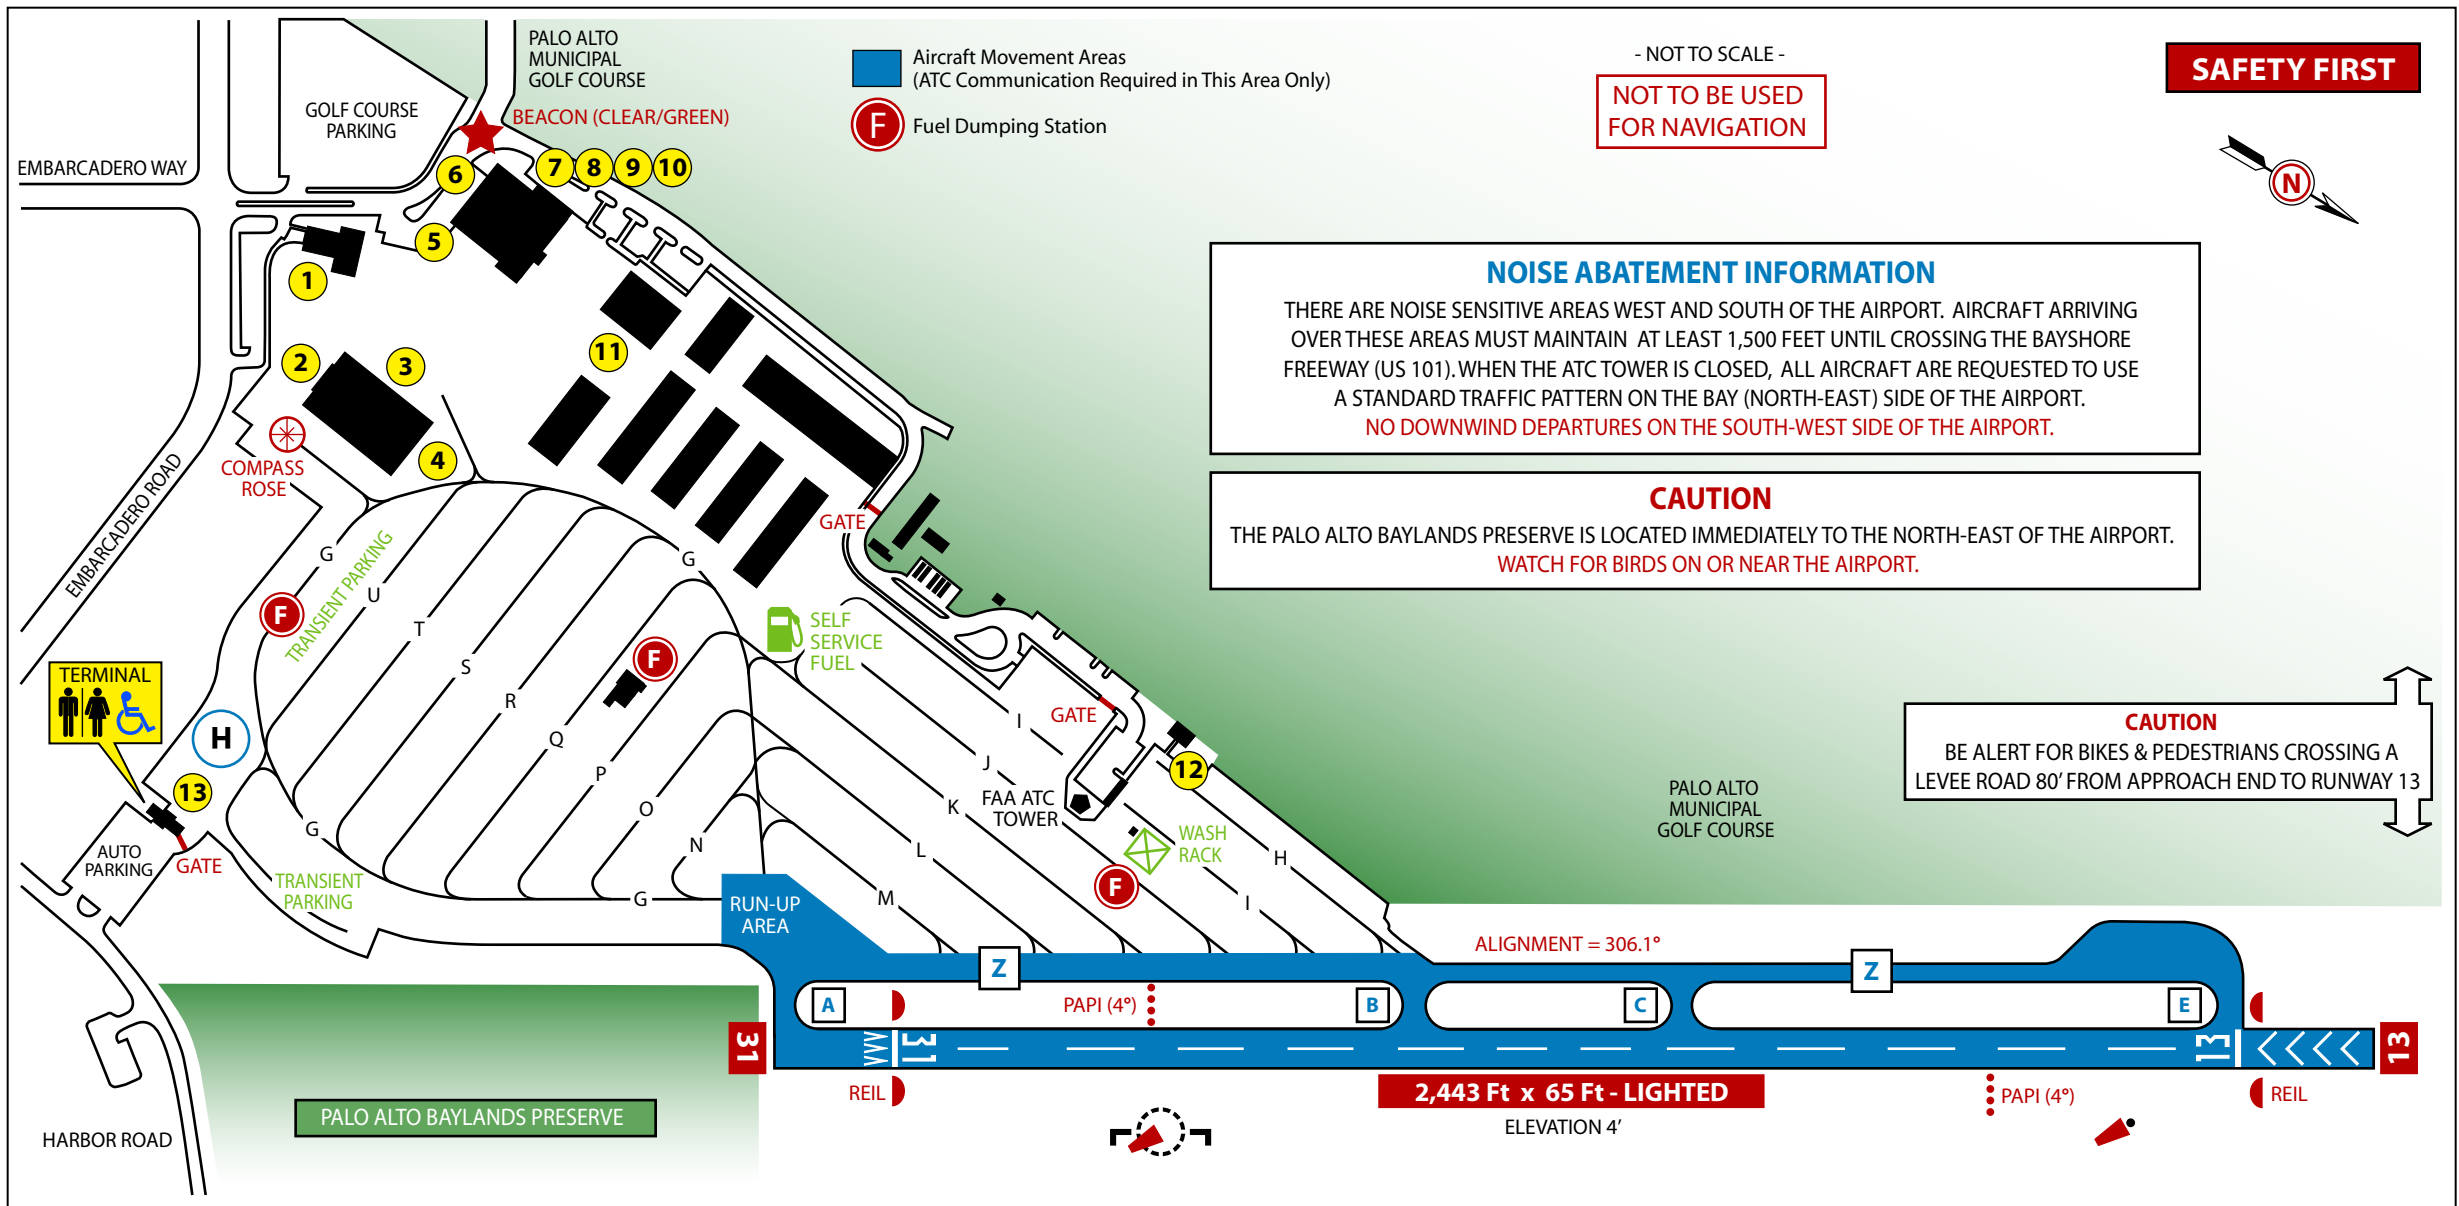

AIRPORT SURFACE MAP

PALO ALTO AIRPORT PAO

1925 Embarcadero Road
Palo Alto, California 94303
www.cityofpaloalto.org

MOBILE FUEL SERVICES			
Palo Alto Fuel Service	100LL	Exxon	122.95 650-856-7640
Rossi Aircraft	100LL	Chevron	122.85 650-493-3326
	Jet-A	Chevron	122.85 650-493-3326
SELF SERVICE FUEL			
Palo Alto Fuel Service	100LL	Exxon	650-856-7640

FBO's & SERVICES - KEY	
1. Aviation Supplies	8. Lawrence Aircraft Sales
2. Palo Alto Flying Club	9. Peninsula Avionics
3. Shoreline Flying Club	10. Sundance Flying Club
4. Rossi Aircraft	11. Victor Aviation
5. West Valley Flying Club	12. Civil Air Patrol
6. Abundant Air Cafe	13. Enterprise Rent-A-Car
7. Advantage Aviation	

PHONE DIRECTORY	
Palo Alto Operations	650-329-2444
Noise Abatement	650-329-2405
FAA Control Tower	650-493-0641
FSS/Weather/NOTAMS	800-272-1180
San Jose FSDO	408-291-7681