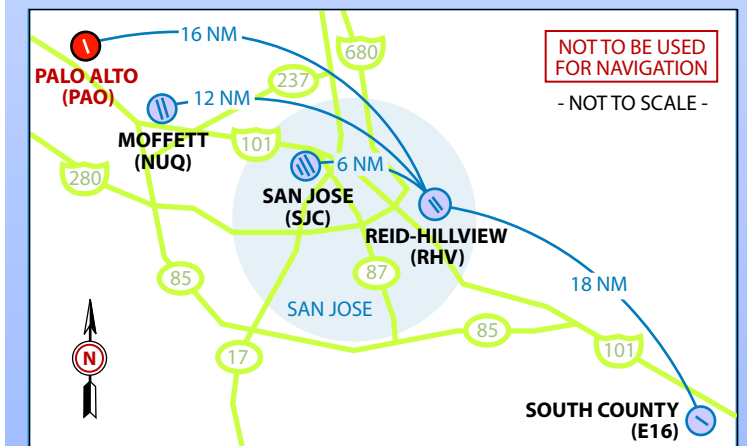

PALO ALTO AIRPORT

PAO

www.cityofpaloalto.org

GENERAL INFORMATION

Latitude: **37°27'40.03" (37.461111°) North**
 Longitude: **122°06'54.16" (122.115056°) West**
 Location: **0.5 NM East of Palo Alto, CA 94303**
 Field Elevation: **4 ft / 1.2m MSL (Estimated)**
 Pattern Altitude: **1000 ft MSL**
 Variation: **15 E (1995)**

Sectional Chart: **San Francisco**

AIRPORT LIGHTING

Runways 31/13 & Taxiways Lighted, PAPI

FREQUENCIES

Tower (0700 - 2100):	118.60	Ground:	125.00
ATIS:	135.275	Unicom:	122.95
NORCAL Appr:	120.10	NUQ ASOS:	124.175
	133.95	PAO ASOS:	N/A
	134.50	Noise Abatement:	N/A
NORCAL Depart:	121.30		

AREA MAP

NOISE ABATEMENT PROCEDURES

There are noise sensitive areas West and South of the Airport. Aircraft arriving over these areas must maintain at least 1,500 feet until crossing the Bayshore Freeway (US 101).

IFR DEPARTURES

Climb to 500 feet AGL before making any turns. Please give consideration to the residents living in the flight paths at Palo Alto Airport.

HIGH PERFORMANCE AIRCRAFT

Please use reduced power settings whenever possible to reduce noise impact.