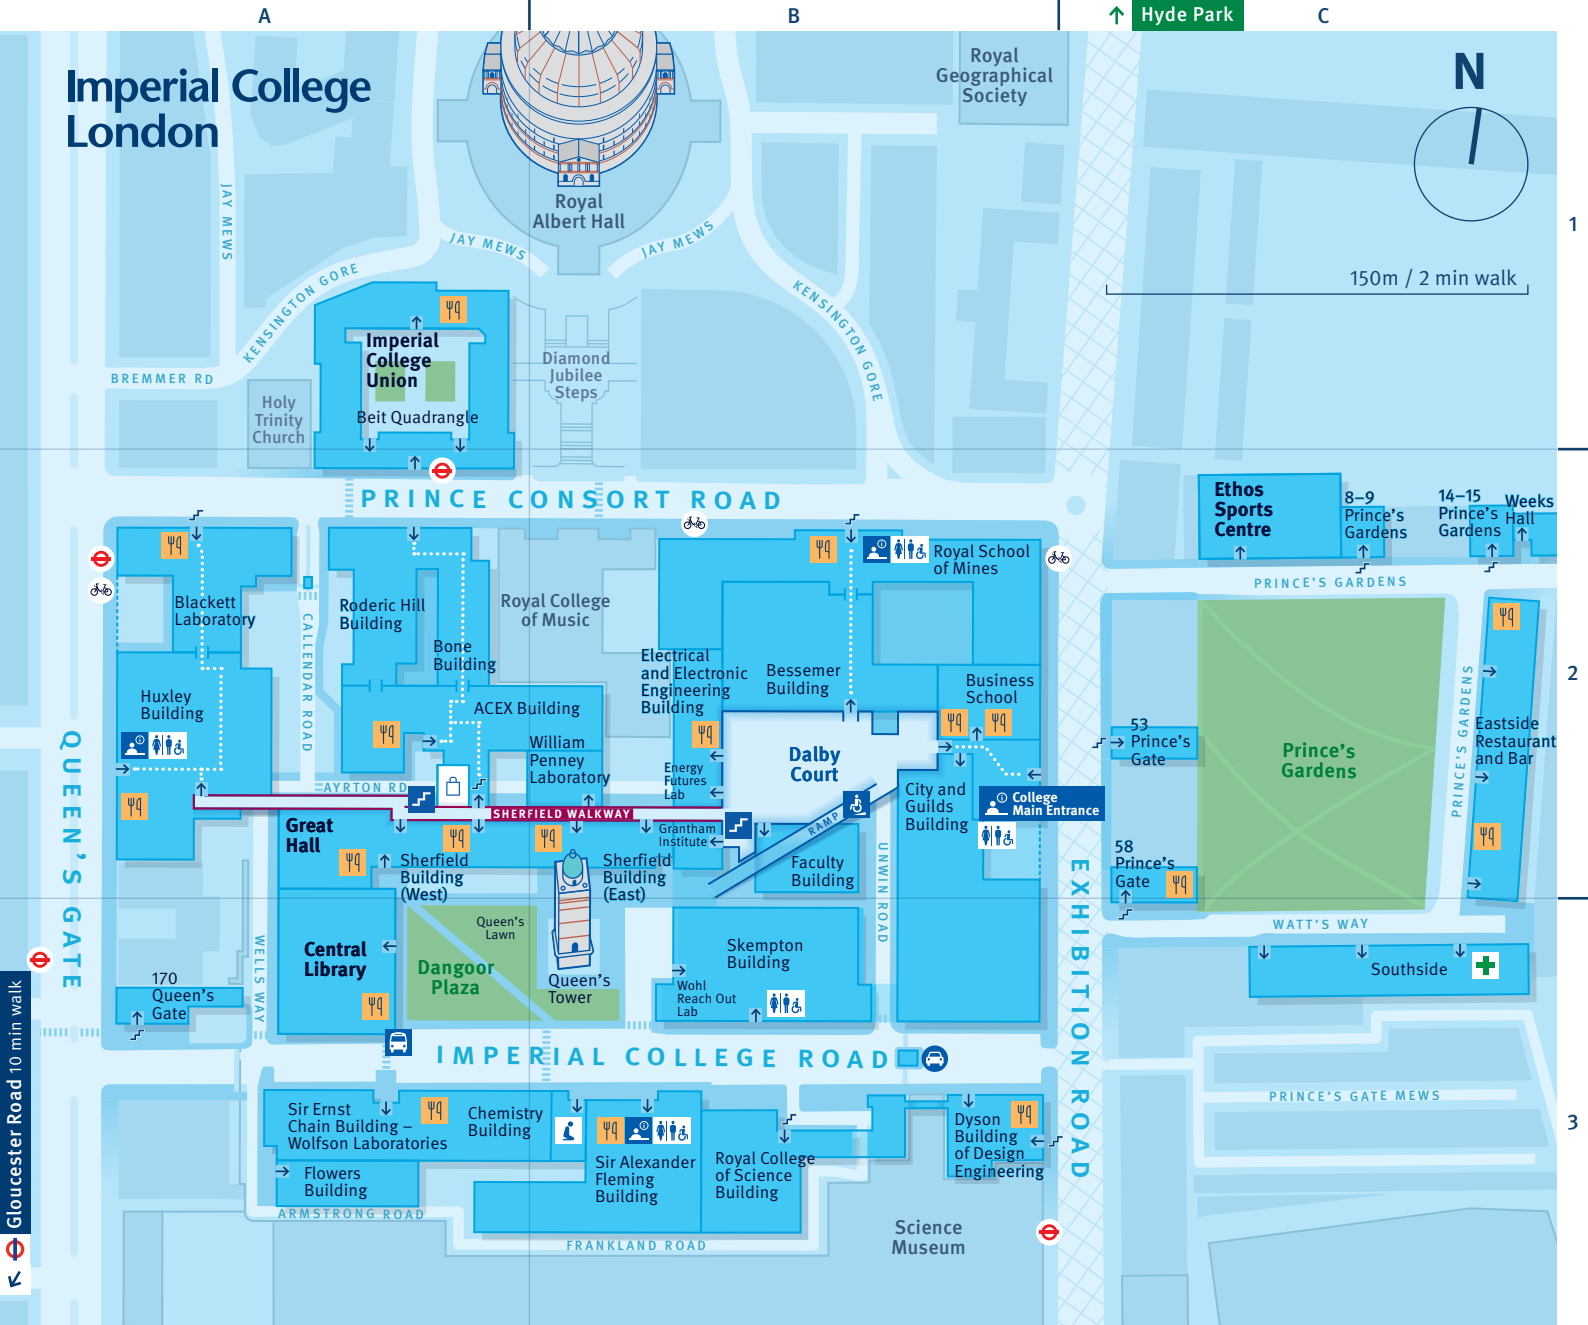

Imperial College London

SOUTH KENSINGTON

Campus map

- C2 8-9 Prince's Gardens
- C2 14-15 Prince's Gardens
- C2 53 Prince's Gate
- C2 58 Prince's Gate
- A3 170 Queen's Gate
- A2 ACEX Building
- A1 Beit Quadrangle
- B2 Bessemer Building
- A2 Blackett Laboratory
- A2 Bone Building
- B2 Business School
- A3 Central Library
- A3 Chemistry Building
- B2 City and Guilds Building
- B2 College Main Entrance
- B2 Dalby Court
- A3 Dangoor Plaza
- B3 Dyson Building of Design Engineering
- C2 Eastside Restaurant and Bar
- B2 Electrical and Electronic Engineering Building
- B2 Energy Futures Lab
- C2 Ethos Sports Centre
- B2 Faculty Building
- A3 Flowers Building
- B2 Grantham Institute

- A2 Great Hall
- A2 Huxley Building
- A1 Imperial College Union
- C2 Prince's Gardens
- A3 Queen's Lawn
- B3 Queen's Tower
- A2 Roderic Hill Building
- B2 Royal School of Mines
- B3 Royal College of Science Building
- B2 Sherfield Building (East)
- A2 Sherfield Building (West)
- B3 Sir Alexander Fleming Building
- A3 Sir Ernst Chain Building - Wolfson Laboratories
- B3 Skempton Building
- C3 Southside
- C2 Weeks Hall
- B2 William Penney Laboratory
- B3 Wohl Reach Out Lab

Key

- Visitor reception
- Chaplaincy Multi-Faith Centre
- Imperial College Union Shop
- Food and drink
- Internal route
- Building entrance
- Building entrance/exit via steps only
- Campus shuttle pick-up/drop-off point
- Health Centre
- Underground station
- Vehicle entrance
- Cycle hire
- Bus stop
- Publicly accessible toilets

For more information about the accessibility of our buildings search Imperial College London at www.accessible.co.uk

South Kensington