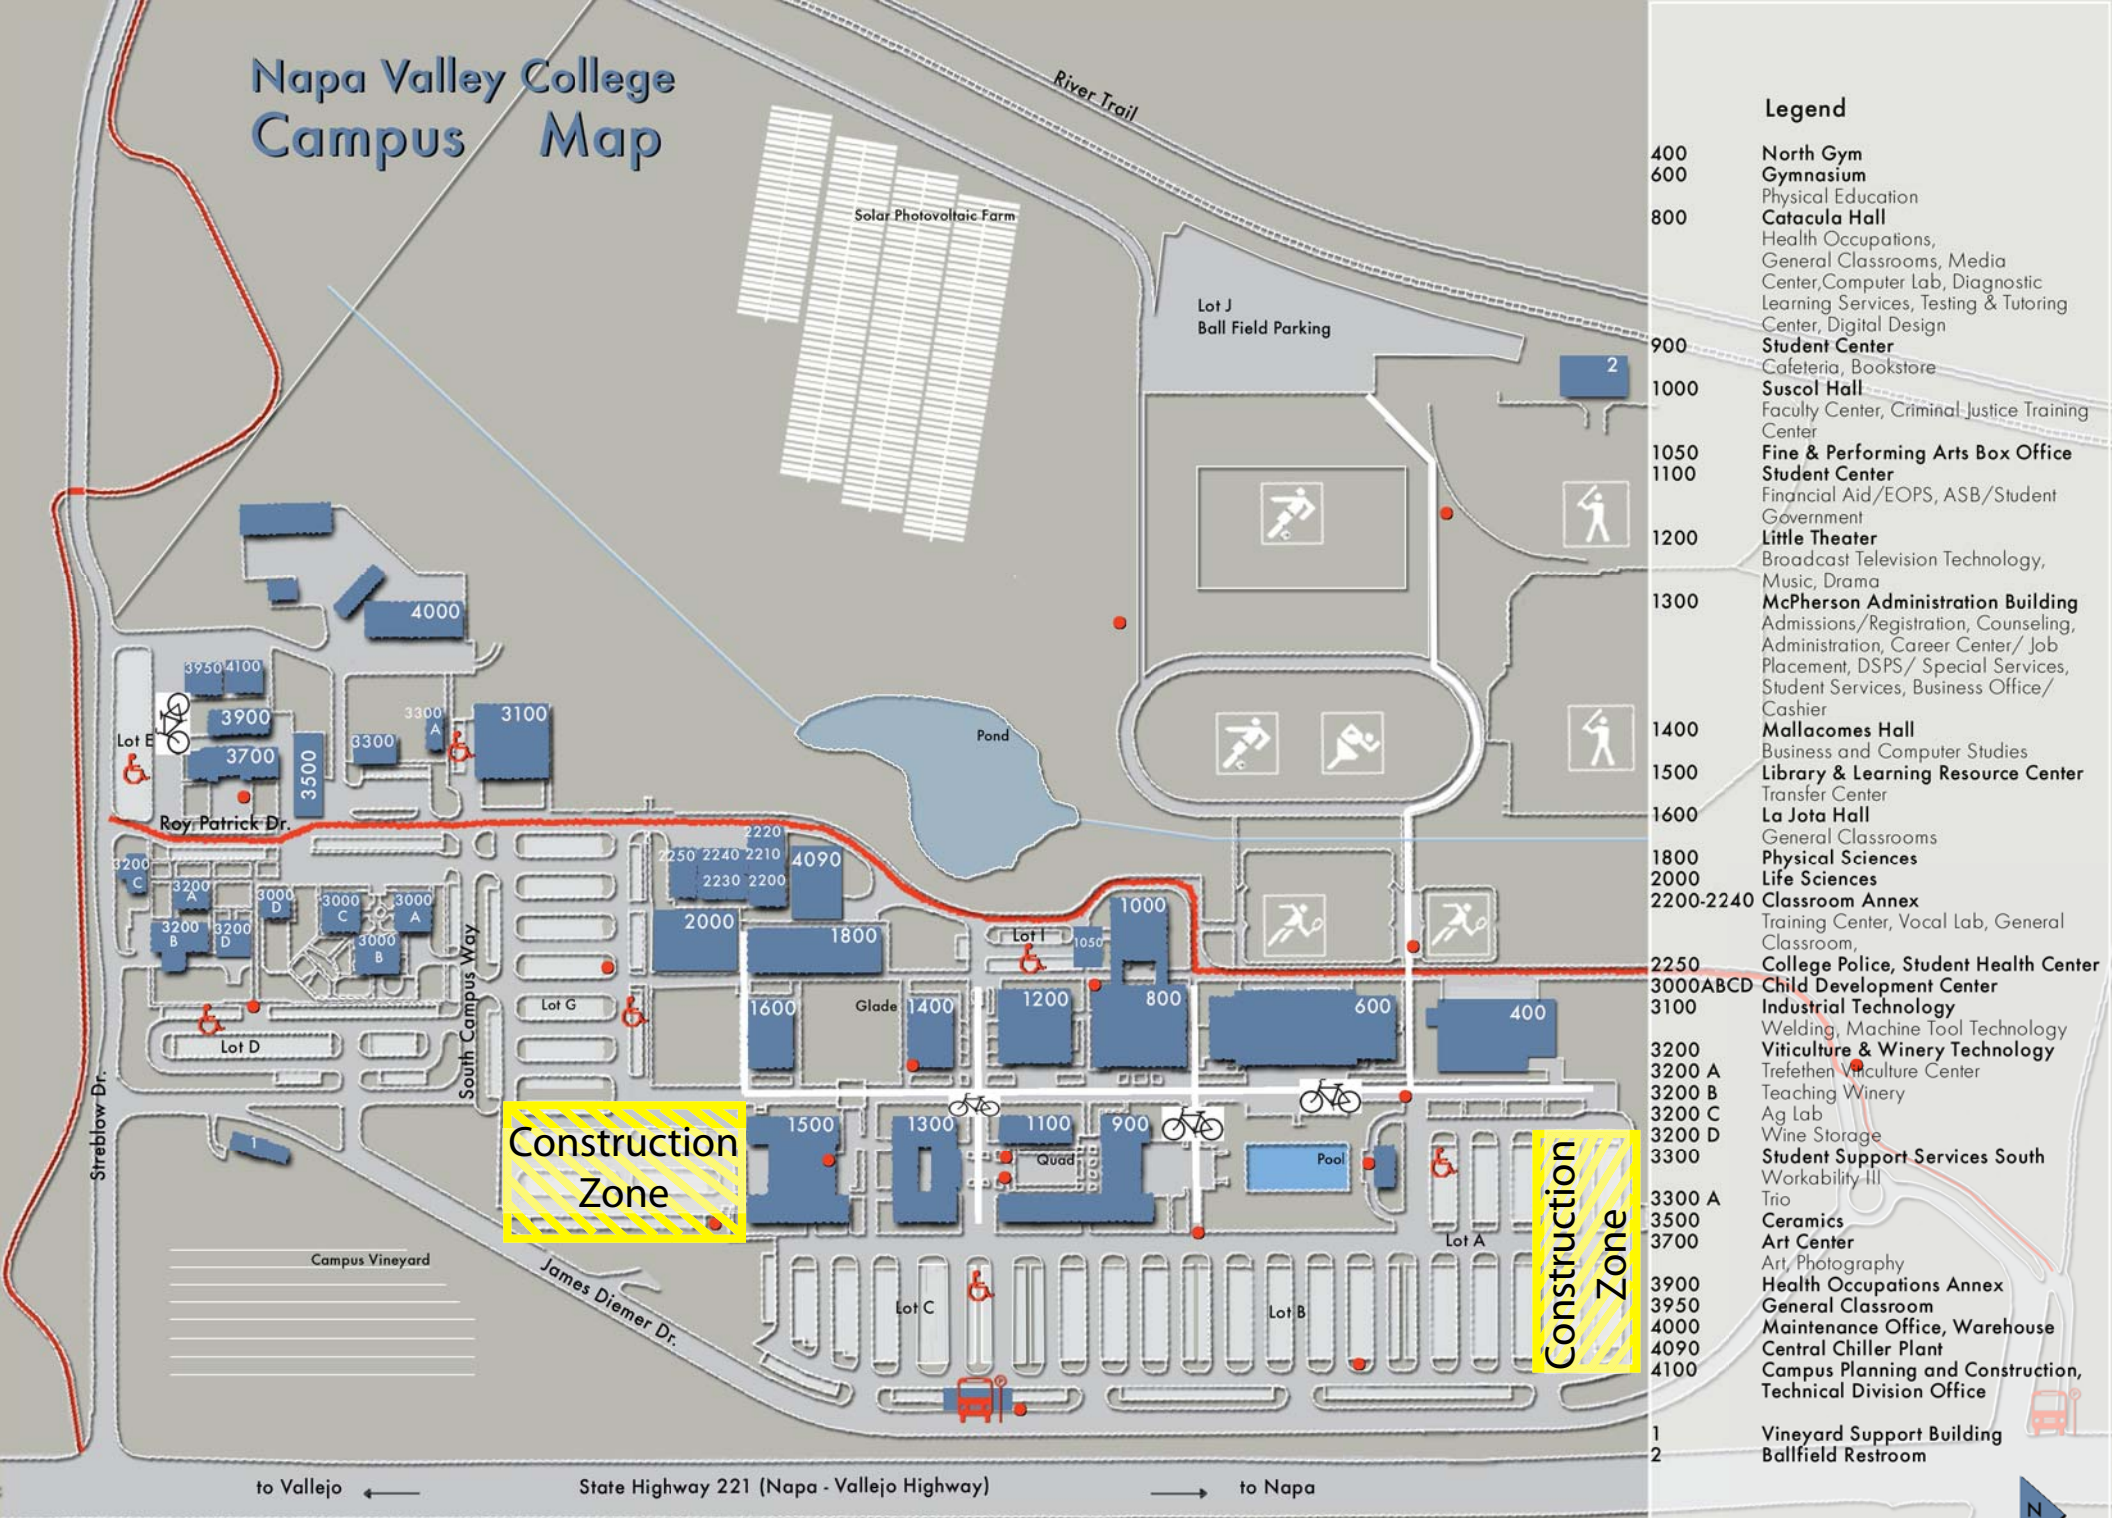

# Napa Valley College Campus Map

## Legend

- 400 North Gym
- 600 Gymnasium
- 800 Physical Education
- 800 Catacula Hall
- 800 Health Occupations, General Classrooms, Media Center, Computer Lab, Diagnostic Learning Services, Testing & Tutoring Center, Digital Design
- 900 Student Center
- 900 Cafeteria, Bookstore
- 1000 Suscol Hall
- 1000 Faculty Center, Criminal Justice Training Center
- 1050 Fine & Performing Arts Box Office
- 1100 Student Center
- 1100 Financial Aid/EOPS, ASB/Student Government
- 1200 Little Theater
- 1200 Broadcast Television Technology, Music, Drama
- 1300 McPherson Administration Building
- 1300 Admissions/Registration, Counseling, Administration, Career Center/ Job Placement, DSPS/ Special Services, Student Services, Business Office/ Cashier
- 1400 Mallacomes Hall
- 1400 Business and Computer Studies
- 1500 Library & Learning Resource Center
- 1500 Transfer Center
- 1600 La Jota Hall
- 1600 General Classrooms
- 1800 Physical Sciences
- 2000 Life Sciences
- 2200-2240 Classroom Annex
- 2200-2240 Training Center, Vocal Lab, General Classroom,
- 2250 College Police, Student Health Center
- 3000ABCD Child Development Center
- 3100 Industrial Technology
- 3100 Welding, Machine Tool Technology
- 3200 Viticulture & Winery Technology
- 3200 A Trefethen Viticulture Center
- 3200 B Teaching Winery
- 3200 C Ag Lab
- 3200 D Wine Storage
- 3300 Student Support Services South
- 3300 Workability III
- 3300 A Trio
- 3500 Ceramics
- 3700 Art Center
- 3700 Art, Photography
- 3900 Health Occupations Annex
- 3950 General Classroom
- 4000 Maintenance Office, Warehouse
- 4090 Central Chiller Plant
- 4100 Campus Planning and Construction, Technical Division Office
- 1 Vineyard Support Building
- 2 Ballfield Restroom

Construction Zone

Construction Zone

to Vallejo ←

State Highway 221 (Napa - Vallejo Highway)

→ to Napa

October 27, 2009

Bicycle Path

Emergency Phones

Parking for Disabled Person

Bus Stop

Bike Rack/ Bike Lockers

Parking Permits Required in ALL LOTS