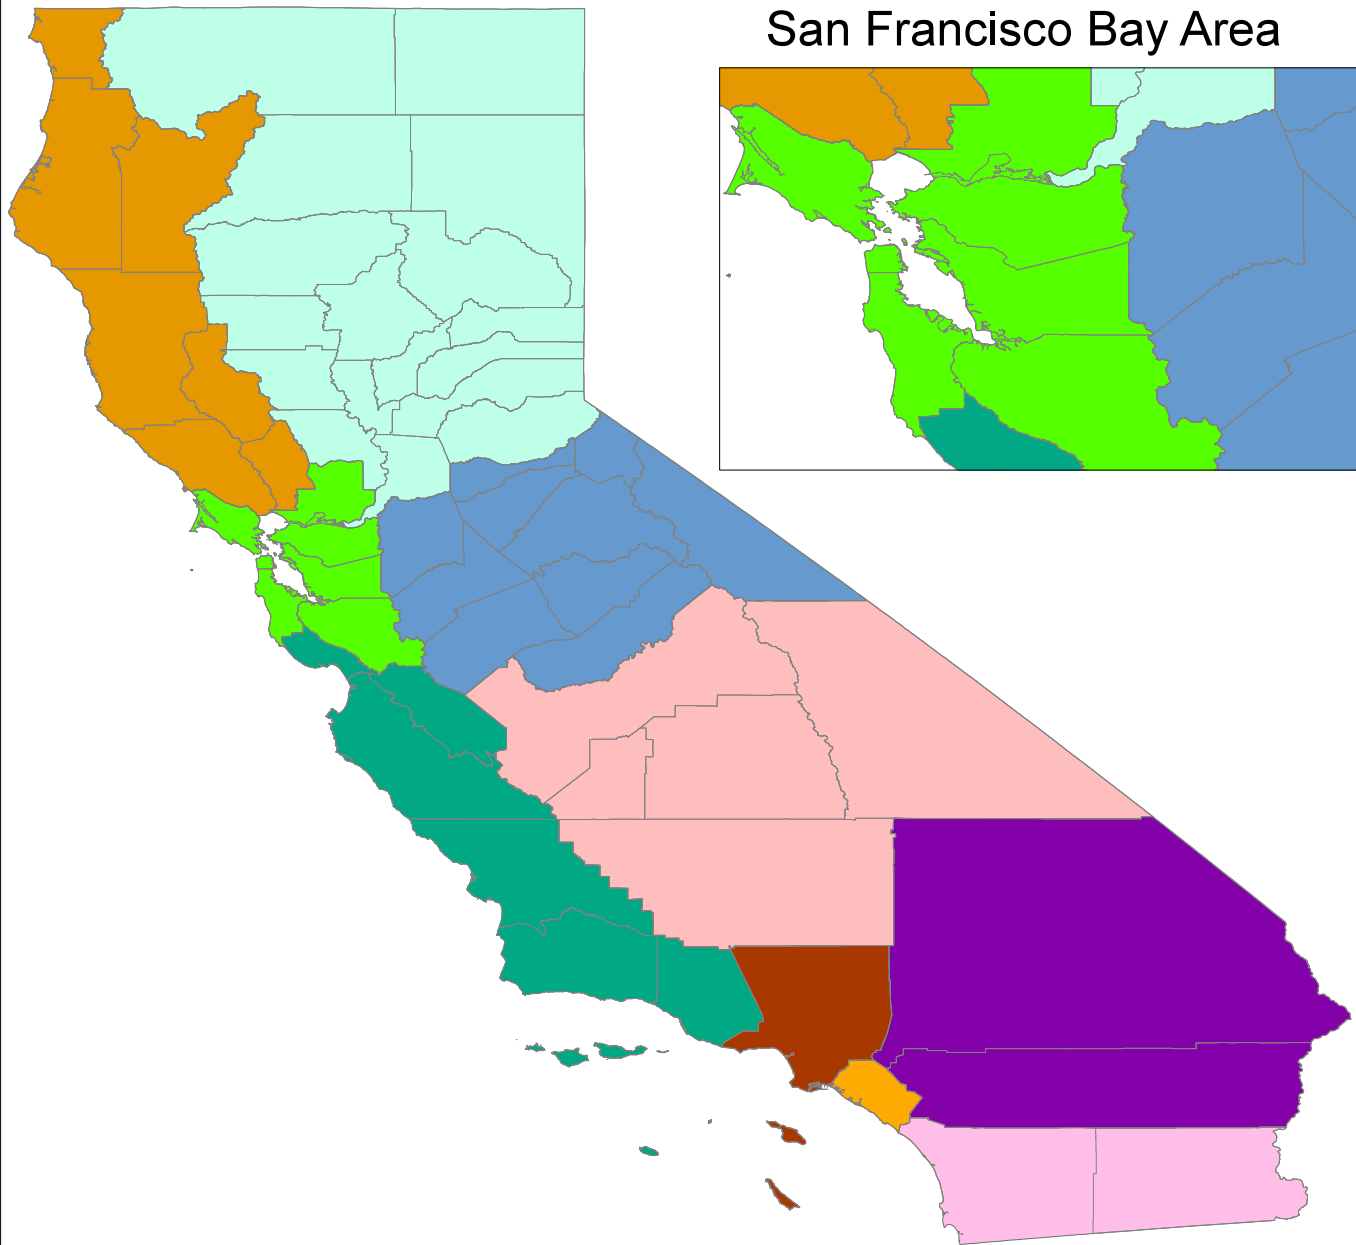

Census 2020 Regions

San Francisco Bay Area

Region number and description

-  1 - Superior California
-  2 - North Coast
-  3 - San Francisco Bay Area
-  4 - Northern San Joaquin Valley
-  5 - Central Coast
-  6 - Southern San Joaquin Valley
-  7 - Inland Empire
-  8 - Los Angeles County
-  9 - Orange County
-  10 - San Diego - Imperial

South Coast