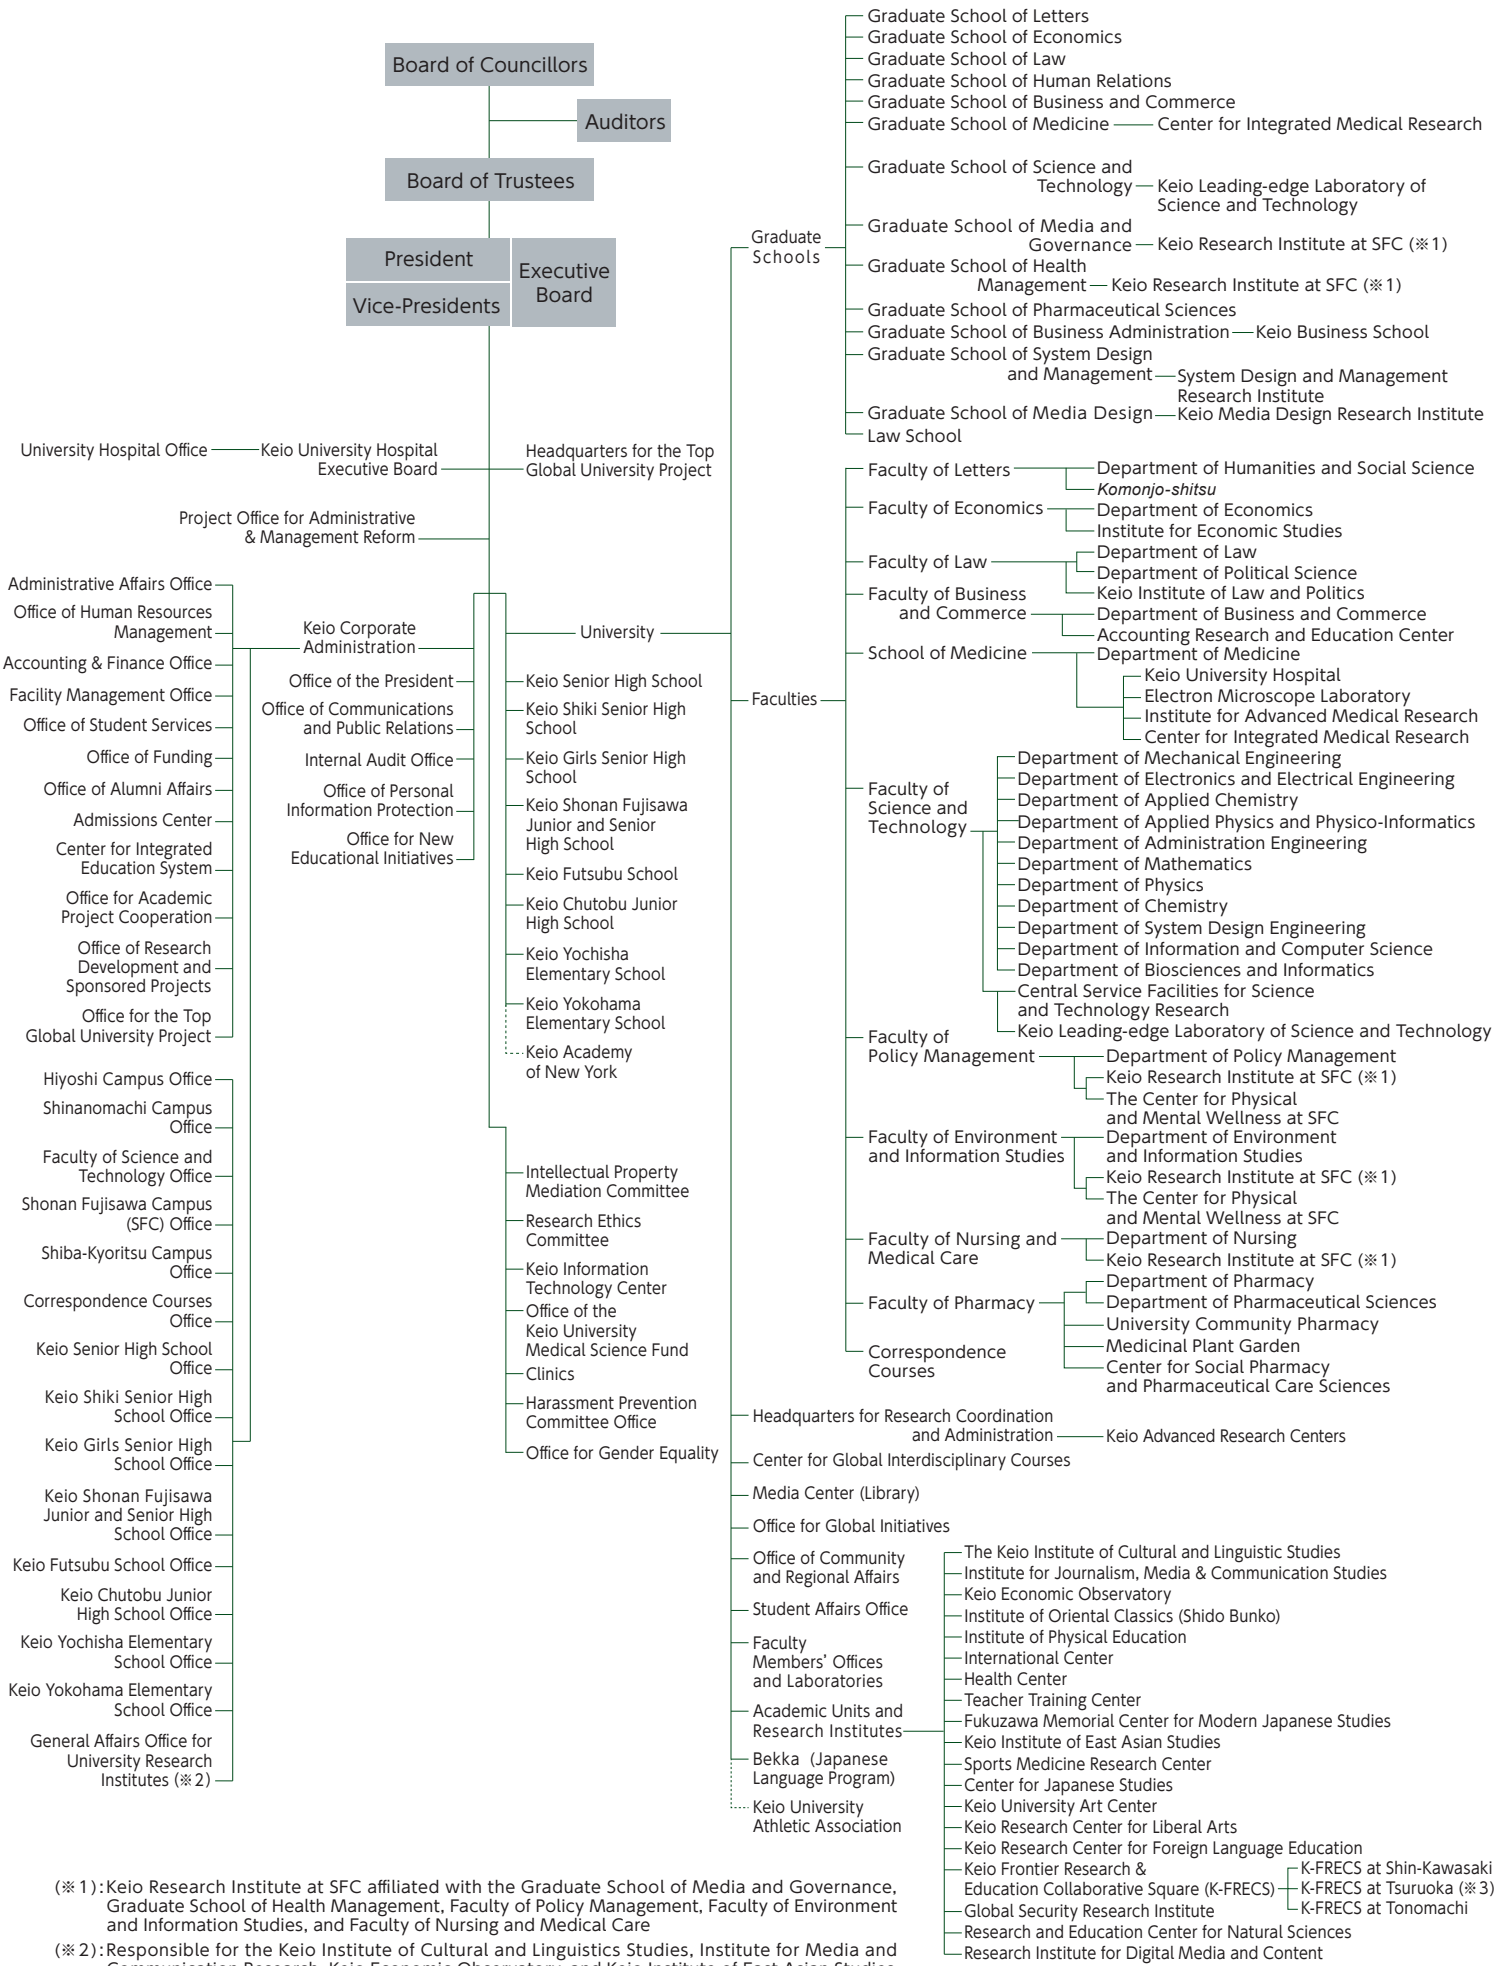

Keio University Organizational Chart

(*1): Keio Research Institute at SFC affiliated with the Graduate School of Media and Governance, Graduate School of Health Management, Faculty of Policy Management, Faculty of Environment and Information Studies, and Faculty of Nursing and Medical Care

(*2): Responsible for the Keio Institute of Cultural and Linguistics Studies, Institute for Media and Communication Research, Keio Economic Observatory, and Keio Institute of East Asian Studies.

(*3): Institute of Advanced Biosciences established.