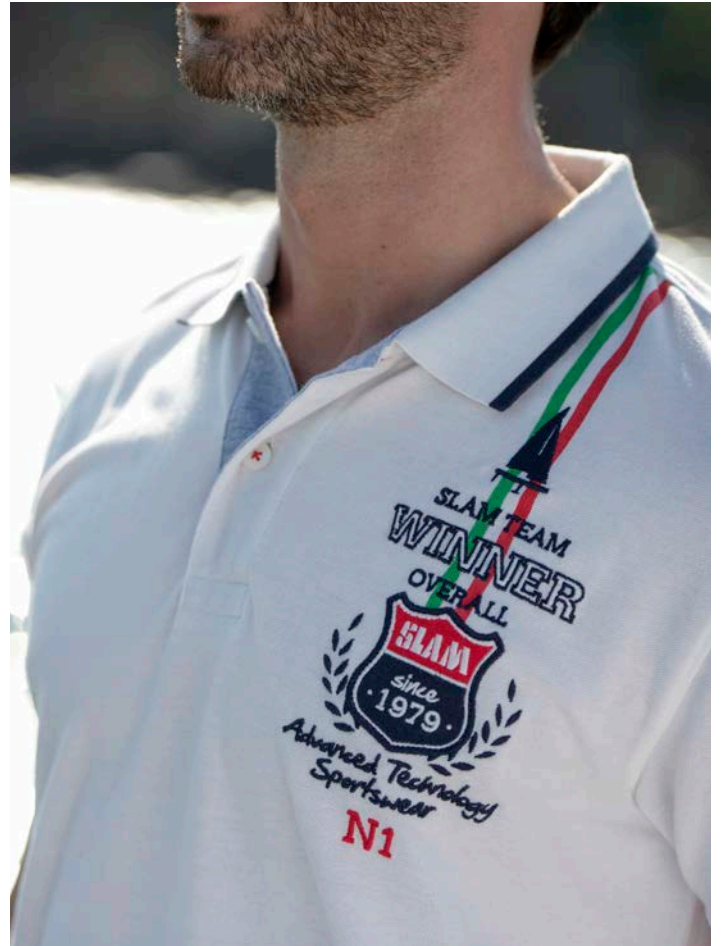

POLO SEATTLE - S108152S00
SWIMSUIT MELBOURNE - S111178S00