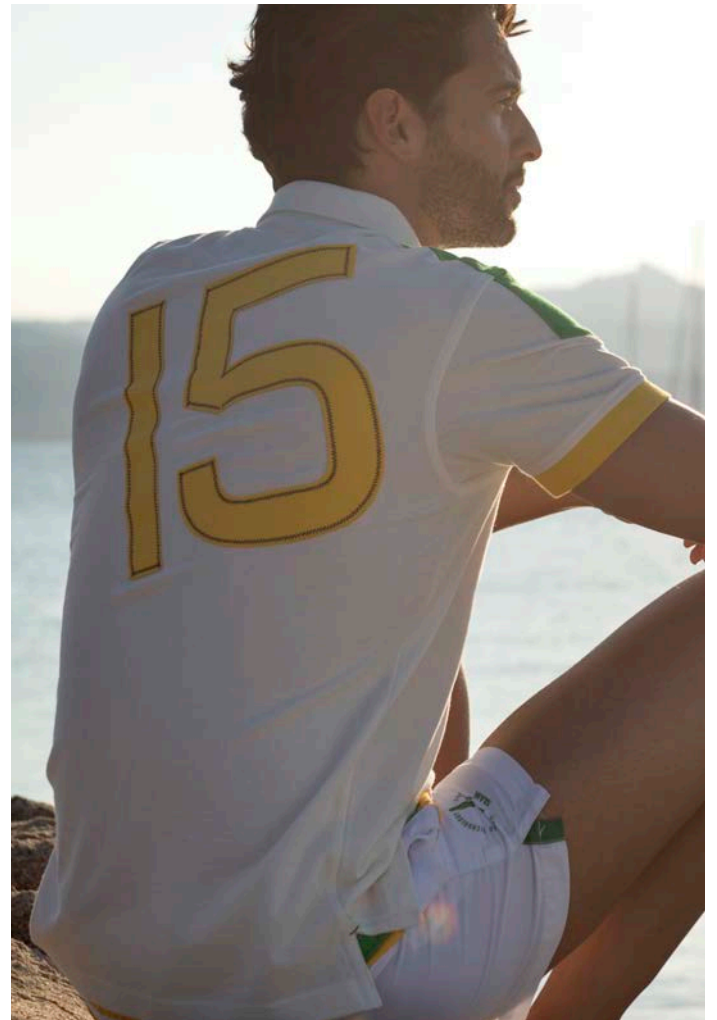

T-SHIRT RIO BRANCO - S112242S00
SWIMSUIT BAHAMAS - S111005S00

SWEATSHIRT PUERTO PLATA - S106113S00

POLO PORTO DE PEDRA - S108167S00

SWIMSUIT JOAO BARBOSA - S111315S00
SWIMSUIT BAHAMAS - S111005S00