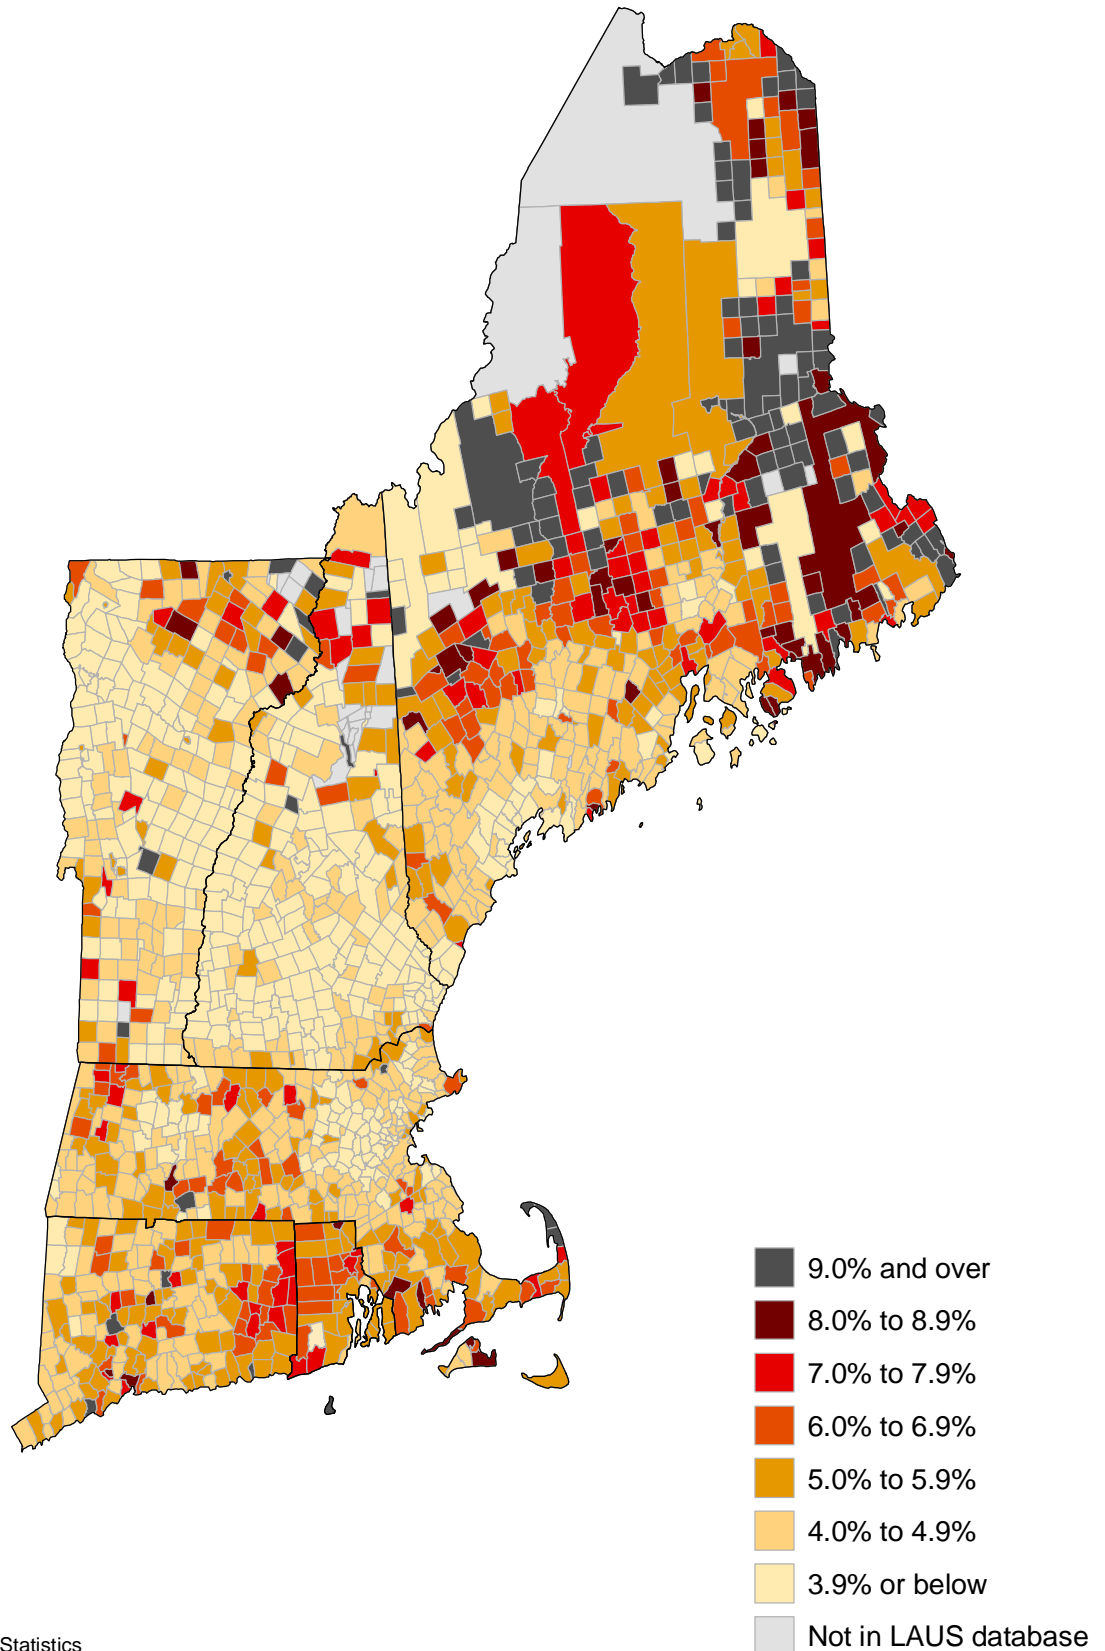

Unemployment rates in New England by Minor Civil Division, August 2014 – July 2015 averages

(U.S. rate = 5.6 percent)

SOURCE: Bureau of Labor Statistics
Local Area Unemployment Statistics