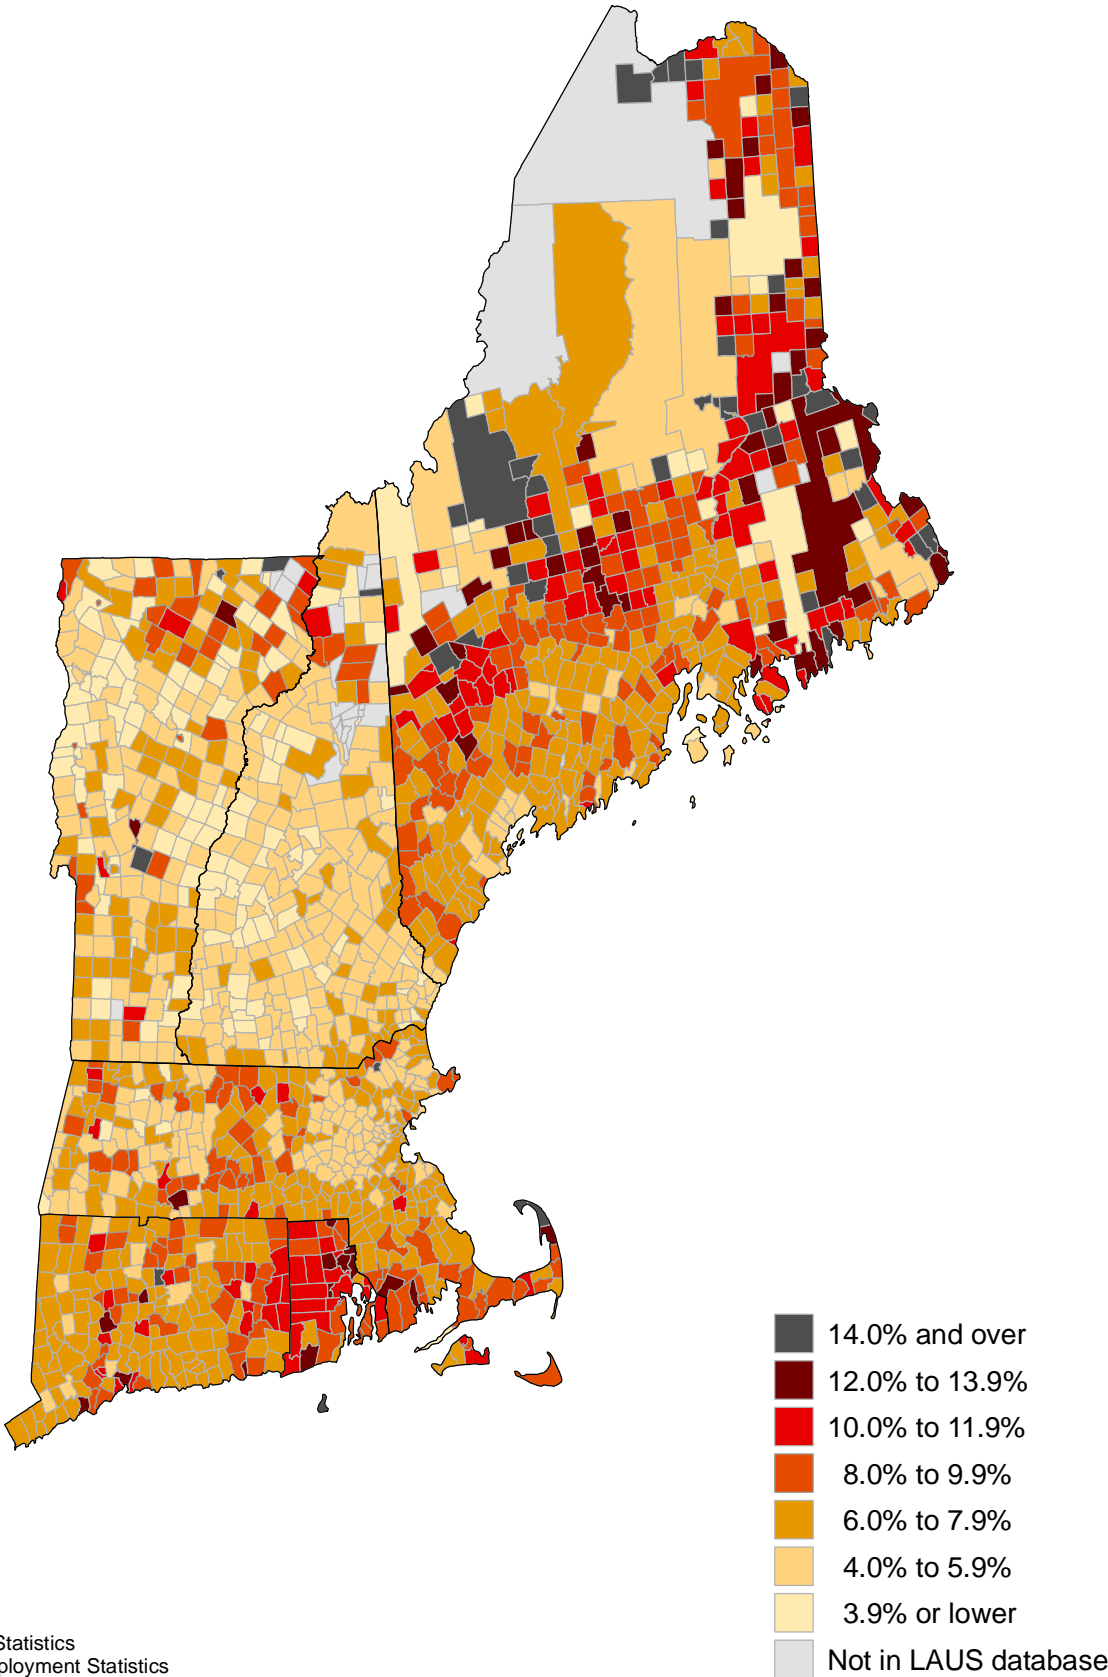

Unemployment rates in New England by Minor Civil Division, 2010 annual averages

(U.S. rate = 9.6 percent)

SOURCE: Bureau of Labor Statistics
Local Area Unemployment Statistics

Unemployment rates in New England by Minor Civil Division, 2011 annual averages

(U.S. rate = 8.9 percent)

SOURCE: Bureau of Labor Statistics
Local Area Unemployment Statistics

Unemployment rates in New England by Minor Civil Division, 2012 annual averages

(U.S. rate = 8.1 percent)

SOURCE: Bureau of Labor Statistics
Local Area Unemployment Statistics

Unemployment rates in New England by Minor Civil Division, 2013 annual averages

(U.S. rate = 7.4 percent)

SOURCE: Bureau of Labor Statistics
Local Area Unemployment Statistics

Unemployment rates in New England by Minor Civil Division, 2014 annual averages

(U.S. rate = 6.2 percent)

SOURCE: Bureau of Labor Statistics
Local Area Unemployment Statistics