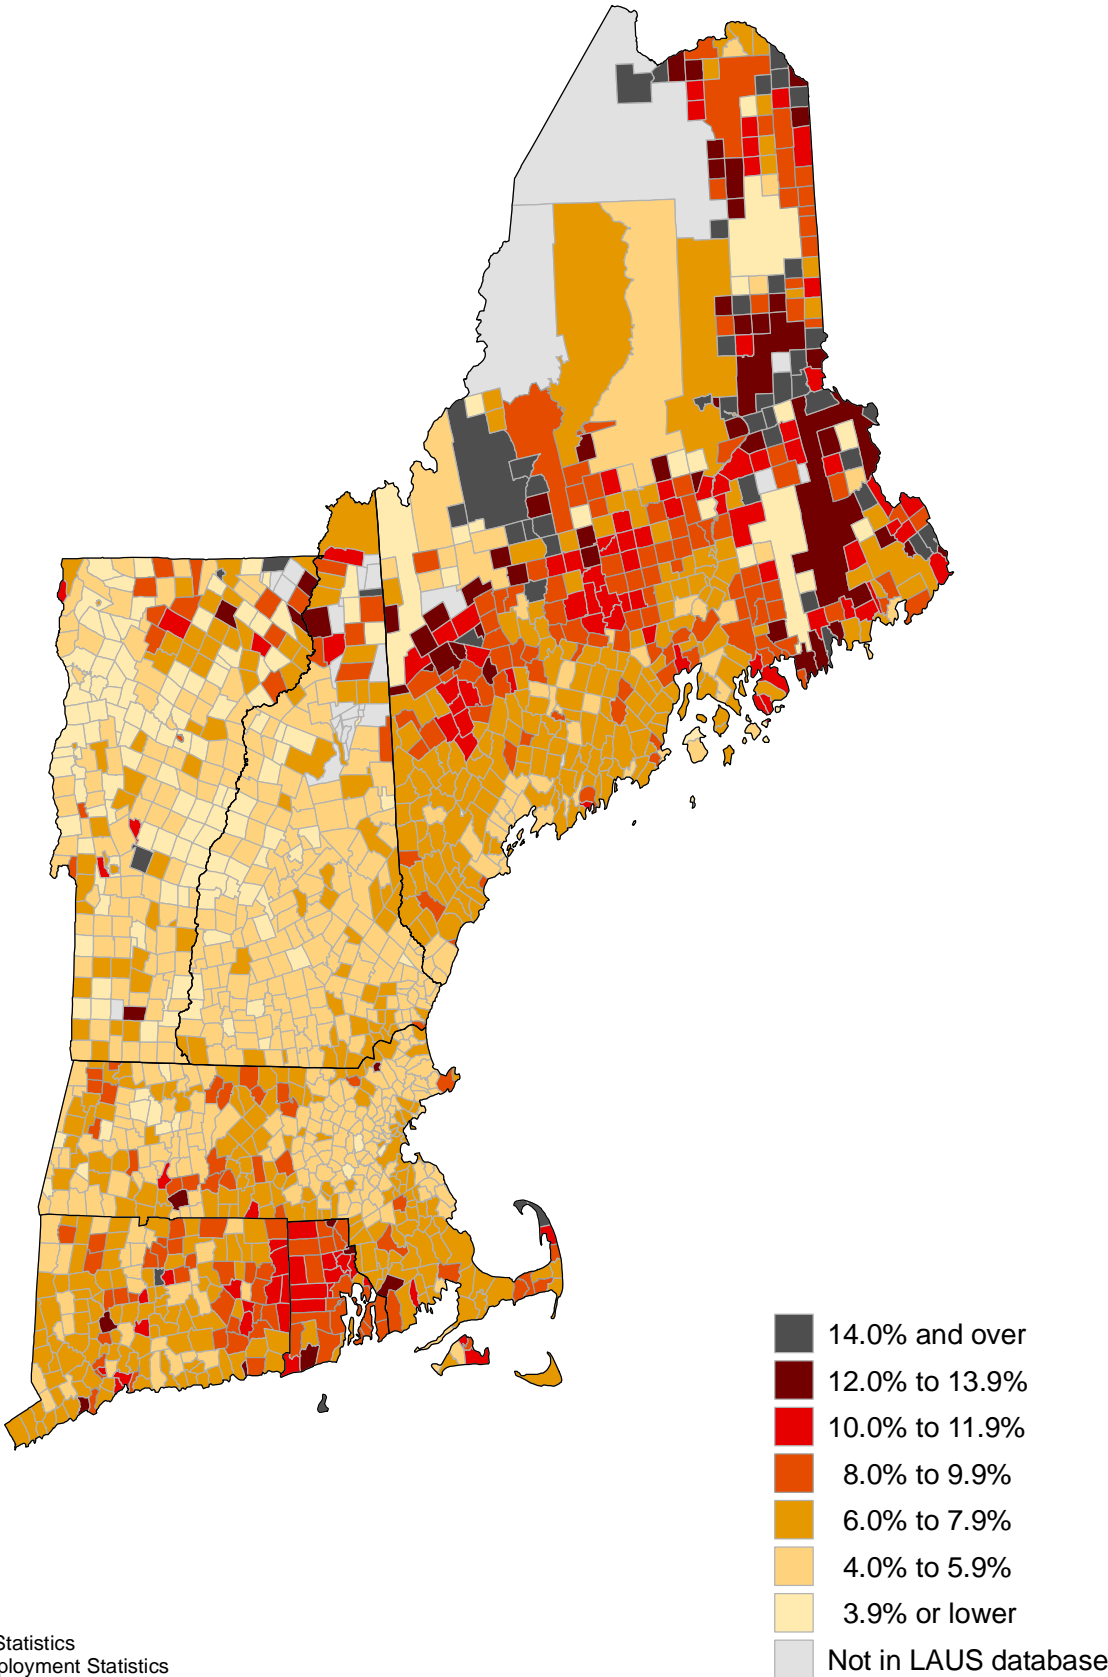

Unemployment rates in New England by Minor Civil Division, 2010 annual averages

(U.S. rate = 9.6 percent)

SOURCE: Bureau of Labor Statistics
Local Area Unemployment Statistics

Unemployment rates in New England by Minor Civil Division, 2011 annual averages

(U.S. rate = 8.9 percent)

SOURCE: Bureau of Labor Statistics
Local Area Unemployment Statistics

Unemployment rates in New England by Minor Civil Division, 2012 annual averages

(U.S. rate = 8.1 percent)

SOURCE: Bureau of Labor Statistics
Local Area Unemployment Statistics

Unemployment rates in New England by Minor Civil Division, 2013 annual averages

(U.S. rate = 7.4 percent)

SOURCE: Bureau of Labor Statistics
Local Area Unemployment Statistics

Unemployment rates in New England by Minor Civil Division, 2014 annual averages

(U.S. rate = 6.2 percent)

SOURCE: Bureau of Labor Statistics
Local Area Unemployment Statistics