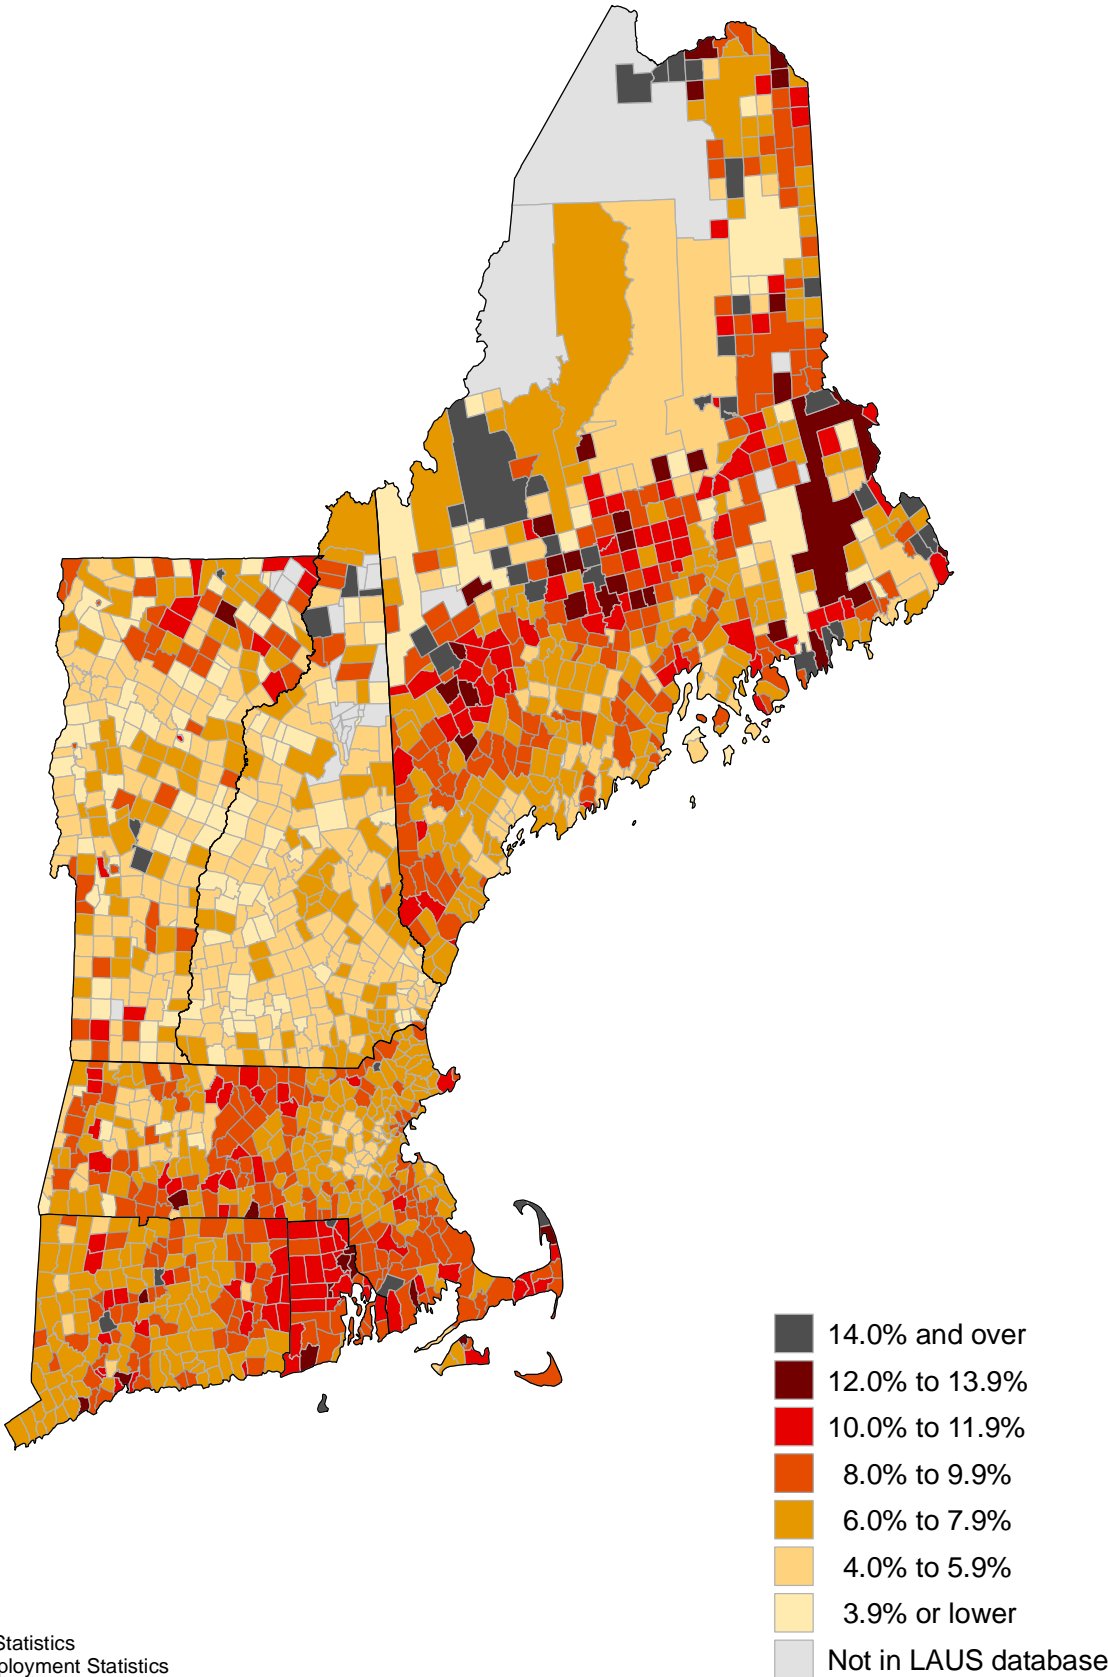

Unemployment rates in New England by Minor Civil Division, 2010 annual averages

(U.S. rate = 9.6 percent)

SOURCE: Bureau of Labor Statistics
Local Area Unemployment Statistics

Unemployment rates in New England by Minor Civil Division, 2011 annual averages

(U.S. rate = 8.9 percent)

SOURCE: Bureau of Labor Statistics
Local Area Unemployment Statistics

Unemployment rates in New England by Minor Civil Division, 2012 annual averages

(U.S. rate = 8.1 percent)

SOURCE: Bureau of Labor Statistics
Local Area Unemployment Statistics

Unemployment rates in New England by Minor Civil Division, 2013 annual averages

(U.S. rate = 7.4 percent)

SOURCE: Bureau of Labor Statistics
Local Area Unemployment Statistics

Unemployment rates in New England by Minor Civil Division, 2014 annual averages

(U.S. rate = 6.2 percent)

SOURCE: Bureau of Labor Statistics
Local Area Unemployment Statistics