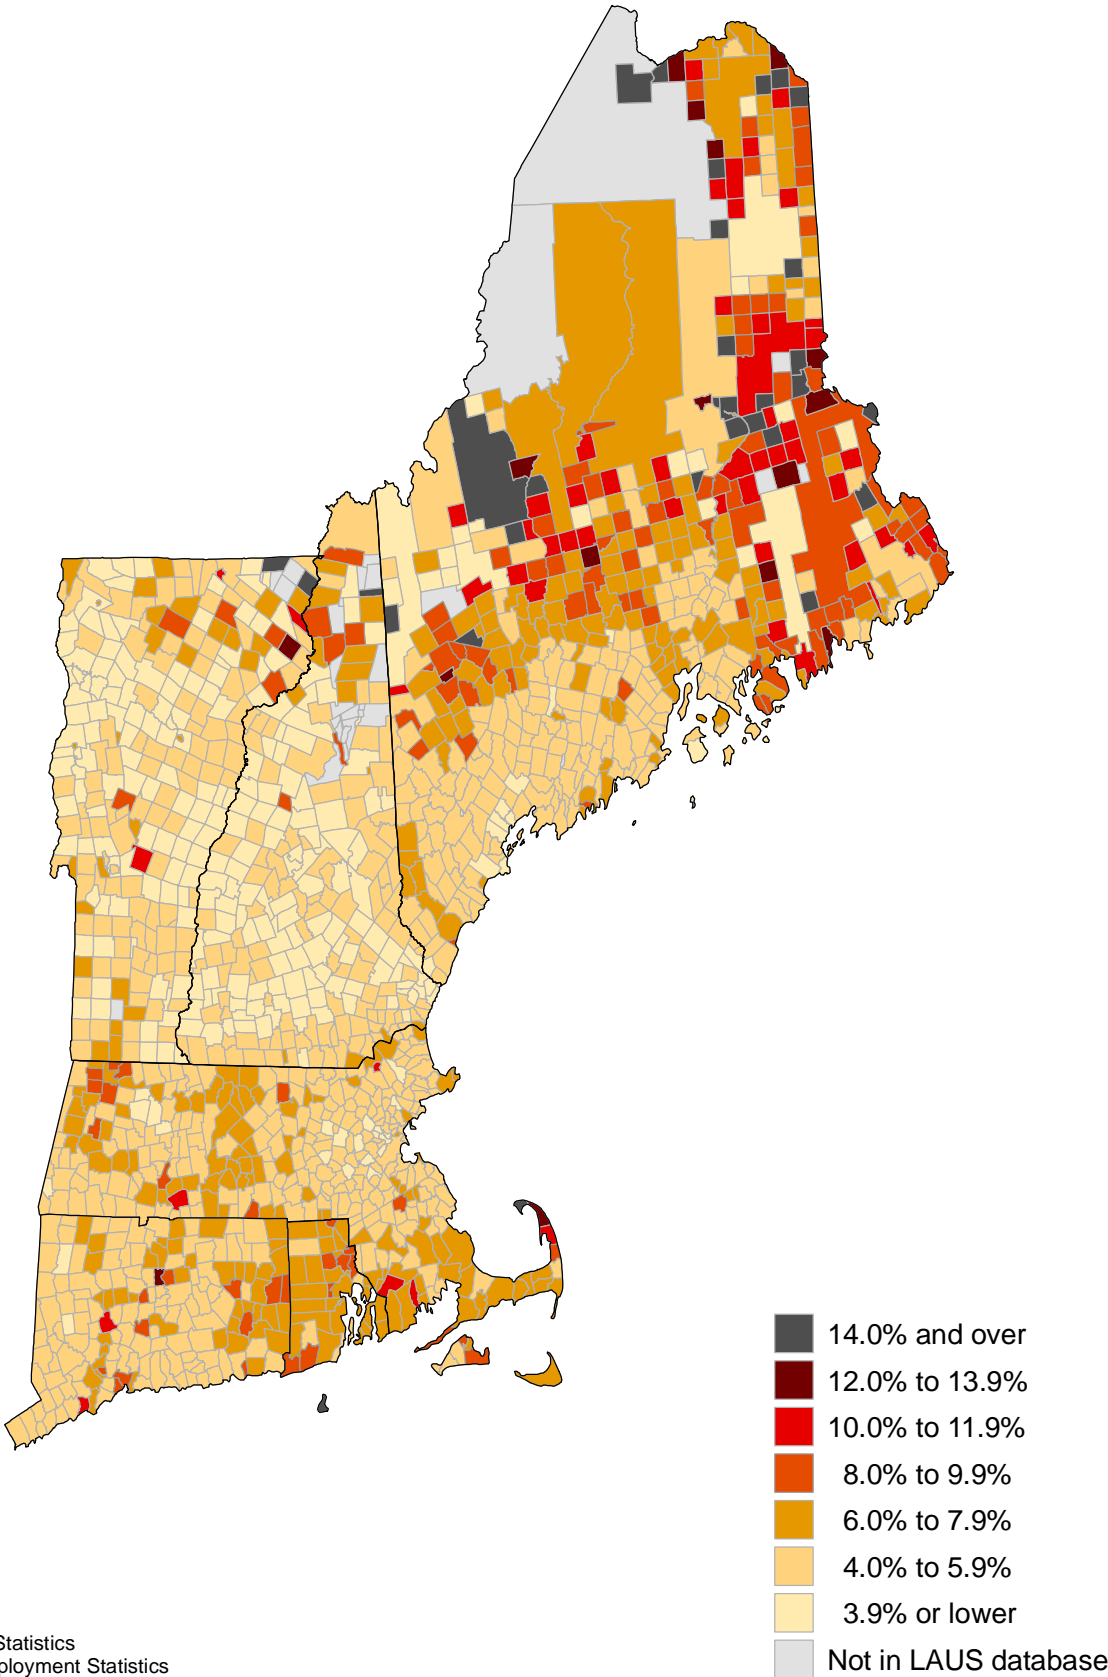

Unemployment rates in New England by Minor Civil Division, 2010 annual averages

(U.S. rate = 9.6 percent)

SOURCE: Bureau of Labor Statistics
Local Area Unemployment Statistics

Unemployment rates in New England by Minor Civil Division, 2011 annual averages

(U.S. rate = 8.9 percent)

SOURCE: Bureau of Labor Statistics
Local Area Unemployment Statistics

Unemployment rates in New England by Minor Civil Division, 2012 annual averages

(U.S. rate = 8.1 percent)

SOURCE: Bureau of Labor Statistics
Local Area Unemployment Statistics

Unemployment rates in New England by Minor Civil Division, 2013 annual averages

(U.S. rate = 7.4 percent)

SOURCE: Bureau of Labor Statistics
Local Area Unemployment Statistics

Unemployment rates in New England by Minor Civil Division, 2014 annual averages

(U.S. rate = 6.2 percent)

SOURCE: Bureau of Labor Statistics
Local Area Unemployment Statistics