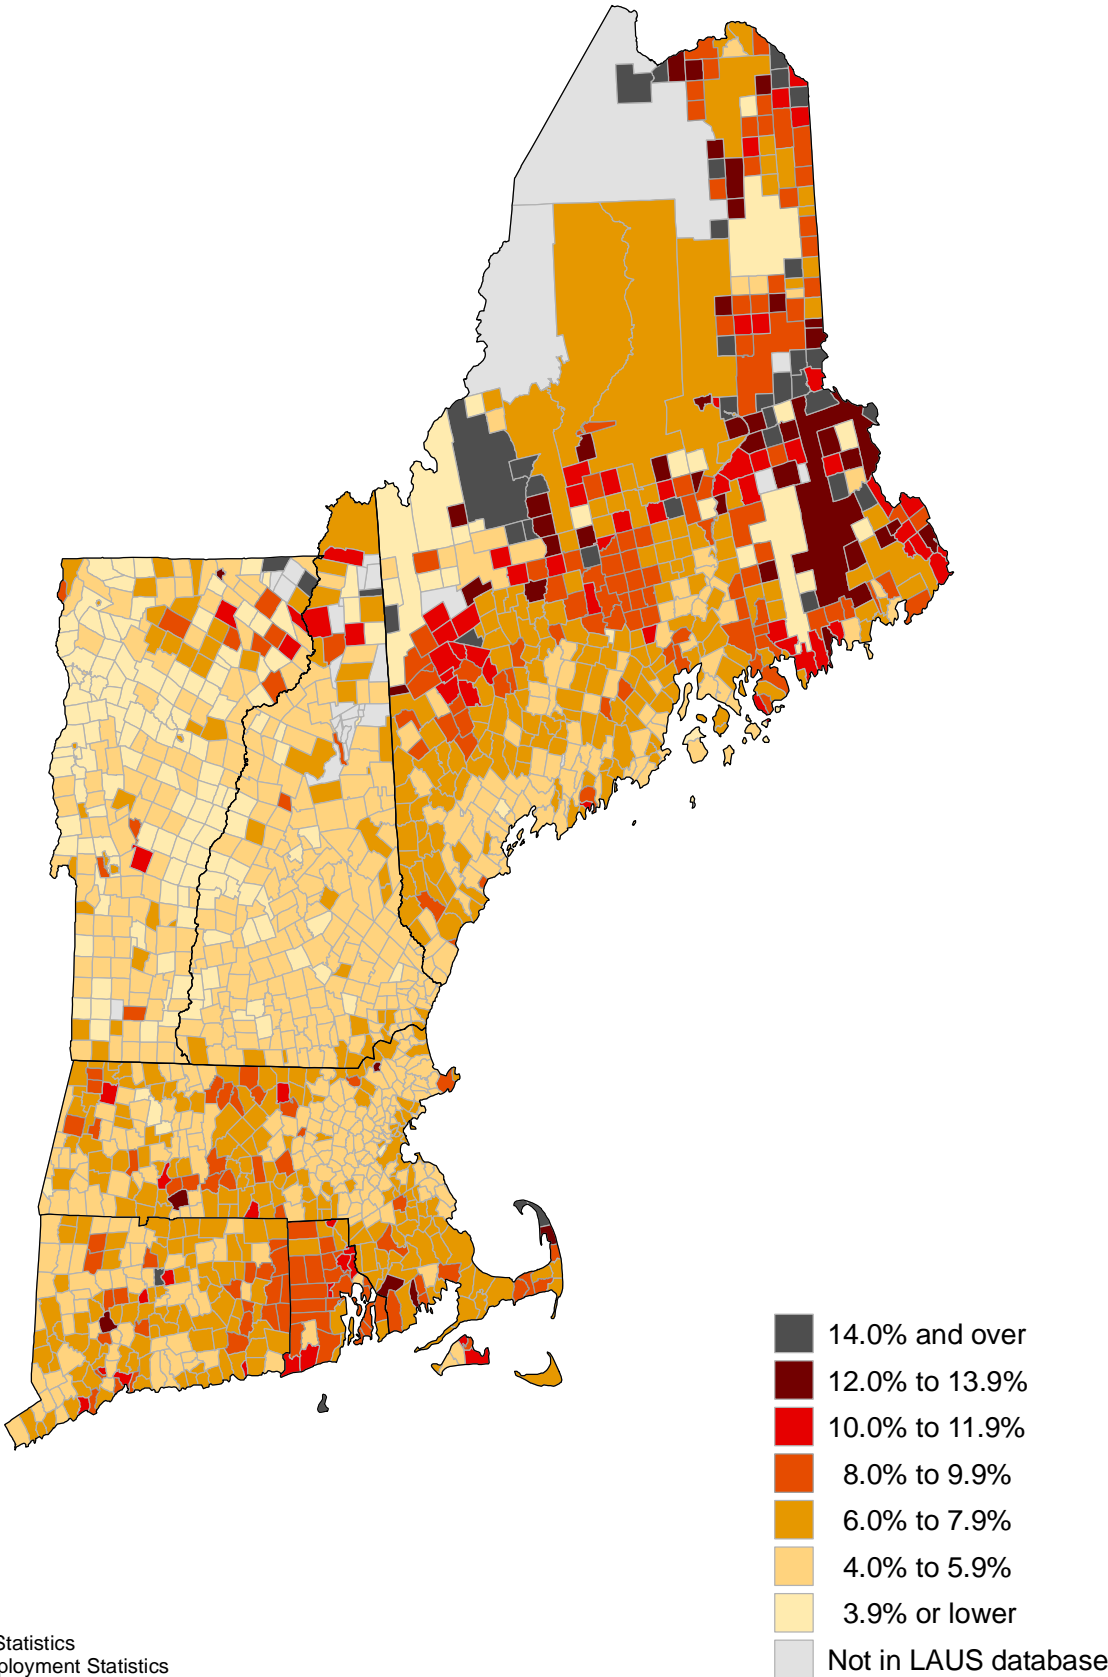

Unemployment rates in New England by Minor Civil Division, 2010 annual averages

(U.S. rate = 9.6 percent)

SOURCE: Bureau of Labor Statistics
Local Area Unemployment Statistics

Unemployment rates in New England by Minor Civil Division, 2011 annual averages

(U.S. rate = 8.9 percent)

SOURCE: Bureau of Labor Statistics
Local Area Unemployment Statistics

Unemployment rates in New England by Minor Civil Division, 2012 annual averages

(U.S. rate = 8.1 percent)

SOURCE: Bureau of Labor Statistics
Local Area Unemployment Statistics

Unemployment rates in New England by Minor Civil Division, 2013 annual averages

(U.S. rate = 7.4 percent)

SOURCE: Bureau of Labor Statistics
Local Area Unemployment Statistics

Unemployment rates in New England by Minor Civil Division, 2014 annual averages

(U.S. rate = 6.2 percent)

SOURCE: Bureau of Labor Statistics
Local Area Unemployment Statistics