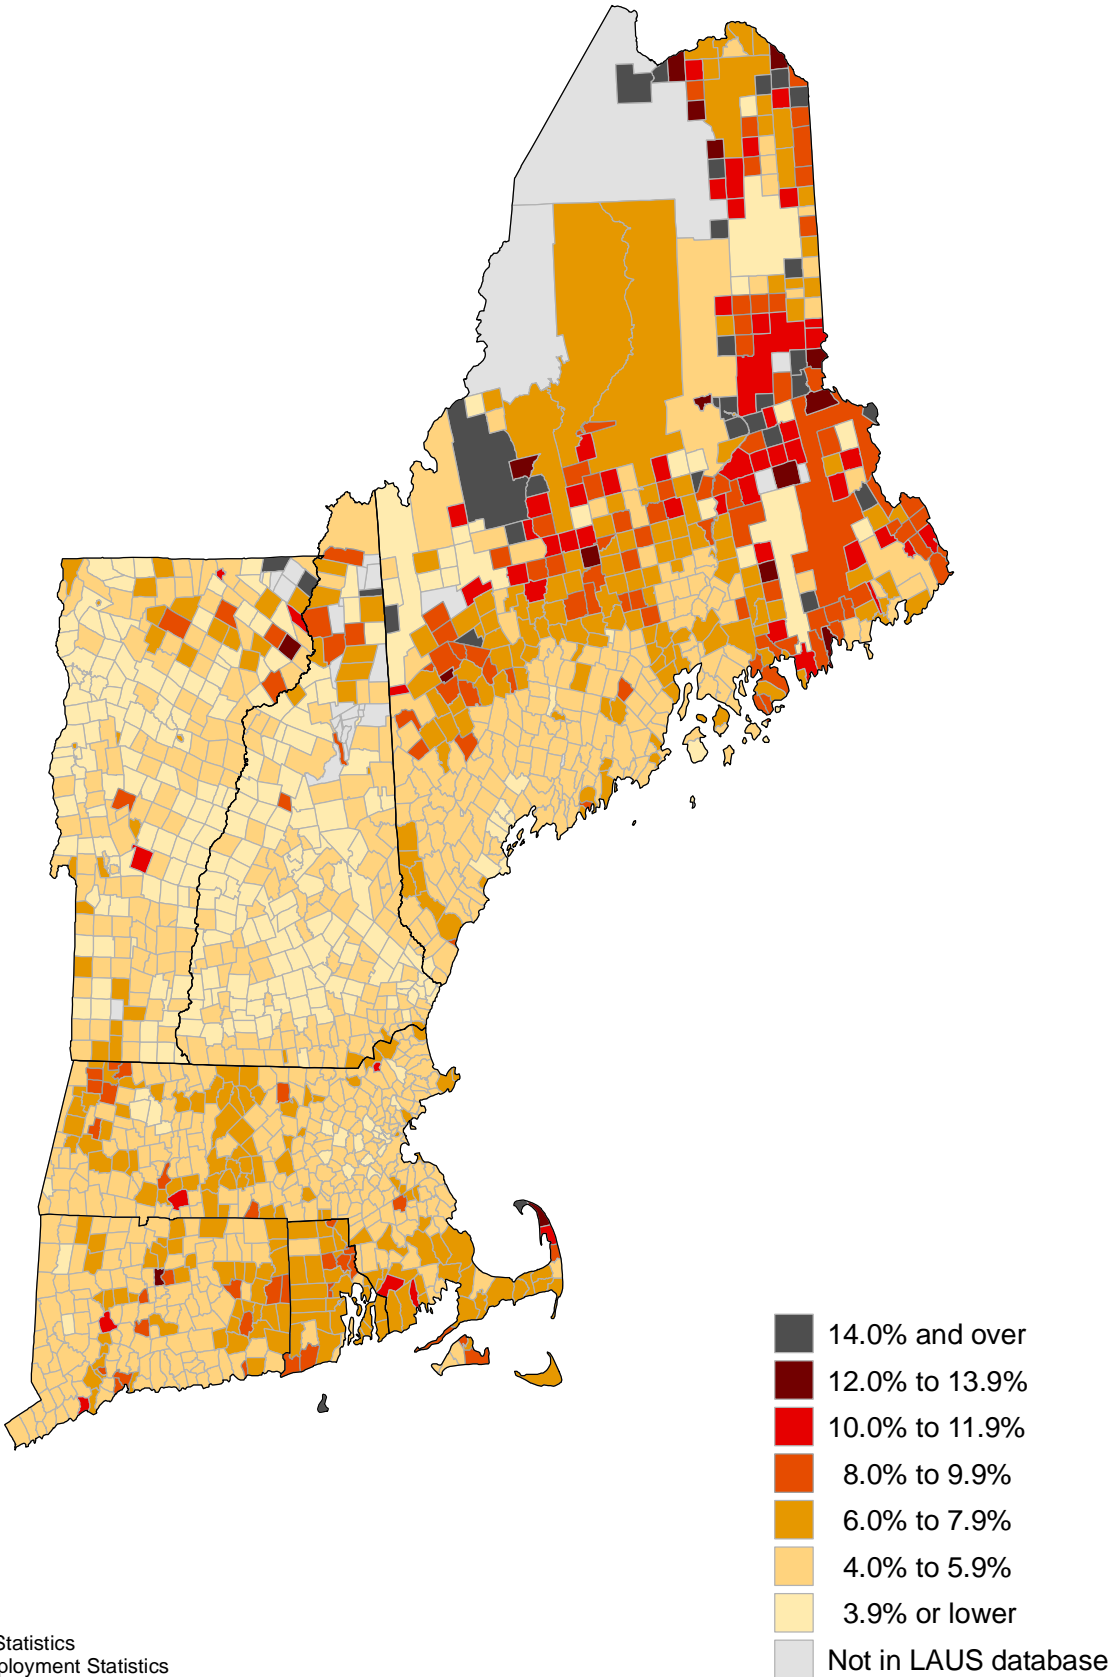

Unemployment rates in New England by Minor Civil Division, 2014 annual averages

(U.S. rate = 6.2 percent)

SOURCE: Bureau of Labor Statistics
Local Area Unemployment Statistics