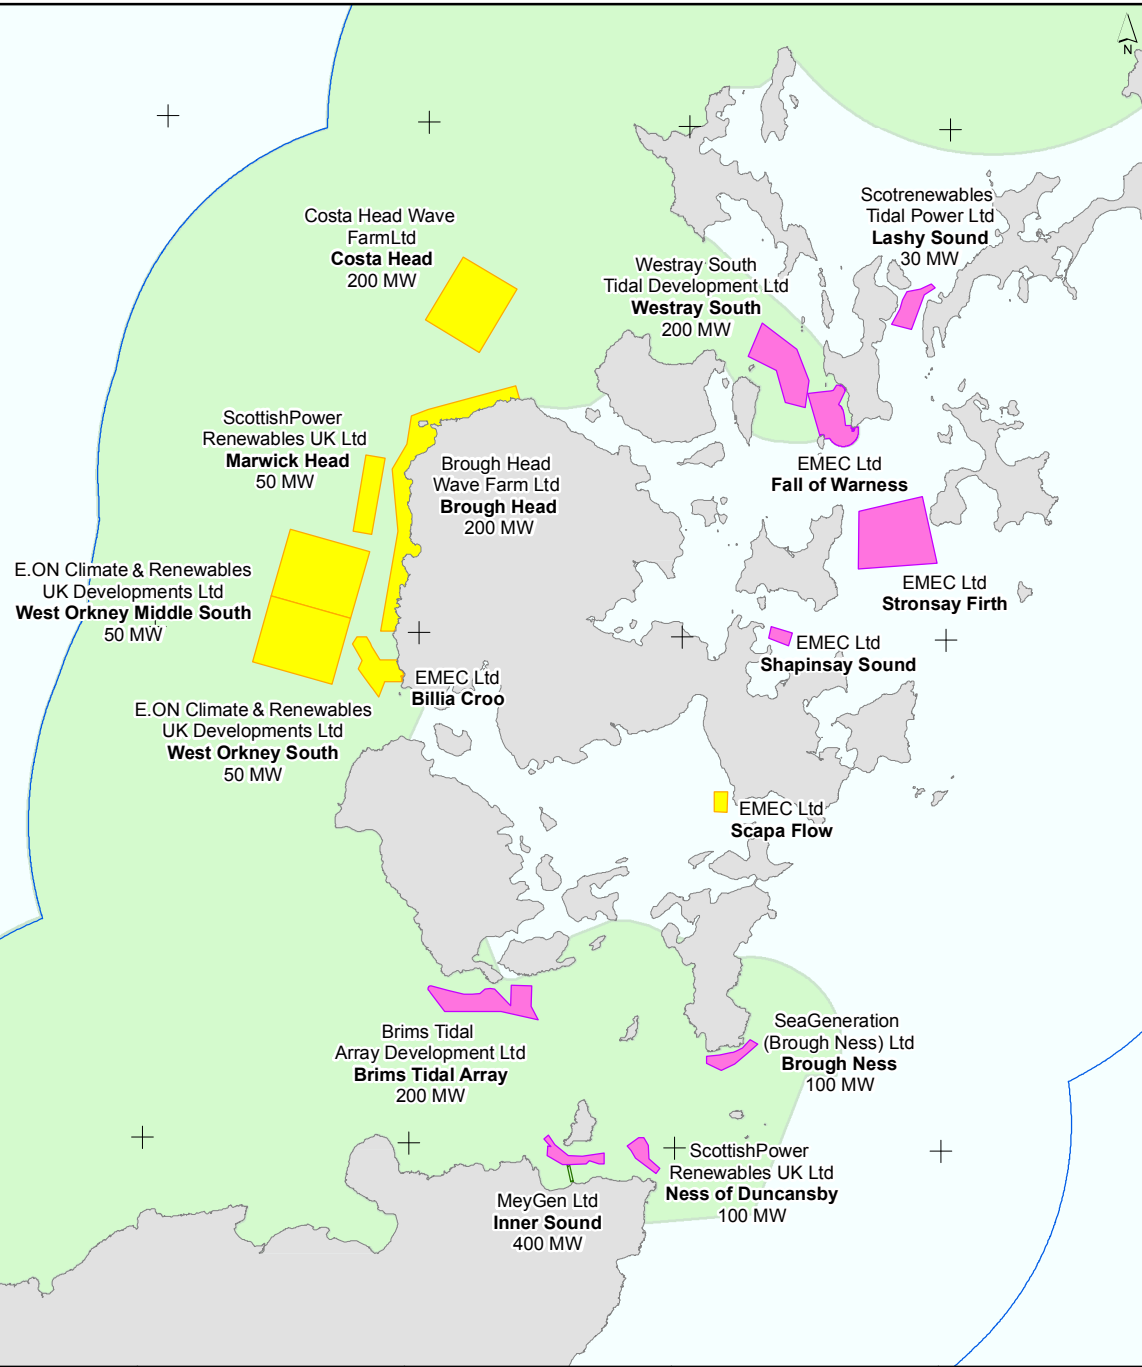

Wave and Tidal (Pentland Firth and Orkney Waters)

Projects resulting from the Pentland Firth and Orkney Waters		
Site Name	Capacity (MW)	Owner(s) of Tenant
Farr Point	50	Pelamis Wave Power Ltd
West Orkney South	50	E.ON Climate & Renewables UK Ltd
West Orkney Middle South	50	E.ON Climate & Renewables UK Ltd
Marwick Head	50	ScottishPower Renewables UK Ltd
Brough Head	200	Aquamarine Power Ltd & SSE Renewables Holdings (UK) Ltd
Costa Head	200	SSE Renewables Developments (UK) Ltd, Alstom UK Holdings Ltd
Westray South	200	DP Marine Energy Ltd
Brims Tidal Array	200	SSE Renewables Holdings (UK) Ltd & OpenHydro Site Development Ltd
Brough Ness	100	Marine Current Turbines Ltd
Ness of Duncansby	100	ScottishPower Renewables UK Ltd
Inner Sound	400	Atlantis Resources Corporation Pte Ltd

* Tenant names are labelled on the map

Other Projects		
Site Name	Capacity (MW)	Owner(s) of Tenant
Fall of Warness	N/A**	European Marine Energy Centre (EMEC) Ltd
Lashy Sound	30	Scotrenewables Tidal Power Ltd
Shapinsay Sound	N/A*	European Marine Energy Centre (EMEC) Ltd
Scapa Flow	N/A*	European Marine Energy Centre (EMEC) Ltd
Billia Croo	N/A**	European Marine Energy Centre (EMEC) Ltd
Stronsay Firth	N/A**	European Marine Energy Centre (EMEC) Ltd

* Site or facility for sea trials only; not planned to be grid connected.
** Facility for testing and/or demonstration; grid connected with capacity depending on devices deployed.

Wave and Tidal Activity

- Wave Site
- Tidal Site
- Tidal Export Cable Agreement
- PFOW Strategic Area

Base Map

- Territorial Waters Limit
- United Kingdom

MaRS
Marine Resource System

MAP/1301/007	
12 Jan 2015	
Author : DB	
QA : KW	
Size: A4	
1:550,000	

6 Bell's Brae
Edinburgh EH4 3BJ
Tel: 0131 260 6070

16 New Burlington Place
London W1S 2HX
Tel: 020 7851 5080

www.thecrownestate.co.uk

THE CROWN ESTATE