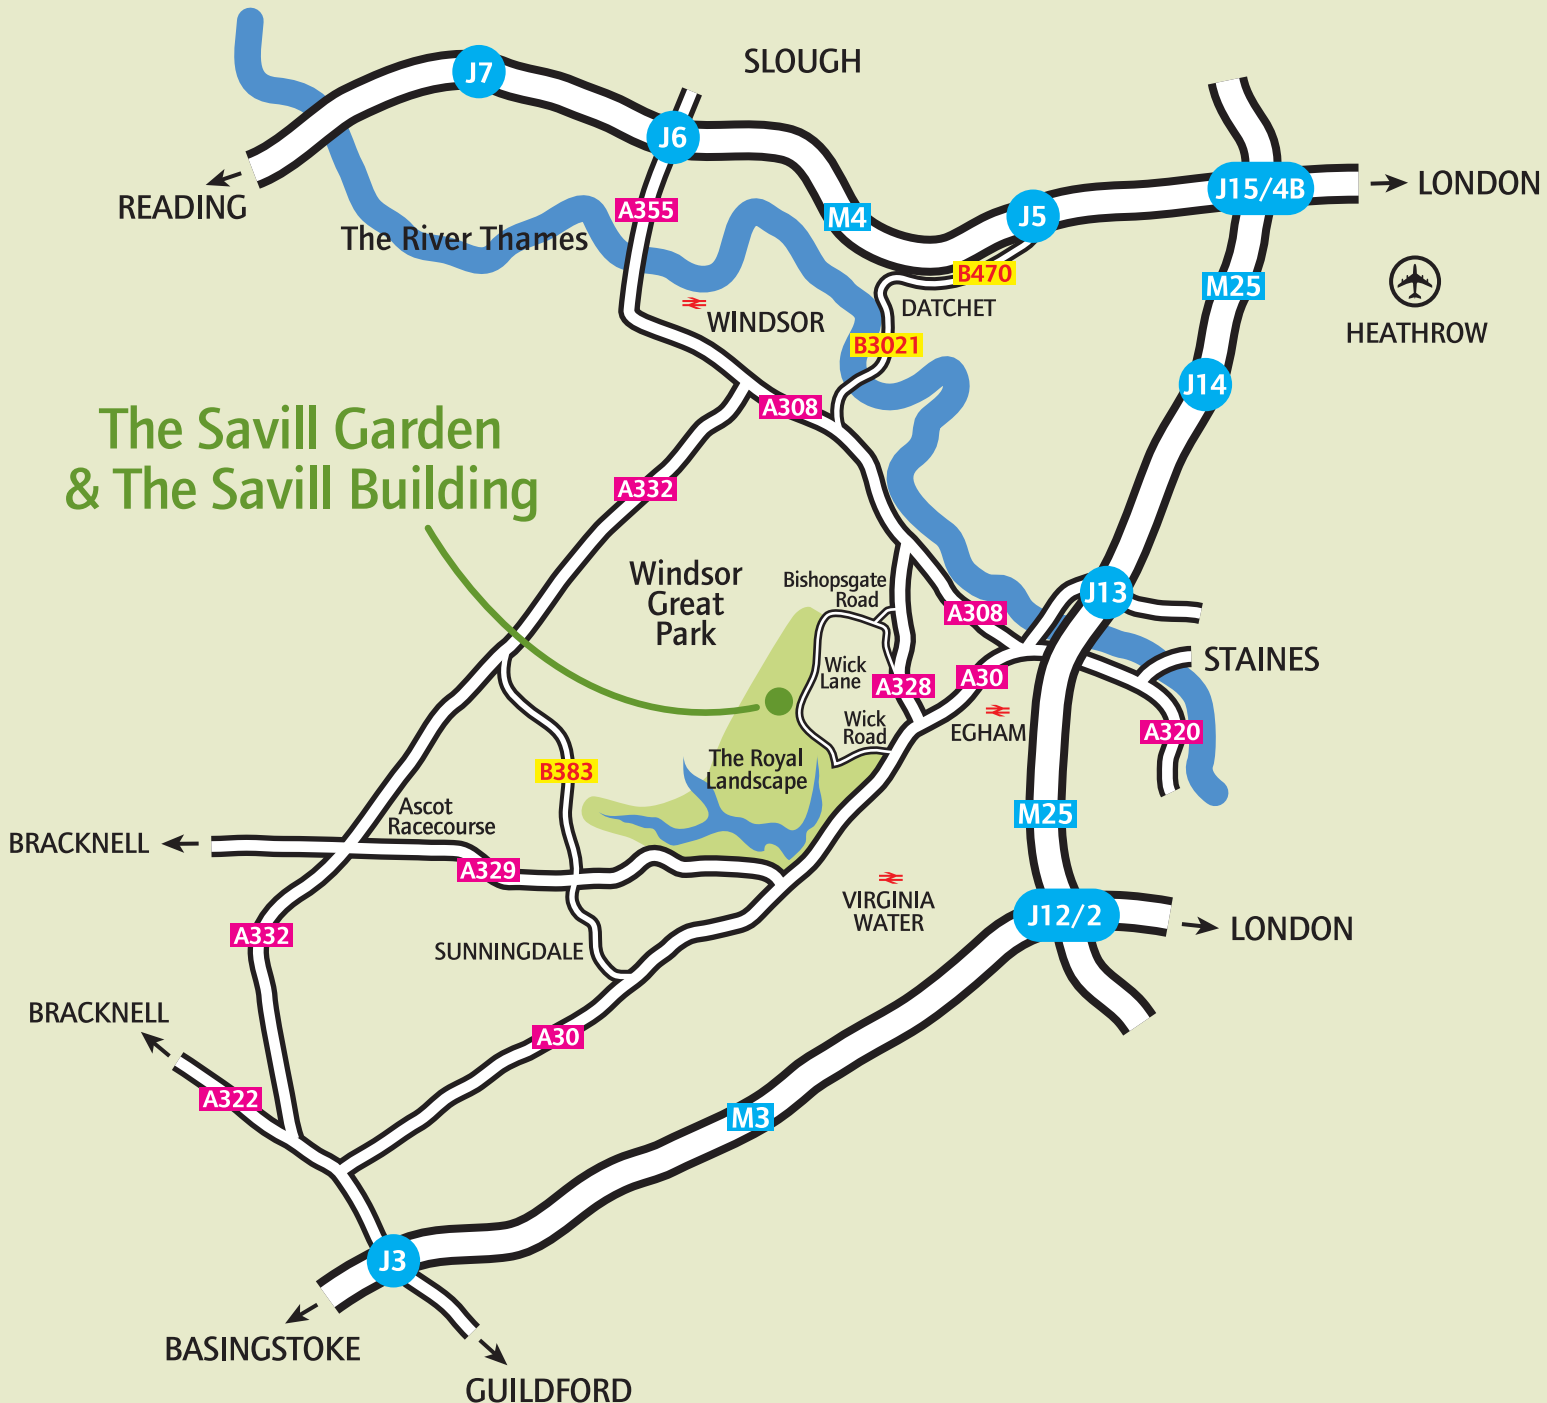

WINDSOR
GREAT PARK

The Royal Landscape

SAVILL GARDEN • VALLEY GARDENS • VIRGINIA WATER

The Crown Estate Address:

The Crown Estate Office
The Great Park
Windsor, Berkshire,
SL4 2HT

Telephone: 01753 860222

The Savill Building: