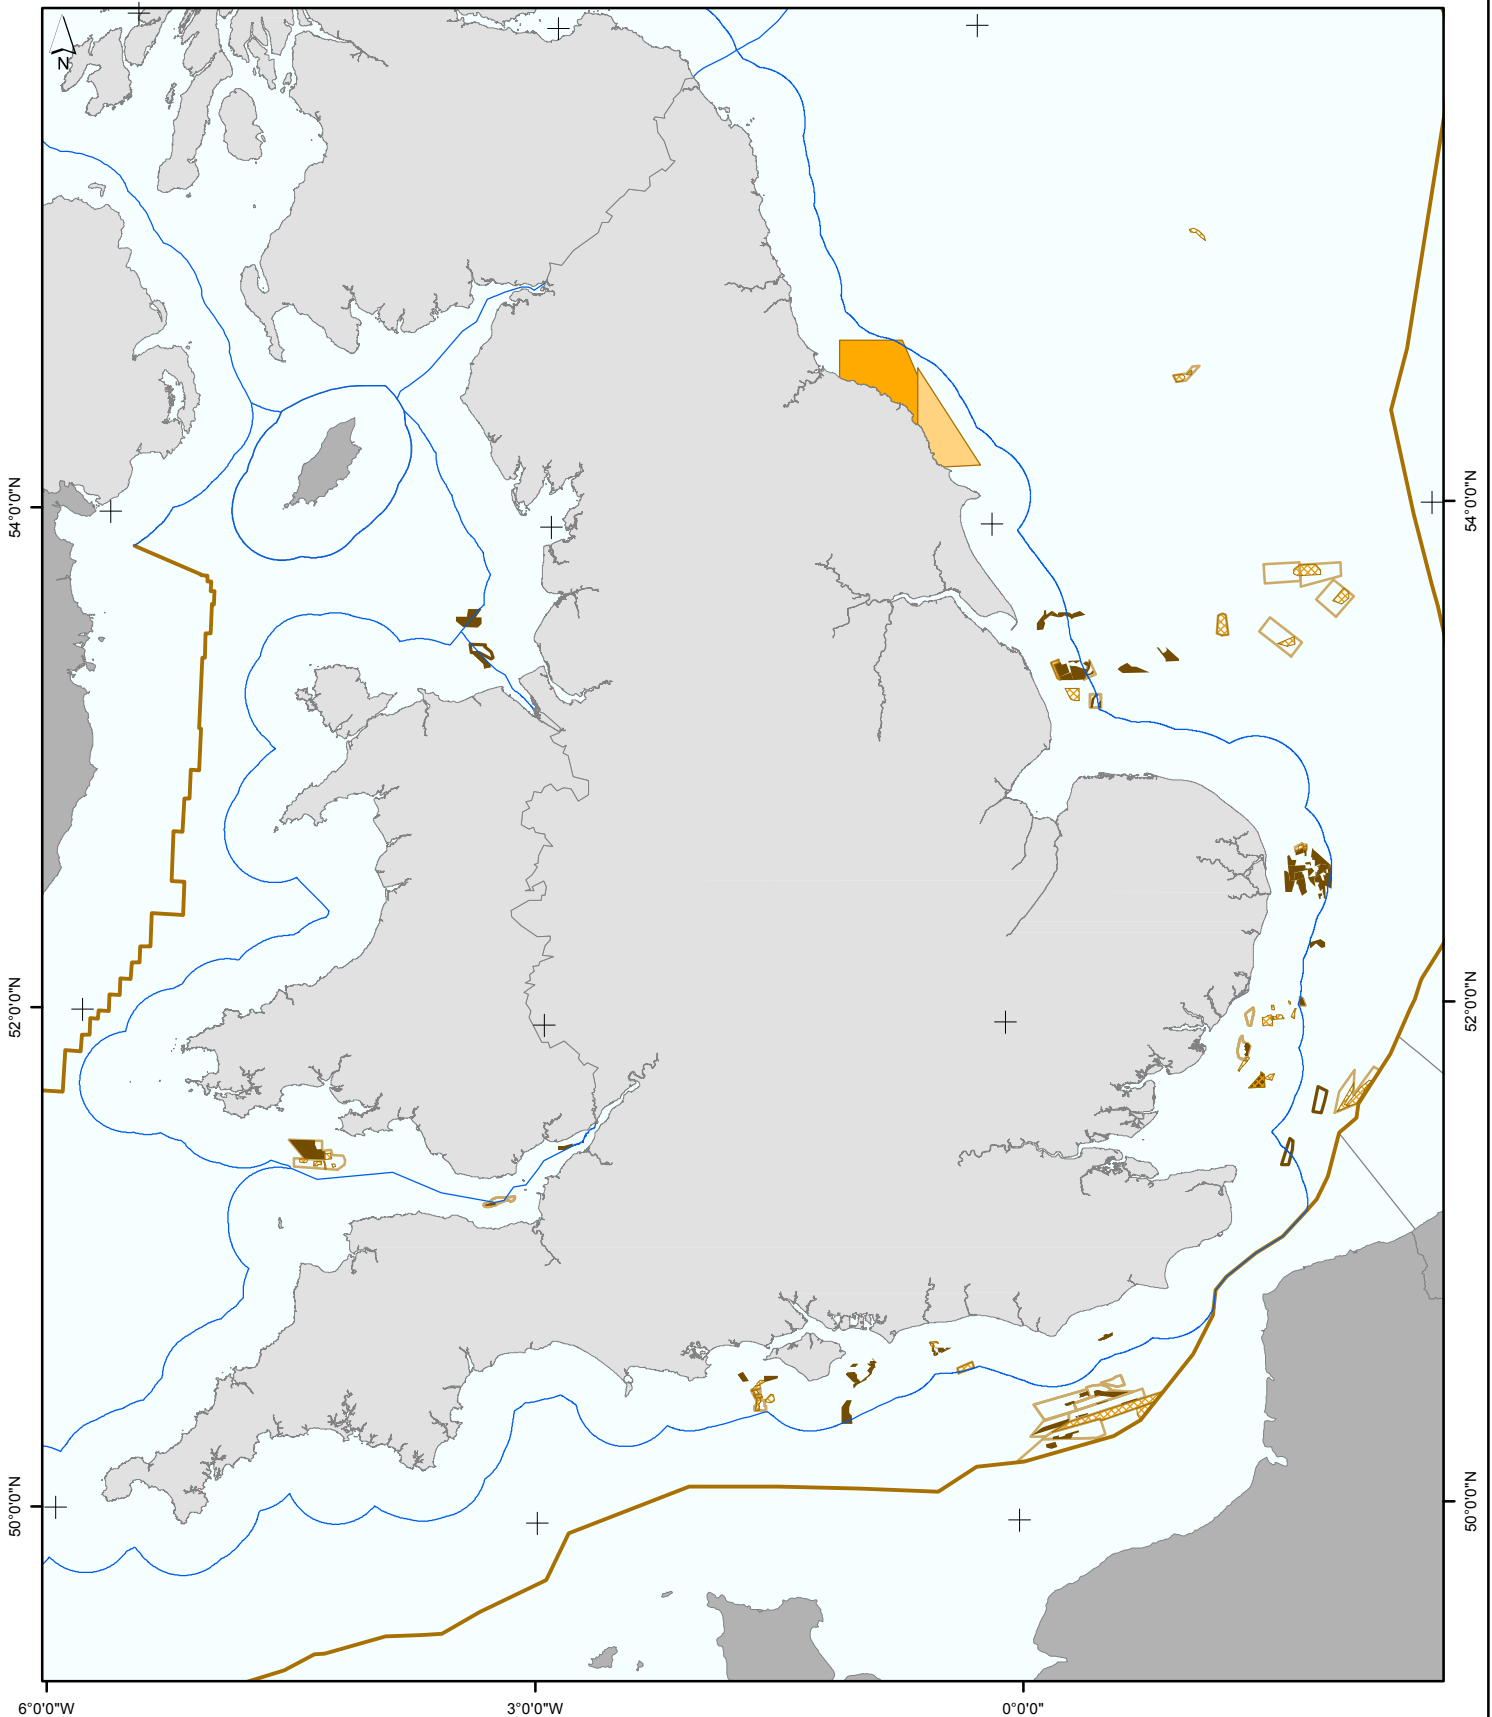

Marine Minerals (UK)

Marine Aggregate Activity		Base Map	
Production Licence	Territorial Waters Limit	UK Continental Shelf	United Kingdom
Application Area	International Waters	Europe	
Exploration and Option Area			
Option Area			
Potash Mine Lease			
Potash Exploration and Option Agreement			

0 50 100 km		MaRS Marine Resource System	
1:3,375,000	Size : A4	Author : DB	QA : KW
		MAP/1301/007	17 Feb 2015
<small>Positions shown relative to WGS 84. © Crown Copyright 17 Feb 2015. Reproduction in whole or part is not permitted without prior consent of The Crown Estate. Ordnance Survey Data: Licence No. 100019722. http://www.thecrownestate.co.uk/ordnance-survey-licence/. Limits: Supplied by UKHO. International Waters: Created from UKHO, DECC and European Environment Agency data.</small>			
16 New Burlington Place London W1S 2HX Tel: 020 7851 5080		6 Bell's Brae Edinburgh EH4 3BJ Tel: 0131 260 6070	
www.thecrownestate.co.uk			