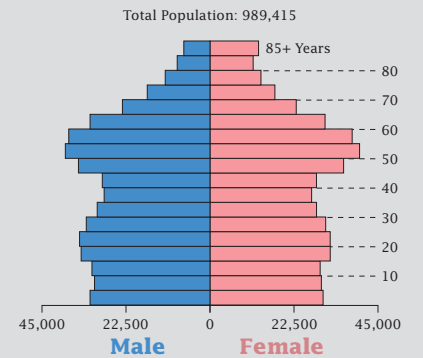

2010 Census: Montana Profile

Population Density by Census Tract

State Race* Breakdown

Hispanic or Latino (of any race) makes up **2.9%** of the state population.

Population by Sex and Age

Housing Tenure

People per Square Mile by Census Tract