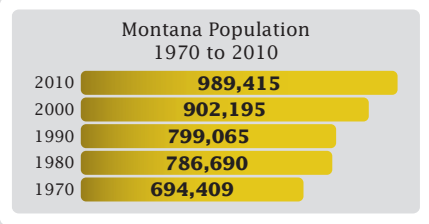

2010 Census: Montana Profile

Population Density by Census Tract

State Race* Breakdown

Hispanic or Latino (of any race) makes up **2.9%** of the state population.

Population by Sex and Age

Housing Tenure

People per Square Mile by Census Tract