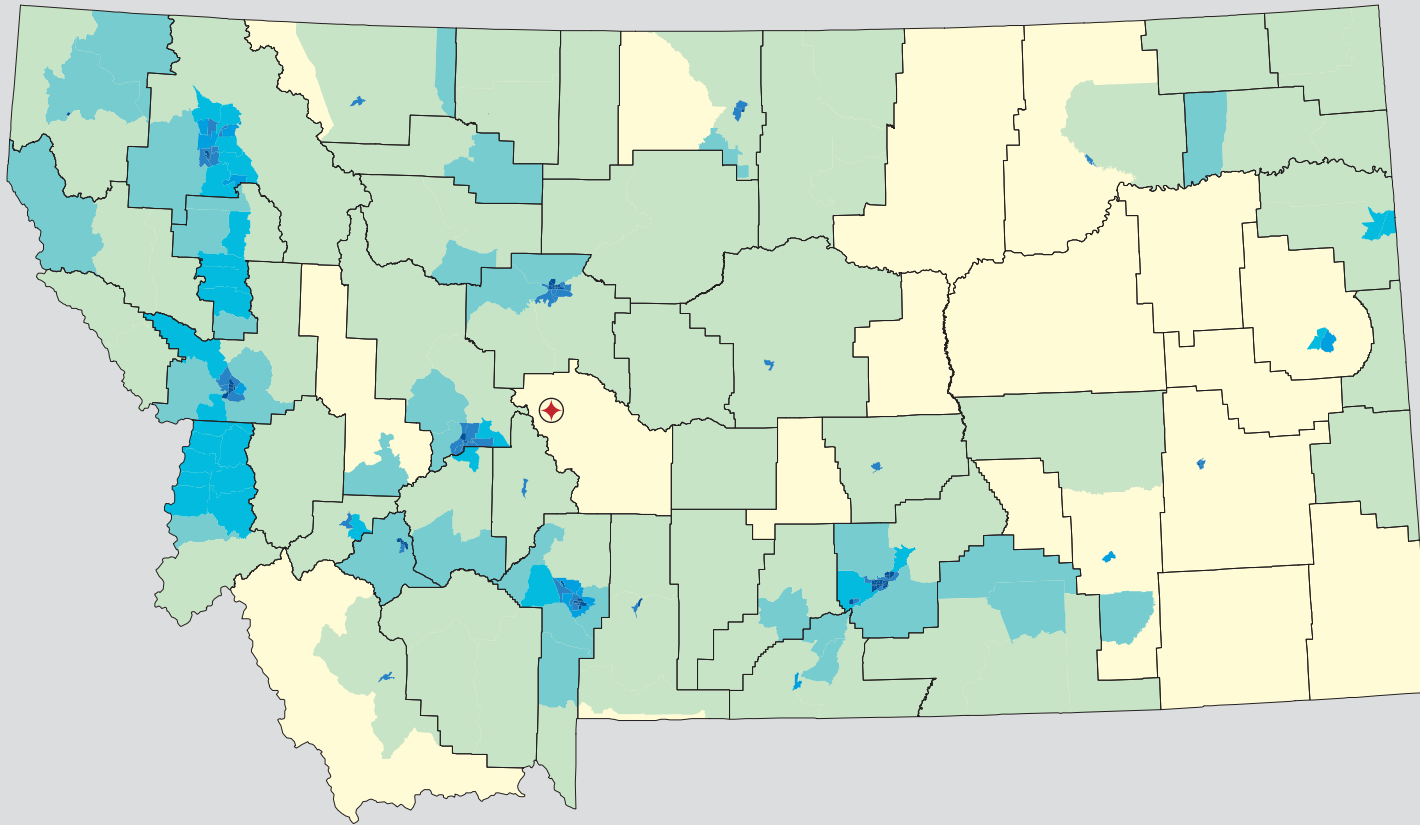

2010 Census: Montana Profile

Population Density by Census Tract

State Race* Breakdown

Hispanic or Latino (of any race) makes up **2.9%** of the state population.

Population by Sex and Age

Housing Tenure

People per Square Mile by Census Tract