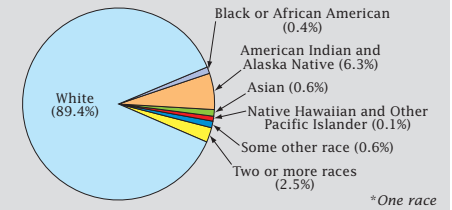

2010 Census: Montana Profile

Population Density by Census Tract

State Race* Breakdown

Hispanic or Latino (of any race) makes up **2.9%** of the state population.

Population by Sex and Age

Housing Tenure

People per Square Mile by Census Tract