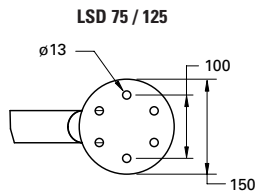

SPECIFICATIONS

SWIVELLING DAVITS 125KG

Simpson Davits

LSD125

A robust design of tube davit made with across-boat stowage in mind.

FEATURES

- Rotate when not in use
- Capacity 125kg per pair, according to model
- Sliding arm to hold dinghy secure
- Simply removed
- Made from polished 316 stainless steel
- Custom and standard transom brackets available
- Can be deck mounted
- Hand winch operation

DECK MOUNT

FLUSH DECK MOUNT

TRANSOM MOUNT

MODEL	SWL per pair	DESCRIPTION
LSD125D	125kg	Slider, deck mount
LSD125T	125kg	Slider, transom mount
LSD125F	125kg	Slider, flush mount
LSDCAP		Base Cover Cap Deck
LSDFCAP		Base Cover Cap Flush

DECK MOUNT

FLUSH DECK MOUNT

LSD 75 / 125

TRANSOM MOUNT

MODEL	SWL per pair	DESCRIPTION
LSD75SD	75kg	Slider, deck mount
LSD75ST	75kg	Slider, transom mount
LSD75SF	75kg	Slider, flush mount
LSDCAP		Base Cover Cap Deck
LSDFCAP		Base Cover Cap Flush