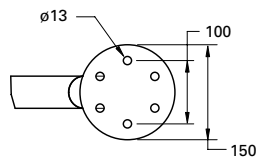

DECK MOUNT

FLUSH DECK MOUNT

TRANSOM MOUNT

MODEL	SWL per pair	DESCRIPTION
LSD125D	125kg	Slider, deck mount
LSD125T	125kg	Slider, transom mount
LSD125F	125kg	Slider, flush mount
LSDCAP		Base Cover Cap Deck
LSDFCAP		Base Cover Cap Flush

DECK MOUNT

FLUSH DECK MOUNT

LSD 75 / 125

TRANSOM MOUNT

MODEL	SWL per pair	DESCRIPTION
LSD75SD	75kg	Slider, deck mount
LSD75ST	75kg	Slider, transom mount
LSD75SF	75kg	Slider, flush mount
LSDCAP		Base Cover Cap Deck
LSDFCAP		Base Cover Cap Flush