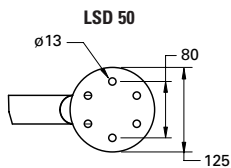

SWIVELLING DAVITS 50KG

Simpson Davits

LSD50

A robust design of tube davit made with across-boat stowage in mind.

FEATURES

- Rotate when not in use
- Capacity 50kg per pair, according to model
- Simply removed
- Made from polished 316 stainless steel
- Custom and standard transom brackets available
- Can be deck mounted

DECK MOUNT

TRANSOM MOUNT

MODEL	SDW per pair	DESCRIPTION
LSD50D	50kg	Deck mount
LSD50T	50kg	Transom mount
LSDCAP		Base Cover Cap

Cooney Marine International Limited Telford Way Kettering Northants NN16 8UN United Kingdom
Tel: +44 (0) 1536 484481 Fax: +44 (0) 1536 411580 e.mail: sales@cooneymarine.co.uk
www.cooneymarine.co.uk www.simpsondavits.co.uk