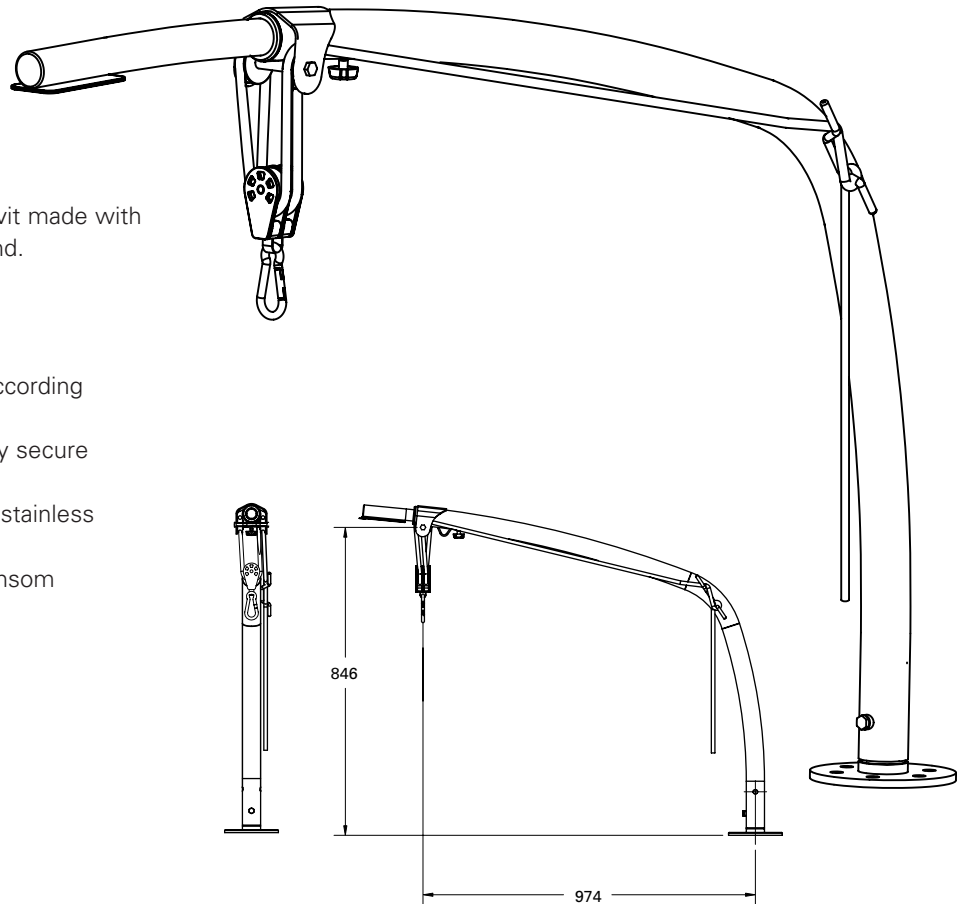

DECK MOUNT

FLUSH DECK MOUNT

TRANSOM MOUNT

MODEL	SWL per pair	DESCRIPTION
LSD125D	125kg	Slider, deck mount
LSD125T	125kg	Slider, transom mount
LSD125F	125kg	Slider, flush mount
LSDCAP		Base Cover Cap Deck
LSDFCAP		Base Cover Cap Flush

SWIVELLING DAVITS 75KG

Simpson Davits

LSD75

A robust design of tube davit made with across-boat stowage in mind.

FEATURES

- Rotate when not in use
- Capacity 75kg per pair, according to model
- Sliding arm to hold dinghy secure
- Simply removed
- Made from polished 316 stainless steel
- Custom and standard transom brackets available
- Can be deck mounted

DECK MOUNT

FLUSH DECK MOUNT

LSD 75 / 125

TRANSOM MOUNT

MODEL	SWL per pair	DESCRIPTION
LSD75SD	75kg	Slider, deck mount
LSD75ST	75kg	Slider, transom mount
LSD75SF	75kg	Slider, flush mount
LSDCAP		Base Cover Cap Deck
LSDFCAP		Base Cover Cap Flush

SWIVELLING DAVITS 50KG

Simpson Davits

LSD50

A robust design of tube davit made with across-boat stowage in mind.

FEATURES

- Rotate when not in use
- Capacity 50kg per pair, according to model
- Simply removed
- Made from polished 316 stainless steel
- Custom and standard transom brackets available
- Can be deck mounted