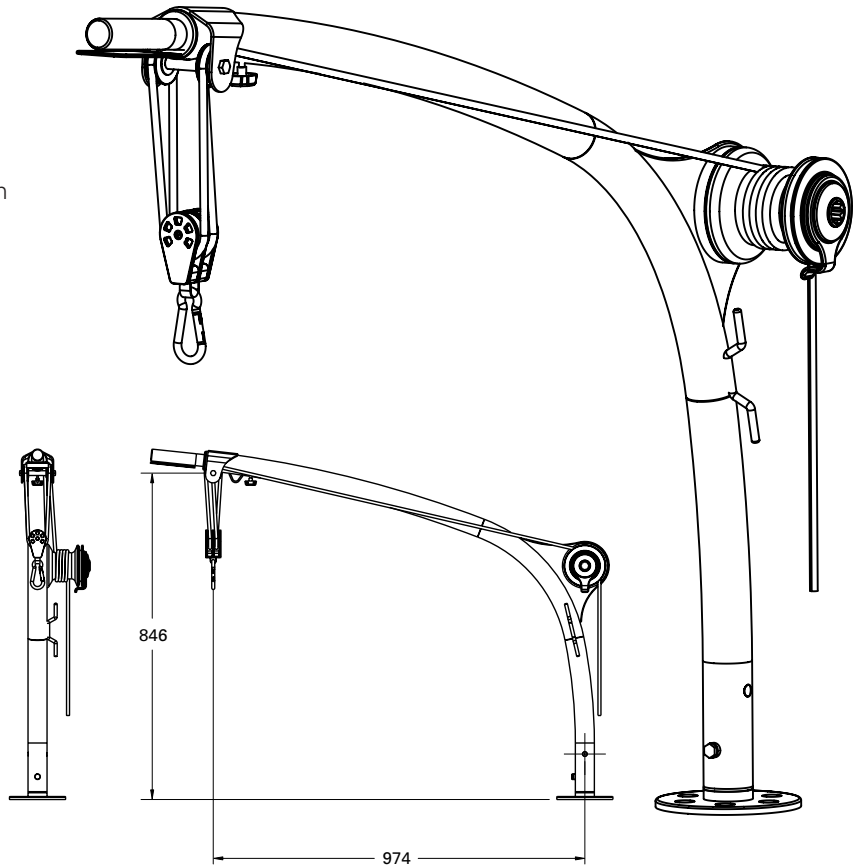

SPECIFICATIONS

SWIVELLING DAVITS 125KG

Simpson Davits

LSD125

A robust design of tube davit made with across-boat stowage in mind.

FEATURES

- Rotate when not in use
- Capacity 125kg per pair, according to model
- Sliding arm to hold dinghy secure
- Simply removed
- Made from polished 316 stainless steel
- Custom and standard transom brackets available
- Can be deck mounted
- Hand winch operation

DECK MOUNT

FLUSH DECK MOUNT

TRANSOM MOUNT

MODEL	SWL per pair	DESCRIPTION
LSD125D	125kg	Slider, deck mount
LSD125T	125kg	Slider, transom mount
LSD125F	125kg	Slider, flush mount
LSDCAP		Base Cover Cap Deck
LSDFCAP		Base Cover Cap Flush

SWIVELLING DAVITS 75KG

Simpson Davits

LSD75

A robust design of tube davit made with across-boat stowage in mind.

FEATURES

- Rotate when not in use
- Capacity 75kg per pair, according to model
- Sliding arm to hold dinghy secure
- Simply removed
- Made from polished 316 stainless steel
- Custom and standard transom brackets available
- Can be deck mounted

SWIVELLING DAVITS 50KG

Simpson Davits

LSD50

A robust design of tube davit made with across-boat stowage in mind.

FEATURES

- Rotate when not in use
- Capacity 50kg per pair, according to model
- Simply removed
- Made from polished 316 stainless steel
- Custom and standard transom brackets available
- Can be deck mounted