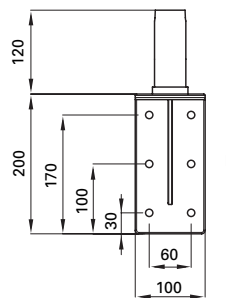

SPECIFICATIONS

SWIVELLING DAVITS 125KG

Simpson Davits

LSD125

A robust design of tube davit made with across-boat stowage in mind.

FEATURES

- Rotate when not in use
- Capacity 125kg per pair, according to model
- Sliding arm to hold dinghy secure
- Simply removed
- Made from polished 316 stainless steel
- Custom and standard transom brackets available
- Can be deck mounted
- Hand winch operation

DECK MOUNT

FLUSH DECK MOUNT

TRANSOM MOUNT

MODEL	SWL per pair	DESCRIPTION
LSD125D	125kg	Slider, deck mount
LSD125T	125kg	Slider, transom mount
LSD125F	125kg	Slider, flush mount
LSDCAP		Base Cover Cap Deck
LSDFCAP		Base Cover Cap Flush