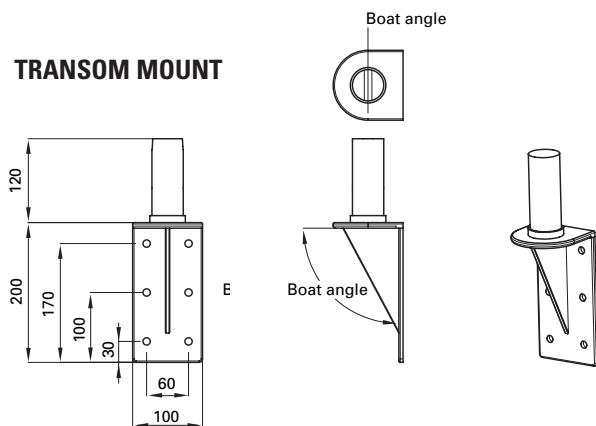

DECK MOUNT

FLUSH DECK MOUNT

LSD 75 / 125

TRANSOM MOUNT

MODEL	SWL per pair	DESCRIPTION
LSD75SD	75kg	Slider, deck mount
LSD75ST	75kg	Slider, transom mount
LSD75SF	75kg	Slider, flush mount
LSDCAP		Base Cover Cap Deck
LSDFCAP		Base Cover Cap Flush