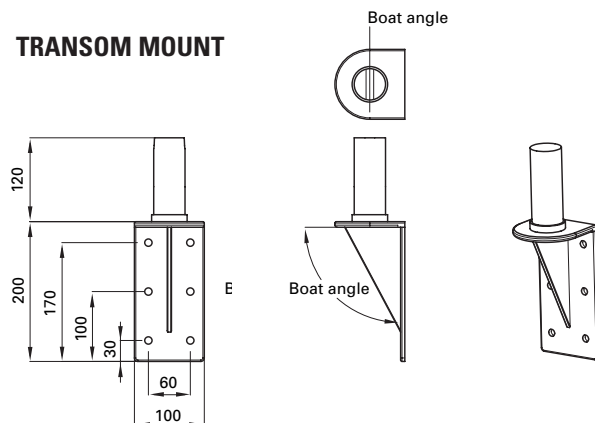

DECK MOUNT

TRANSOM MOUNT