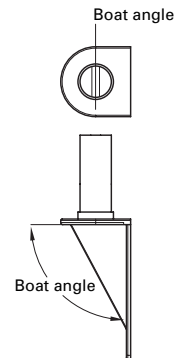

SPECIFICATIONS

SWIVELLING DAVITS 125KG

Simpson Davits

LSD125

A robust design of tube davit made with across-boat stowage in mind.

FEATURES

- Rotate when not in use
- Capacity 125kg per pair, according to model
- Sliding arm to hold dinghy secure
- Simply removed
- Made from polished 316 stainless steel
- Custom and standard transom brackets available
- Can be deck mounted
- Hand winch operation

DECK MOUNT

FLUSH DECK MOUNT

TRANSOM MOUNT

MODEL	SWL per pair	DESCRIPTION
LSD125D	125kg	Slider, deck mount
LSD125T	125kg	Slider, transom mount
LSD125F	125kg	Slider, flush mount
LSDCAP		Base Cover Cap Deck
LSDFCAP		Base Cover Cap Flush