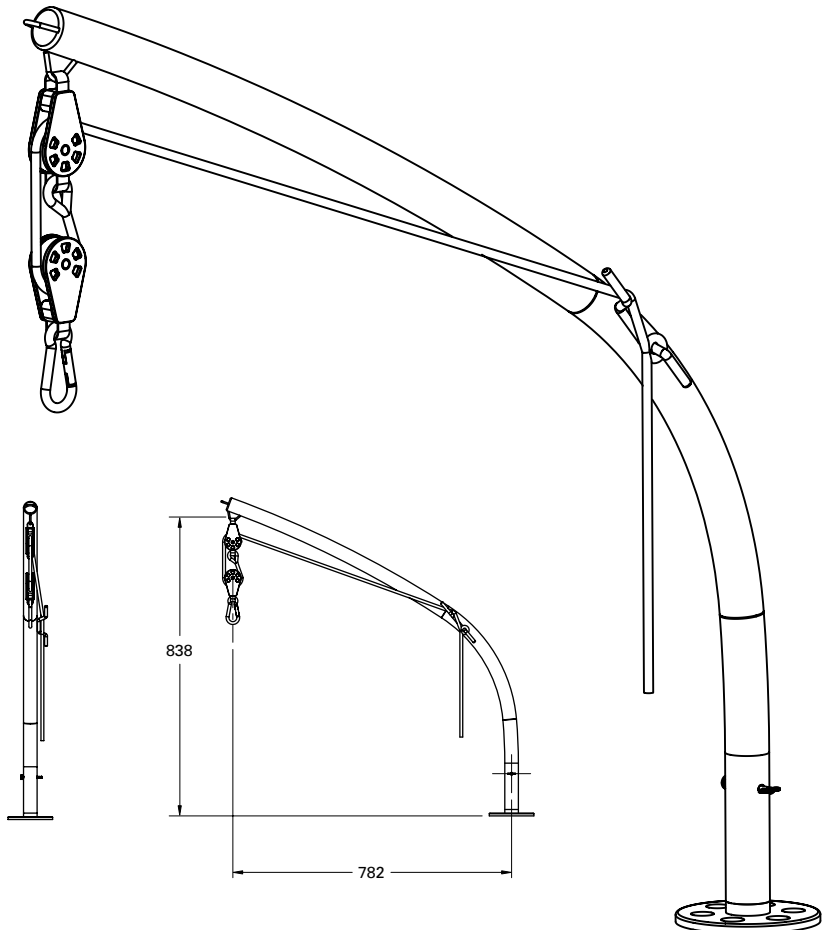

SWIVELLING DAVITS 75KG

Simpson Davits

LSD75

A robust design of tube davit made with across-boat stowage in mind.

FEATURES

- Rotate when not in use
- Capacity 75kg per pair, according to model
- Sliding arm to hold dinghy secure
- Simply removed
- Made from polished 316 stainless steel
- Custom and standard transom brackets available
- Can be deck mounted

DECK MOUNT

FLUSH DECK MOUNT

LSD 75 / 125

TRANSOM MOUNT

MODEL	SWL per pair	DESCRIPTION
LSD75SD	75kg	Slider, deck mount
LSD75ST	75kg	Slider, transom mount
LSD75SF	75kg	Slider, flush mount
LSDCAP		Base Cover Cap Deck
LSDFCAP		Base Cover Cap Flush

SWIVELLING DAVITS 50KG

Simpson Davits

LSD50

A robust design of tube davit made with across-boat stowage in mind.

FEATURES

- Rotate when not in use
- Capacity 50kg per pair, according to model
- Simply removed
- Made from polished 316 stainless steel
- Custom and standard transom brackets available
- Can be deck mounted