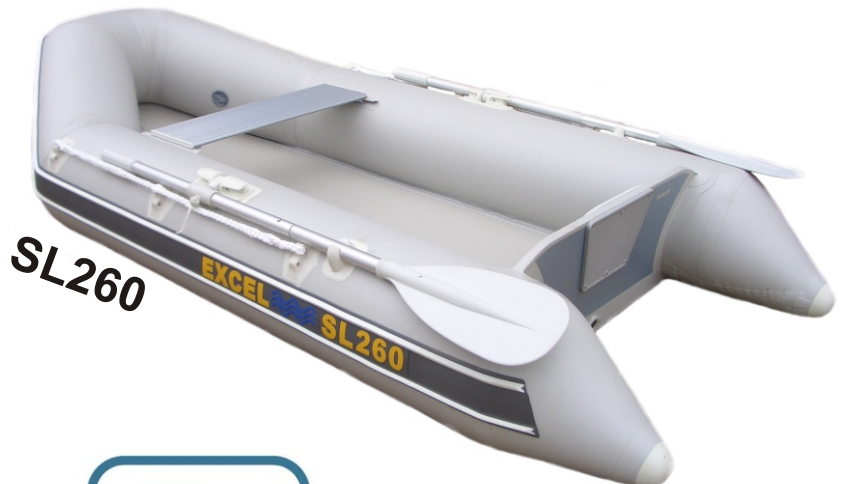

Introducing the range of SL 'superlite' tenders

The lightest range of tenders available on the market!

Developed using an innovative lightweight fabric, maintaining high level build quality and practicality.

Compact design now means easier transport and storage - can be folded into a backpack!

Can easily be lifted aboard one handed! All crew members can manage.

SL200 - 14KG!
SL230 - 17KG!
SL260 - 19KG!

**UNBEATABLE
PACKAGE DEALS**
with outboards from
**Mercury, Suzuki
& Vector!**