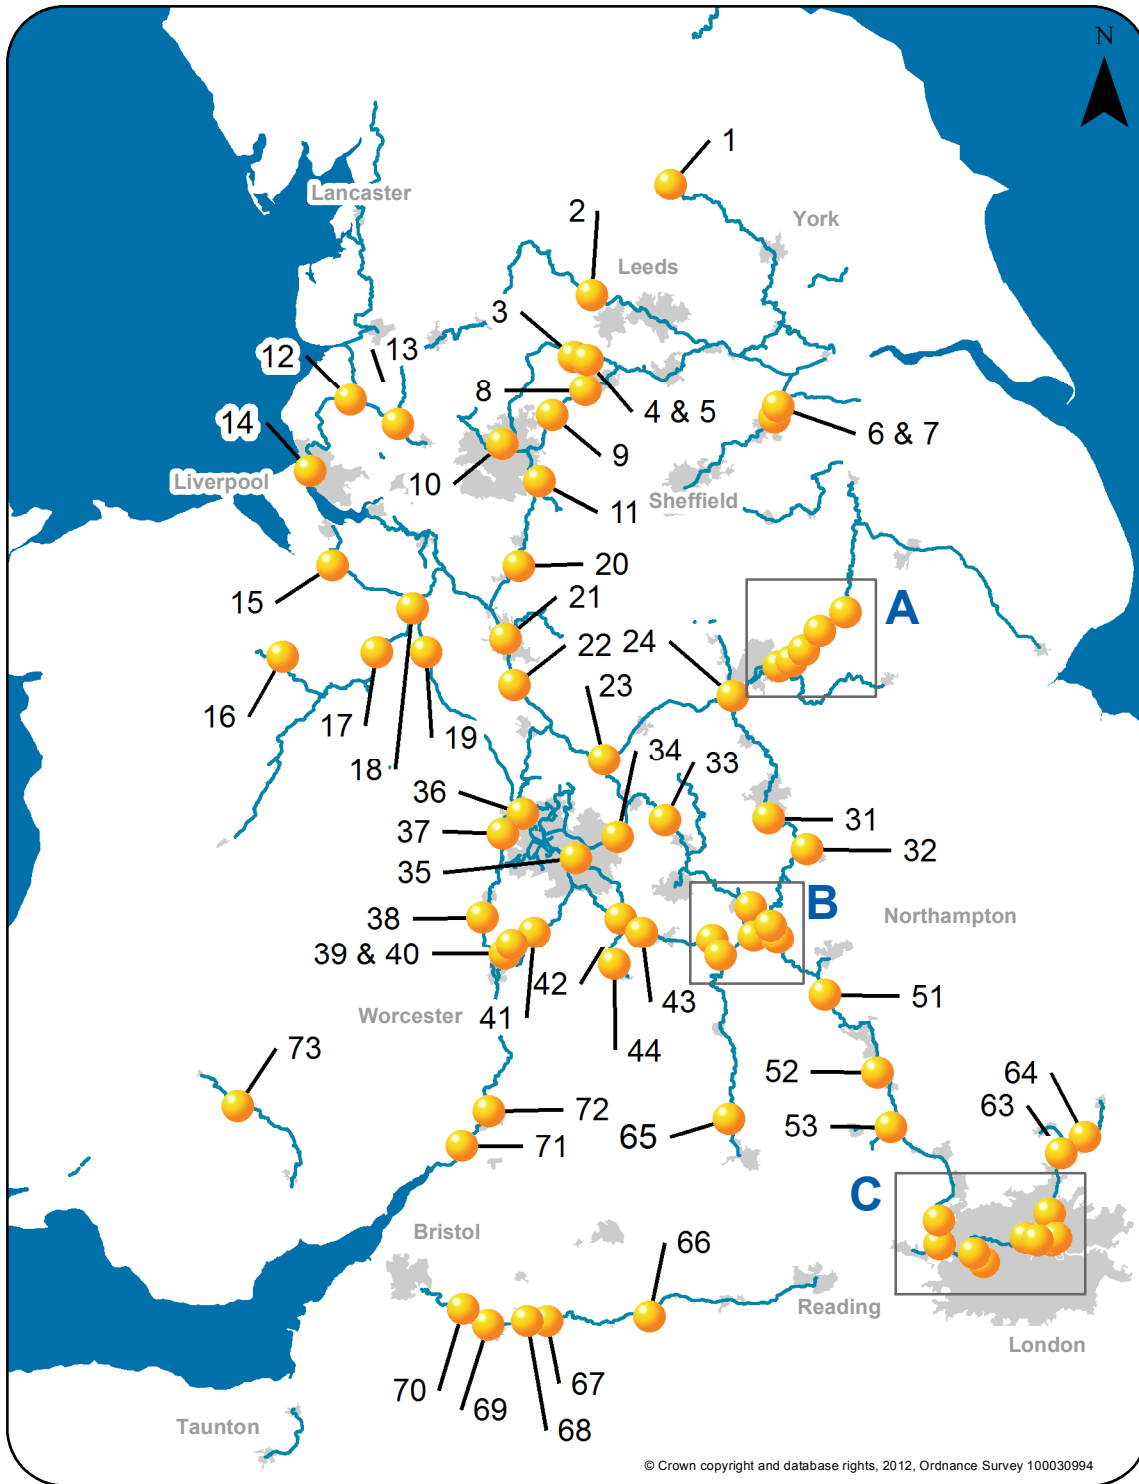

Volunteer Lock Keeper Locations - 2013

© Crown copyright and database rights, 2012, Ordnance Survey 100030994

Label	Location	Postcode
1	Ripon, Ripon Canal, North Yorkshire	HG4 1TZ
2	Bradford, Leeds Liverpool Canal, Yorkshire	BD164DT
3	Sowby Bridge, Rochdale Canal, West Yorkshire	HX6 3LB
4	Halifax, Calder & Hebble Navigation, West Yorkshire	HX3 0QH
5	Huddersfield, Huddersfield Broad Canal, West Yorkshire	HX3 0QH
6	Barby Dun, Sheffield & South Yorkshire Navigation	DN3 5B
7	Doncaster, Sheffield & South Yorkshire Navigation	DN2 4QY
8	Linthwaite, Huddersfield Broad Canal, West Yorkshire	HDT 5QE
9	Diggle, Rochdale Canal, Greater Manchester	OL3 5NU
10	Manchester, Rochdale Canal	M40 8HH
11	Marple, Peak Forest Canal, Cheshire	SK6 5DT
12	Rufford, Leeds Liverpool Canal, Lancashire	L40 4BX
13	Wigan, Leeds Liverpool Canal, Lancashire	WN3 5AZ
14	Liverpool, Leeds Liverpool Canal, Merseyside	L5 9RG
15	Shropshire Union Canal	CH14EJ
16	Llangollen Canal	LL207YR
17	Grindley Brook, Llangollen Canal, Shropshire	SY 154QJ
18	Hafleston, Llangollen Canal, Cheshire	CW5 6BU
19	Audlem, Shropshire Union Canal, Cheshire	CW3 0ES
20	Bosley, Macclesfield Canal, Macclesfield	SK10PW
21	Stoke-on-Trent, Trent & Mersey, Staffordshire	ST4 7AF
22	Stone, Trent & Mersey Canal, Staffordshire	ST168LB
23	Fradley, Trent & Mersey Canal, Staffordshire	DE137DN
24	Sawley Lock, River Trent, Derbyshire	NG102FY
25	Holme, River Trent, Nottinghamshire	NG12LU
26	Stoke, River Trent, Nottinghamshire	NG145HY
27	Gunthorpe, River Trent, Nottinghamshire	NG147FB
28	Southwell, River Trent, Nottinghamshire	NG147FT
29	Newark, River Trent, Nottinghamshire	NG24 8G
30	Newark, River Trent, Nottinghamshire	NG24 8BG
31	Leicester, Grand Union Canal, Leicestershire	LE184PG
32	Foxton, Grand Union Canal, Leicestershire	LE197RA
33	Atherstone, Coventry Canal, Warwickshire	CV9 2AD
34	Birmingham, Birmingham & Fazeley Canal, West Midlands	B76 9DS
35	Birmingham & Fazeley Canal	B3 1PW
36	Wolverhampton, Birmingham Canal Navigation	WV100JT
37	Bratch, Staffordshire & Worcester Canal, Staffordshire	WV5 8DH
38	Staffordshire & Worcester Canal	DY199EP
39	Diglis Basin, Worcester & Birmingham, Worcester	WR9 0AJ
40	Droitwich, Droitwich Canal, Worcestershire	WR9
41	Stoke Prior, Worcestershire	B60 4LA
42	Lapworth, Stratford upon Avon Canal, Solihull	B94 5RB
43	Grand Union Canal	CV357JL
44	Wilnecote, Stratford-On-Avon Canal, Warwickshire	CV379UP
45	Stockton, Grand Union Canal, Warwickshire	CV478LH
46	Napton, Oxford Canal, Warwickshire	CV478NZ
47	Braunston, Daventry	NN107HU
48	Rugby, Oxford Canal, Warwickshire	CV2 4DA
49	Watford, Grand Union Canal, Northamptonshire	NN6 7UJ
50	Bucky, Grand Union Canal, Northamptonshire	NN6 7PP
51	Stoke Bruerne, Grand Union Canal, Northampton	NN127SB
52	Stoke Hammond, Grand Union Canal, Buckinghamshire	MK179DD
53	Marsworth, Grand Union Canal, Buckinghamshire	HP234LJ
54	Widewater, Grand Union Canal, London	UB9 6PD
55	Cowley, Grand Union Canal, London	UB8 2JE
56	Harwell, Grand Union Canal, London	UB2 4NH
57	Brentford, Grand Union Canal, London	TW8 8GA
58	Camden, Regent's Canal, London	NW17BX
59	Regent's Canal	N18LB
60	River Lea, London	E2 9JG
61	Hertford Union Canal, London	E3 2LA
62	Tottenham, River Lea, London	N170XD
63	Broxbourne, River Lea, London	EN106TA
64	Harlow, River Stort, London	CM202GS
65	Thrupp, Oxfordshire	OX5 1UL
66	Crofton, Kennet & Avon Canal, Wiltshire	SN8 3DW
67	Devizes, Kennet & Avon Canal, Wiltshire	SN10KW
68	Seend, Kennet & Avon Canal, Wiltshire	SN126GB
69	Bradford-on-Avon, Kennet & Avon Canal, Wiltshire	BA15LE
70	Bath, Kennet & Avon Canal, Somerset	BA2 6DH
71	Gloucester, Gloucester & Sharpness Canal	GL2 7LA
72	Gloucester, Gloucester & Sharpness Canal	GL12EB
73	Llangynidr, Monmouth & Brecon Canal, Powys	NP8 1ND