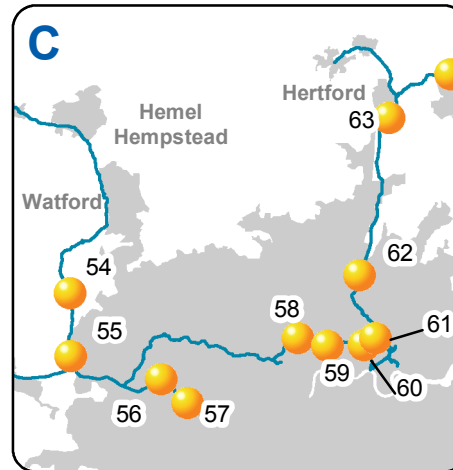

Volunteer Lock Keeper Locations - 2013

© Crown copyright and database rights, 2012, Ordnance Survey 100030994

Label	Location	Postcode
1	Ripon, Ripon Canal, North Yorkshire	HG4 1TZ
2	Bradford, Leeds Liverpool Canal, Yorkshire	BD164DT
3	Sowby Bridge, Rochdale Canal, West Yorkshire	HX6 3LB
4	Halifax, Calder & Hebble Navigation, West Yorkshire	HX3 0QH
5	Huddersfield, Huddersfield Broad Canal, West Yorkshire	HX3 0QH
6	Barby Dun, Sheffield & South Yorkshire Navigation	DN3 5B
7	Doncaster, Sheffield & South Yorkshire Navigation	DN2 4QY
8	Linthwaite, Huddersfield Broad Canal, West Yorkshire	HDT 5QE
9	Diggle, Rochdale Canal, Greater Manchester	OL3 5NU
10	Manchester, Rochdale Canal	M40 8HH
11	Marple, Peak Forest Canal, Cheshire	SK6 5DT
12	Rufford, Leeds Liverpool Canal, Lancashire	L40 4BX
13	Wigan, Leeds Liverpool Canal, Lancashire	WN3 5AZ
14	Liverpool, Leeds Liverpool Canal, Merseyside	L5 9RG
15	Shropshire Union Canal	CH14EJ
16	Llangollen Canal	LL207YR
17	Grindley Brook, Llangollen Canal, Shropshire	SY 154QJ
18	Hafleston, Llangollen Canal, Cheshire	CW5 6BU
19	Audlem, Shropshire Union Canal, Cheshire	CW3 0ES
20	Bosley, Macclesfield Canal, Macclesfield	SK10PW
21	Stoke-on-Trent, Trent & Mersey, Staffordshire	ST4 7AF
22	Stone, Trent & Mersey Canal, Staffordshire	ST168LB
23	Fradley, Trent & Mersey Canal, Staffordshire	DE137DN
24	Sawley Lock, River Trent, Derbyshire	NG102FY
25	Holme, River Trent, Nottinghamshire	NG12LU
26	Stoke, River Trent, Nottinghamshire	NG145HY
27	Gunthorpe, River Trent, Nottinghamshire	NG147FB
28	Southwell, River Trent, Nottinghamshire	NG147FT
29	Newark, River Trent, Nottinghamshire	NG24 8G
30	Newark, River Trent, Nottinghamshire	NG24 8BG
31	Leicester, Grand Union Canal, Leicestershire	LE184PG
32	Foxton, Grand Union Canal, Leicestershire	LE197RA
33	Atherstone, Coventry Canal, Warwickshire	CV9 2AD
34	Birmingham, Birmingham & Fazeley Canal, West Midlands	B76 9DS
35	Birmingham & Fazeley Canal	B3 1PW
36	Wolverhampton, Birmingham Canal Navigation	WV100JT
37	Bratch, Staffordshire & Worcester Canal, Staffordshire	WV5 8DH
38	Staffordshire & Worcester Canal	DY199EP
39	Diglis Basin, Worcester & Birmingham, Worcester	WR9 0AJ
40	Droitwich, Droitwich Canal, Worcestershire	WR9
41	Stoke Prior, Worcestershire	B60 4LA
42	Lapworth, Stratford upon Avon Canal, Solihull	B94 5RB
43	Grand Union Canal	CV357JL
44	Wilnecote, Stratford-On-Avon Canal, Warwickshire	CV379UP
45	Stockton, Grand Union Canal, Warwickshire	CV478LH
46	Napton, Oxford Canal, Warwickshire	CV478NZ
47	Braunston, Daventry	NN107HU
48	Rugby, Oxford Canal, Warwickshire	CV2 4DA
49	Watford, Grand Union Canal, Northamptonshire	NN6 7UJ
50	Bucky, Grand Union Canal, Northamptonshire	NN6 7PP
51	Stoke Bruerne, Grand Union Canal, Northampton	NN127SB
52	Stoke Hammond, Grand Union Canal, Buckinghamshire	MK179DD
53	Marsworth, Grand Union Canal, Buckinghamshire	HP234LJ
54	Widewater, Grand Union Canal, London	UB9 6PD
55	Cowley, Grand Union Canal, London	UB8 2JE
56	Harwell, Grand Union Canal, London	UB2 4NH
57	Brentford, Grand Union Canal, London	TW8 8GA
58	Camden, Regent's Canal, London	NW17BX
59	Regent's Canal	N18LB
60	River Lea, London	E2 9JG
61	Hertford Union Canal, London	E3 2LA
62	Tottenham, River Lea, London	N170XD
63	Broxbourne, River Lea, London	EN106TA
64	Harlow, River Stort, London	CM202GS
65	Thrupp, Oxfordshire	OX5 1UL
66	Crofton, Kennet & Avon Canal, Wiltshire	SN8 3DW
67	Devizes, Kennet & Avon Canal, Wiltshire	SN10KW
68	Seend, Kennet & Avon Canal, Wiltshire	SN126GB
69	Bradford-on-Avon, Kennet & Avon Canal, Wiltshire	BA15LE
70	Bath, Kennet & Avon Canal, Somerset	BA2 6DH
71	Gloucester, Gloucester & Sharpness Canal	GL2 7LA
72	Gloucester, Gloucester & Sharpness Canal	GL12EB
73	Llangynidr, Monmouth & Brecon Canal, Powys	NP8 1ND