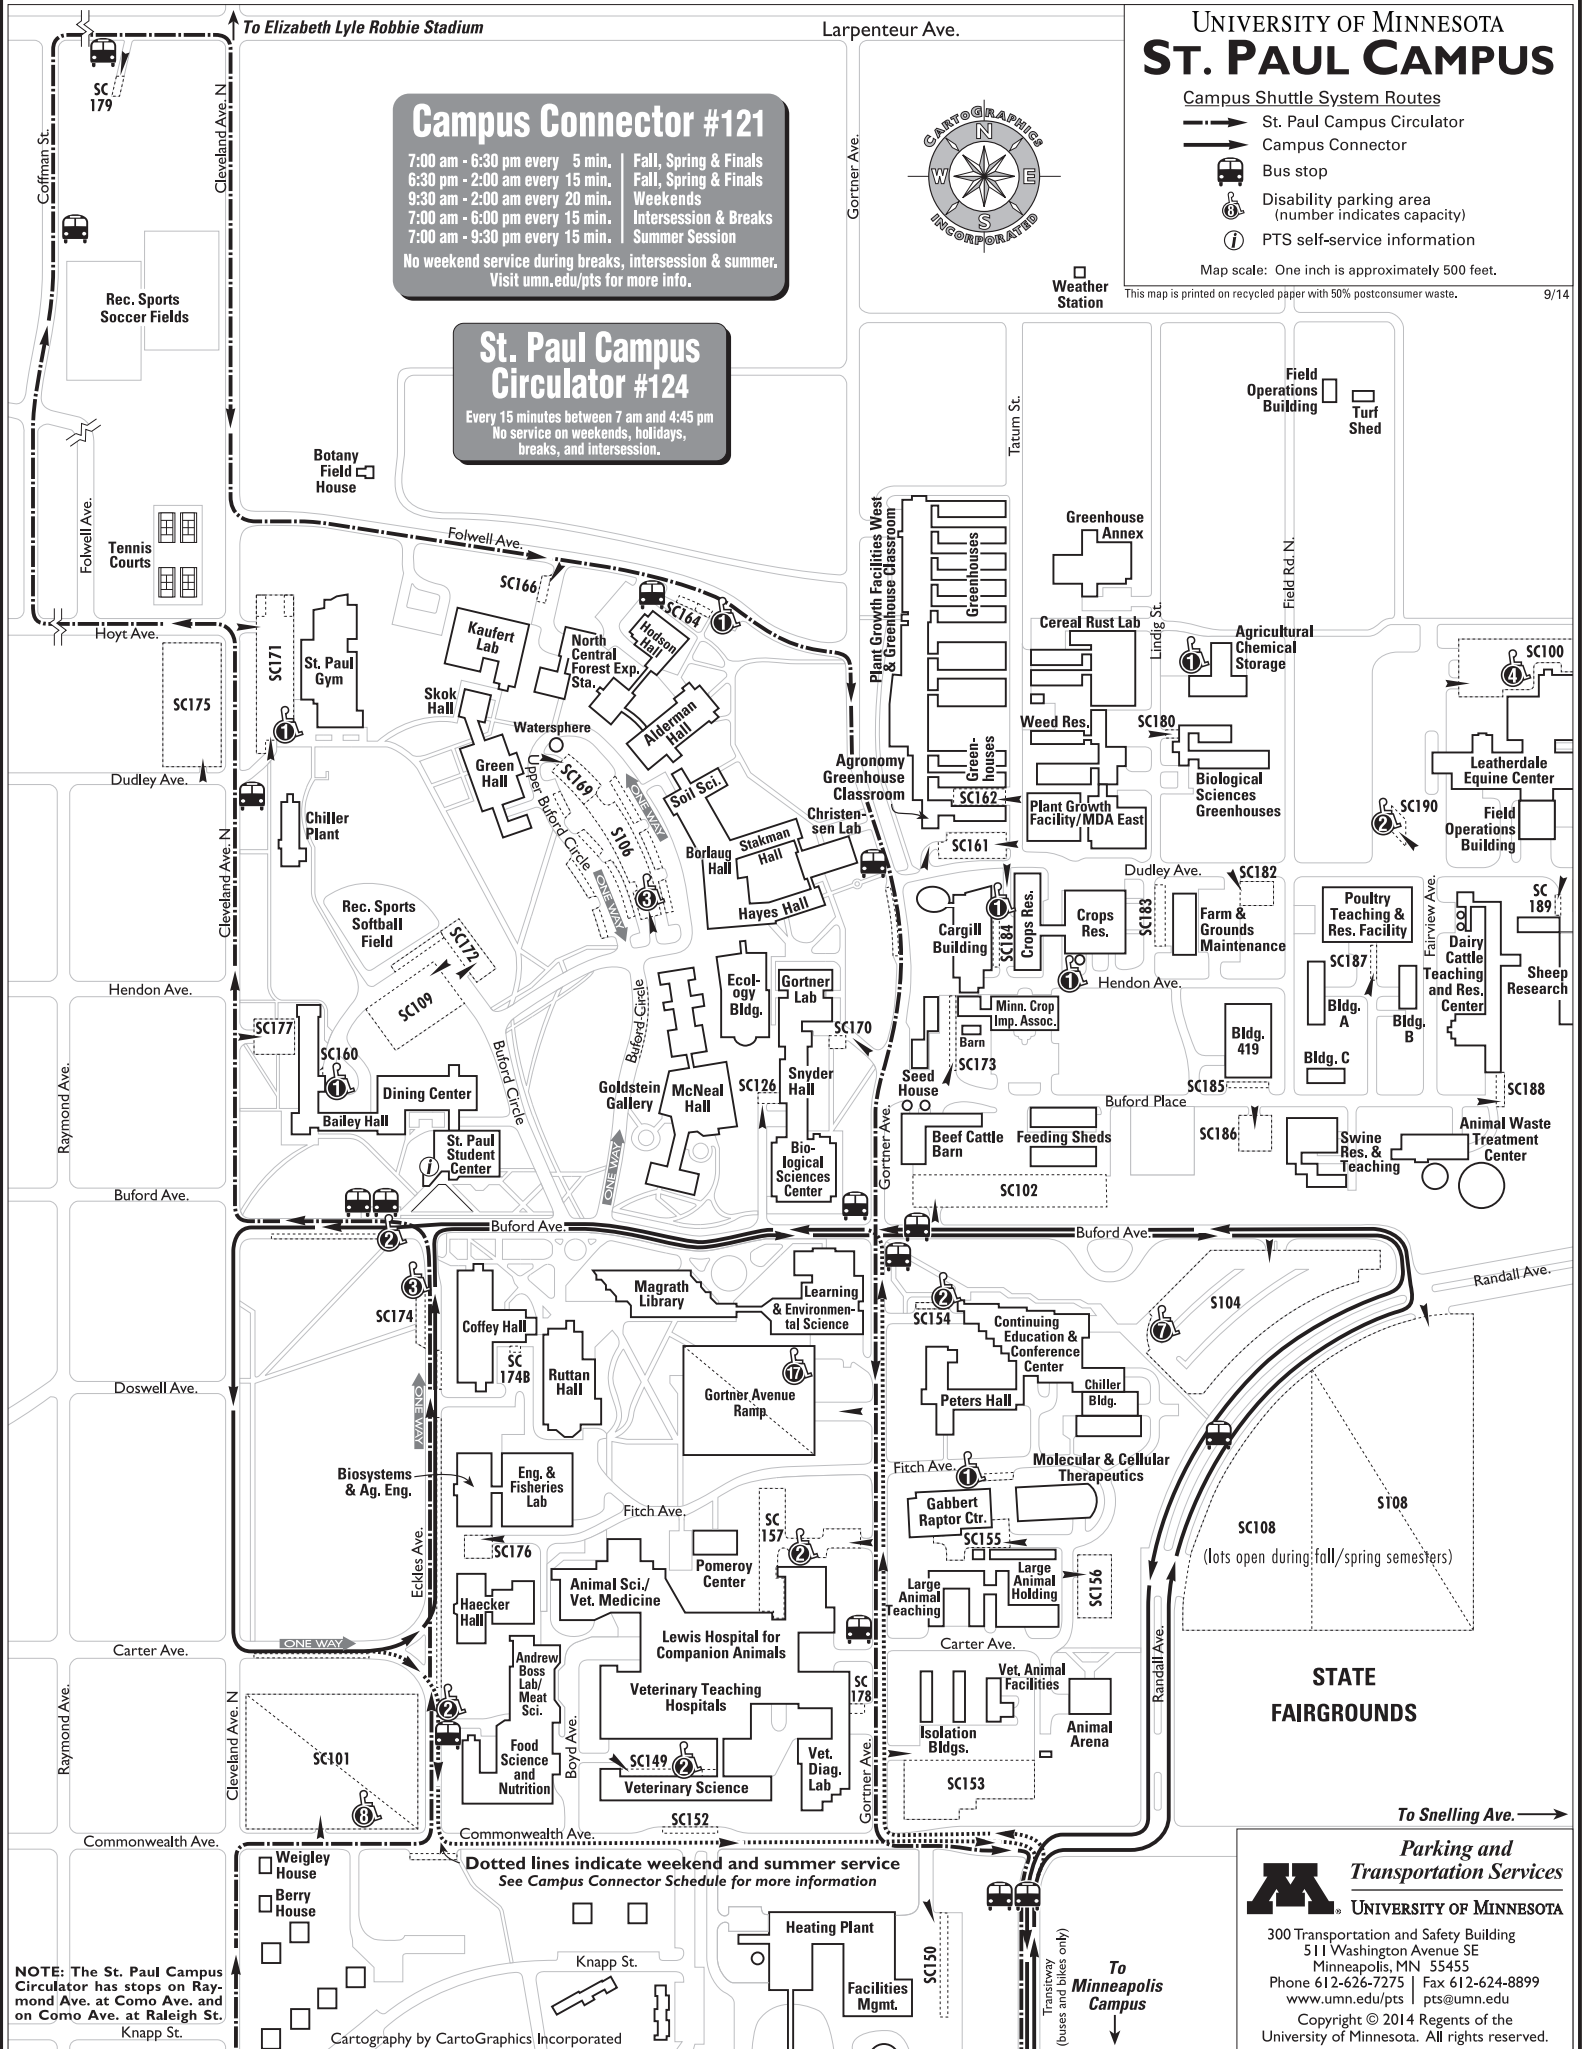

UNIVERSITY OF MINNESOTA ST. PAUL CAMPUS

Campus Shuttle System Routes

-  St. Paul Campus Circulator
-  Campus Connector
-  Bus stop
-  Disability parking area (number indicates capacity)
-  PTS self-service information

Map scale: One inch is approximately 500 feet.
This map is printed on recycled paper with 50% postconsumer waste.

Campus Connector #121

7:00 am - 6:30 pm every 5 min.	Fall, Spring & Finals
6:30 pm - 2:00 am every 15 min.	Fall, Spring & Finals
9:30 am - 2:00 am every 20 min.	Weekends
7:00 am - 6:00 pm every 15 min.	Intercession & Breaks
7:00 am - 9:30 pm every 15 min.	Summer Session

No weekend service during breaks, intercession & summer.
Visit umn.edu/pts for more info.

St. Paul Campus Circulator #124

Every 15 minutes between 7 am and 4:45 pm
No service on weekends, holidays, breaks, and intercession.

Dotted lines indicate weekend and summer service
See Campus Connector Schedule for more information

NOTE: The St. Paul Campus Circulator has stops on Raymond Ave. at Como Ave. and on Como Ave. at Raleigh St. Knapp St.