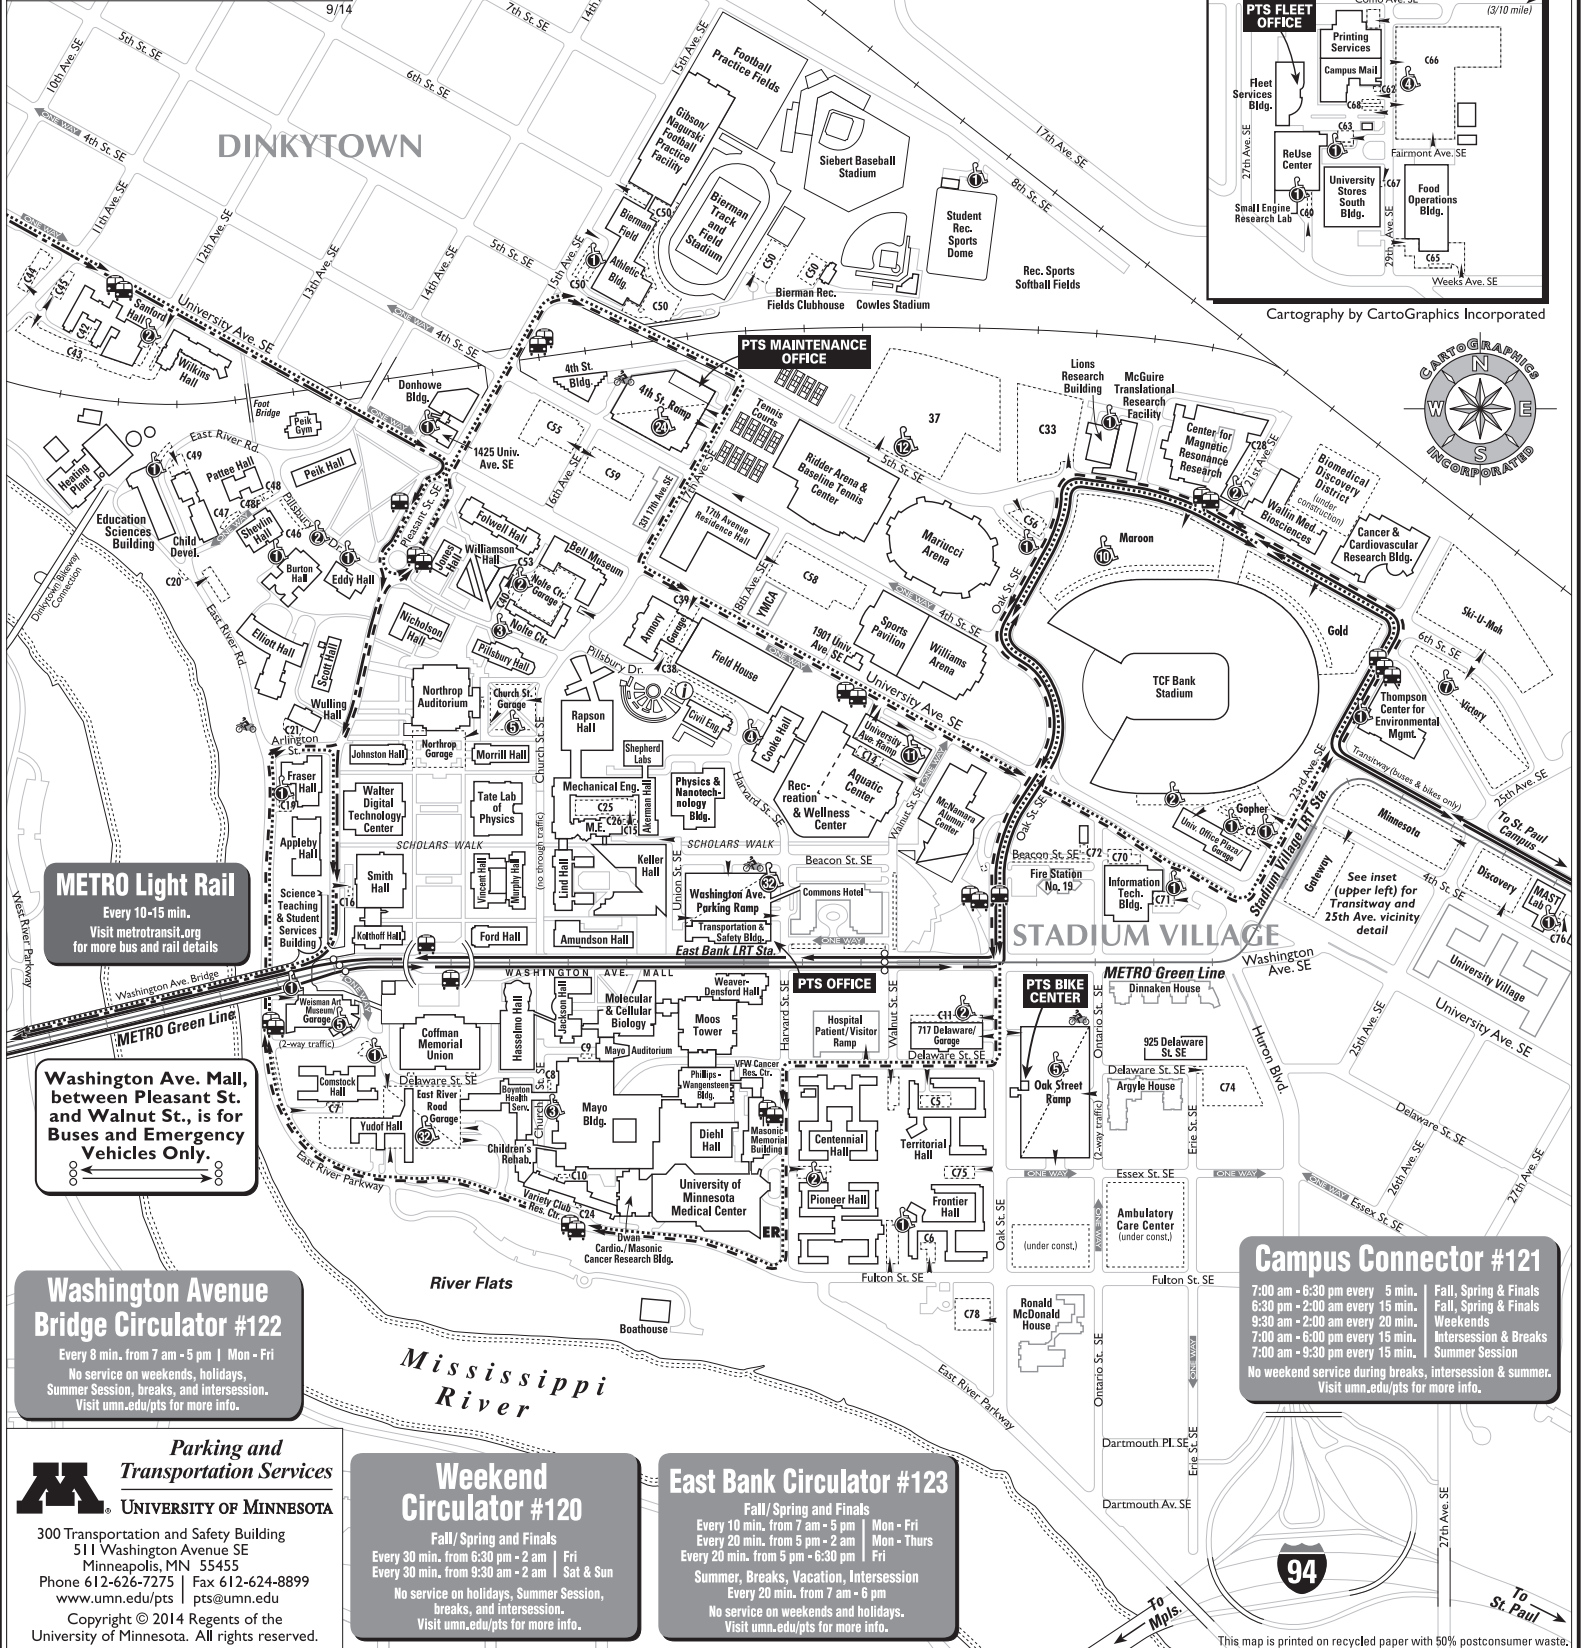

# UNIVERSITY OF MINNESOTA MINNEAPOLIS EAST BANK

- Campus Shuttle System Routes**
- East Bank Circulator
  - Campus Connector
  - Washington Ave. Bridge Circ.
  - Weekend Circulator
  - Bus stop
  - METRO LRT Line**
  - Disability parking area (number indicates capacity)
  - PTS self-service information

For the most current map or additional information, visit [www.umn.edu/pts](http://www.umn.edu/pts)  
Map scale: One inch is approximately 730 feet.

Cartography by CartoGraphics Incorporated

**METRO Light Rail**  
Every 10-15 min.  
Visit [metrotransit.org](http://metrotransit.org) for more bus and rail details

**Washington Ave. Mall, between Pleasant St. and Walnut St., is for Buses and Emergency Vehicles Only.**

**Washington Avenue Bridge Circulator #122**  
Every 8 min. from 7 am - 5 pm | Mon - Fri  
No service on weekends, holidays, Summer Session, breaks, and intercession.  
Visit [www.umn.edu/pts](http://www.umn.edu/pts) for more info.

**East Bank Circulator #123**  
Fall/Spring and Finals  
Every 10 min. from 7 am - 5 pm | Mon - Fri  
Every 20 min. from 5 pm - 2 am | Mon - Thurs  
Every 20 min. from 5 pm - 6:30 pm | Fri  
Summer, Breaks, Vacation, Intercession  
Every 20 min. from 7 am - 6 pm  
No service on weekends and holidays.  
Visit [www.umn.edu/pts](http://www.umn.edu/pts) for more info.