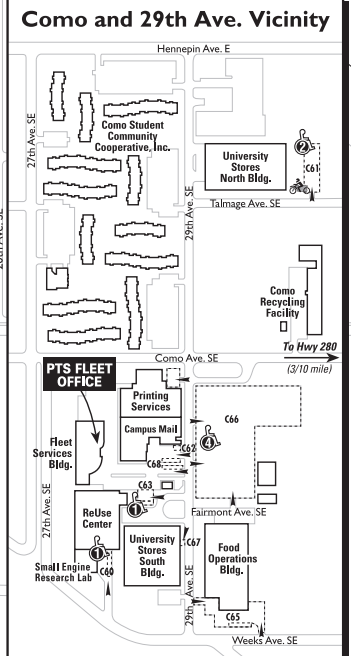

# UNIVERSITY OF MINNESOTA MINNEAPOLIS EAST BANK

- Campus Shuttle System Routes**
- East Bank Circulator
  - Campus Connector
  - Washington Ave. Bridge Circ.
  - Weekend Circulator
  - Bus stop
  - METRO LRT Line**
  - Disability parking area (number indicates capacity)
  - PTS self-service information

For the most current map or additional information, visit [www.umn.edu/pts](http://www.umn.edu/pts)  
Map scale: One inch is approximately 730 feet.

Cartography by CartoGraphics Incorporated

**METRO Light Rail**  
Every 10-15 min.  
Visit [metrotransit.org](http://metrotransit.org) for more bus and rail details

**Washington Ave. Mall, between Pleasant St. and Walnut St., is for Buses and Emergency Vehicles Only.**

**Washington Avenue Bridge Circulator #122**  
Every 8 min. from 7 am - 5 pm | Mon - Fri  
No service on weekends, holidays, Summer Session, breaks, and intercession.  
Visit [www.umn.edu/pts](http://www.umn.edu/pts) for more info.