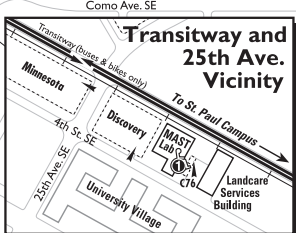

UNIVERSITY OF MINNESOTA MINNEAPOLIS EAST BANK

1. **Campus Shuttle System Routes**
2. East Bank Circulator
   - Campus Connector
   - Washington Ave. Bridge Circ.
   - Weekend Circulator
   - Bus stop
   - **METRO LRT Line**
   - Disability parking area (number indicates capacity)
   - PTS self-service information

For the most current map or additional information, visit www.umn.edu/pts
Map scale: One inch is approximately 730 feet.

Cartography by CartoGraphics Incorporated

METRO Light Rail
Every 10-15 min.
Visit metrotransit.org for more bus and rail details

Washington Ave. Mall, between Pleasant St. and Walnut St., is for Buses and Emergency Vehicles Only.

Washington Avenue Bridge Circulator #122
Every 8 min. from 7 am - 5 pm | Mon - Fri
No service on weekends, holidays, Summer Session, breaks, and intercession.
Visit www.umn.edu/pts for more info.

Parking and Transportation Services
UNIVERSITY OF MINNESOTA
300 Transportation and Safety Building
511 Washington Avenue SE
Minneapolis, MN 55455
Phone 612-626-7275 | Fax 612-624-8899
www.umn.edu/pts | pts.umn.edu
Copyright © 2014 Regents of the University of Minnesota. All rights reserved.

Weekend Circulator #120
Fall/Spring and Finals
Every 30 min. from 6:30 pm - 2 am | Fri
Every 30 min. from 9:30 am - 2 am | Sat & Sun
No service on holidays, Summer Session, breaks, and intercession.
Visit www.umn.edu/pts for more info.

East Bank Circulator #123
Fall/Spring and Finals
Every 10 min. from 7 am - 5 pm | Mon - Fri
Every 20 min. from 5 pm - 2 am | Mon - Thurs
Every 20 min. from 5 pm - 6:30 pm | Fri
Summer, Breaks, Vacation, Intercession
Every 20 min. from 7 am - 6 pm
No service on weekends and holidays.
Visit www.umn.edu/pts for more info.

Campus Connector #121
7:00 am - 6:30 pm every 5 min. | Fall, Spring & Finals
6:30 pm - 2:00 am every 15 min. | Fall, Spring & Finals
9:30 am - 2:00 am every 20 min. | Weekends
7:00 am - 6:00 pm every 15 min. | Intercession & Breaks
7:00 am - 9:30 pm every 15 min. | Summer Session
No weekend service during breaks, intercession & summer.
Visit www.umn.edu/pts for more info.