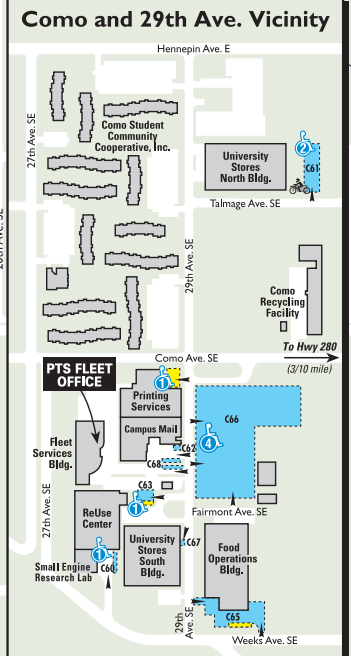

# UNIVERSITY OF MINNESOTA MINNEAPOLIS EAST BANK

- Visitor/public parking, hourly rates
  - Visitor/public parking, daily rates
  - Meter parking
  - Carpool parking until 9 am
  - Contract parking
  - Facility entrance and/or exit
  - Disability parking area (number indicates capacity)
  - Motorcycle contract parking area
  - PTS self-service information
- Campus Shuttle System Routes**
- East Bank Circulator
  - Campus Connector
  - Washington Ave. Bridge Circ.
  - Weekend Circulator
- Bus stop (color indicates route)

Cartography by CartoGraphics Incorporated

**METRO Light Rail**  
Every 10-15 min.  
Visit [metrotransit.org](http://metrotransit.org)  
for more bus and rail details

**Washington Ave. Mall, between Pleasant St. and Walnut St., is for Buses and Emergency Vehicles Only.**

**Washington Avenue Bridge Circulator #122**  
Every 8 min., from 7 am - 5 pm | Mon - Fri  
No service on weekends, holidays, Summer Session, breaks, and intersession.  
Visit [umn.edu/pts](http://umn.edu/pts) for more info.

**East Bank Circulator #123**  
Fall/Spring and Finals  
Every 10 min., from 7 am - 5 pm | Mon - Fri  
Every 20 min., from 5 pm - 2 am | Mon - Thurs  
Every 20 min., from 5 pm - 6:30 pm | Fri  
Summer, Breaks, Vacation, Intersession  
Every 20 min., from 7 am - 6 pm  
No service on weekends and holidays.  
Visit [umn.edu/pts](http://umn.edu/pts) for more info.