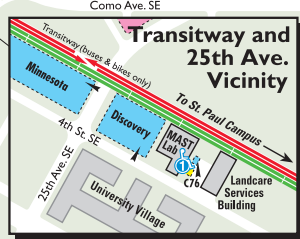

Cartography by CartoGraphics Incorporated

**METRO Light Rail**  
Every 10-15 min.  
Visit [metrotransit.org](http://metrotransit.org)  
for more bus and rail details

**Washington Ave. Mall, between Pleasant St. and Walnut St., is for Buses and Emergency Vehicles Only.**