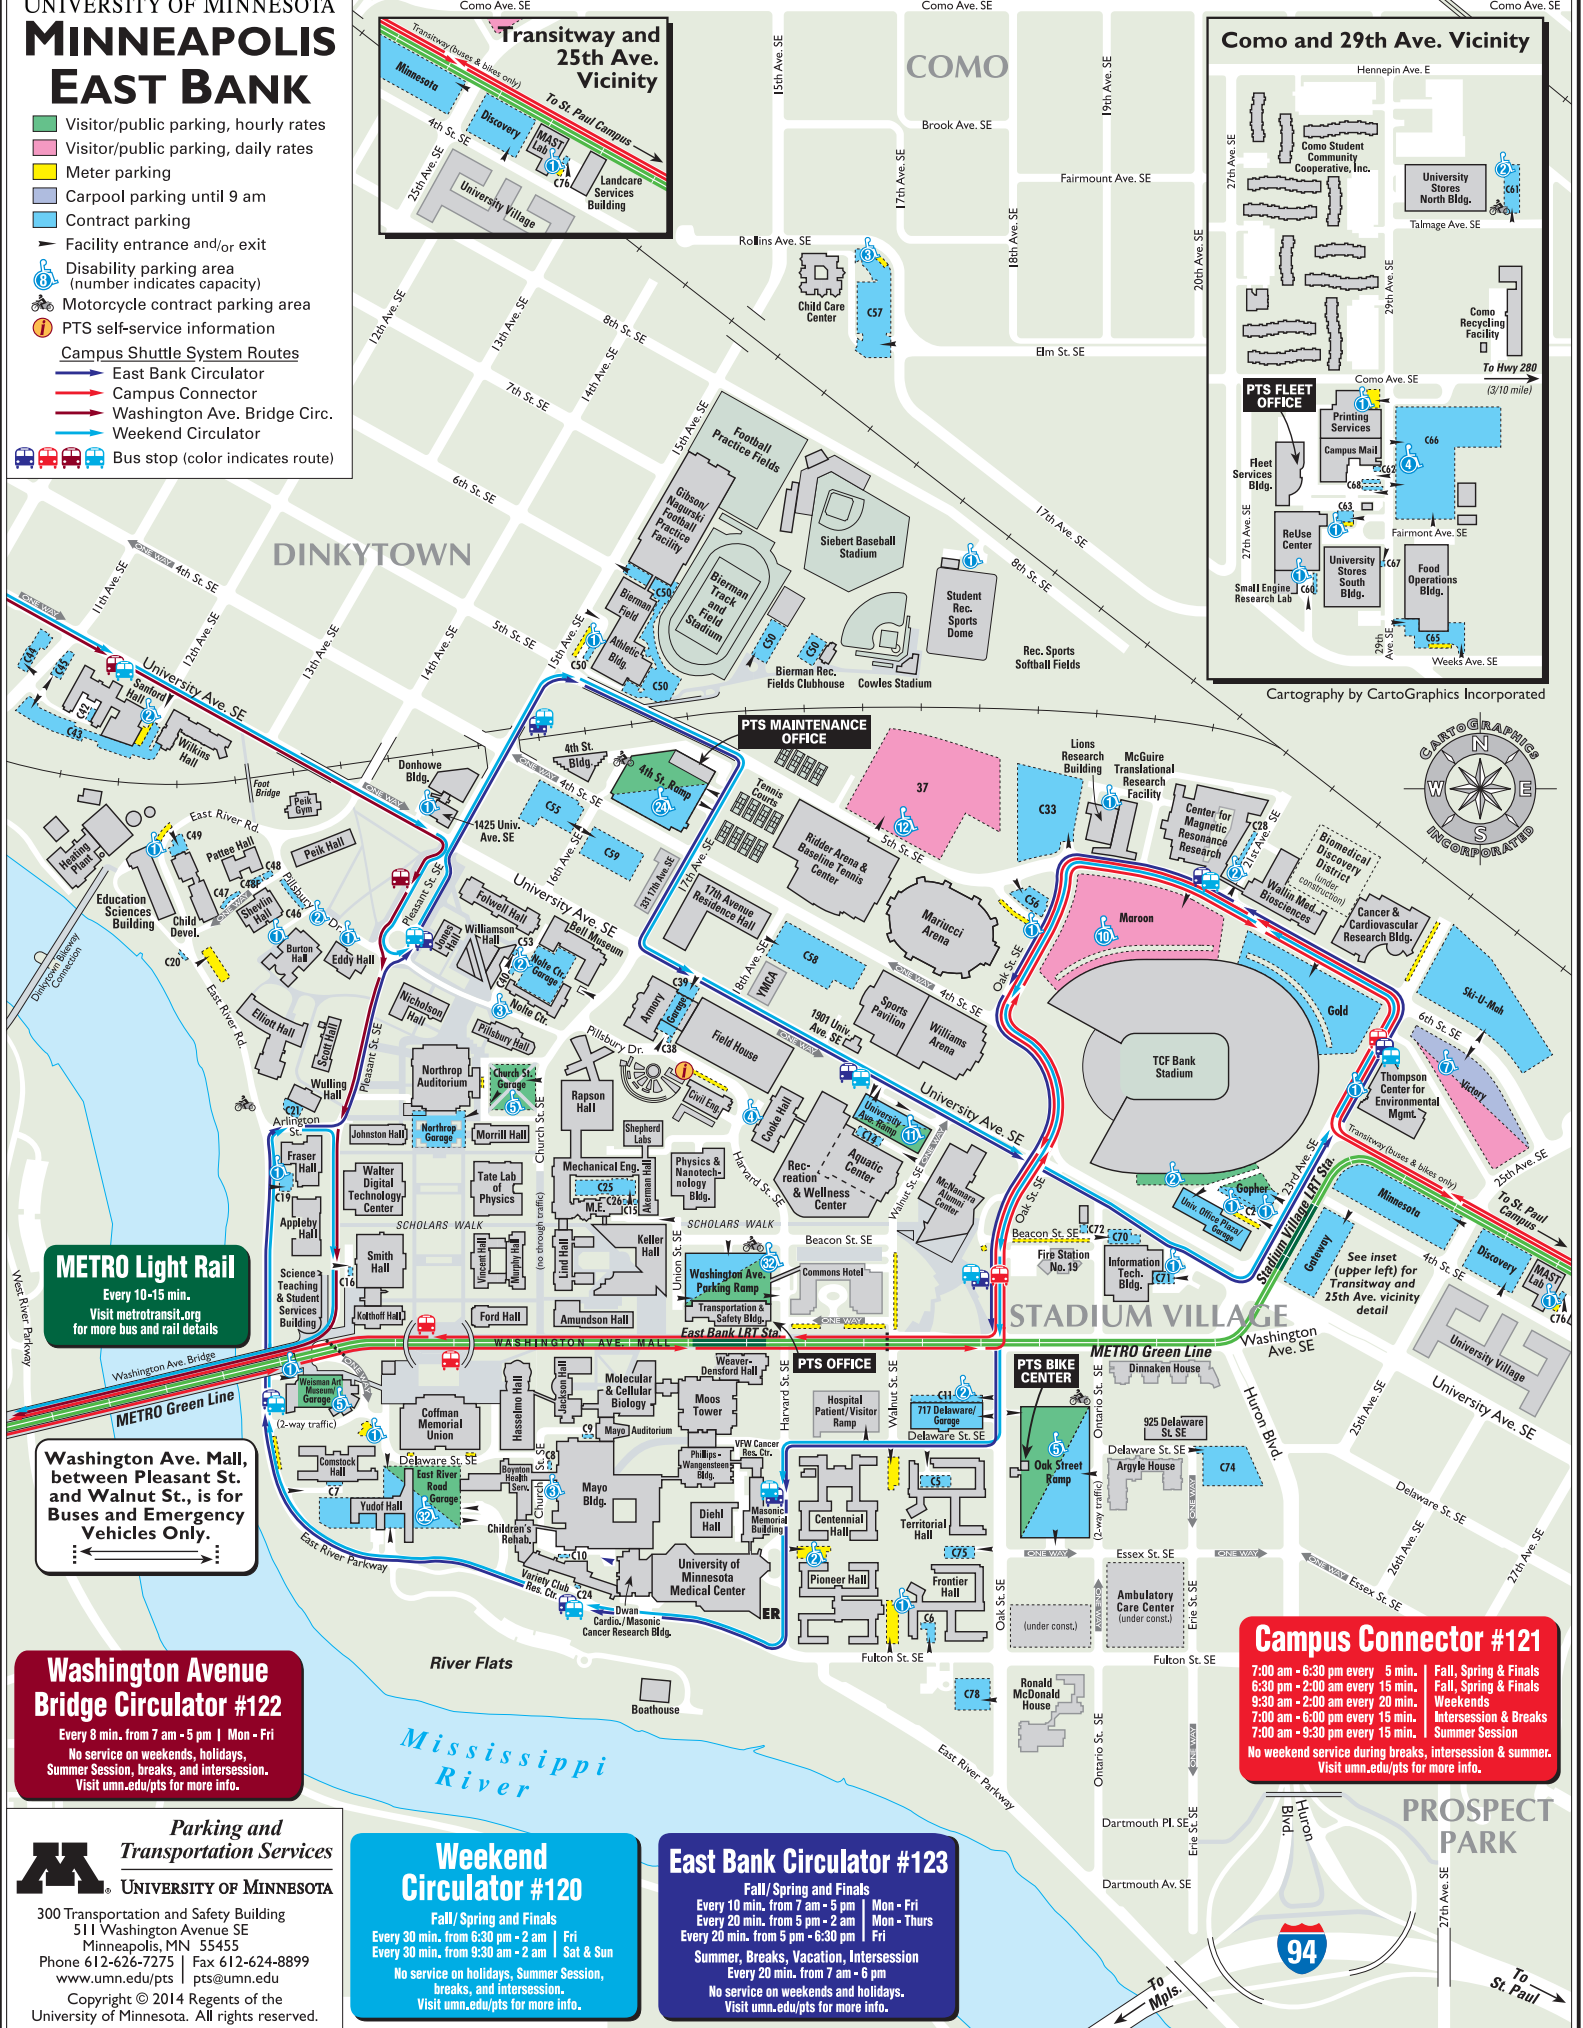

# UNIVERSITY OF MINNESOTA MINNEAPOLIS EAST BANK

- Visitor/public parking, hourly rates
  - Visitor/public parking, daily rates
  - Meter parking
  - Carpool parking until 9 am
  - Contract parking
  - Facility entrance and/or exit
  - Disability parking area (number indicates capacity)
  - Motorcycle contract parking area
  - PTS self-service information
- Campus Shuttle System Routes**
- East Bank Circulator
  - Campus Connector
  - Washington Ave. Bridge Circ.
  - Weekend Circulator
- Bus stop (color indicates route)

Cartography by CartoGraphics Incorporated

**METRO Light Rail**  
Every 10-15 min.  
Visit [metrotransit.org](http://metrotransit.org)  
for more bus and rail details

**Washington Ave. Mall, between Pleasant St. and Walnut St., is for Buses and Emergency Vehicles Only.**

**Washington Avenue Bridge Circulator #122**  
Every 8 min., from 7 am - 5 pm | Mon - Fri  
No service on weekends, holidays, Summer Session, breaks, and intersession.  
Visit [umn.edu/pts](http://umn.edu/pts) for more info.

**East Bank Circulator #123**  
Fall/Spring and Finals  
Every 10 min., from 7 am - 5 pm | Mon - Fri  
Every 20 min., from 5 pm - 2 am | Mon - Thurs  
Every 20 min., from 5 pm - 6:30 pm | Fri  
Summer, Breaks, Vacation, Intersession  
Every 20 min., from 7 am - 6 pm  
No service on weekends and holidays.  
Visit [umn.edu/pts](http://umn.edu/pts) for more info.