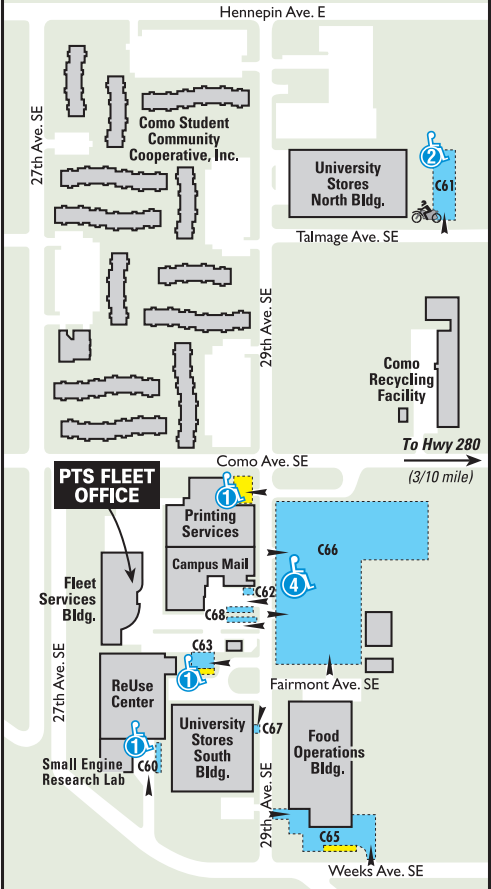

# Como and 29th Ave. Vicinity

-  Meter parking
-  Contract parking
-  Facility entrance and/or exit
-  Disability parking area (number indicates capacity)
-  Motorcycle contract parking area