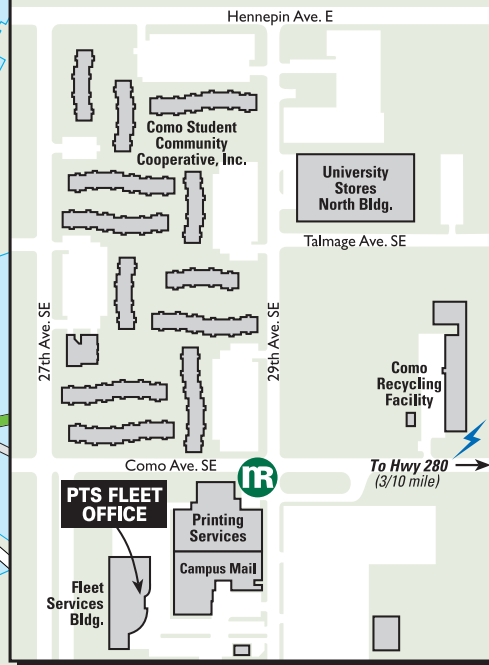

Cartography by CartoGraphics Incorporated

Como and 29th Ave. Vicinity

MARCY-HOLMES

DINKYTOWN

MINNEAPOLIS CAMPUS

SEVEN CORNERS

WEST BANK

CEDAR-RIVERSIDE

STADIUM VILLAGE

PROSPECT PARK

EAST BANK

Biking information:

- Bike racks are located near most buildings.
- Bicycles prohibited
- Bike lane
- Walk-your-bike area
- Bike locker
- ZAP station
- Air station
- Fix-it station
- Nice Ride bicycle kiosk
- Metro Transit bus stop

Tunnel & skyway information:

1. Tunnel
   - Above-ground connection (level indicated when other than 1st floor)
   - Elevator - disability access
   - Stairway - no disability access
   - PTS self-service information
2. Map scale: 1 inch is approximately 500 feet.
   Open Monday-Friday from 8:00 a.m. to 4:30 p.m. Access varies depending on location. Some tunnels/skyways are restricted. Restrictions are posted at tunnel/skyway entrances. Security cameras and disability access vary from route to route. To contact a free Campus Security Escort, available 24/7, call 612-624-WALK (9255). Questions? Call the PTS Office at 612-626-7275.

No part of this document may be reproduced, in any form, without the prior written permission of Parking and Transportation Services.

Biking / Gopher Way / City Transit System

ACCESS RAMP TO/FROM I-94