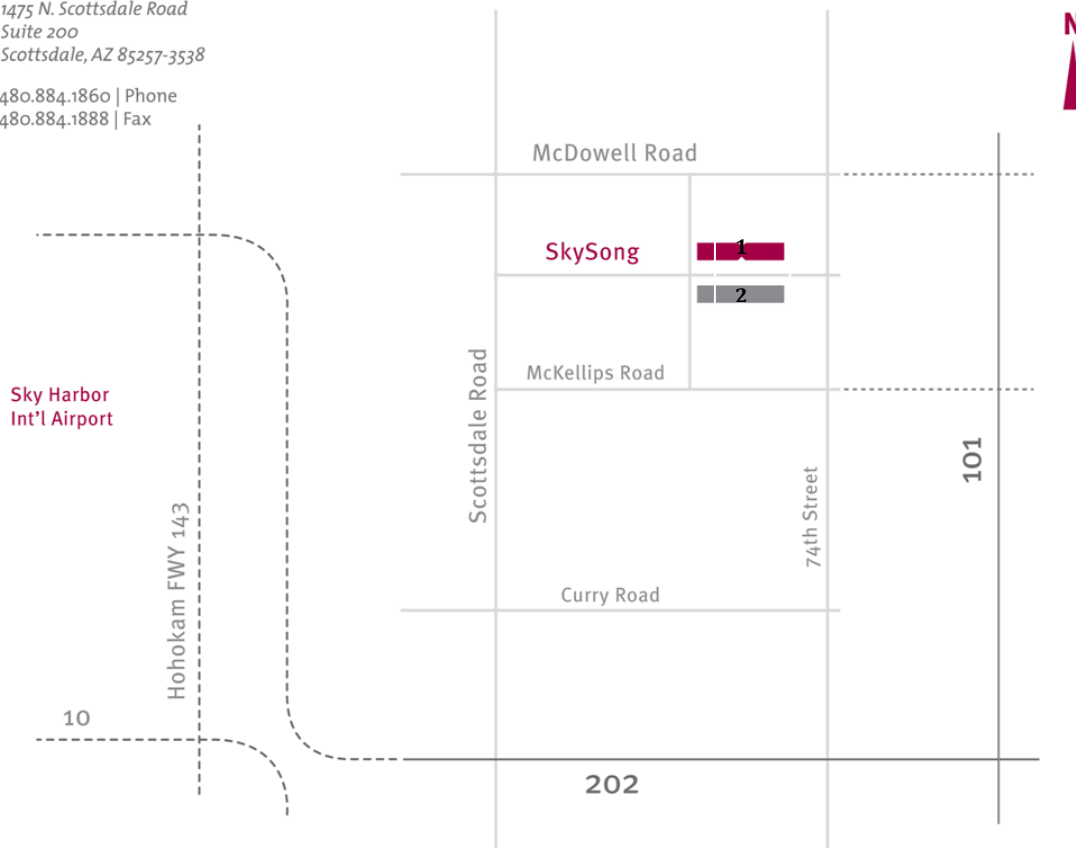

Arizona State University – SkySong
1475 N. Scottsdale Road
Suite 200
Scottsdale, AZ 85257-3538

480.884.1860 | Phone
480.884.1888 | Fax

Directions: From the North:
Travel southbound on Scottsdale Road and pass through the light on McDowell Road
Turn left (east) onto SkySong Road (there is a stoplight at the intersection)

From the East:
From Loop 101, exit McDowell Road
Head west on McDowell Road
Turn left onto Scottsdale Road
Turn left (east) onto SkySong Road (there is a stoplight at the intersection)

From Phoenix Sky Harbor International Airport:
Go East on Sky Harbor Blvd.
Take AZ-202 E toward Tempe.
Take Scottsdale Road EXIT 7.
Turn left on N. Scottsdale Road.
Turn right on SkySong Road (just before McDowell).

Parking: As you approach the two SkySong buildings, turn left (north)
Park in any uncovered spots in the lot north of SkySong 1. Once you are parked,
enter the main lobby of SkySong 1 and take the elevators to the 2nd floor.