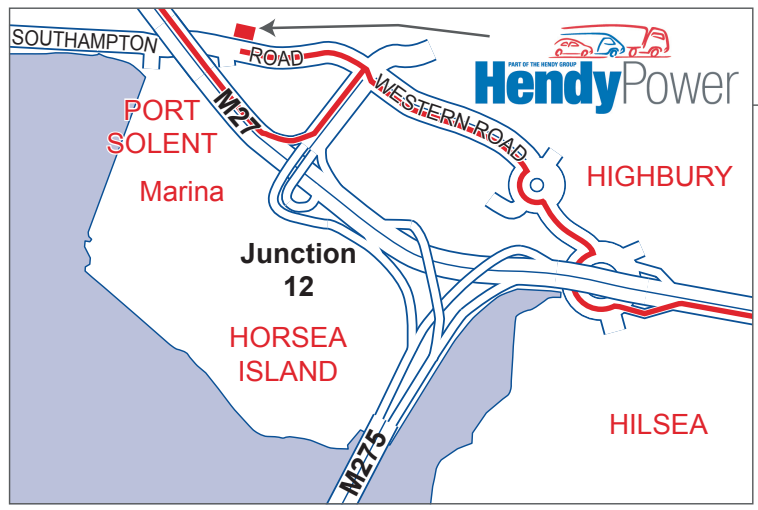

Southampton Road
 Cosham
 Hampshire
 PO6 4RW
 Tel: 02392 322900
 Fax: 02392 322922
 Web: www.hendy.co.uk
 Email: info@hendy-group.com

Directions

- From the West.** Join the M27 motorway heading towards Fareham and Portsmouth, Leave the M27 at junction 12, then merge onto the A27 towards Paulsgrove. At the traffic signals bear left into Southampton Road towards Fareham and the Hendy garage can be found on the right.
- From Chichester.** Take the A27 towards Portsmouth. At Fishbourne Roundabout take the second exit onto the A27 towards Portsmouth. Bear left to remain on the A27, do not merge onto the M27. At the roundabout take the second exit into Western Road, A27, towards Paulsgrove. At the next roundabout take the second exit into Southampton Road, A27, towards Fareham. The Hendy garage can be found on the right.
- From Petersfield and London.** Take the A3 towards Portsmouth and remain on this road as it becomes the A3(M). Bear right, then merge onto the A27. Follow directions as per From Chichester.