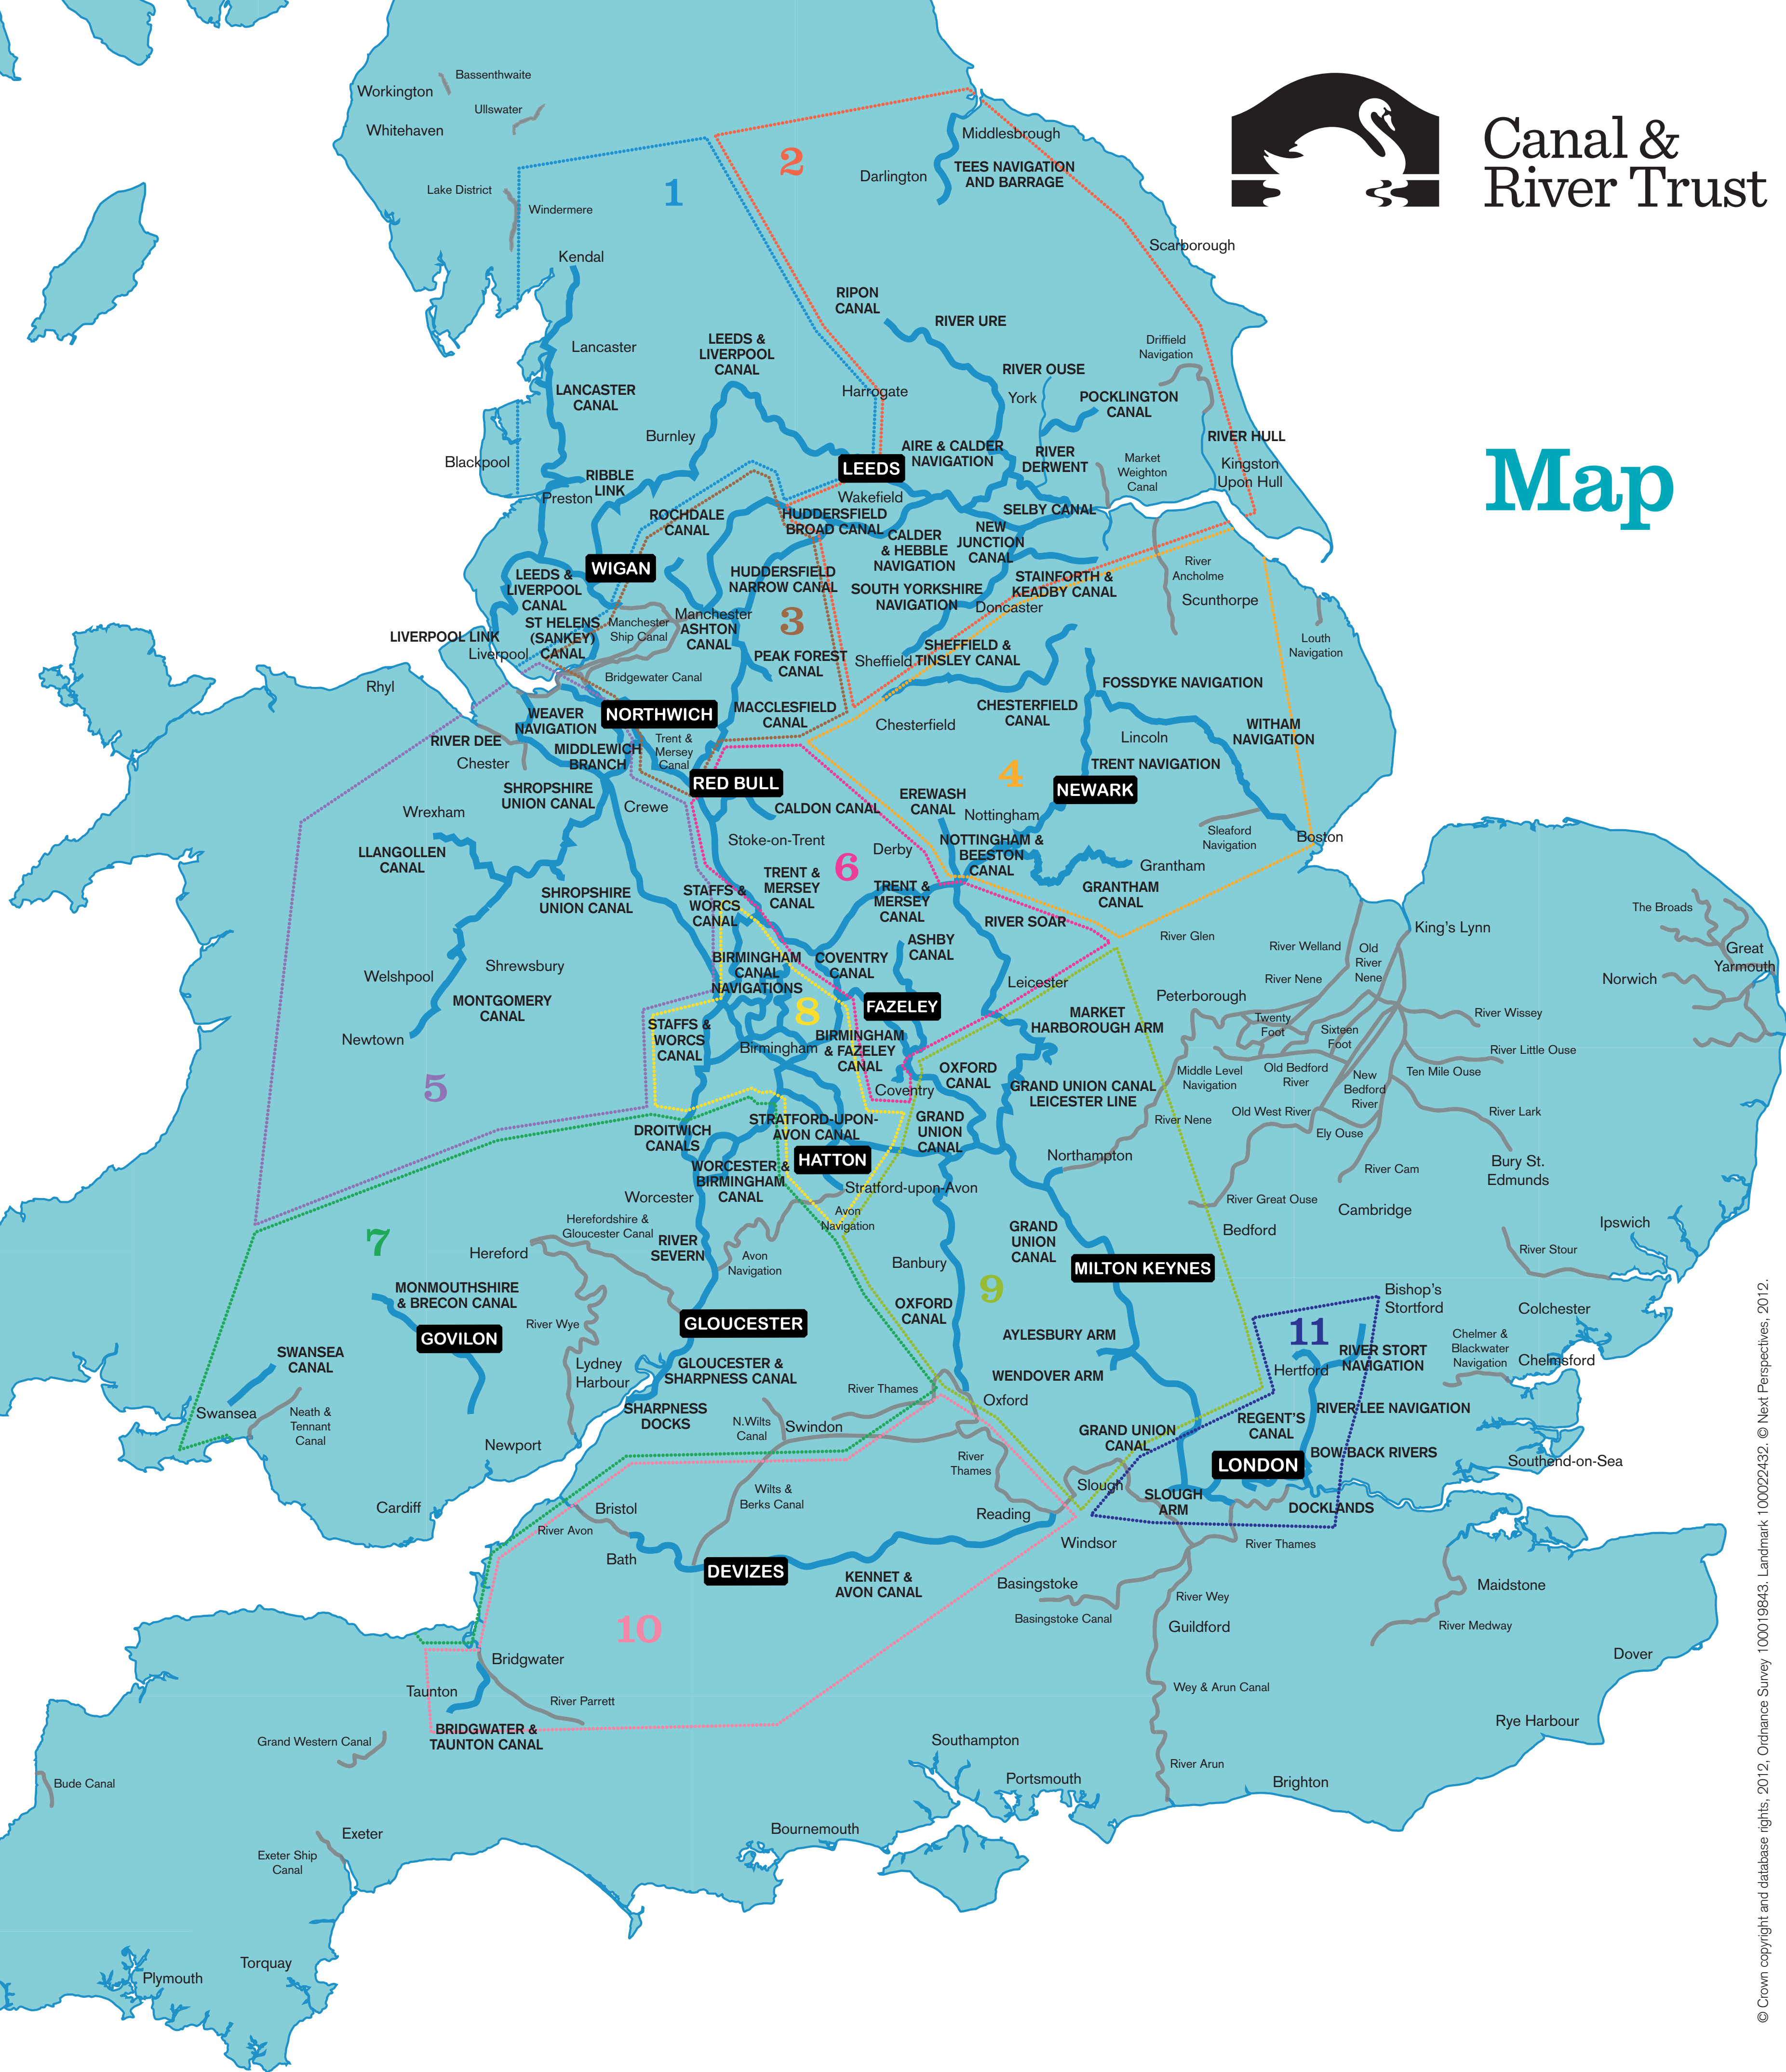

Map

© Crown copyright and database rights, 2012. Ordnance Survey 100019843. Landmark 100022432. © Next Perspectives, 2012.

Waterway Partnership Areas

- 1. North West Waterways
- 2. North East Waterways
- 3. Manchester & Pennines Waterways
- 4. East Midlands Waterways
- 5. North Wales & Borders Waterways
- 6. Central Shires Waterways
- 7. South Wales & Severn Waterways
- 8. West Midlands Waterways
- 9. South East Waterways
- 10. Kennet & Avon Waterways
- 11. London Waterways

Waterway Partnerships not shown on map
All Wales Partnership
Museums and Attractions Partnership

Map Key

- LONDON Canal & River Trust offices
- Canal & River Trust waterways
- AINA waterways

This map includes waterways managed by members of the Association of Inland Navigation Authorities (AINA). There are other inland waterways that have not been included, the information on this map is for guidance only, for accurate information please visit our website.

Canal & River Trust

First Floor North Station House
500 Elder Gate Milton Keynes MK9 1BB

T: 0303 040 4040
E: customer.services@canalrivertrust.org.uk

Registered charity 1146792