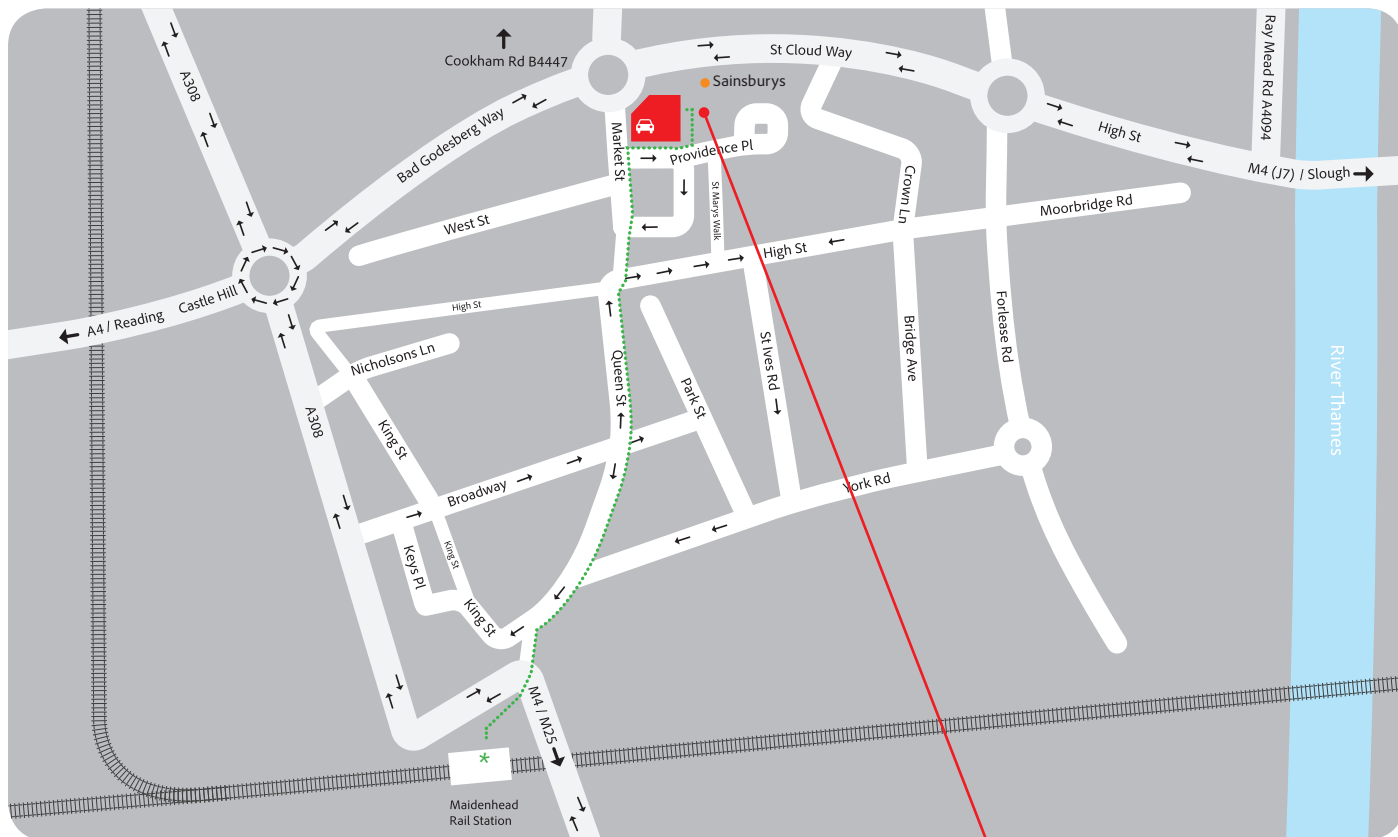

ADOBE SYSTEMS EUROPE LIMITED

Market House, 34-38 Market Street, Maidenhead, Berkshire, SL6 8AD, United Kingdom

www.adobe.com/uk | Tel: +44 (0)1628 590 000 | Fax: +44 (0)1628 590 100

Directions:

From M40

From M40 toward London/Warwick/Startford,
At junction 4, take the A404 exit to H.Wycombe/Marlow/Maidenhead,
At the roundabout, take the 5th exit onto A404,
At the roundabout, take the 2nd exit onto Marlow Rd/A308,
Continue to follow A308,
At the roundabout, take the 1st exit onto Bad Godesberg Way/A4,
At the roundabout, take the 3rd exit onto Market St,
Turn left into the Adobe Underground Parking.

From M4 (Heathrow Airport)

Merge onto M4 via the ramp to M25/Gatwick Airport,
At junction 7, take the A4 exit to Slough(West),
At the roundabout, take the 1st exit onto Bath Rd/A4,
Continue to follow A4,
At the 4th roundabout, take the 1st exit onto Market St,
Turn left into the Adobe Underground Parking.

From Maidenhead Rail Station (about 6 mins walk):

Cross the A308 at the traffic lights,
Head down Queen Street,
At the end bear right, then immediately left down Market Street,
Take a right turning onto Providence Place and follow the road round,
Cross the Street, walk 100 metres,
Adobe will be on the left, opposite Sainsburys.