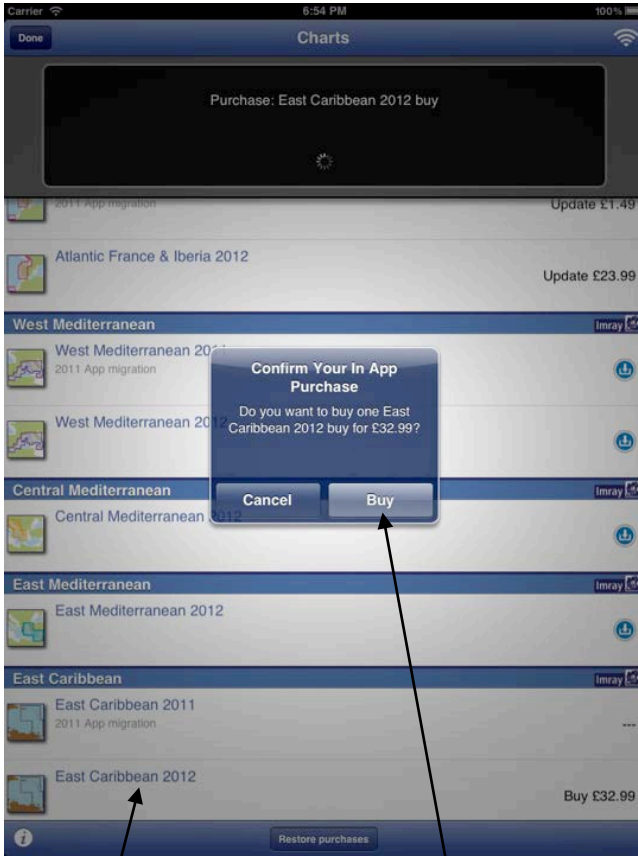

Chart Navigator

Chart Store - purchase/manage charts

www.imray.com

TUCABO

www.tucabo.com

support@tucabo.com

Chart Store - purchasing

Launch Chart Store

Chart Store - purchasing

Charts have been purchased and can be downloaded

2011 app was purchased and Version 2.x is installed Migration is possible

2011 app was purchased and Version 2.x is installed Reduced price to update to 2012 charts

2011 app was NOT purchased Migration is NOT possible

Buy price for 2012 charts

Chart Store - purchasing

Tap on chart set

Confirm the Purchase to the App Store

Enter Apple ID and Password

Purchase complete Charts available

Chart Store - download

Select charts

All charts

Chart Store - download

Progress

WiFi recommended

Downloading large amounts of data may be slow and incur costs from the network provider

Tap to start download