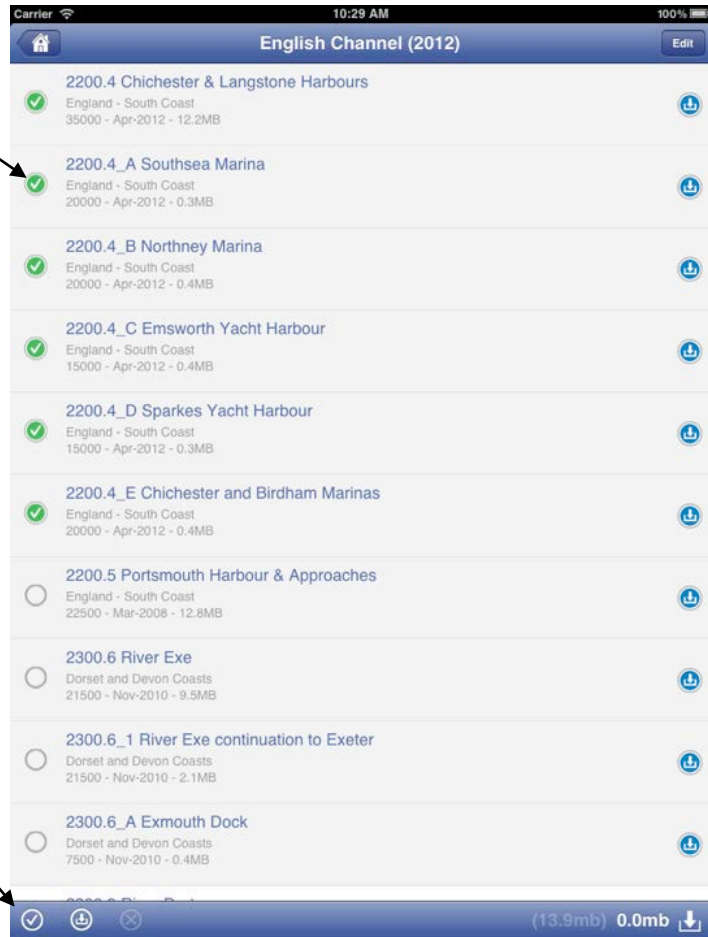

Chart Store - purchasing

Charts have been purchased and can be downloaded

2011 app was purchased and Version 2.x is installed Migration is possible

2011 app was purchased and Version 2.x is installed Reduced price to update to 2012 charts

2011 app was NOT purchased Migration is NOT possible

Buy price for 2012 charts

Chart Store - purchasing

Tap on chart set

Confirm the Purchase to the App Store

Enter Apple ID and Password

Purchase complete Charts available

Chart Store - download

Select charts

All charts

Chart Store - download

Progress

WiFi recommended

Downloading large amounts of data may be slow and incur costs from the network provider

Tap to start download