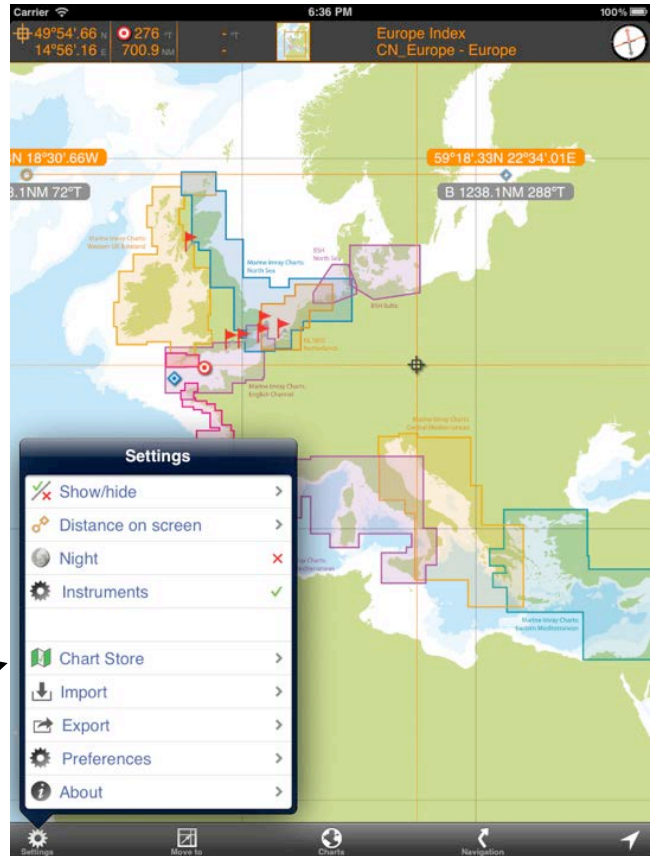

Chart Navigator

Chart Store - purchase/manage charts

www.imray.com

TUCABO

www.tucabo.com

support@tucabo.com

Chart Store - purchasing

Launch Chart Store

Chart Store - purchasing

Charts have been purchased and can be downloaded

2011 app was purchased and Version 2.x is installed Migration is possible

2011 app was purchased and Version 2.x is installed Reduced price to update to 2012 charts

2011 app was NOT purchased Migration is NOT possible

Buy price for 2012 charts

Chart Store - purchasing

Tap on chart set

Confirm the Purchase to the App Store

Enter Apple ID and Password

Purchase complete Charts available

Tap again to pause

Chart store - uninstall

Edit mode

Select charts to uninstall

Confirm to delete
NB deletion of a large number of charts may take several minutes

Chart Name	Region	Size	Status
G1 Mainland Greece and the Peloponnisos	Greece - Ionian Sea	17.6MB	Selected
G1_A Órmos Falirou	Greece - Ionian Sea	4.0MB	Selected
G11 North Ionian Islands	Greece - Ionian Sea	19.1MB	Not Selected
G11_A Continuation of North Ionian Islands to Nisis Oithoni	Greece - Ionian Sea	1.2MB	Selected
G11_B Vórión Stenó Kérkiras	Greece - Ionian Sea	1.5MB	Selected
G11_C Órmos Gouvíon (Nisos Kérkiras)	Greece - Ionian Sea	1.3MB	Selected
G11_D Kérkiras (Corfu Town) (Nisos Kérkiras)	Greece - Ionian Sea	1.7MB	Selected
G11_E Órmos Párga	Greece - Ionian Sea	1.1MB	Not Selected
G11_F Continuation of Amvrakikós Kólpos	Greece - Ionian Sea	2.9MB	Not Selected
G11_G Limin Alpa (Nisos Kérkiras)	Greece - Ionian Sea	1.8MB	Not Selected