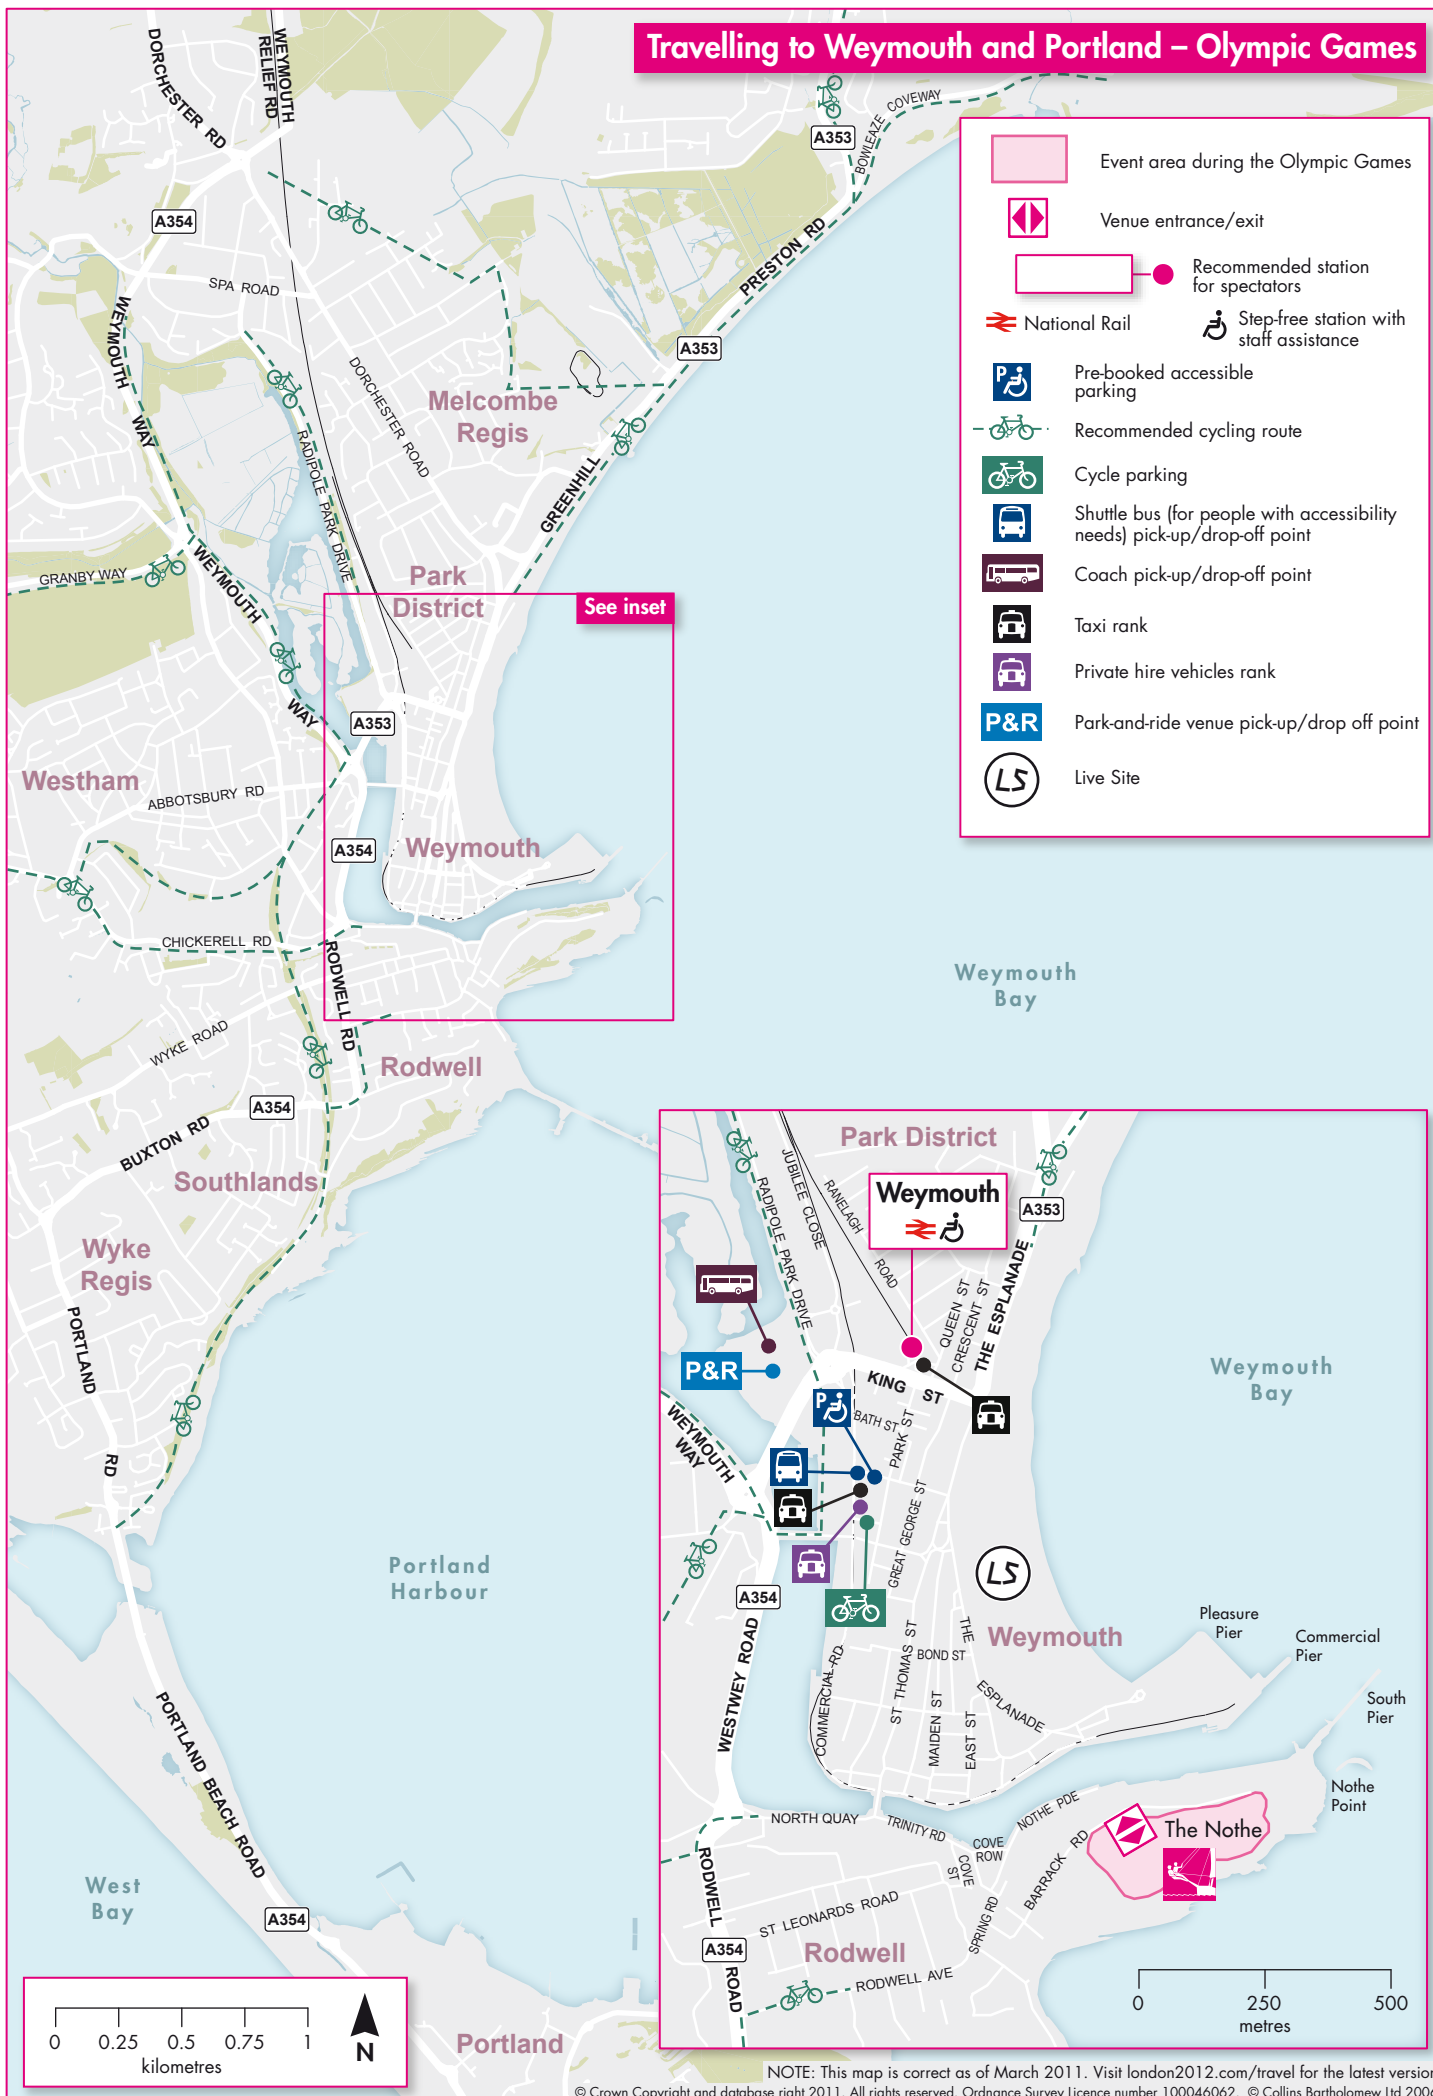

Travelling to Weymouth and Portland – Olympic Games

Locations of park-and-ride car parks and drop-off point for shuttle bus (for people with accessibility needs) at venue to be confirmed.