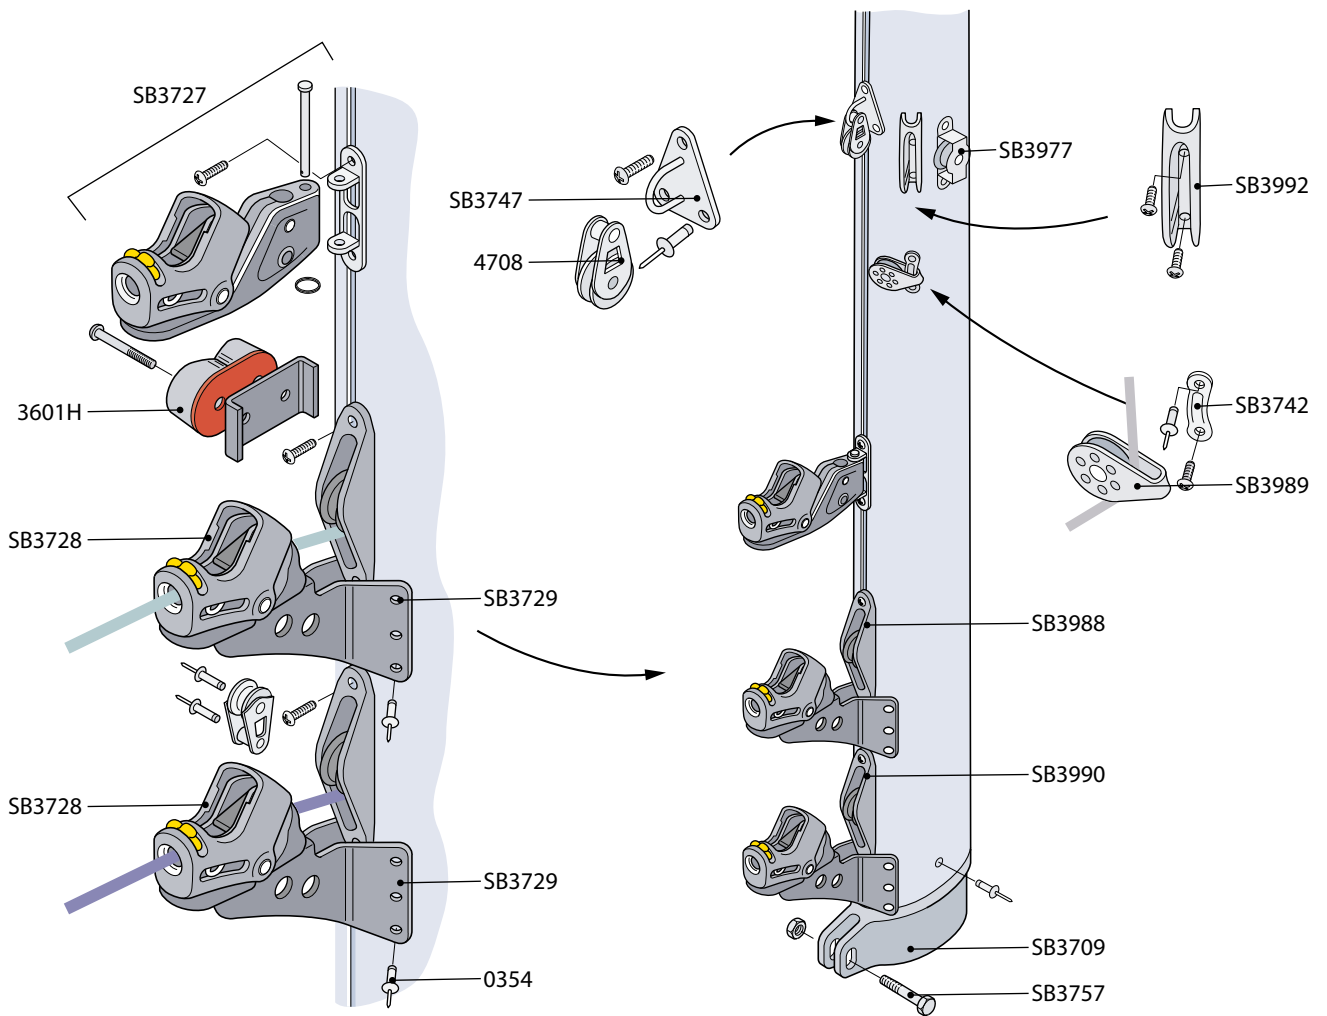

SAIL NUMBERS

Sail No.	Black
0	3410F
1	3411F
2	3412F
3	3413F
4	3414F
5	3415F
6	3416F
7	3417F
8	3418F
GBR	D60058

IMPORTANT NOTICE: All diagrams, drawings and related information are the intellectual property of Performance Sailcraft Europe Limited. Any copying, distributing or other use without our prior written permission is strictly prohibited. © 2005 Performance Sailcraft Europe Limited.