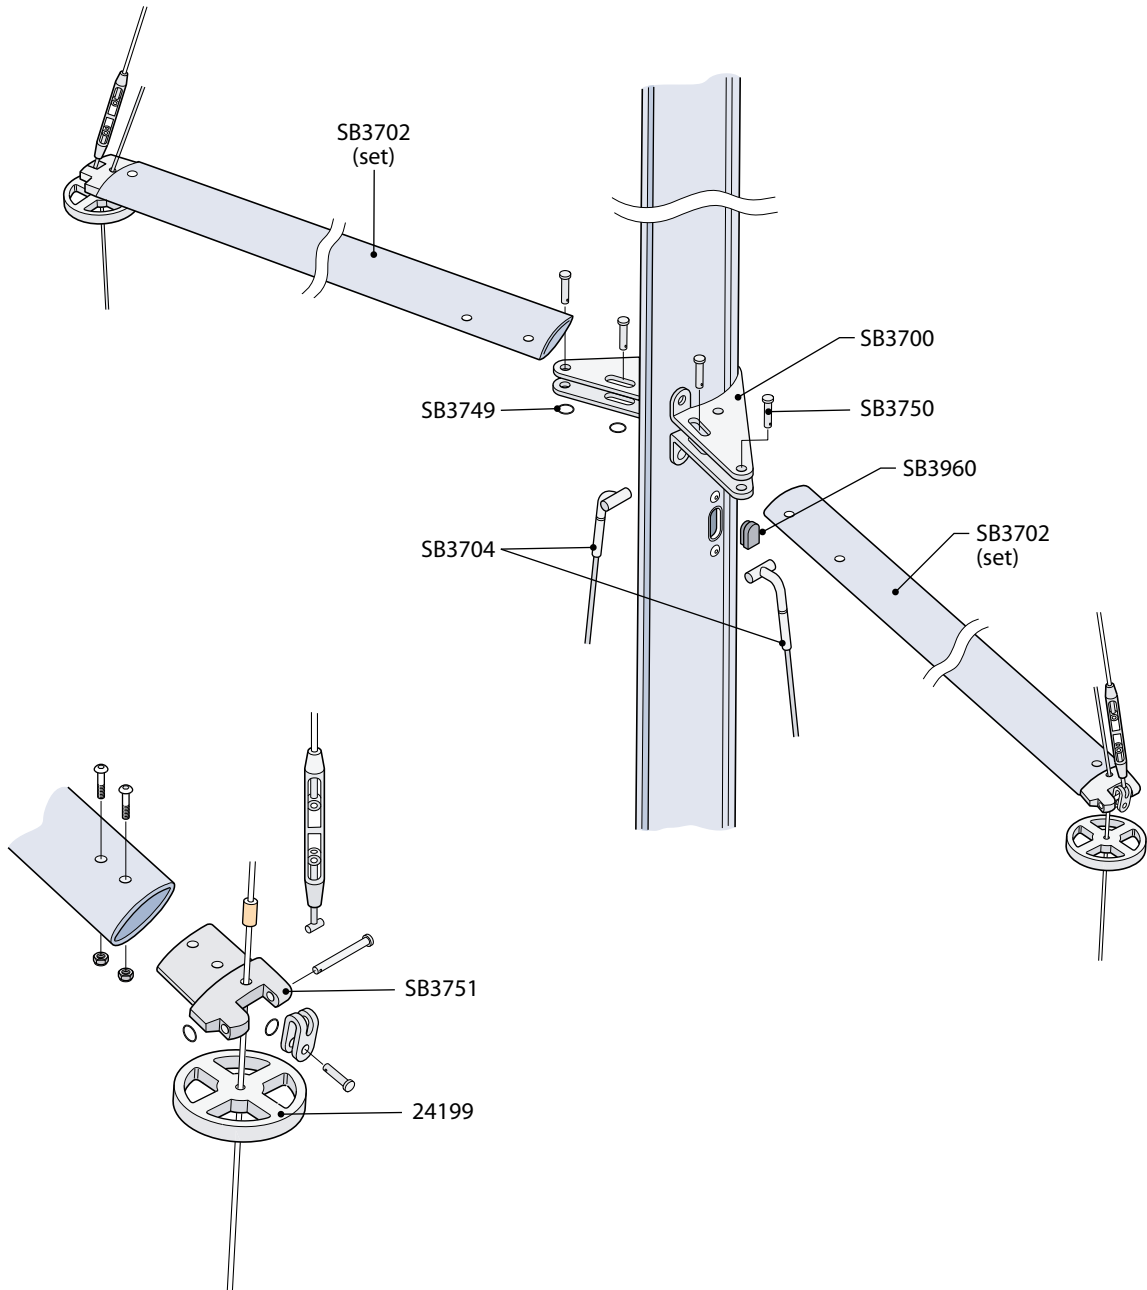

SAIL NUMBERS

Sail No.	Black
0	3410F
1	3411F
2	3412F
3	3413F
4	3414F
5	3415F
6	3416F
7	3417F
8	3418F
GBR	D60058

IMPORTANT NOTICE: All diagrams, drawings and related information are the intellectual property of Performance Sailcraft Europe Limited. Any copying, distributing or other use without our prior written permission is strictly prohibited. © 2005 Performance Sailcraft Europe Limited.