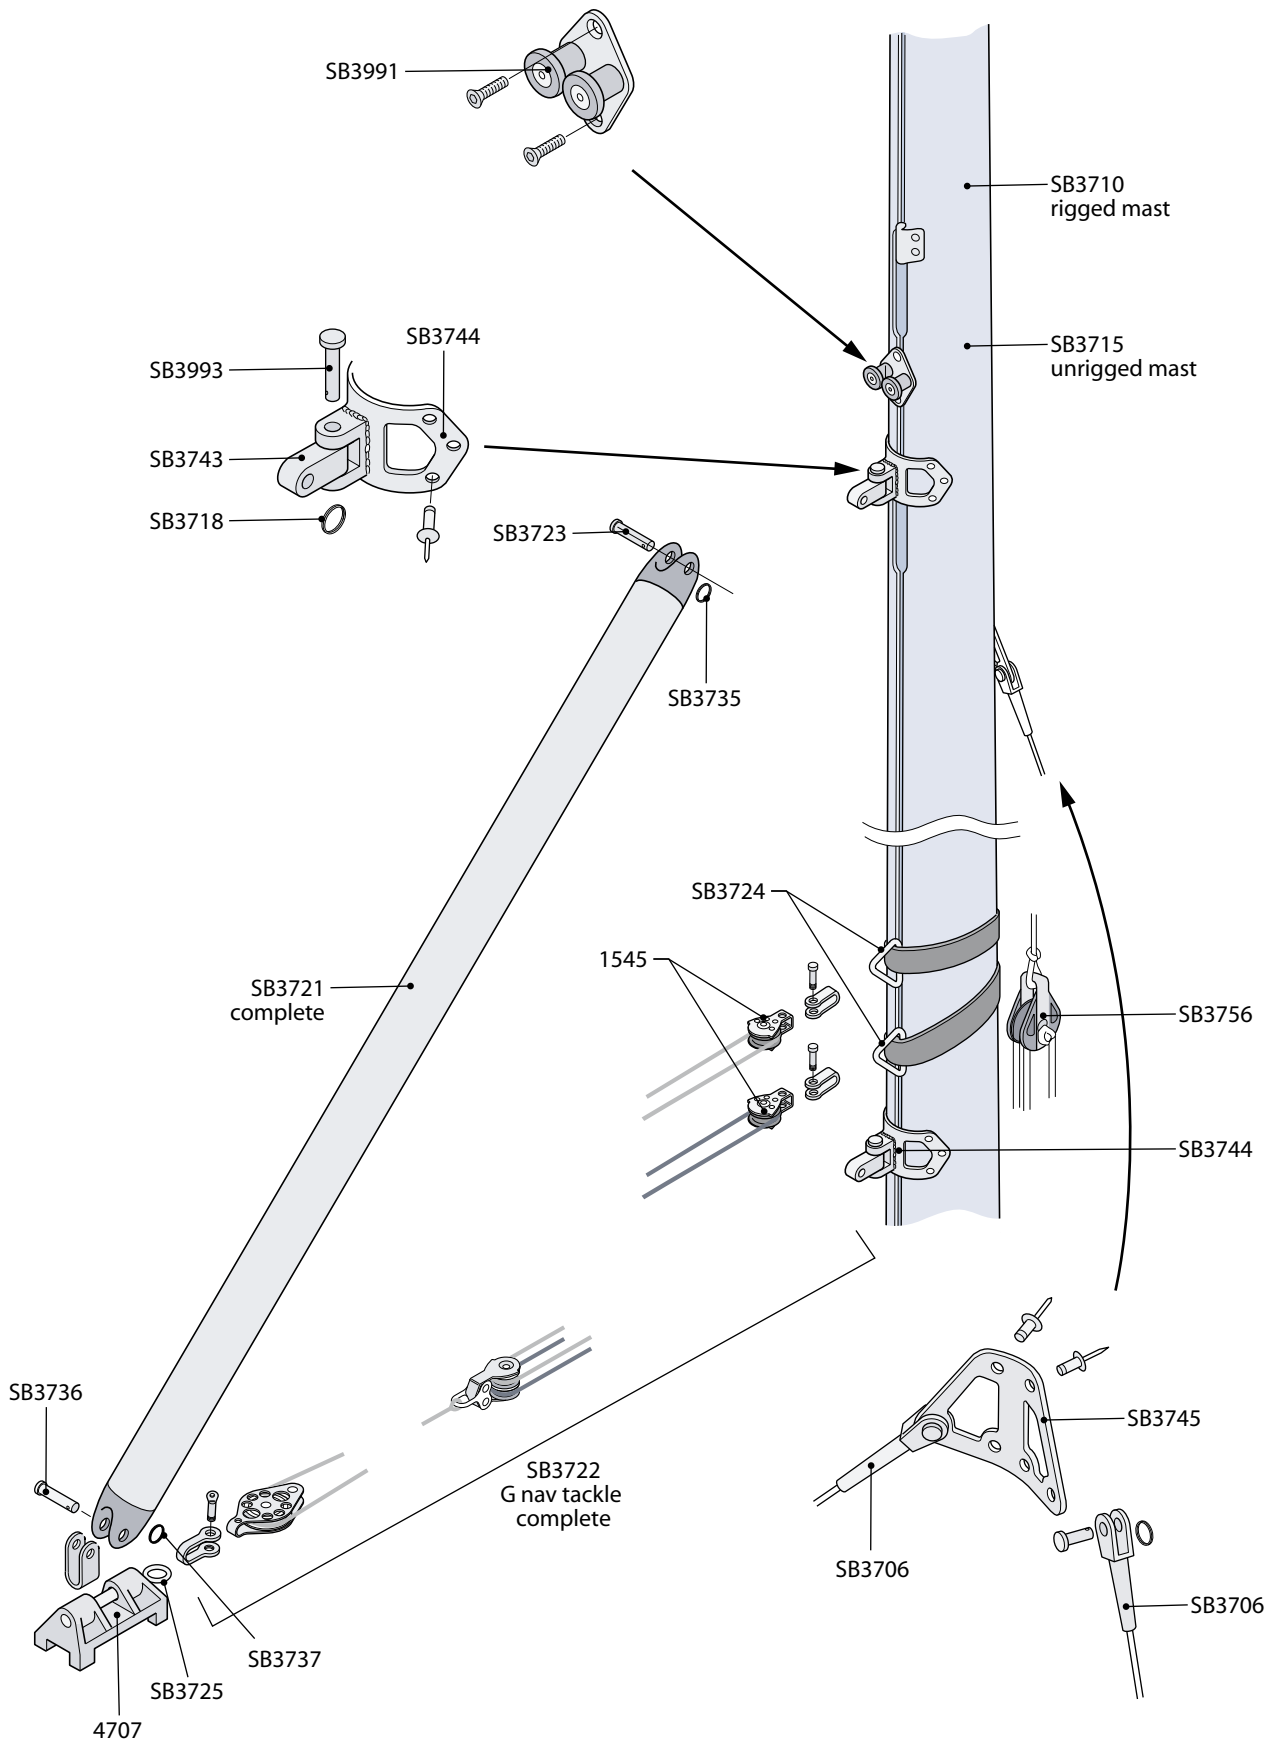

SAIL NUMBERS

Sail No.	Black
0	3410F
1	3411F
2	3412F
3	3413F
4	3414F
5	3415F
6	3416F
7	3417F
8	3418F
GBR	D60058

IMPORTANT NOTICE: All diagrams, drawings and related information are the intellectual property of Performance Sailcraft Europe Limited. Any copying, distributing or other use without our prior written permission is strictly prohibited. © 2005 Performance Sailcraft Europe Limited.