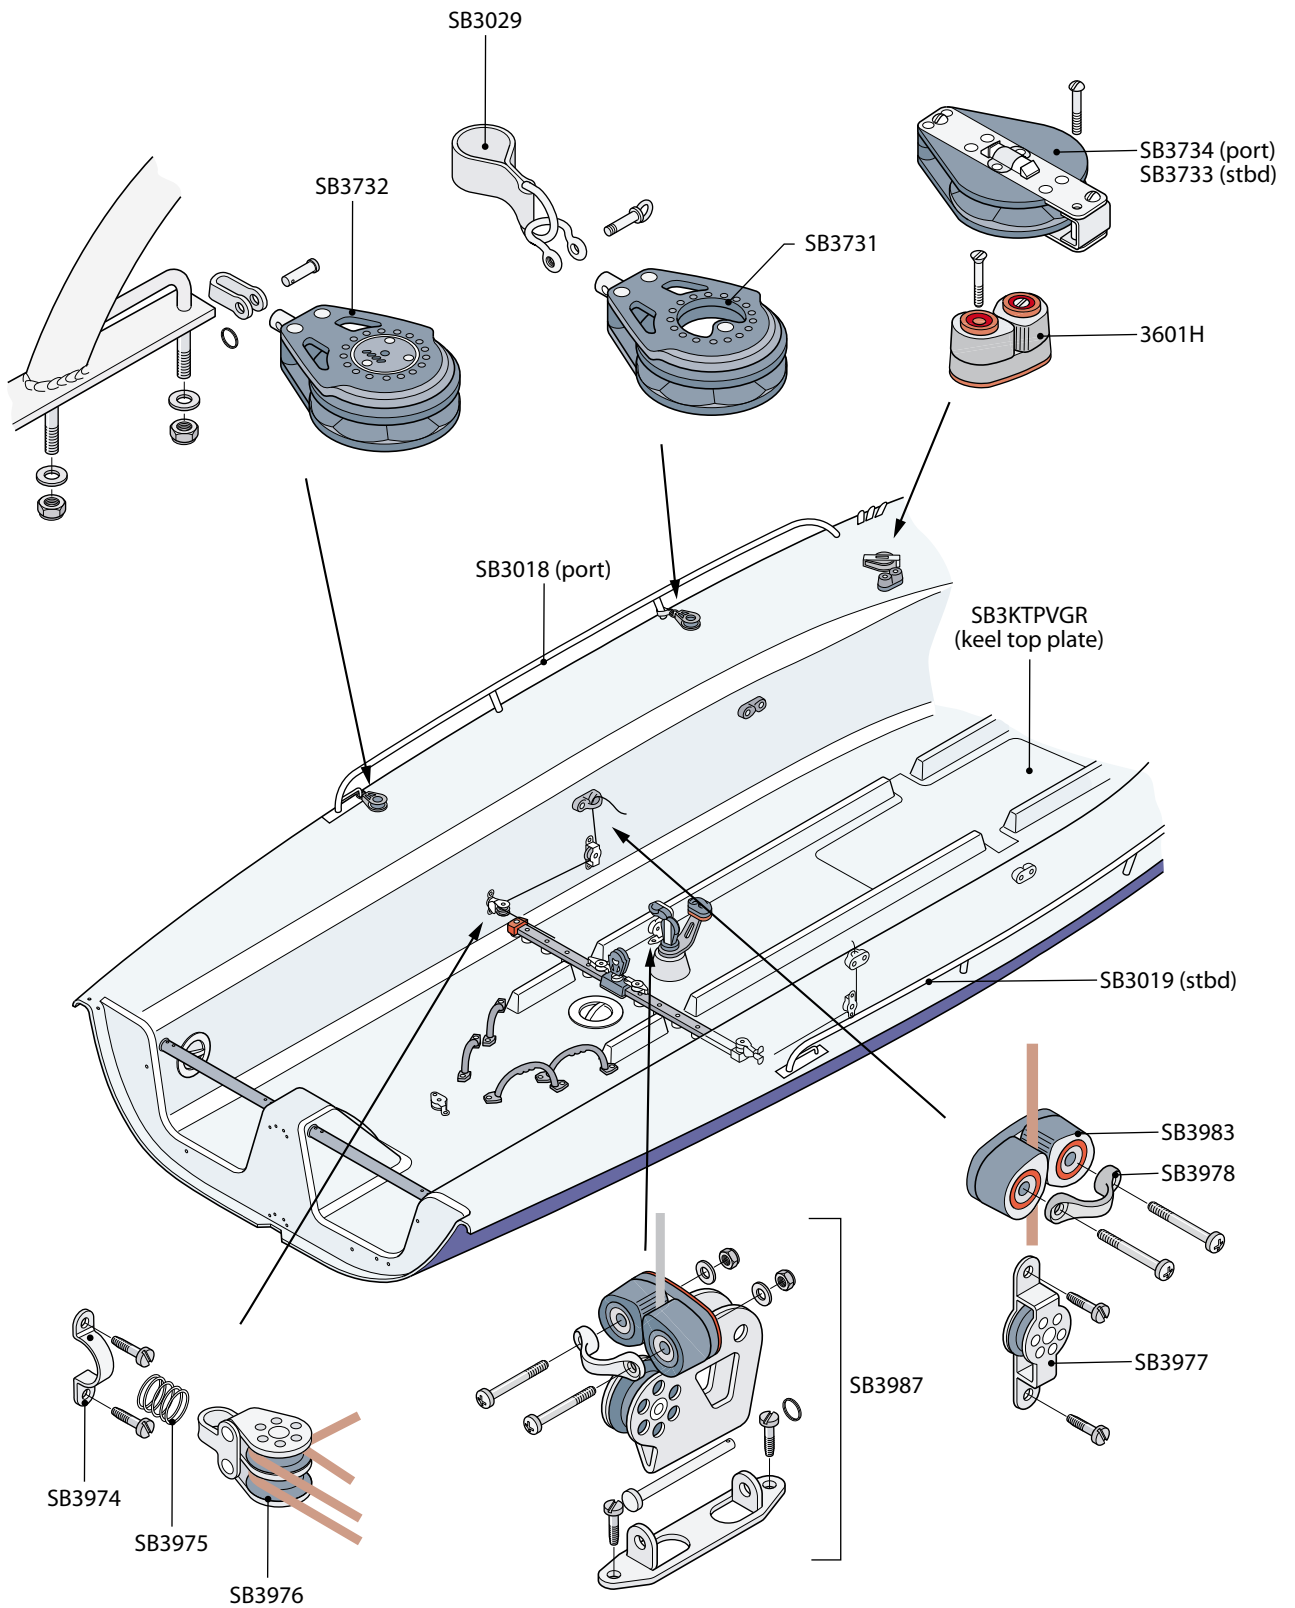

SAIL NUMBERS

Sail No.	Black
0	3410F
1	3411F
2	3412F
3	3413F
4	3414F
5	3415F
6	3416F
7	3417F
8	3418F
GBR	D60058

IMPORTANT NOTICE: All diagrams, drawings and related information are the intellectual property of Performance Sailcraft Europe Limited. Any copying, distributing or other use without our prior written permission is strictly prohibited. © 2005 Performance Sailcraft Europe Limited.