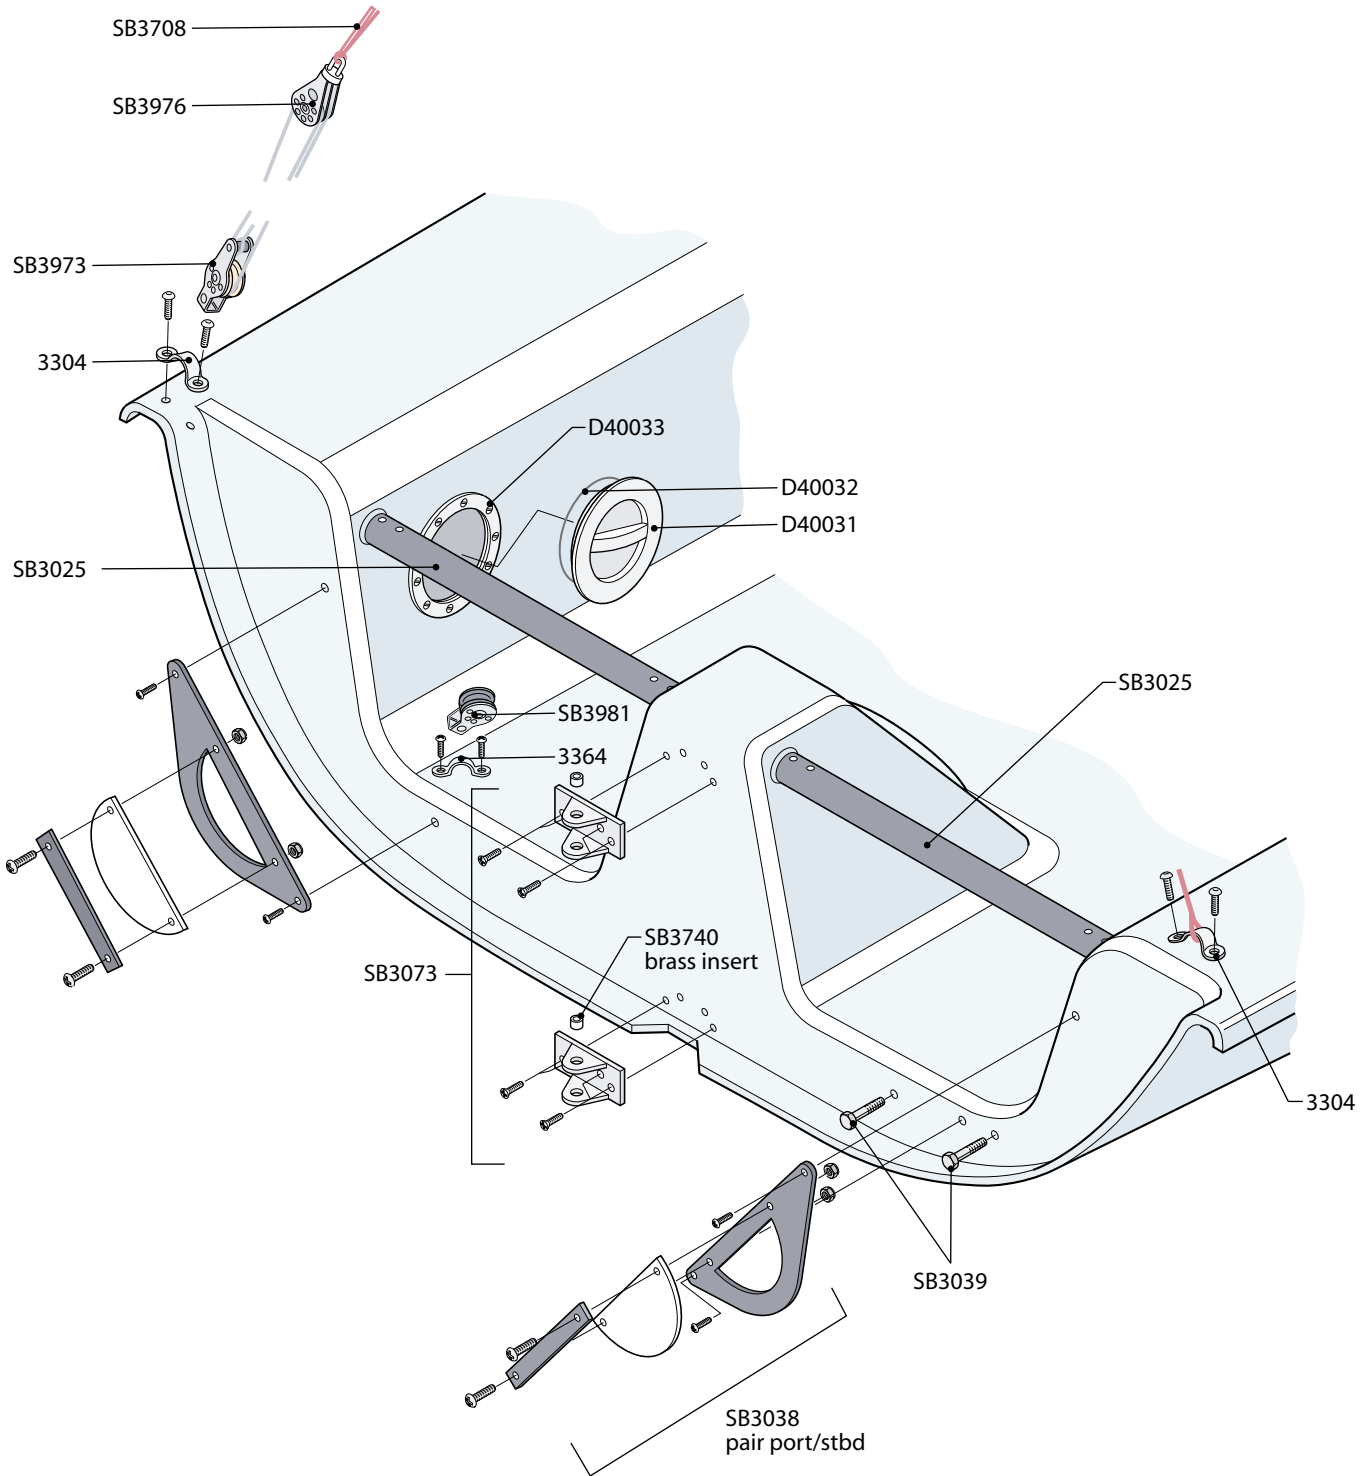

SAIL NUMBERS

Sail No.	Black
0	3410F
1	3411F
2	3412F
3	3413F
4	3414F
5	3415F
6	3416F
7	3417F
8	3418F
GBR	D60058

IMPORTANT NOTICE: All diagrams, drawings and related information are the intellectual property of Performance Sailcraft Europe Limited. Any copying, distributing or other use without our prior written permission is strictly prohibited. © 2005 Performance Sailcraft Europe Limited.