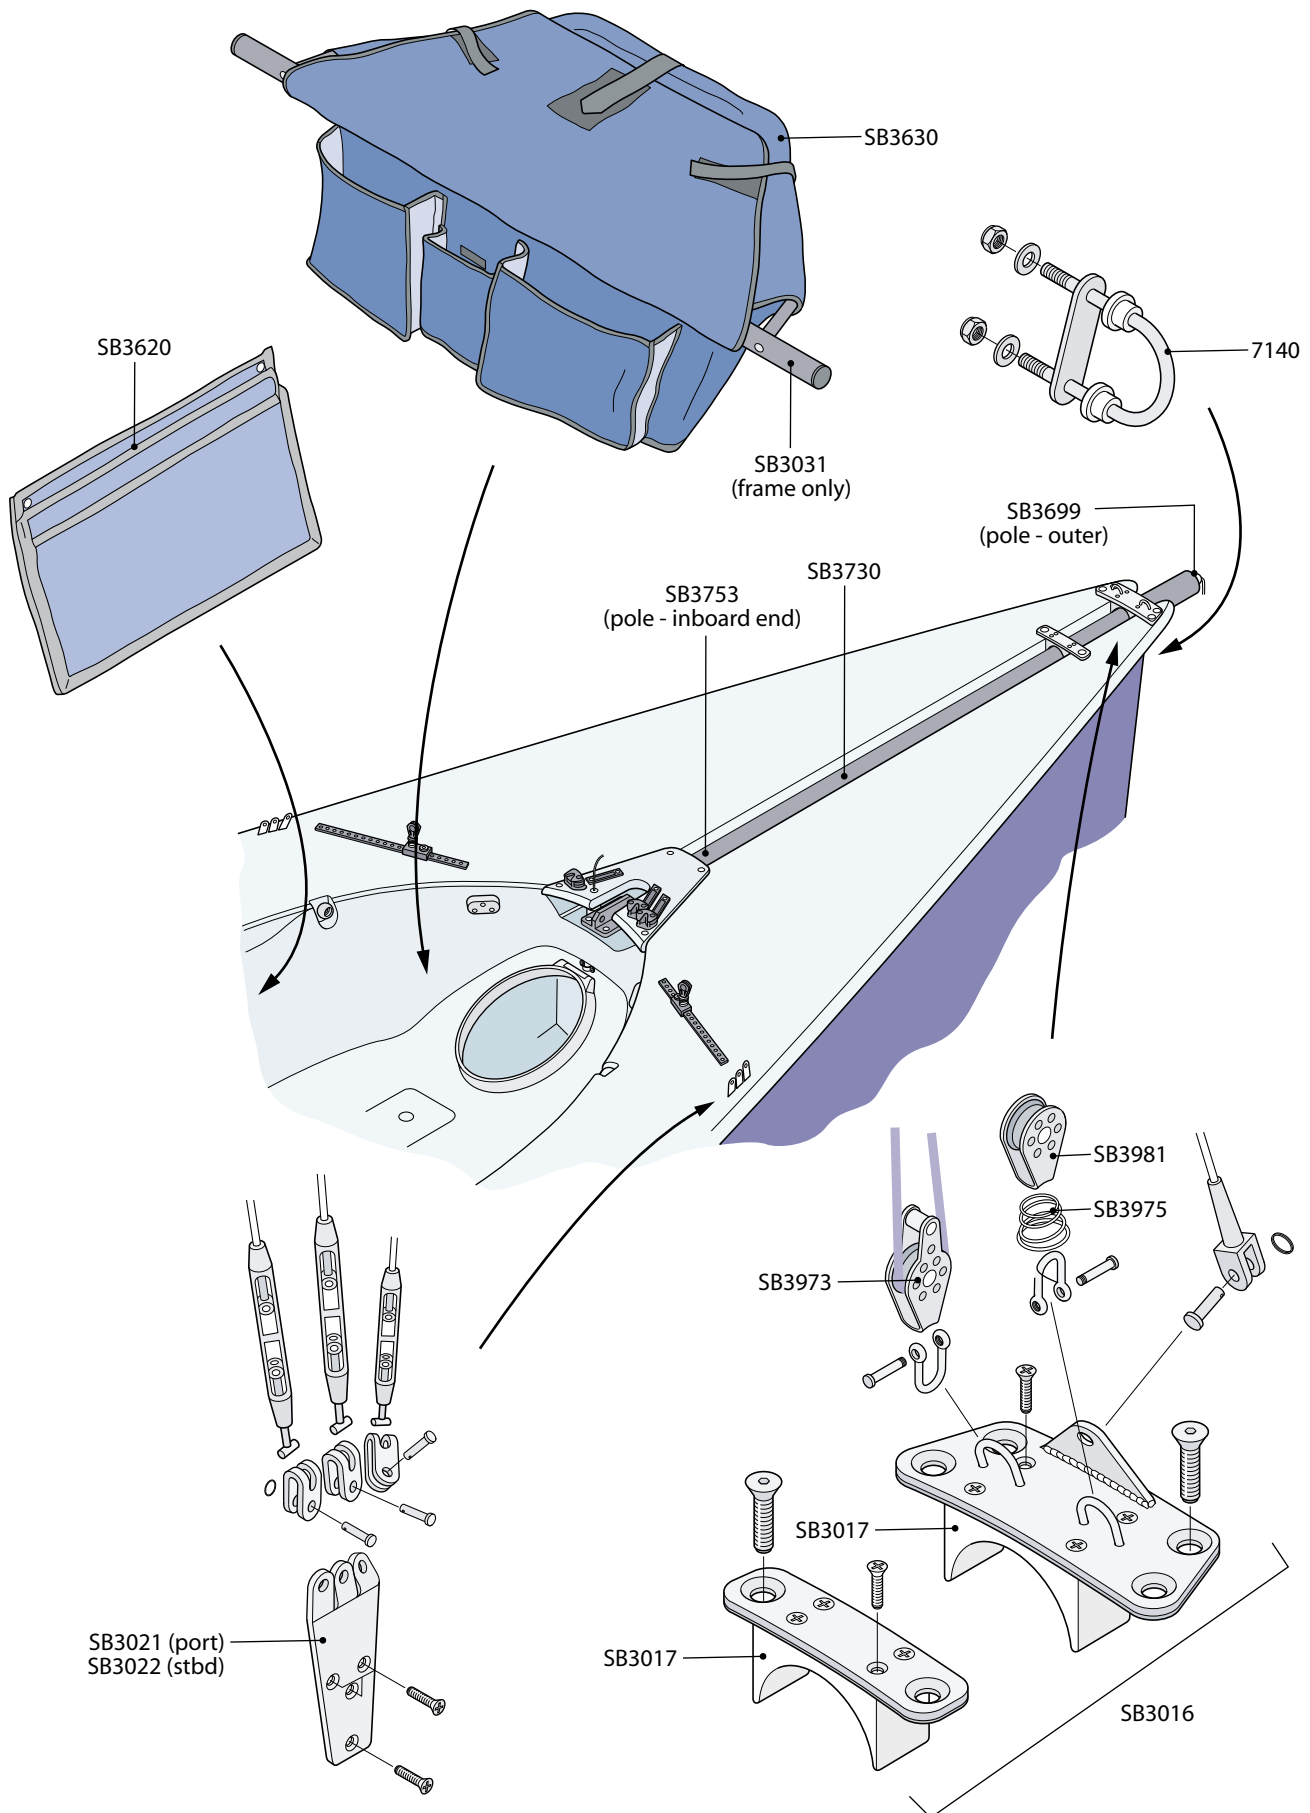

SAIL NUMBERS

Sail No.	Black
0	3410F
1	3411F
2	3412F
3	3413F
4	3414F
5	3415F
6	3416F
7	3417F
8	3418F
GBR	D60058

IMPORTANT NOTICE: All diagrams, drawings and related information are the intellectual property of Performance Sailcraft Europe Limited. Any copying, distributing or other use without our prior written permission is strictly prohibited. © 2005 Performance Sailcraft Europe Limited.