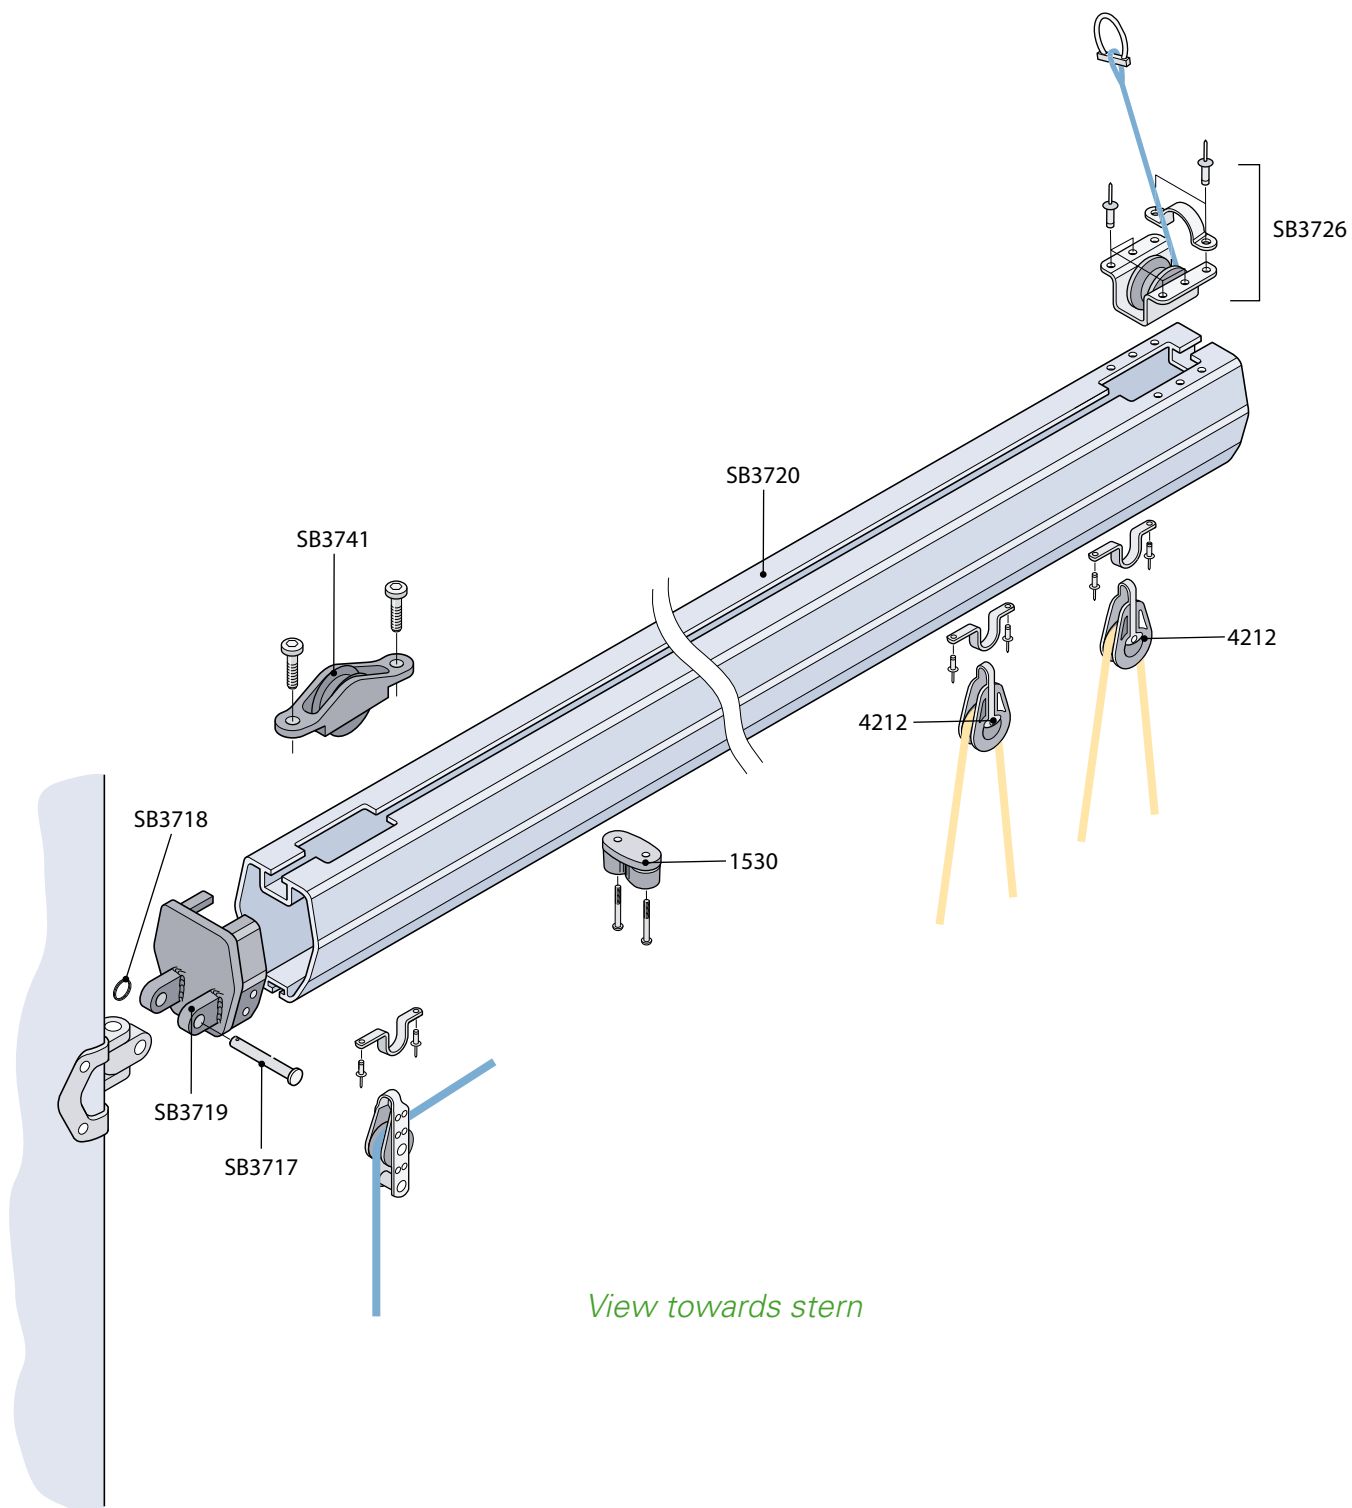

SAIL NUMBERS

Sail No.	Black
0	3410F
1	3411F
2	3412F
3	3413F
4	3414F
5	3415F
6	3416F
7	3417F
8	3418F
GBR	D60058

IMPORTANT NOTICE: All diagrams, drawings and related information are the intellectual property of Performance Sailcraft Europe Limited. Any copying, distributing or other use without our prior written permission is strictly prohibited. © 2005 Performance Sailcraft Europe Limited.