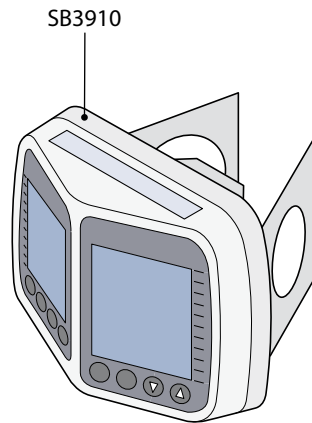

SAIL NUMBERS

Sail No.	Black
0	3410F
1	3411F
2	3412F
3	3413F
4	3414F
5	3415F
6	3416F
7	3417F
8	3418F
GBR	D60058

IMPORTANT NOTICE: All diagrams, drawings and related information are the intellectual property of Performance Sailcraft Europe Limited. Any copying, distributing or other use without our prior written permission is strictly prohibited. © 2005 Performance Sailcraft Europe Limited.