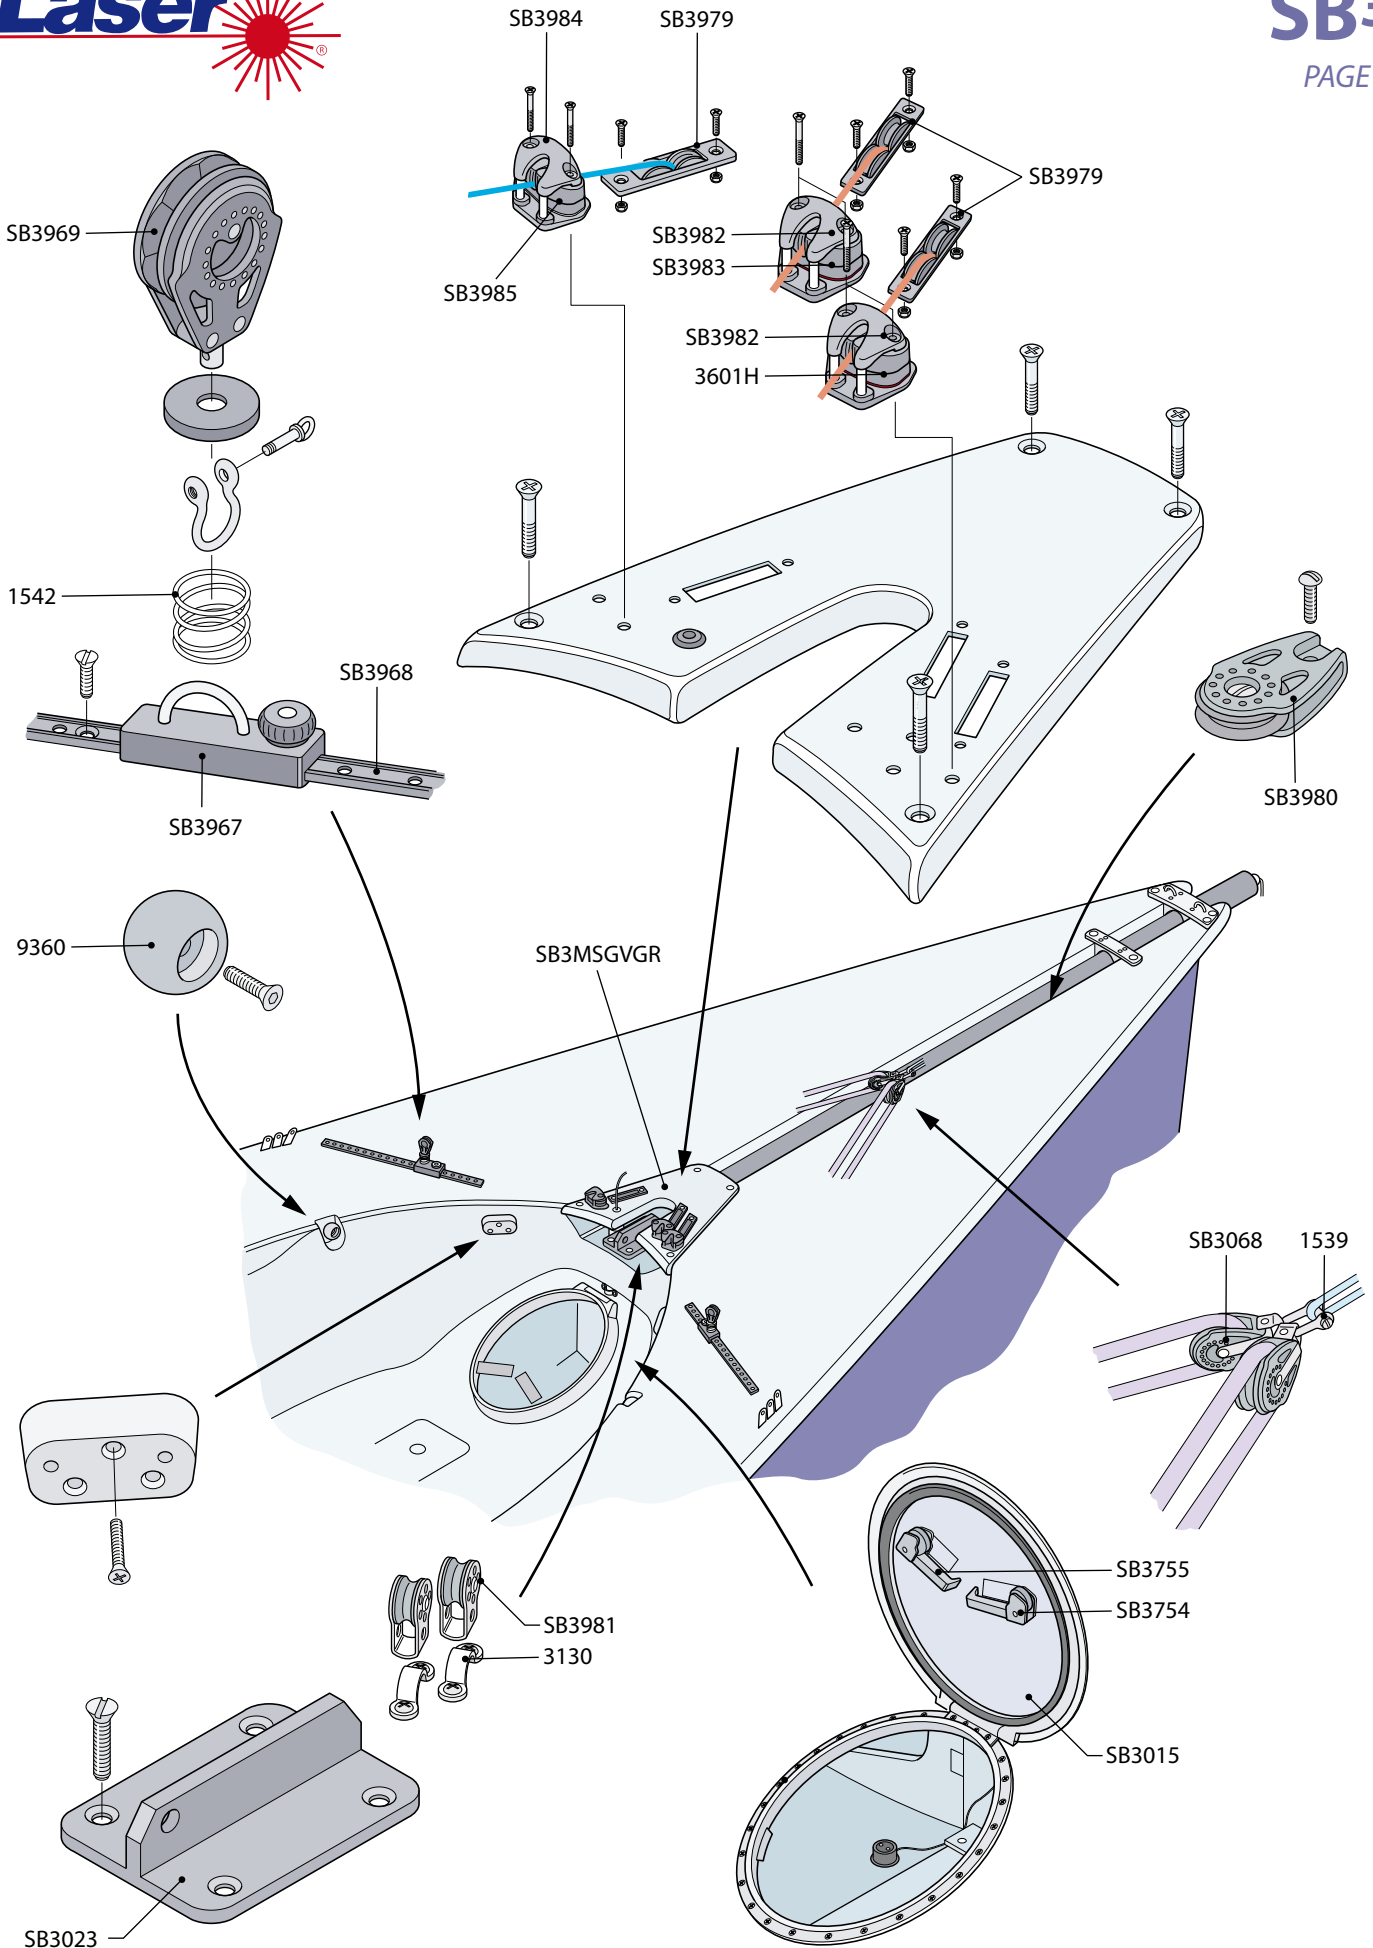

SAIL NUMBERS

Sail No.	Black
0	3410F
1	3411F
2	3412F
3	3413F
4	3414F
5	3415F
6	3416F
7	3417F
8	3418F
GBR	D60058

IMPORTANT NOTICE: All diagrams, drawings and related information are the intellectual property of Performance Sailcraft Europe Limited. Any copying, distributing or other use without our prior written permission is strictly prohibited. © 2005 Performance Sailcraft Europe Limited.