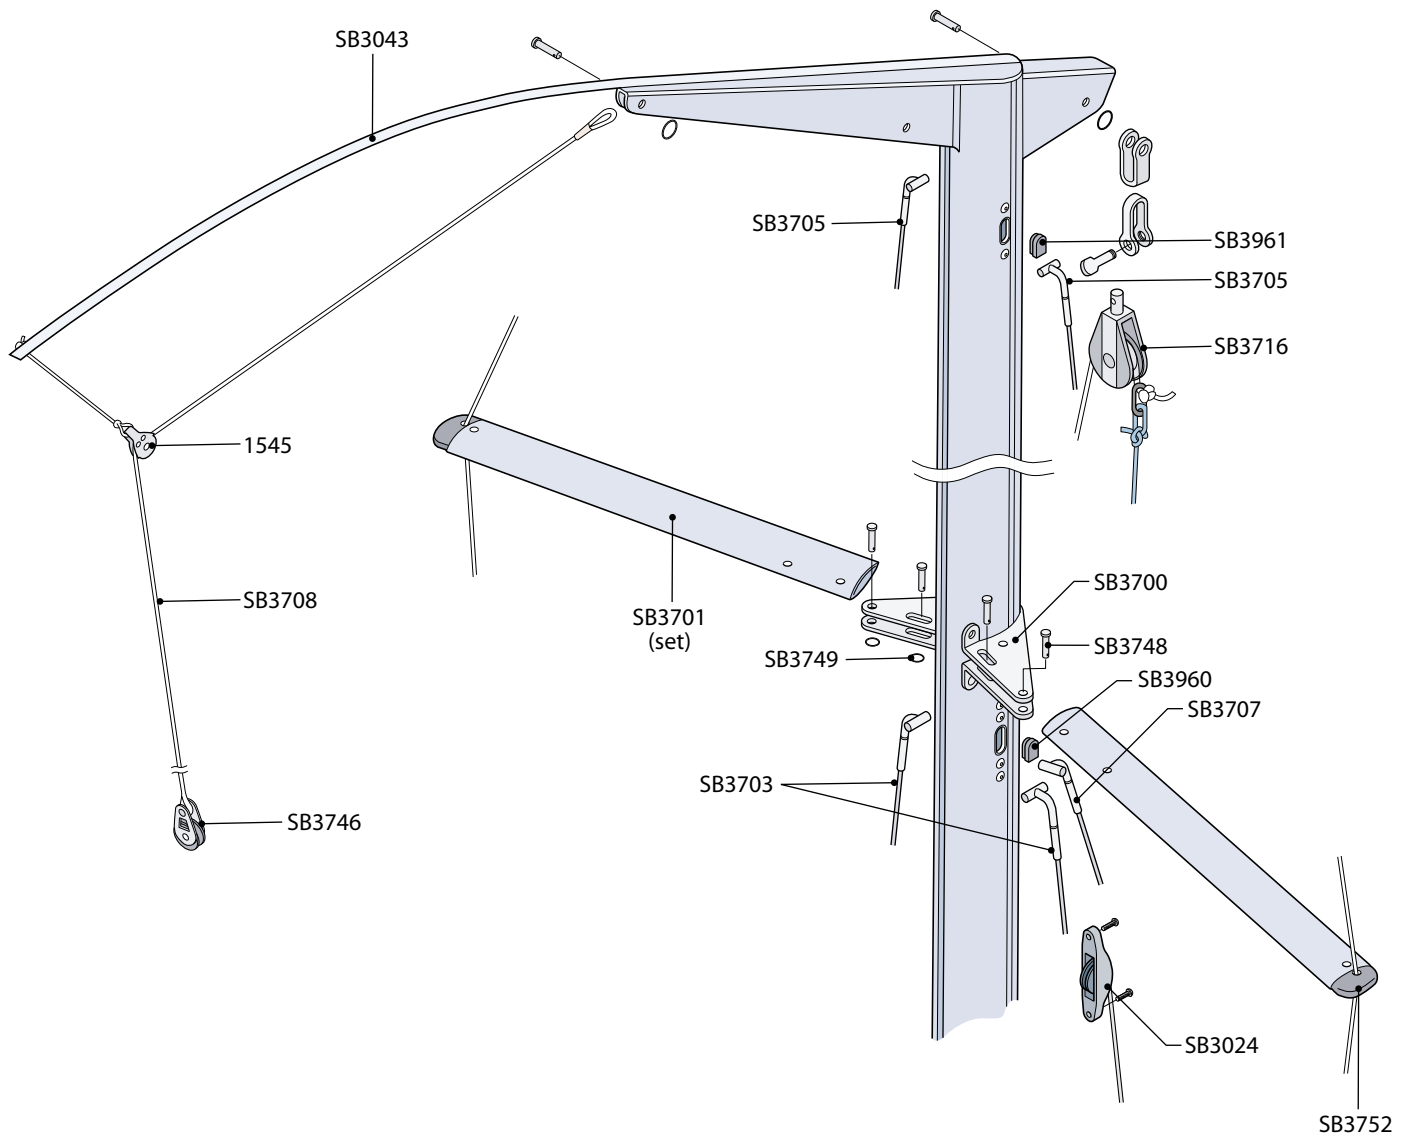

SAIL NUMBERS

Sail No.	Black
0	3410F
1	3411F
2	3412F
3	3413F
4	3414F
5	3415F
6	3416F
7	3417F
8	3418F
GBR	D60058

IMPORTANT NOTICE: All diagrams, drawings and related information are the intellectual property of Performance Sailcraft Europe Limited. Any copying, distributing or other use without our prior written permission is strictly prohibited. © 2005 Performance Sailcraft Europe Limited.