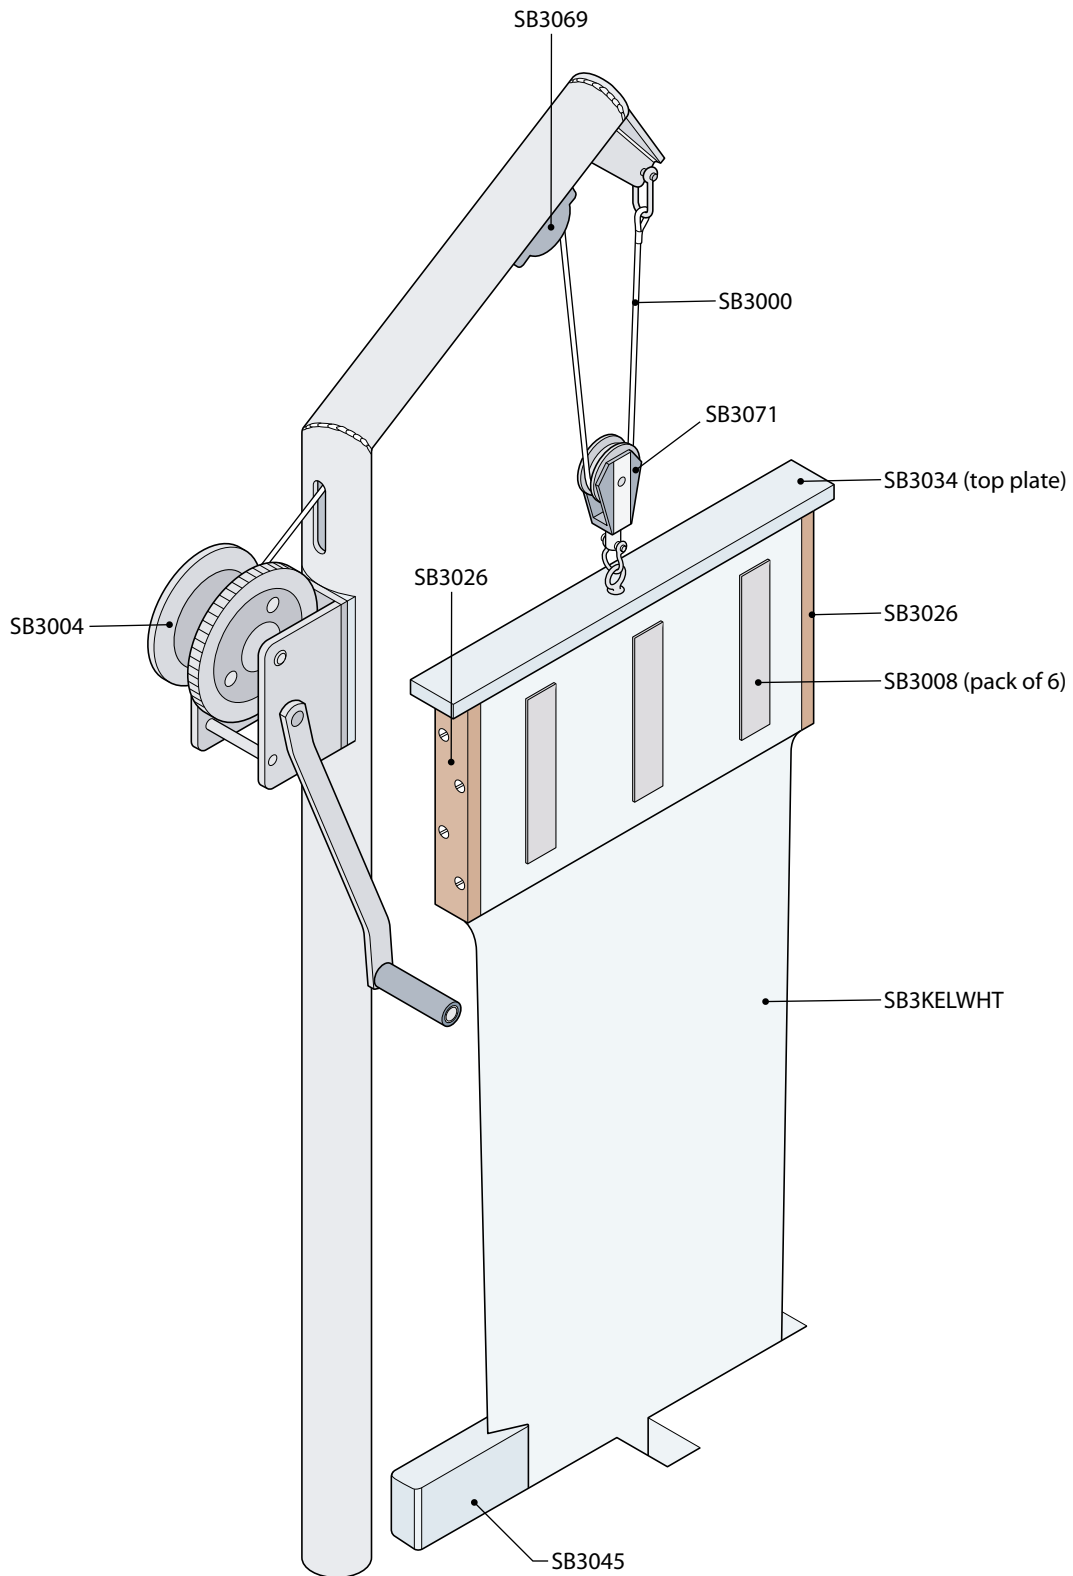

SAIL NUMBERS

Sail No.	Black
0	3410F
1	3411F
2	3412F
3	3413F
4	3414F
5	3415F
6	3416F
7	3417F
8	3418F
GBR	D60058

IMPORTANT NOTICE: All diagrams, drawings and related information are the intellectual property of Performance Sailcraft Europe Limited. Any copying, distributing or other use without our prior written permission is strictly prohibited. © 2005 Performance Sailcraft Europe Limited.