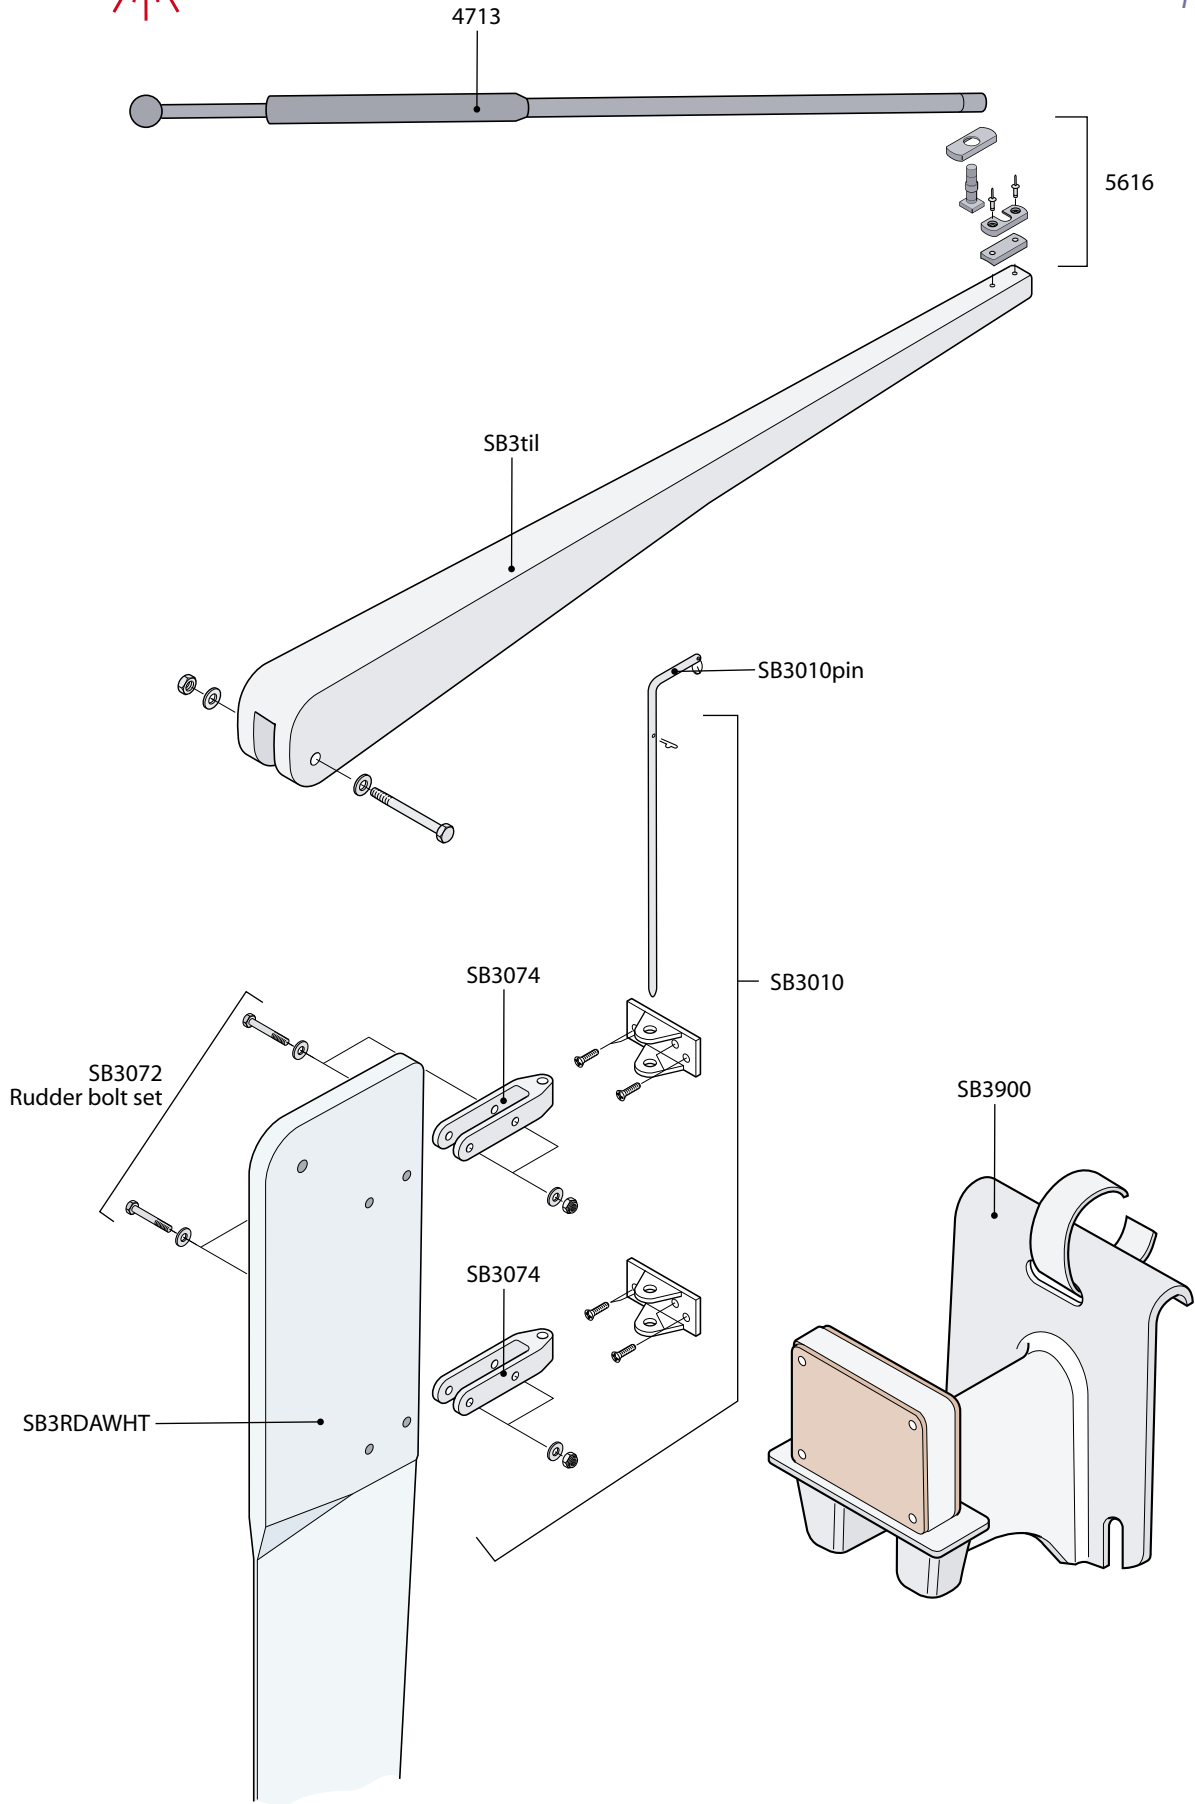

SAIL NUMBERS

Sail No.	Black
0	3410F
1	3411F
2	3412F
3	3413F
4	3414F
5	3415F
6	3416F
7	3417F
8	3418F
GBR	D60058

IMPORTANT NOTICE: All diagrams, drawings and related information are the intellectual property of Performance Sailcraft Europe Limited. Any copying, distributing or other use without our prior written permission is strictly prohibited. © 2005 Performance Sailcraft Europe Limited.