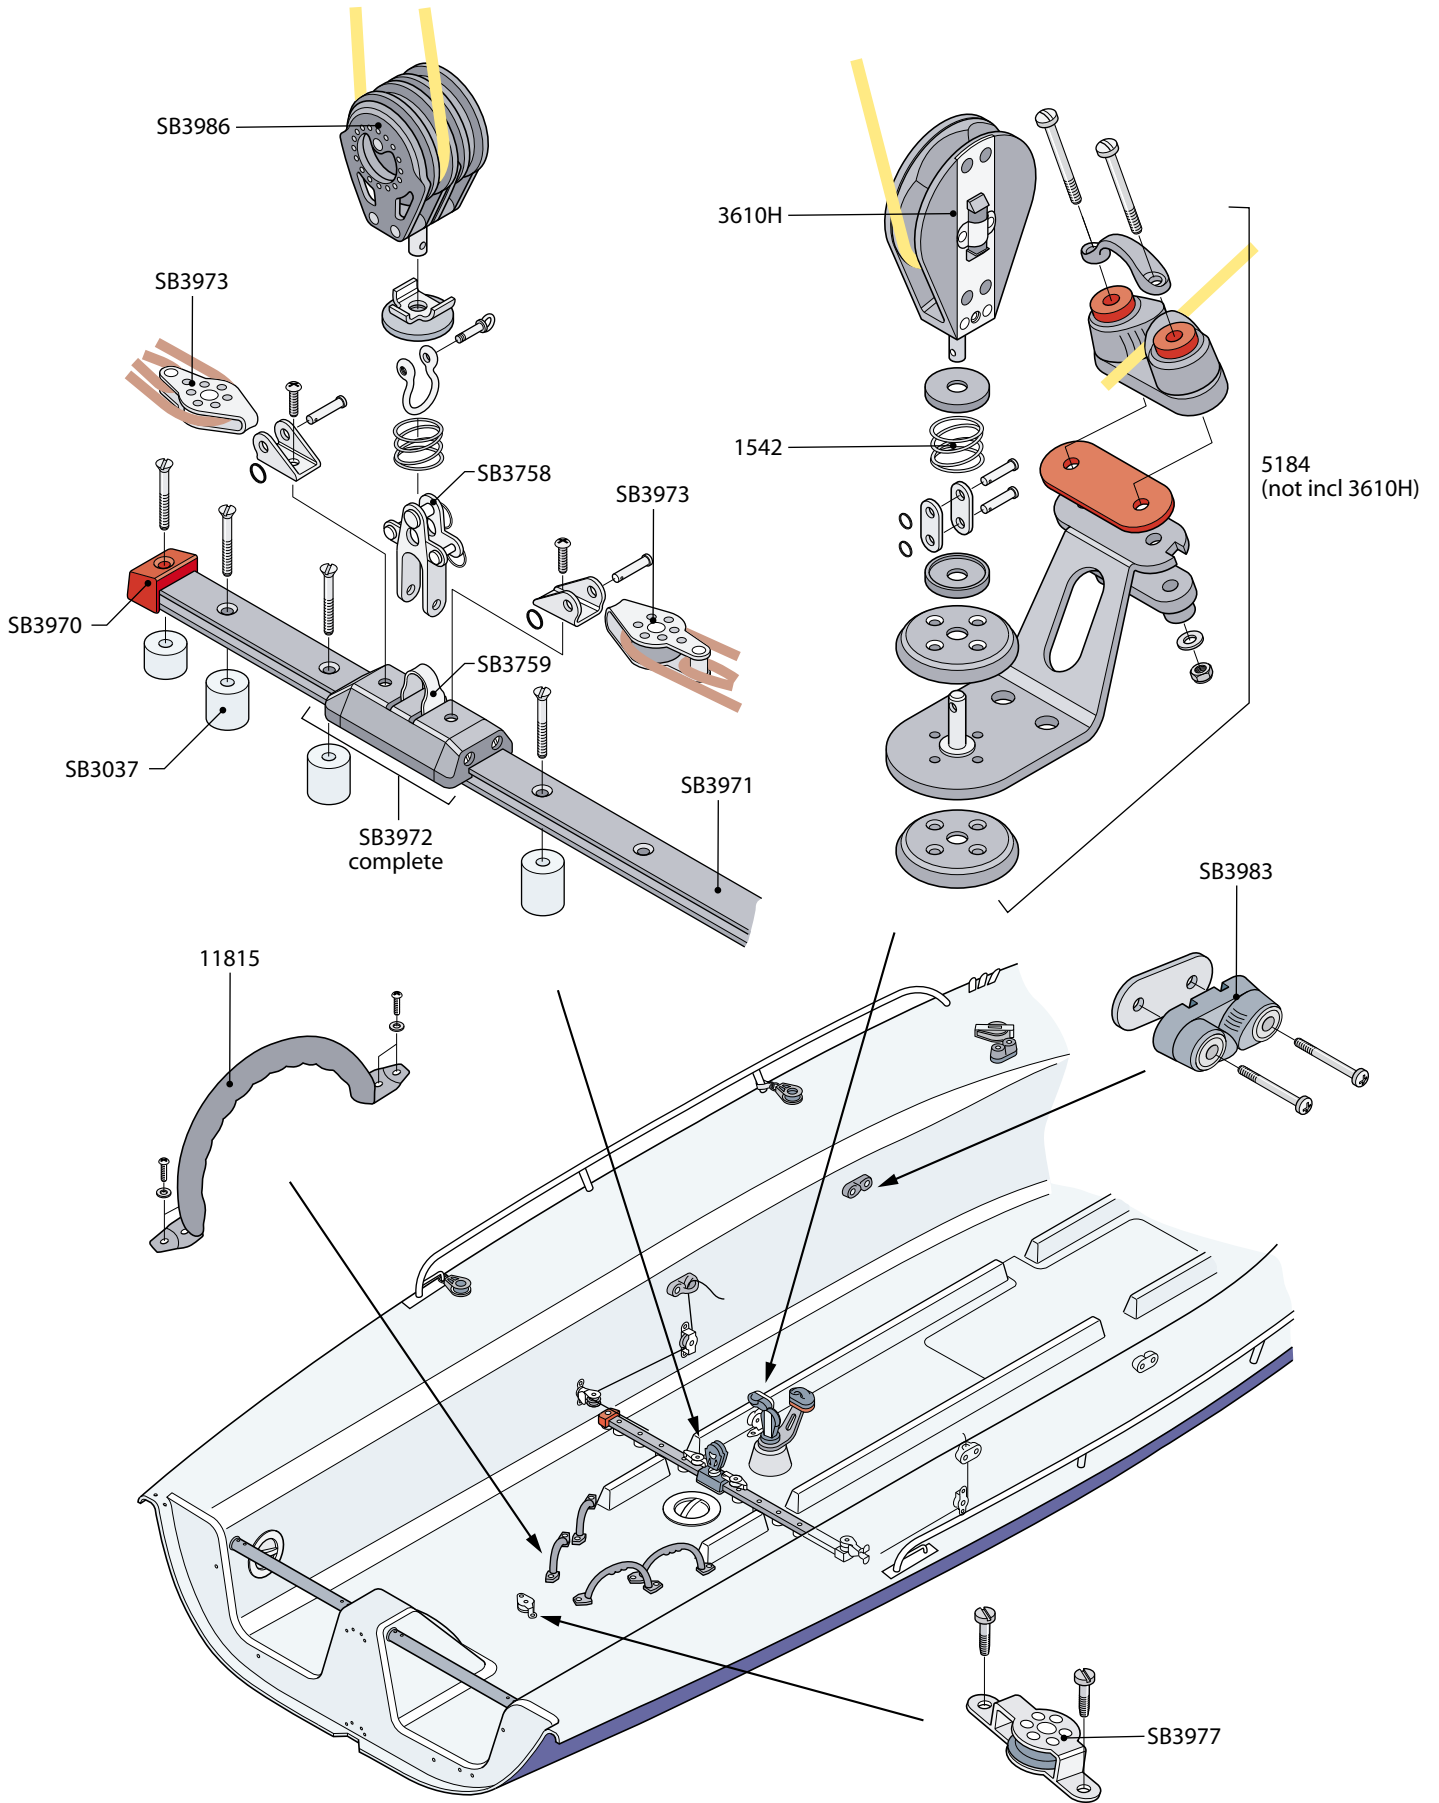

SAIL NUMBERS

Sail No.	Black
0	3410F
1	3411F
2	3412F
3	3413F
4	3414F
5	3415F
6	3416F
7	3417F
8	3418F
GBR	D60058

IMPORTANT NOTICE: All diagrams, drawings and related information are the intellectual property of Performance Sailcraft Europe Limited. Any copying, distributing or other use without our prior written permission is strictly prohibited. © 2005 Performance Sailcraft Europe Limited.