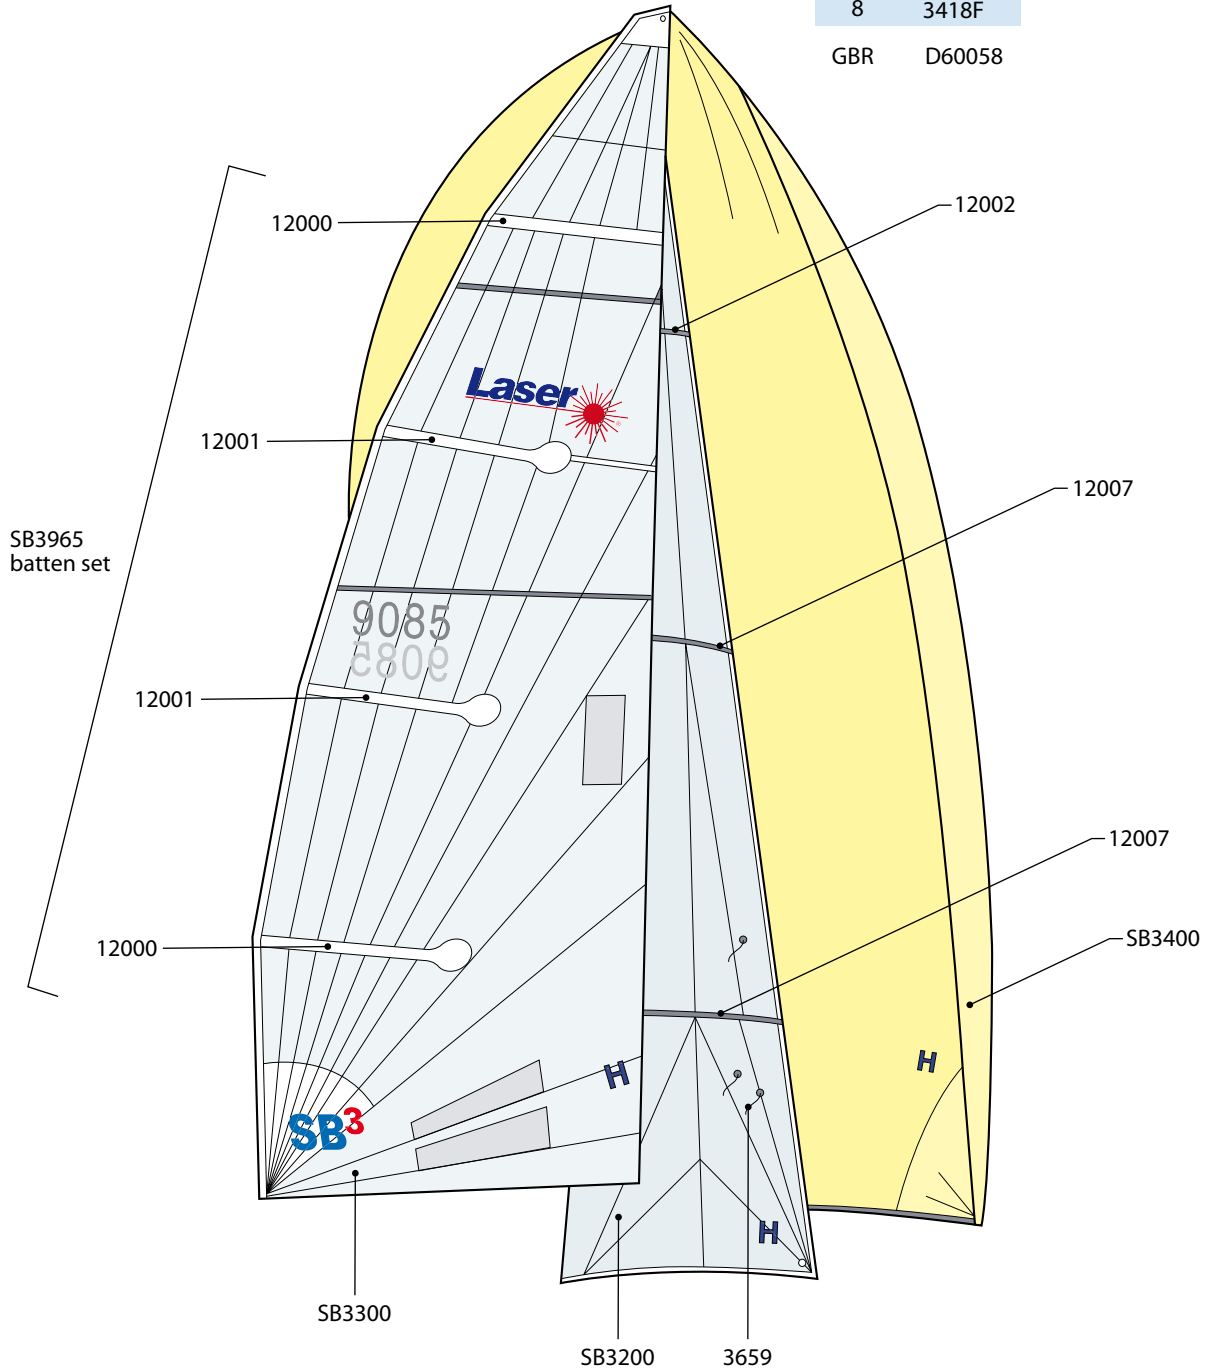

SAIL NUMBERS

Sail No.	Black
0	3410F
1	3411F
2	3412F
3	3413F
4	3414F
5	3415F
6	3416F
7	3417F
8	3418F
GBR	D60058

IMPORTANT NOTICE: All diagrams, drawings and related information are the intellectual property of Performance Sailcraft Europe Limited. Any copying, distributing or other use without our prior written permission is strictly prohibited. © 2005 Performance Sailcraft Europe Limited.