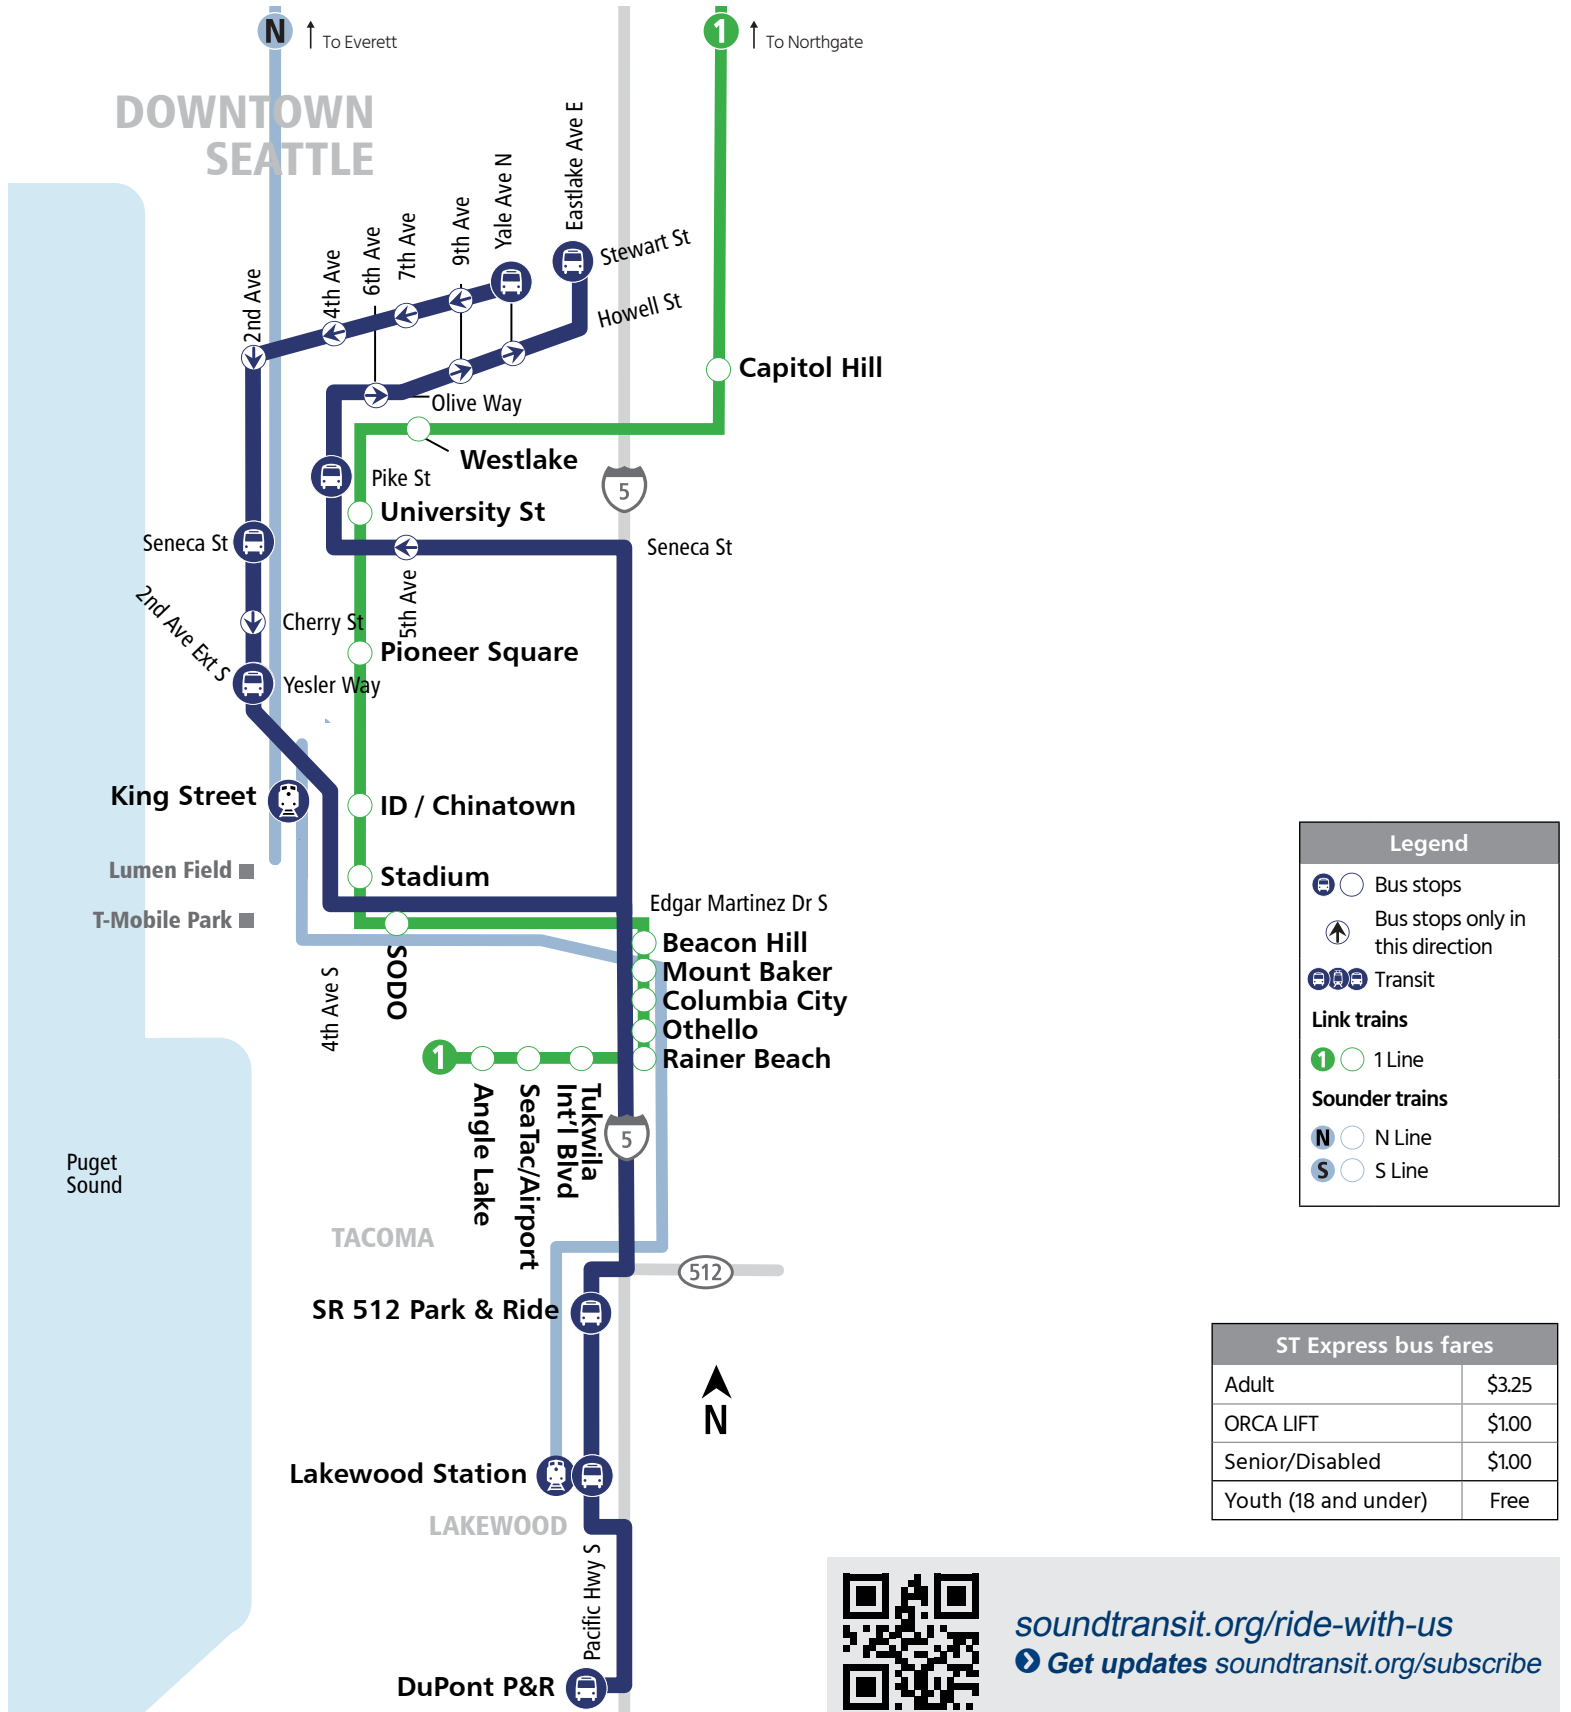

ST Express

## 592 DuPont – Seattle

Route	DuPont P&R	Lakewood Station	SR 512 P&R Zone J	4th & Pike*	Eastlake & Stewart*
592	4:05 a.m.	4:23	4:28	5:17	5:23
592	4:25	4:43	4:48	5:38	5:45
592	4:45	5:03	5:08	5:58	6:05
592	5:05	5:23	5:28	6:29	6:36
592	5:35	5:53	5:58	7:08	7:15
592	6:05	6:23	6:28	7:38	7:45
592	6:35	6:53	6:58	8:29	8:36
592	7:05	7:23	7:28	8:59	9:06
592	7:40	7:58	8:03	9:16	9:23
<b>594^</b>	<b>4:41 p.m.</b>	<b>5:00</b>	<b>5:05</b>	<b>6:31</b>	<b>6:38</b>

## 592 Seattle – DuPont

Route	Stewart & Yale	2nd & Seneca St	2nd & Yesler*	SR 512 P&R Zone I*	Lakewood Station*	DuPont Station*
594^	5:30 a.m.	5:40	5:43	6:54	6:59	7:18
<b>592</b>	<b>2:07 p.m.</b>	<b>2:18</b>	<b>2:21</b>	<b>3:55</b>	<b>4:00</b>	<b>4:20</b>
592	2:37	2:48	2:51	4:25	4:30	4:50
592	3:07	3:18	3:21	4:55	5:00	5:20
592	3:37	3:48	3:51	5:16	5:21	5:39
592	4:07	4:18	4:21	5:46	5:51	6:07
592	4:37	4:48	4:51	6:11	6:16	6:30
592	5:07	5:18	5:21	6:36	6:41	6:55
592	5:37	5:48	5:51	6:58	7:03	7:17
592	6:17	6:27	6:30	7:37	7:42	7:56
<b>594^</b>	<b>6:36</b>	<b>6:46</b>	<b>6:49</b>	<b>8:03</b>	<b>8:08</b>	<b>8:27</b>

p.m. in bold

Route 592 DuPont - Seattle

Route 594 DuPont - Seattle (via Downtown Tacoma)

^ Trip also services Downtown Tacoma

\* This is an estimated timepoint for public guidance only. Buses will proceed on arrival to the next timepoint. This may be before the time shown on our schedule.