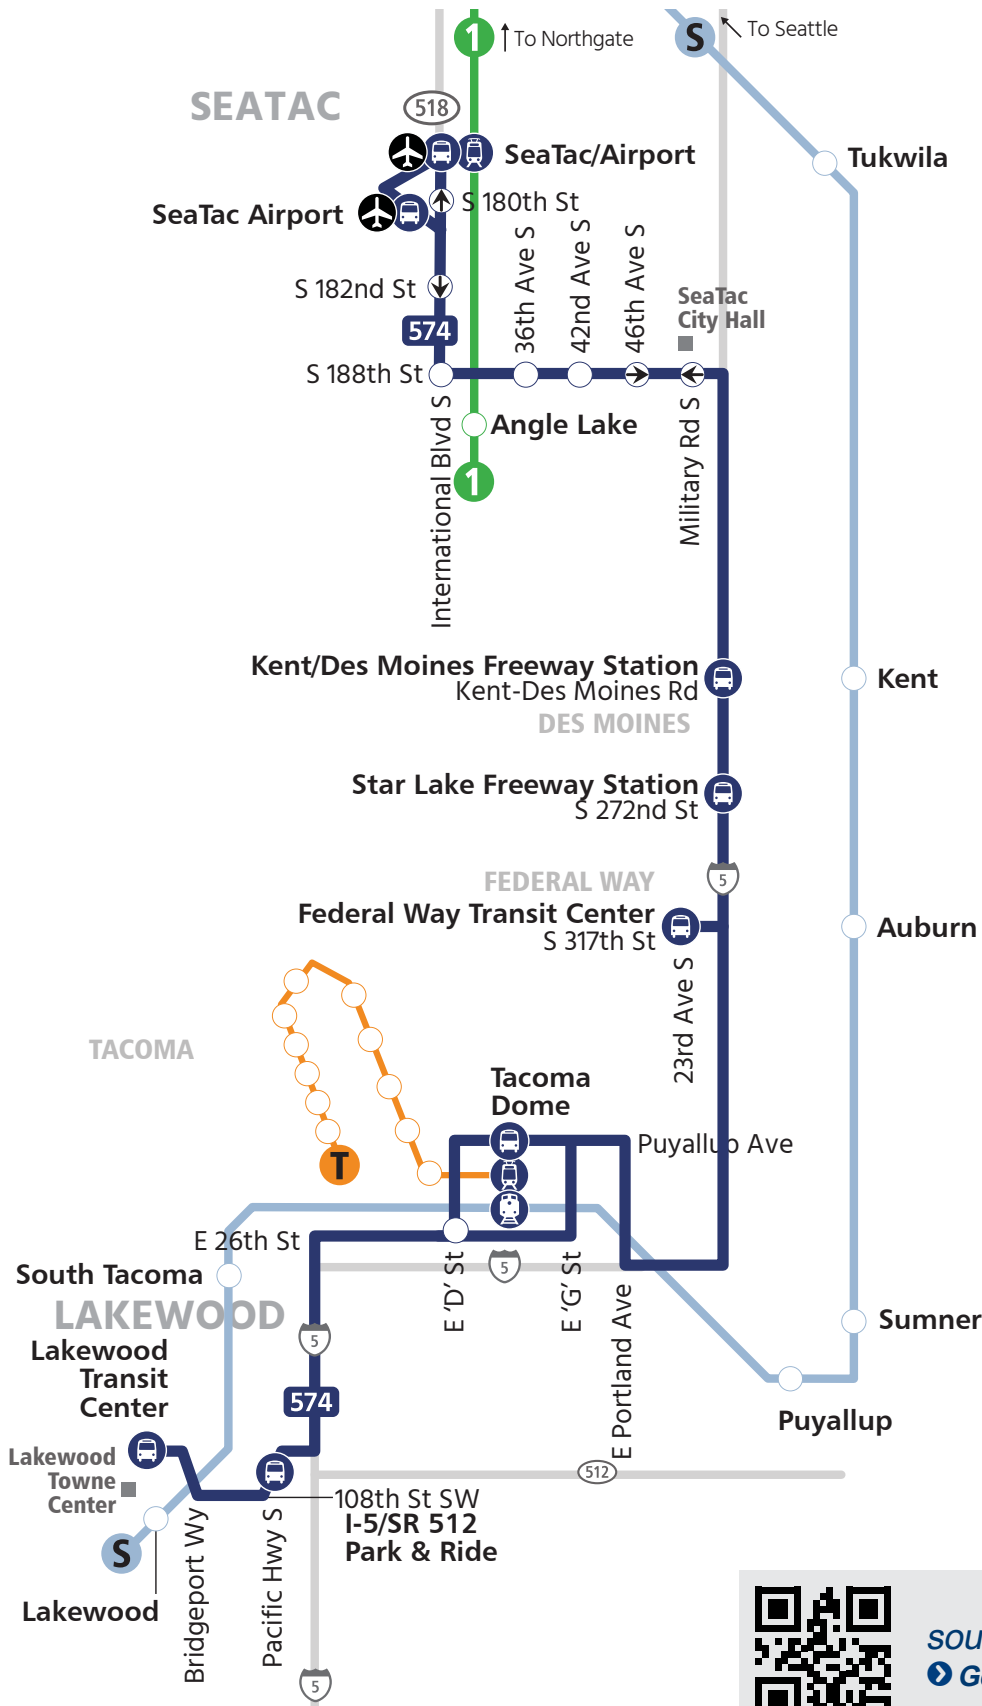

ST Express

574 Lakewood – SeaTac

Effective September 2, 2023 – March 31, 2024

Legend

- Bus stops
- Bus stops only in this direction
- Transit
- Airport

Link trains

- 1 Line
- T Line

Sounder trains