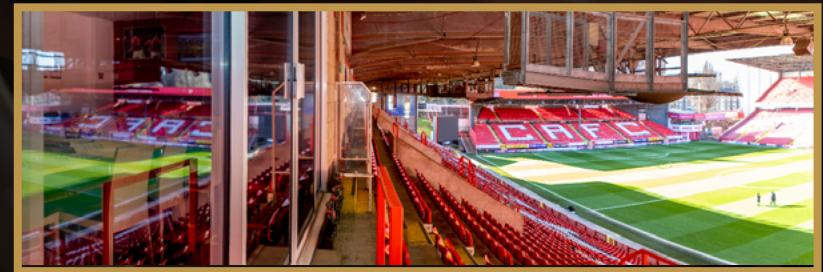

Enjoy a special day out in your own Executive Suite.

Your package includes:

- Private suite for up to 10 guests
- Option to brand & personalize your suite
- Premium padded seating directly outside your suite
- Pre-match two-course dining
- Matchday programme and teamsheets for all guests
- Access 3 hours pre-match & 1 hour post-match
- Former Charlton player visit to your suite
- Car parking pass included

From £19,000 + VAT (£22,800)

Executive Suite (Alan Curbishley Stand*) Stadium View