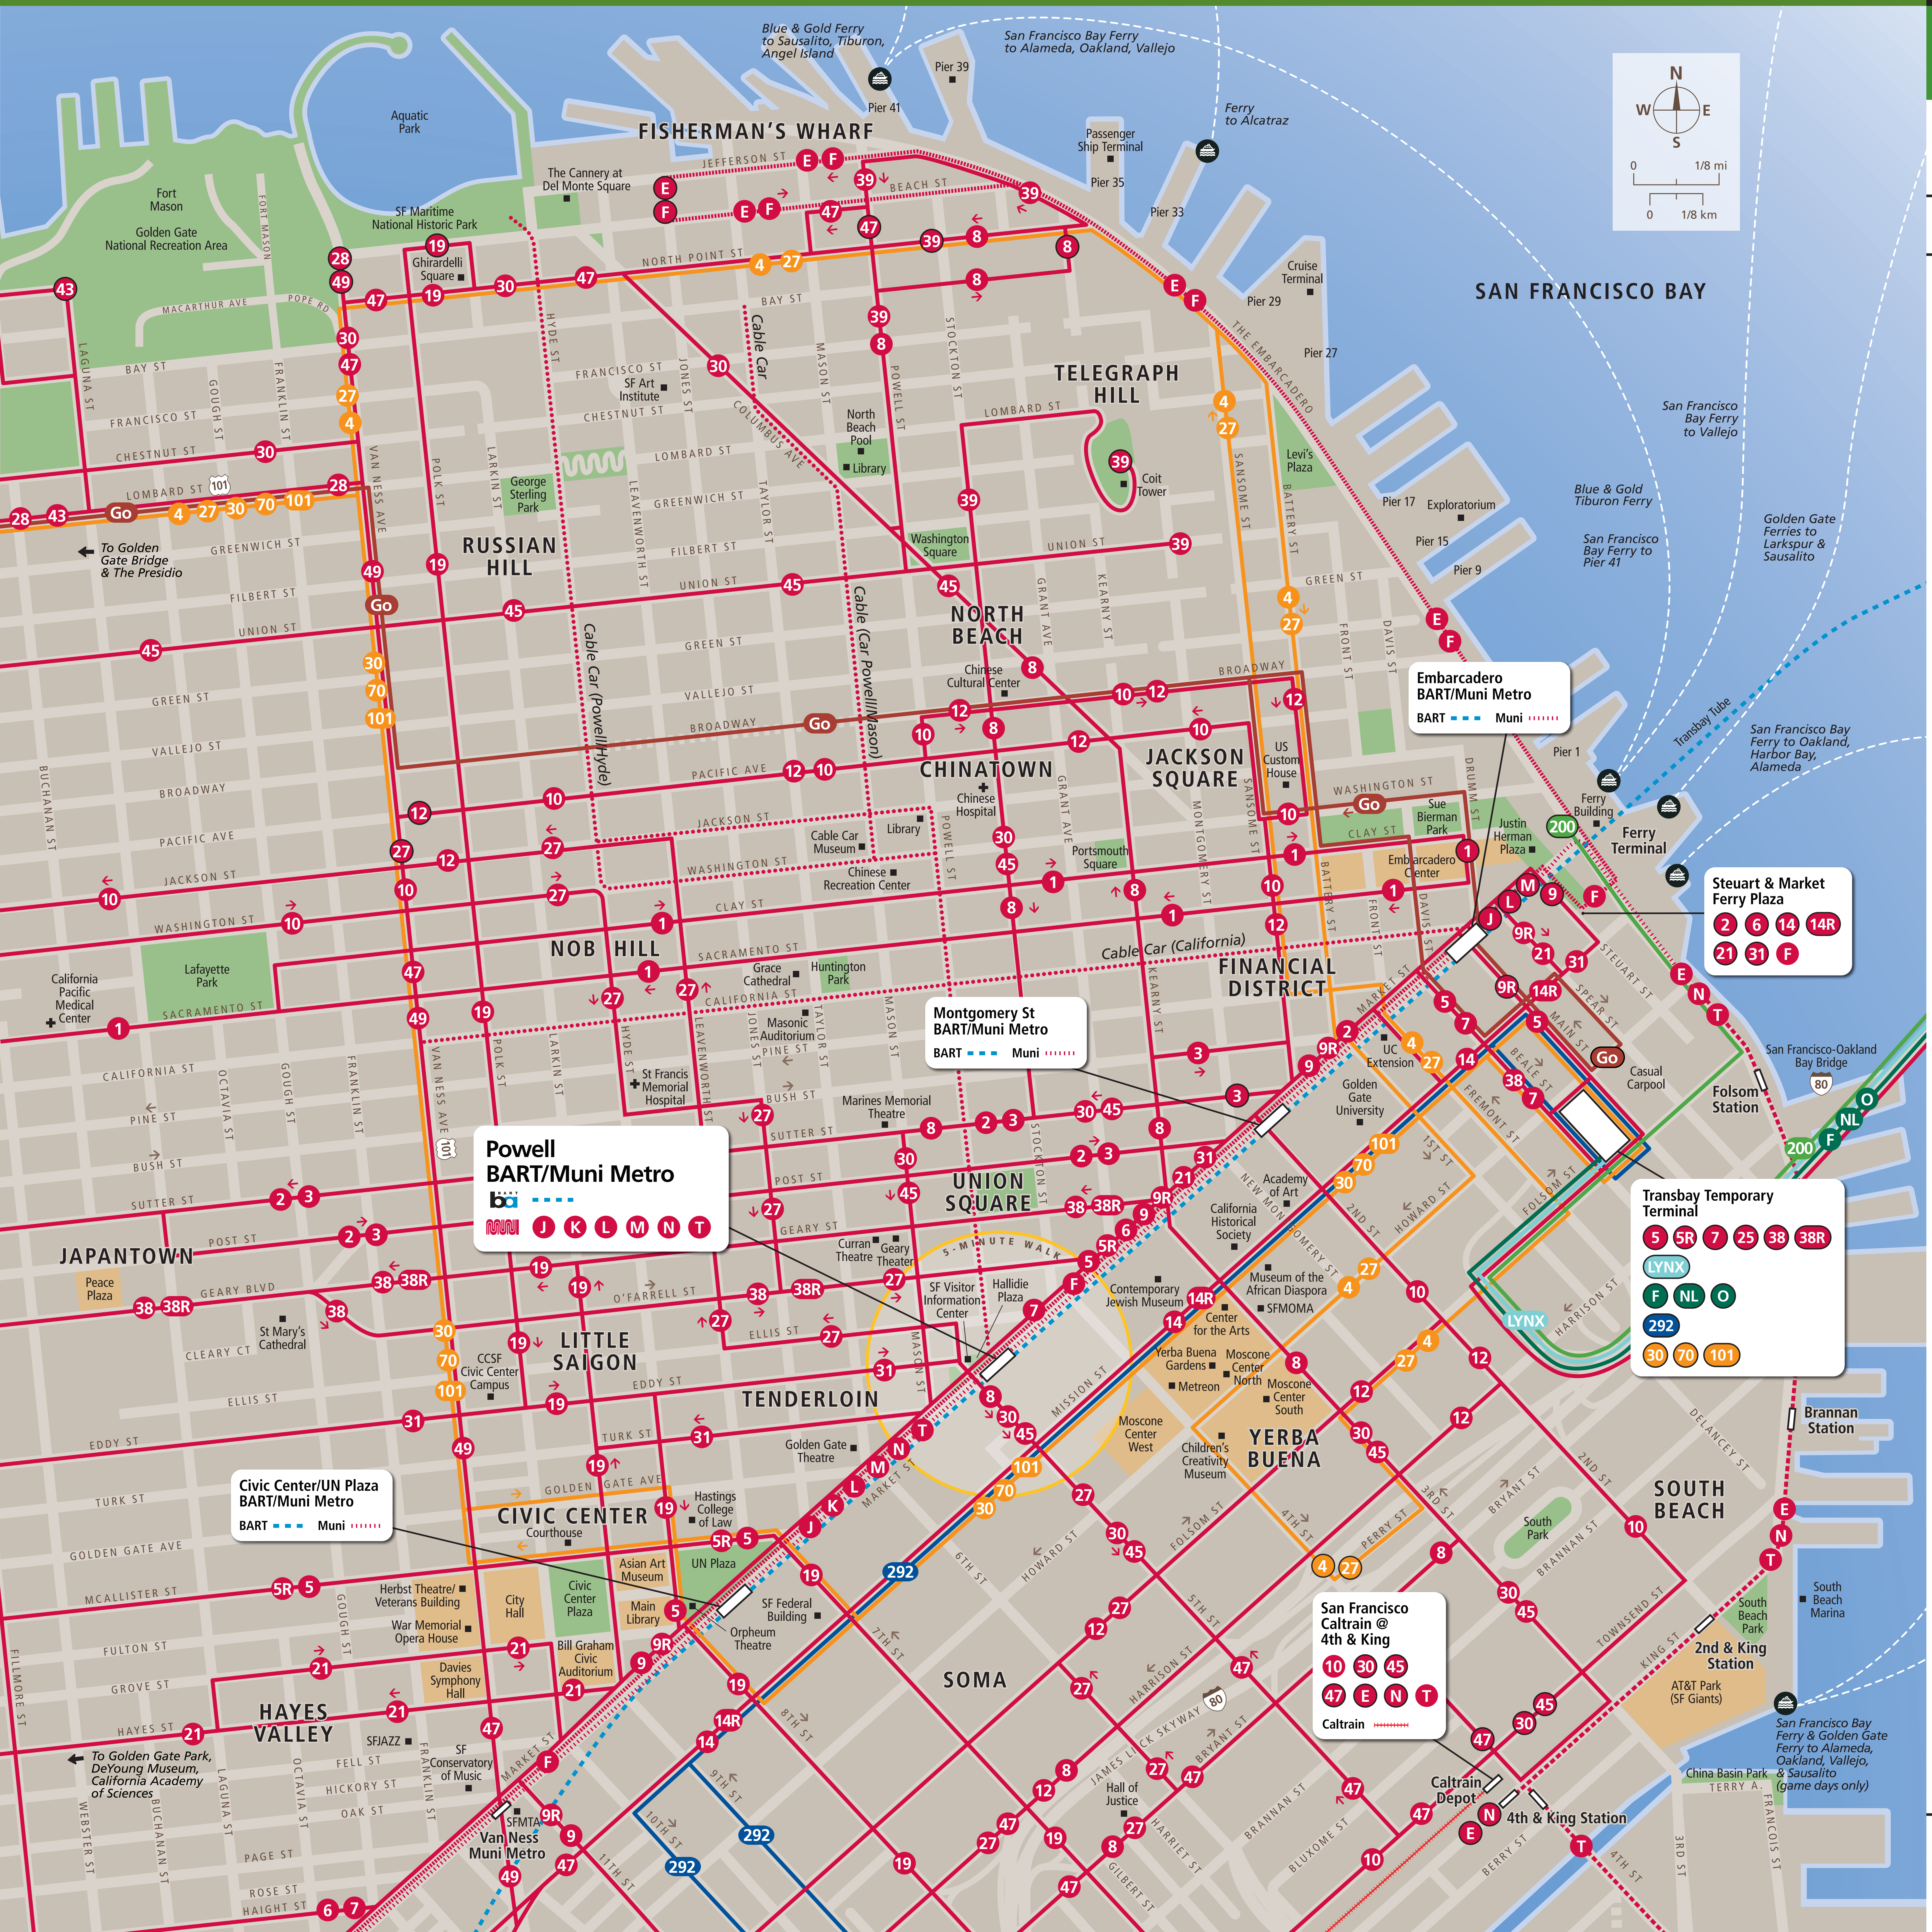

Transit Routes

Rutas del tránsito

公車路線圖

Transit Information

Powell Station

San Francisco

Map Key

- You Are Here
- BART (underground)
- Caltrain
- Muni Cable Car
- Muni Metro
- Muni Metro (underground)
- Muni E & F Line Historic Streetcar
- Muni Bus
- Golden Gate Transit
- SamTrans
- AC Transit
- SF Bay Ferry Bus
- WestCAT
- PresidiGo
- Route Terminus
- Ferry Terminal

During limited hours the following lines also serve downtown San Francisco:

AC Transit: 800, B, C, CB, E, FS, G, H, J, L, LA, LC, NX, NX1, NX2, NX3, NX4, NXC, OX, P, S, SB, V, W, Z

Golden Gate Transit: 2, 8, 18, 24, 38, 44, 54, 56, 58, 72, 72X, 74, 76, 92, 93, 97, 101X

Muni: 1AX, 1BX, 7R, 7X, 8AX, 8BX, 14X, 30X, 31AX, 31BX, 38AX, 38BX, 41, 76X, 81X, 82X, 83X, 90, 91, NX

SamTrans: 397, KX

Some Muni lines operate all night. Visit www.sfmta.com or call 311 for more information.

This map does not show all commuter, express, special event, or all-night routes. Service may vary with time of day or day of week. Service changes may have occurred since printing. Please consult transit agency schedule or contact 511 for more information.

Free Bay Area Transit Information

Dial 5-1-1 or visit 511.org

Revised May 27, 2016

Powell BART/Muni Metro

J K L M N T

Montgomery St BART/Muni Metro

Embarcadero BART/Muni Metro

Transbay Temporary Terminal

5 5R 7 25 38 38R

LYNX

F NL O

292

30 70 101

San Francisco Caltrain @ 4th & King

10 30 45

47 E N T

Caltrain

Civic Center/UN Plaza BART/Muni Metro