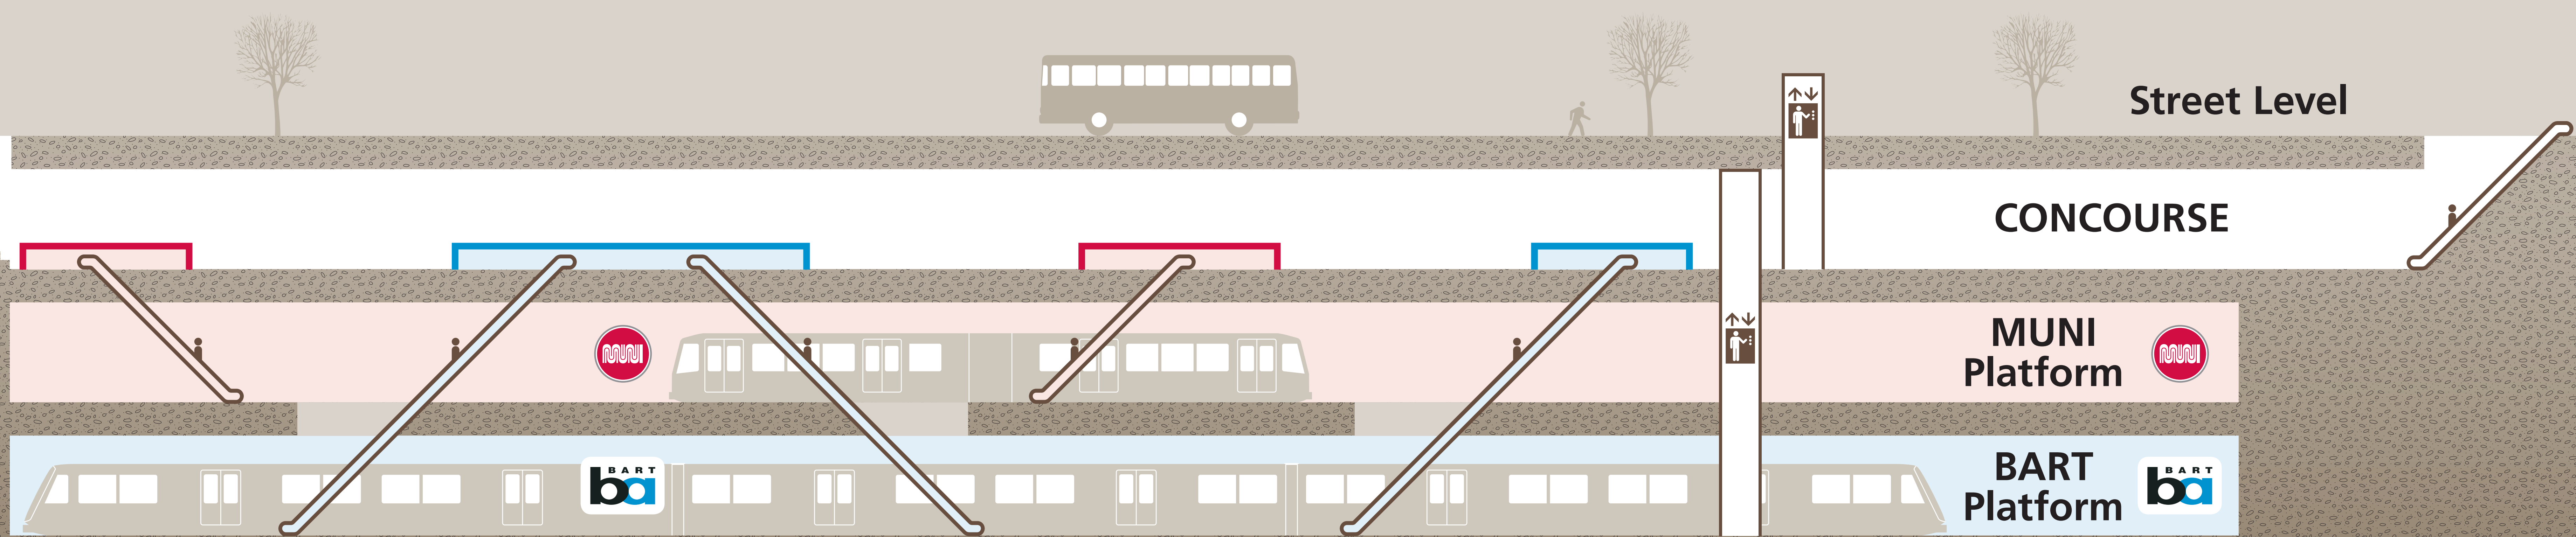

Station Section View

**Free Bay Area
Transit Information**
Dial 5-1-1 or visit 511.org