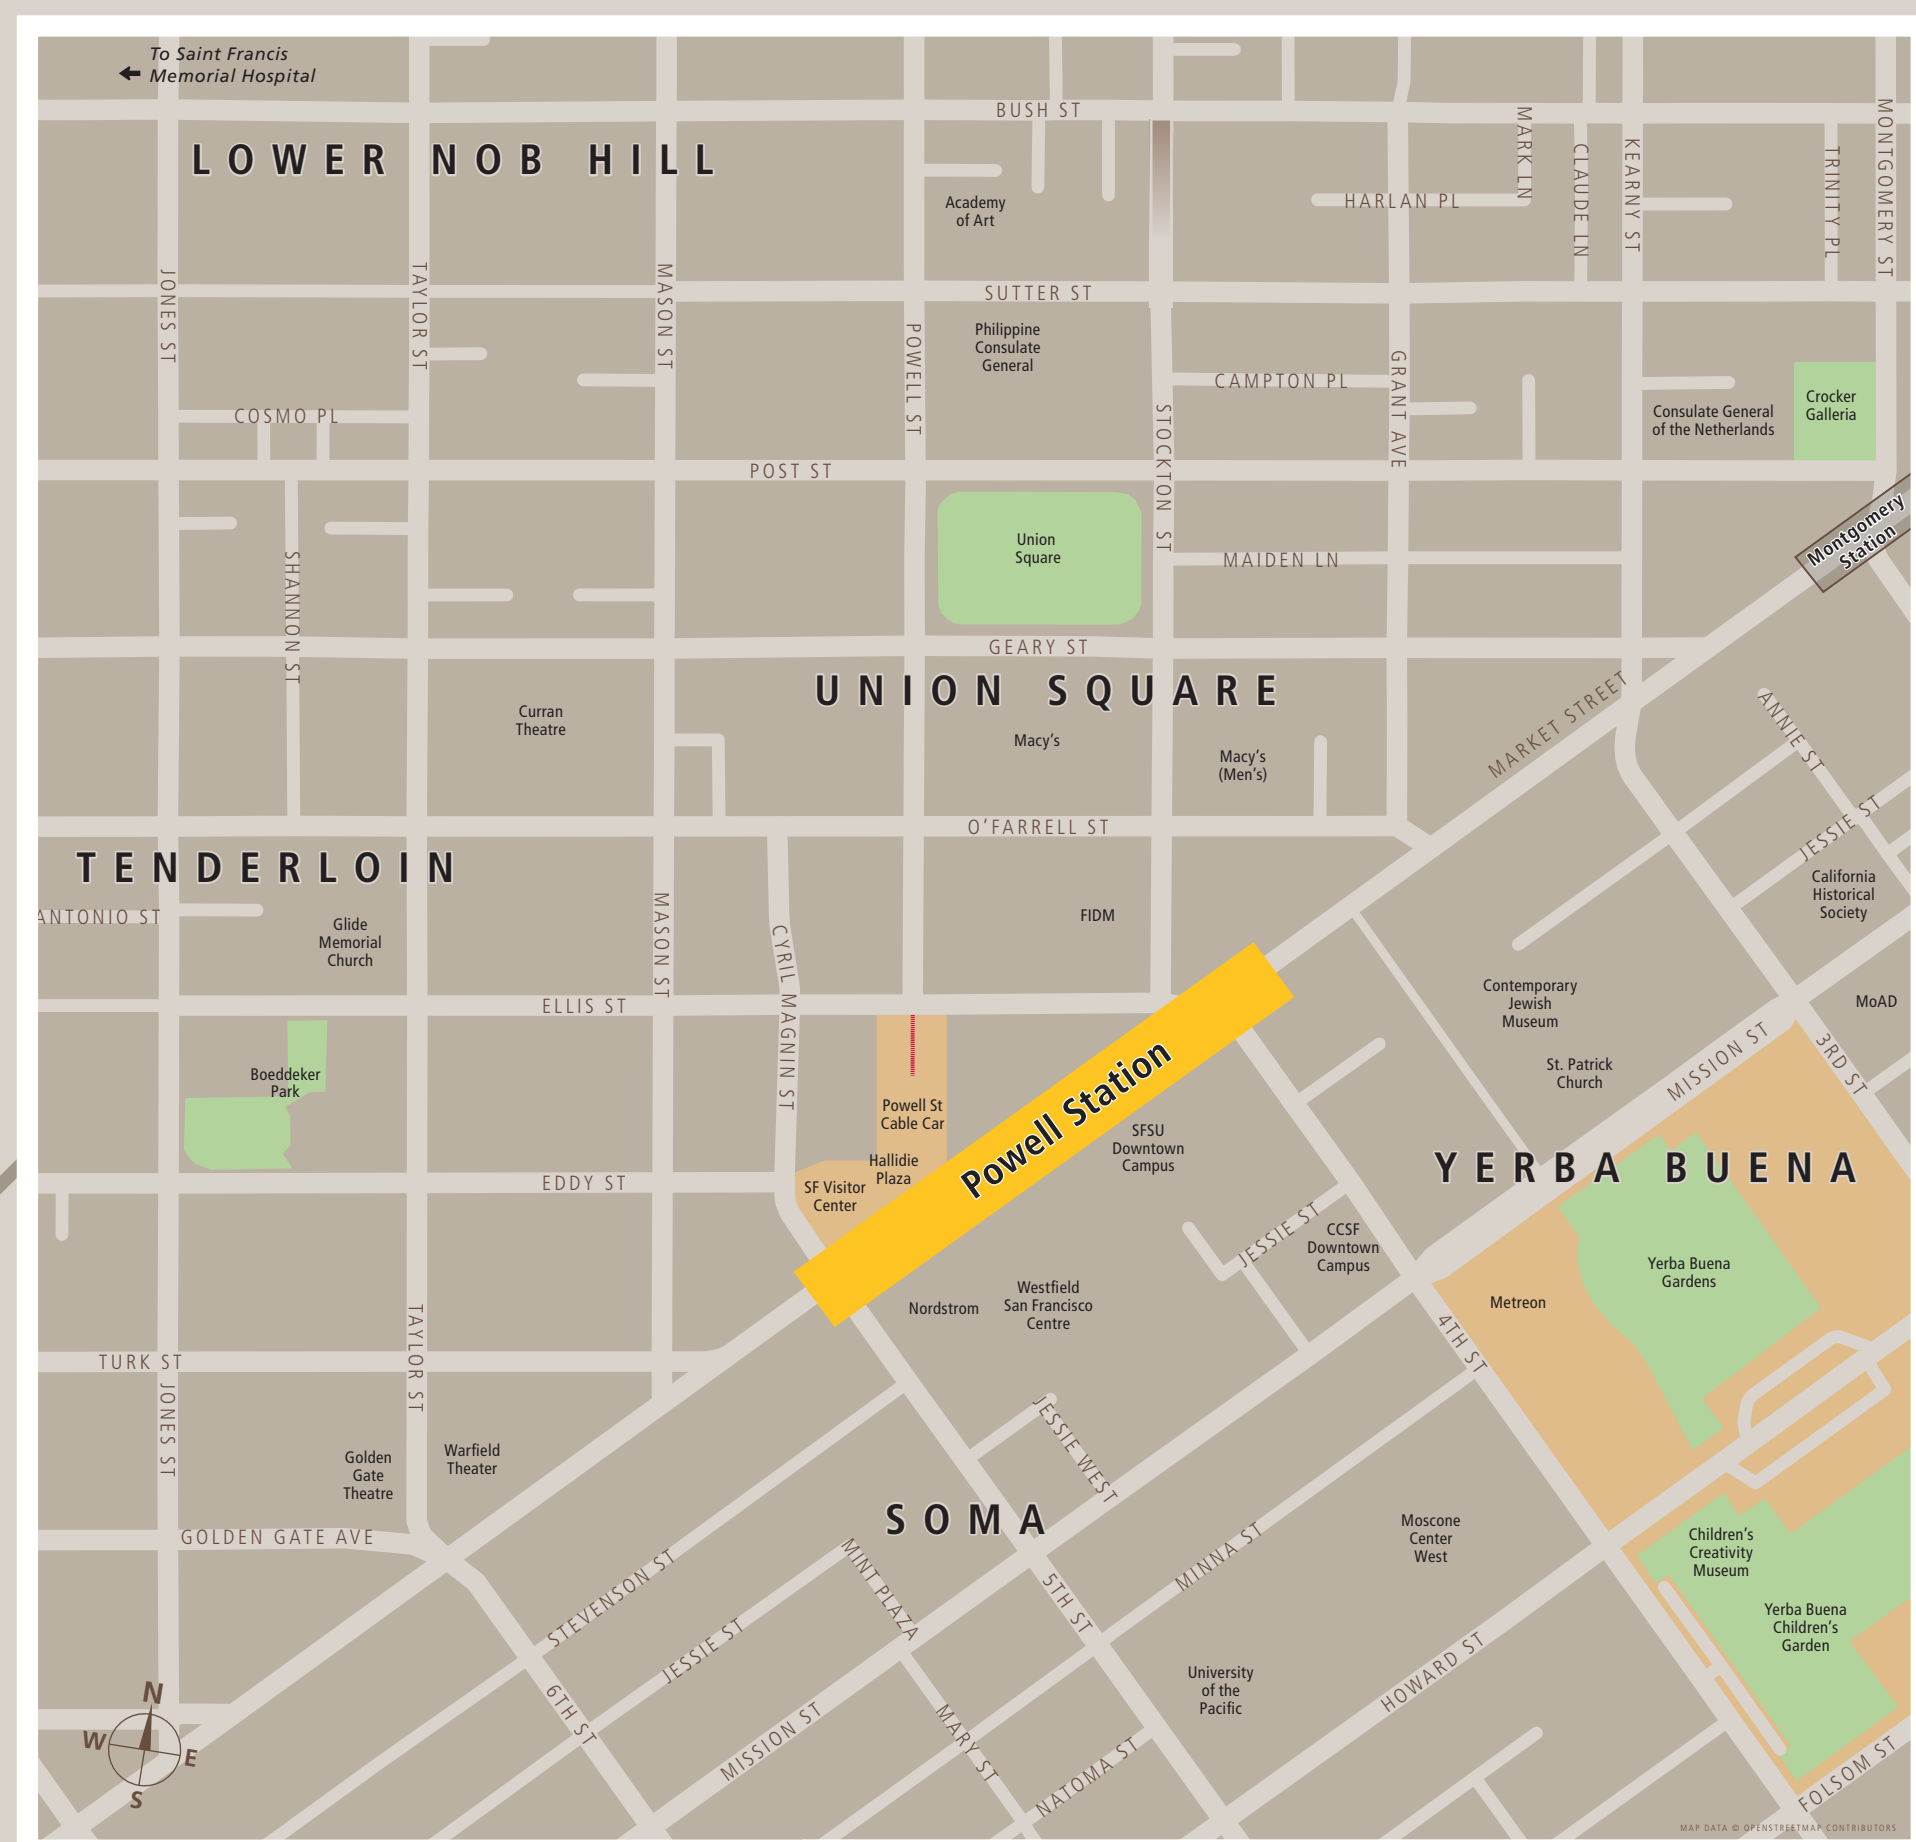

Station Map

Mapa de la estación

車站地圖

Transit Information

Powell Station

San Francisco

Map Key

- ★ You Are Here
- 📍 Transit Information
- 🚪 Exit
- A1 to Powell Street Cable Cars
- A2 to Market St & Ellis St
- A3 to Ellis St & Stockton St (closed)
- A4 to Market St & 4th St
- B1 to Market St & 5th St
- B2 to Market St & 5th St
- B3 to Market St & 4th St
- B4 to 4th St / Moscone Center
- 🚆 BART Train
- 🚇 Elevator
- 🚶 Escalator
- 🍽 Food
- 🚊 Muni Metro Light Rail
- 🪜 Stairs
- 👤 Station Agent Booth
- ☎ Telephone
- Ticket Vending Machines:
  - 🏠 BART / Clipper Add Cash Value
  - 🏠 Muni
  - ➕ Addfare
  - 🏠 Transit Store (Ticket Purchase)
  - ♿ Wheelchair Accessible

Station Area Map