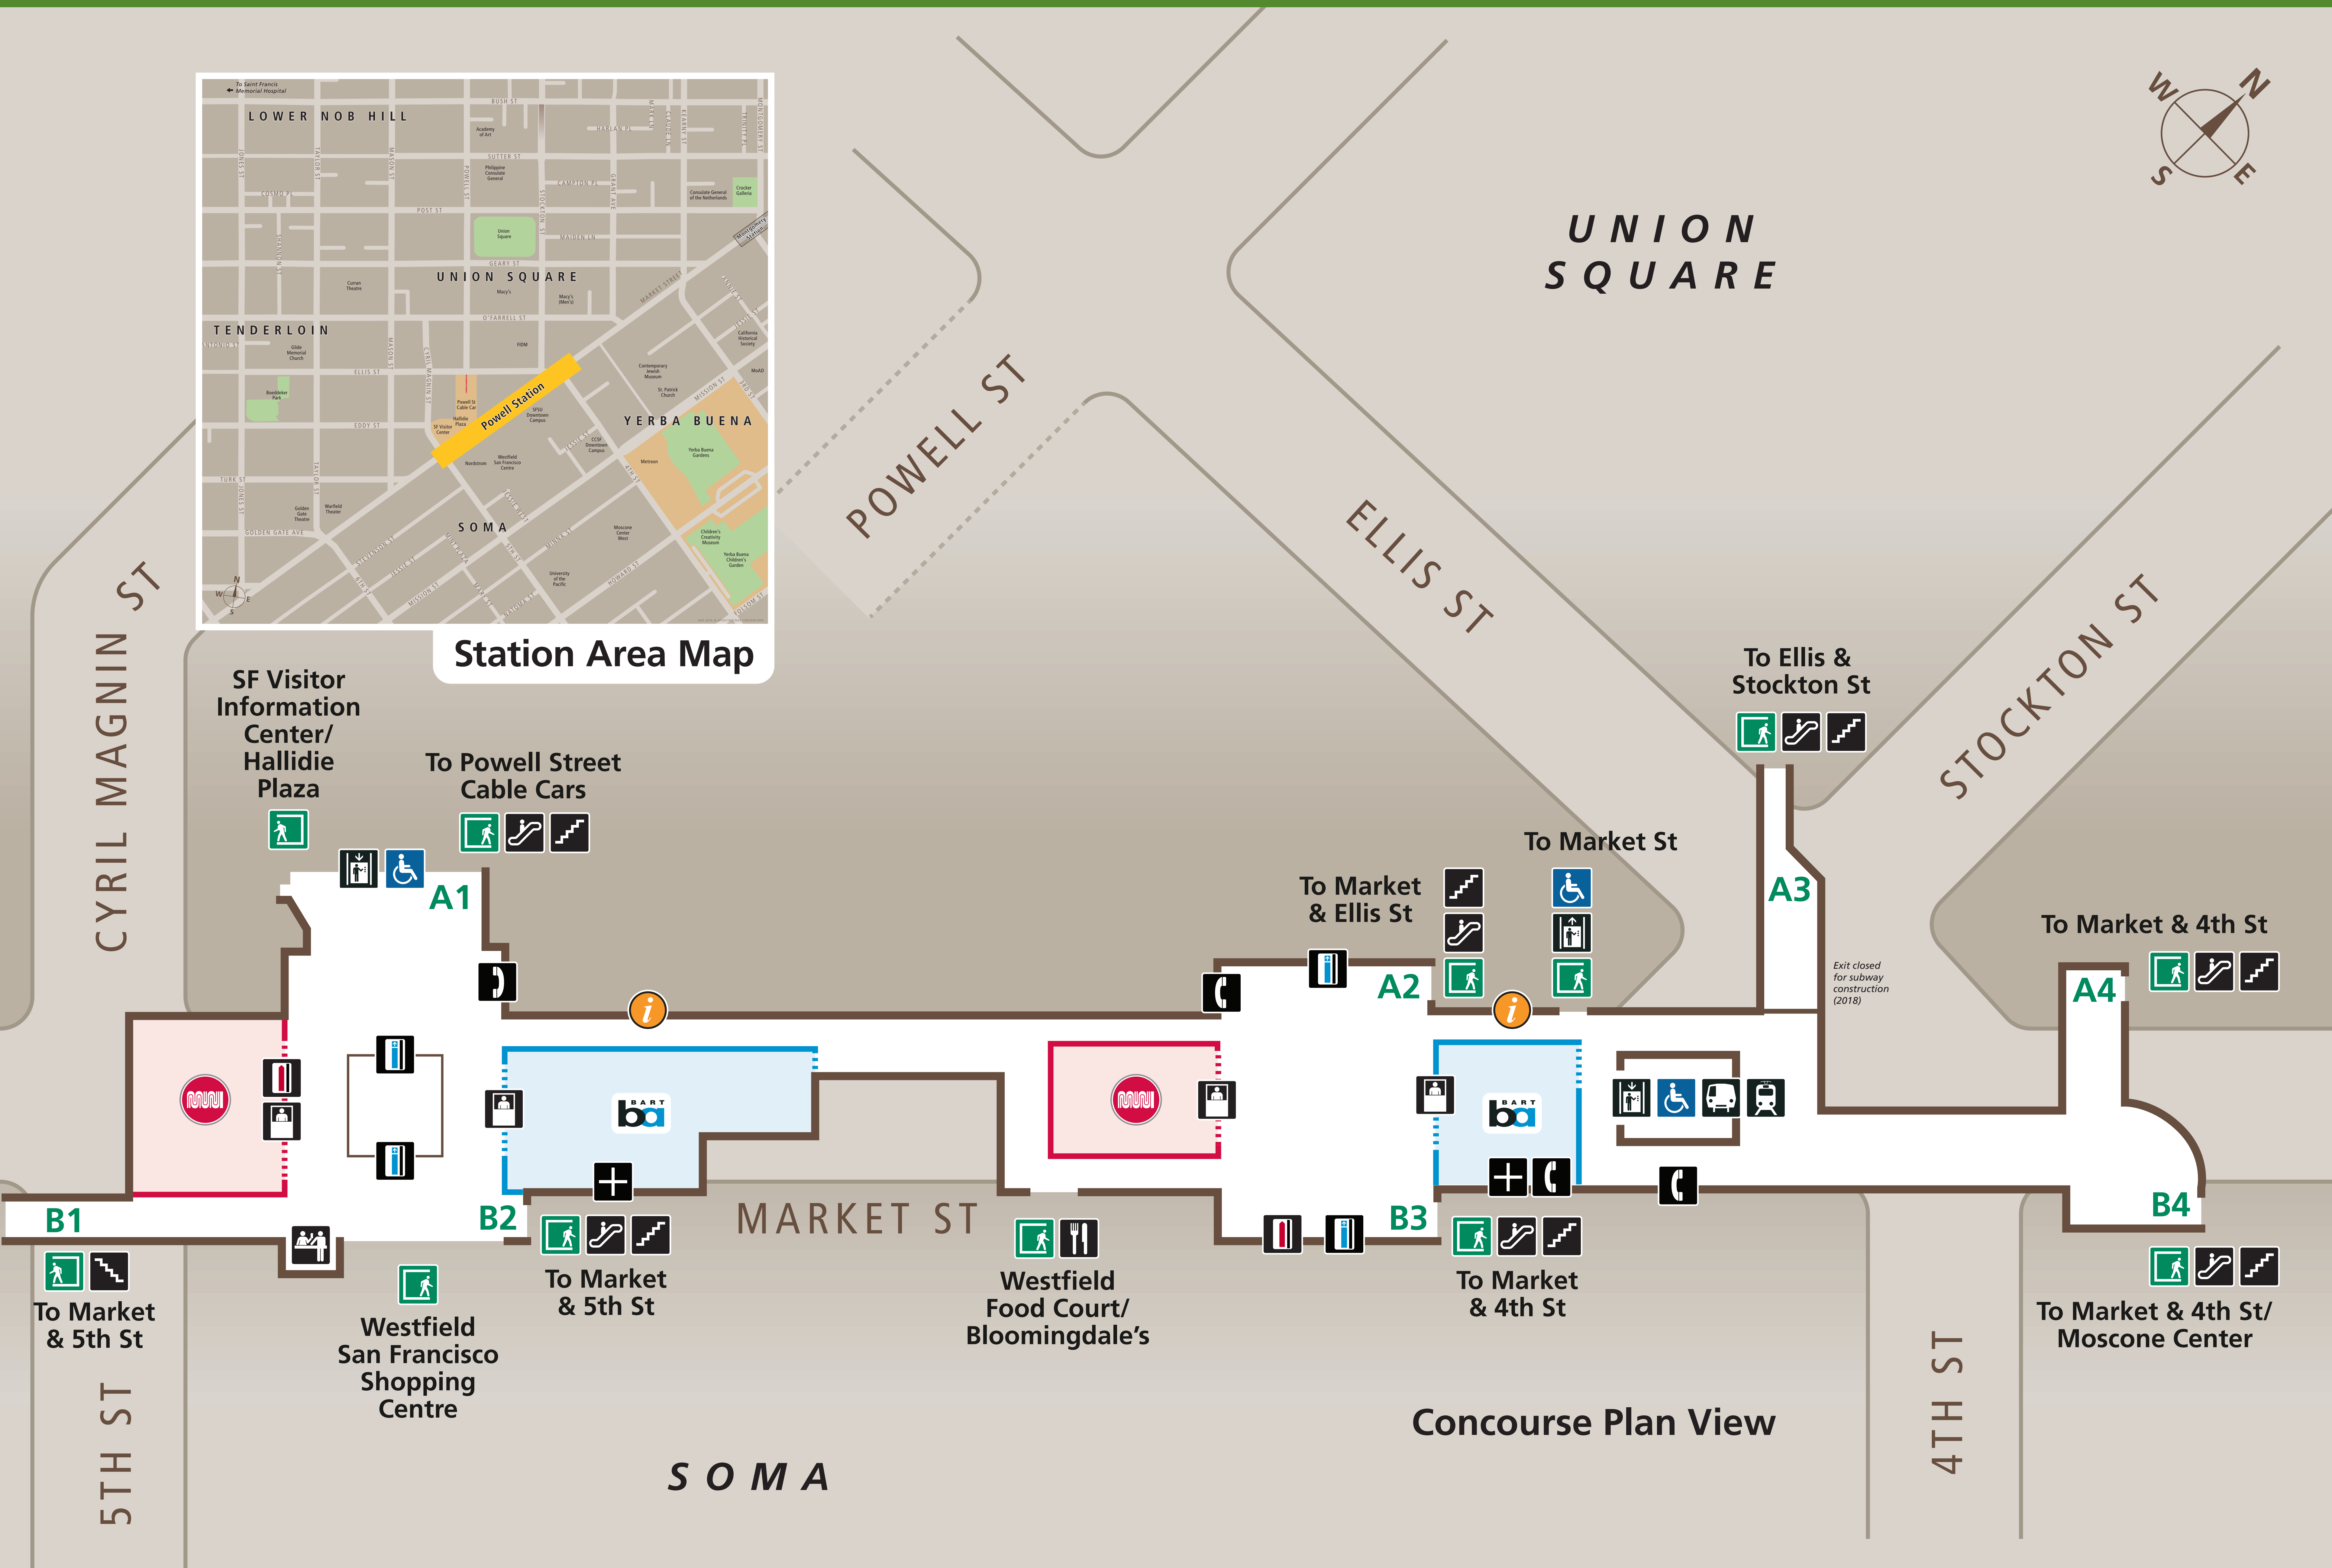

Concourse Plan View