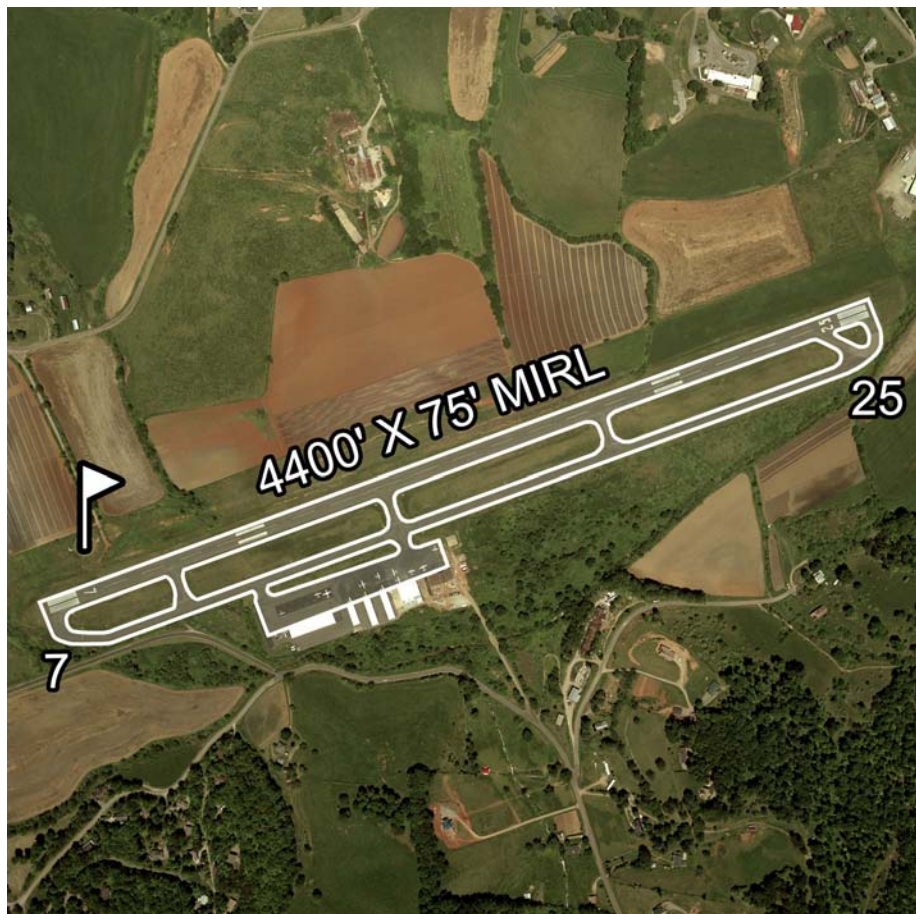

Macon County Airport - 1A5

Franklin

N35° 13.36' W83° 25.14'

Communications:	AWOS/ASOS: 118.225	ATIS:
Clearance :	Ground:	Tower:
CTAF: 123.05	PCL: 123.05	RCO:
Unicom: 123.05	App/Dep: Atlanta Ctr. 134.8	
FBO Telephone Numbers:		Services:
Franklin Aviation	(828) 524-5529	AVGAS, Jet A, Hours of Operation: 8 a.m. - Dusk, Tie-Downs, Maintenance
Fax	(828) 369-5889	
Nav aids:		Charts:
HRS VOR: 109.8 - 055° Radial at 29.6 NM		Sectional: Atlanta
		Low Alt Enroute: L-25B
Approaches: RNAV(GPS)-A		Web Site
Elevation: 2,020' MSL		www.franklin-chamber.com/airport

Special Notices/Warnings: Rapidly Rising Terrain All Quadrants, Right Traffic Pattern for Rwy 25, Arpt Beacon Located 3/4 Mile SE of arpt.