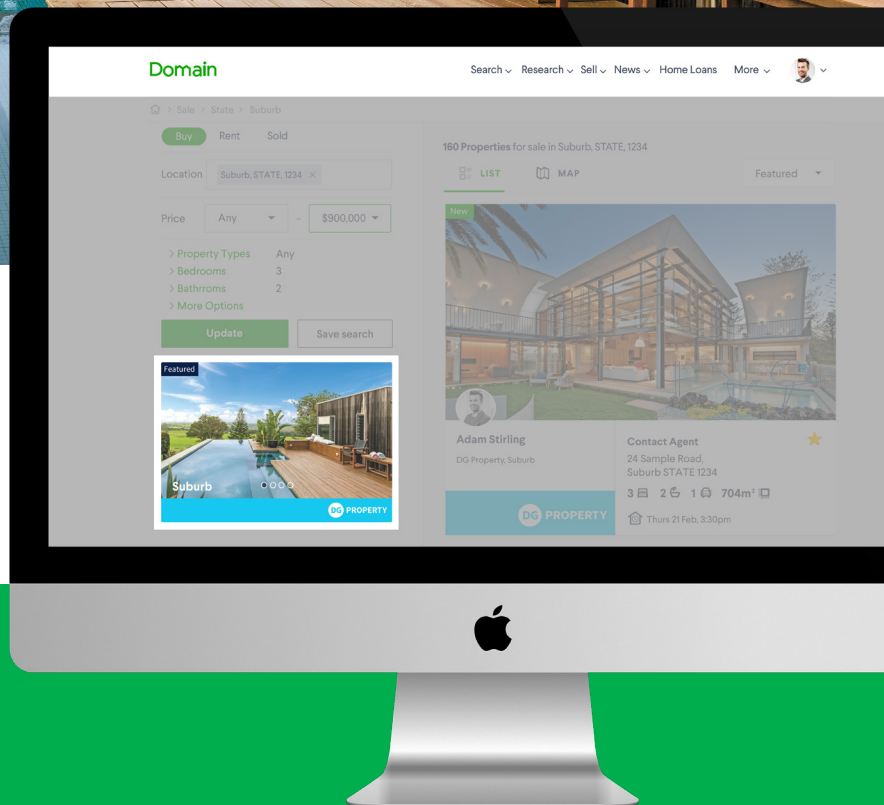

Domain LISTINGS SHOWCASE

GRAB ATTENTION IN YOUR KEY MARKET

Positioned beneath the domain.com.au search results panel, Listings Showcase exclusively promotes up to 5 of your listings as featured properties in your chosen suburb.

With strong agency branding and an option to feature properties from other suburbs, Listings Showcase drives your brand exposure and attracts active buyers.

Showcase your agency with a prominent branding strip