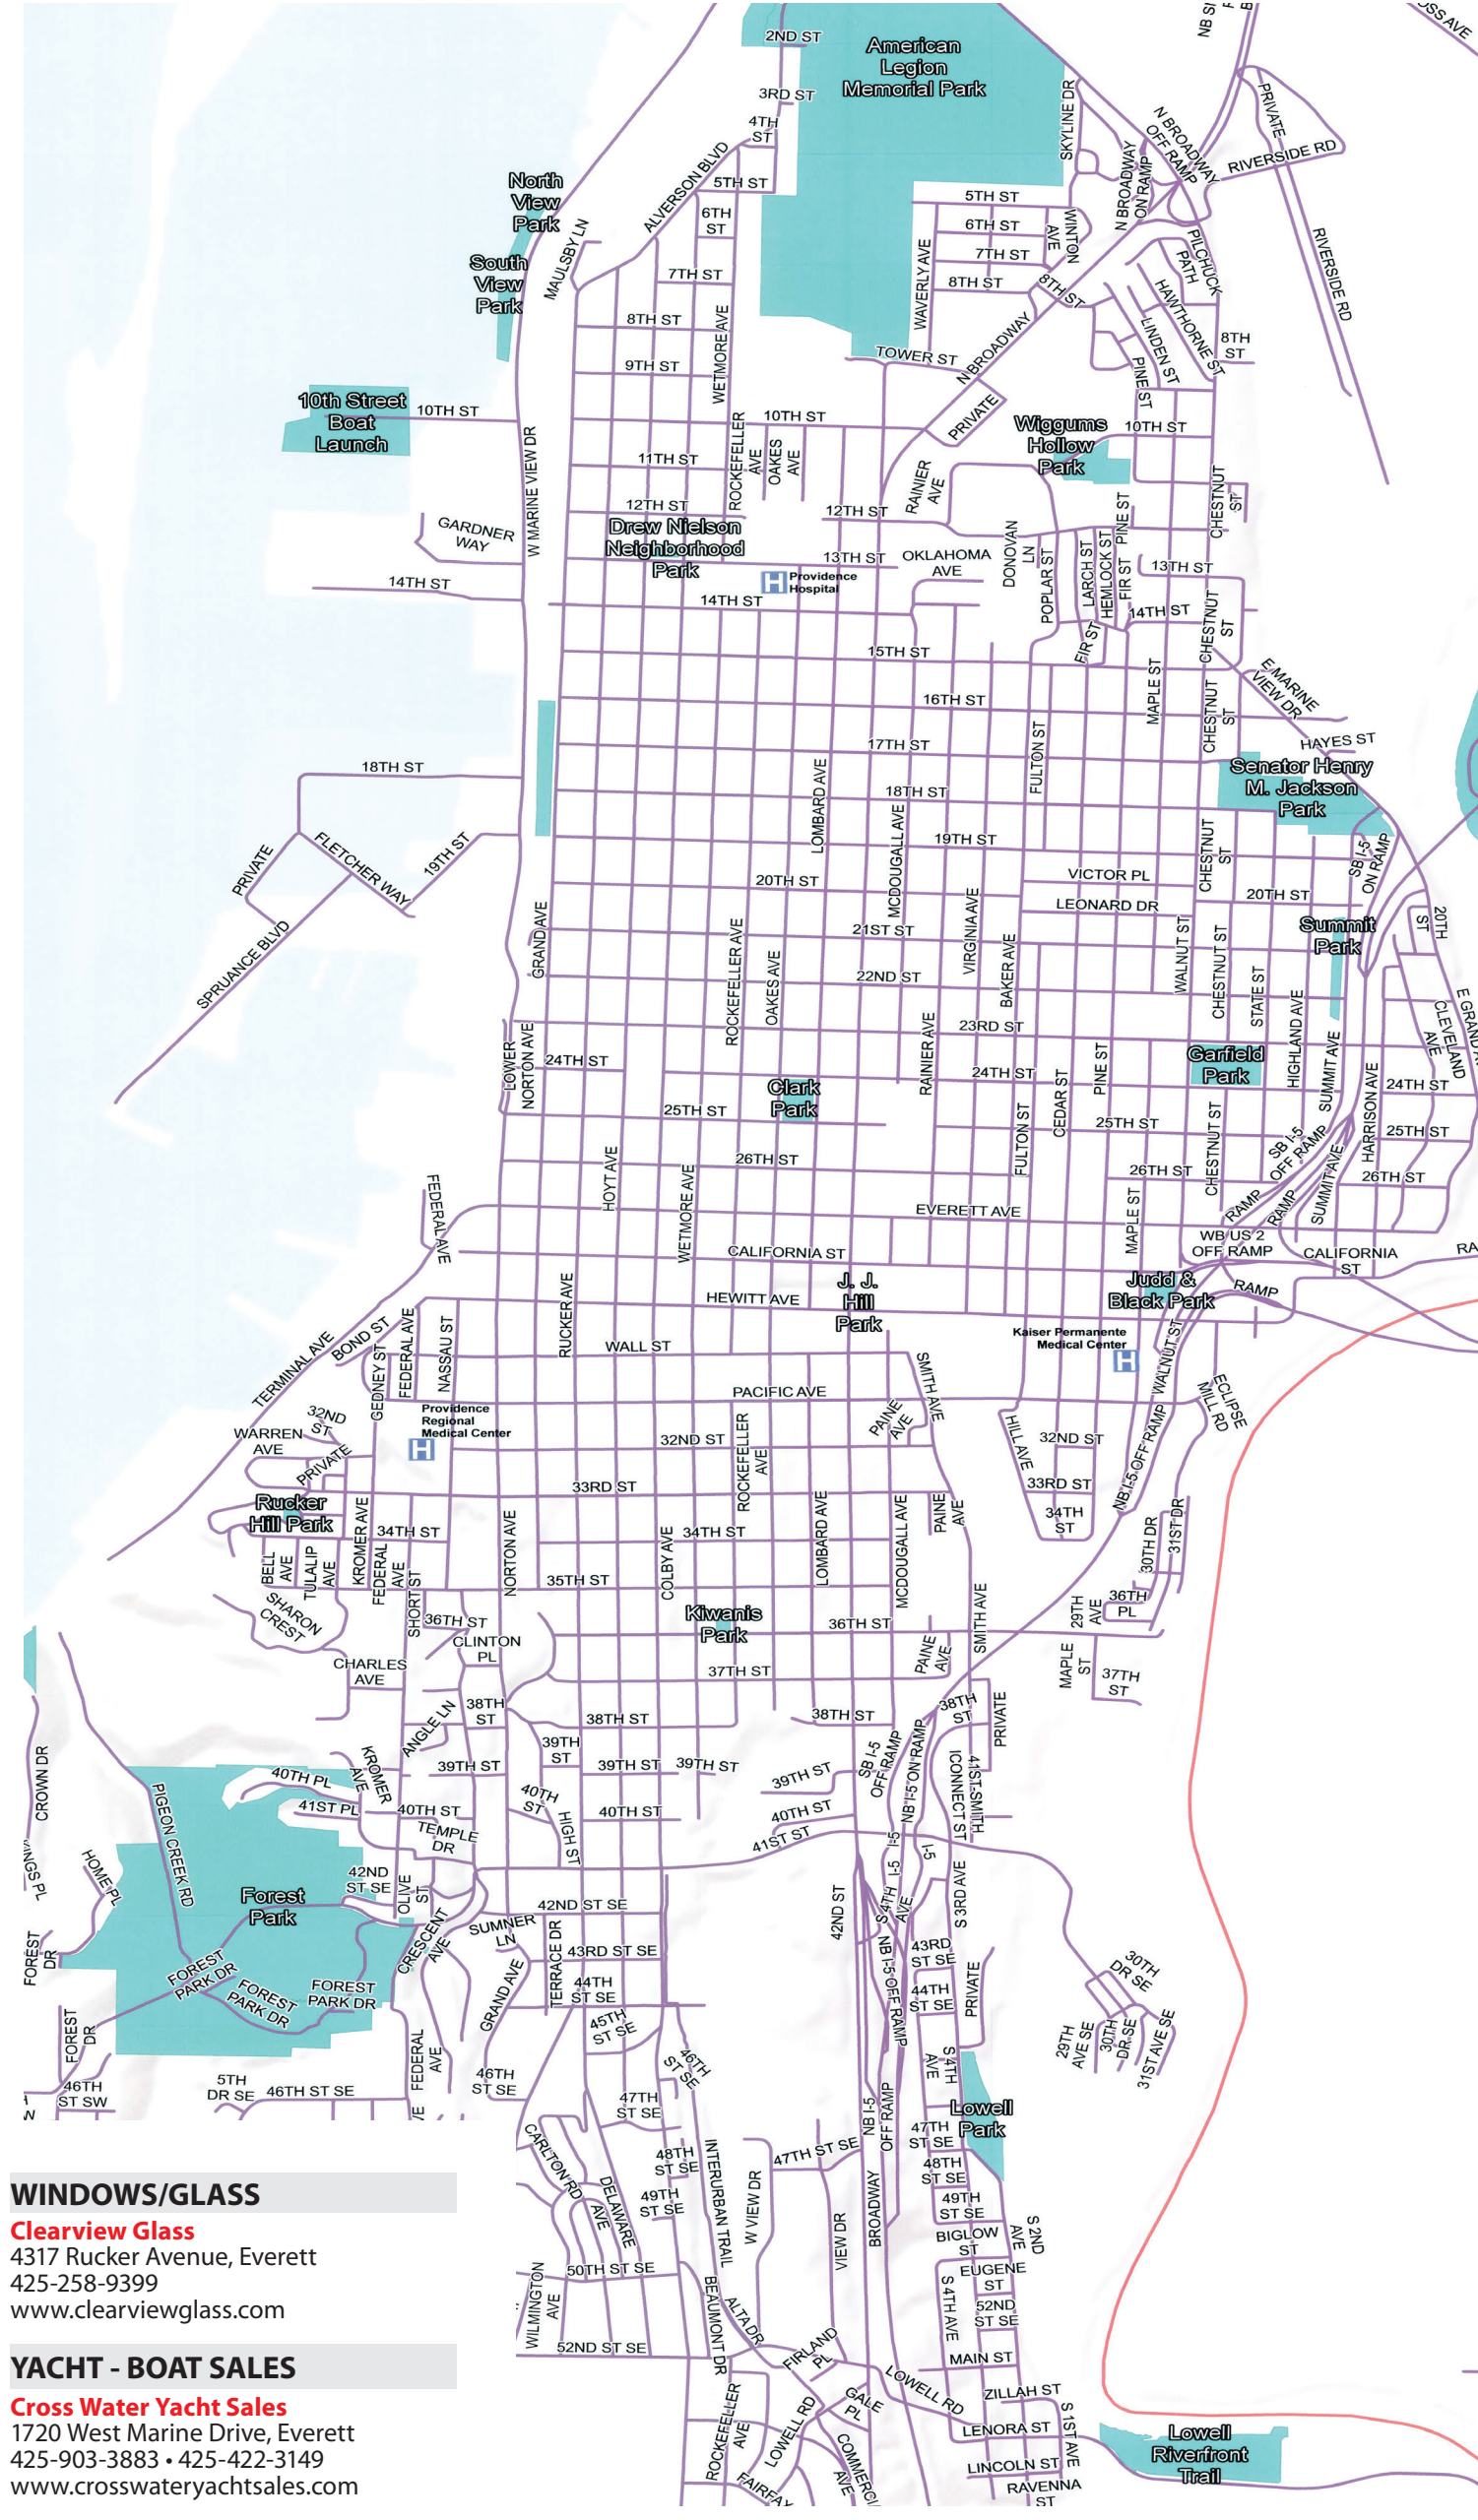

INSURANCE

The Grandahl Agency

7024 Evergreen Way, Ste B, Everett
425-355-1613
melody@ballstate.com

JEWELERS

LICENSING

Julie's Licensing
1001 N Broadway, Everett
College Plaza
425-252-3518

LIQUOR/WINE/SMOKE SHOP

Tulalip Liquor Store & Smoke Shop
6326 33rd Ave. NE, Tulalip
1-5 exit 199
360-716-3250

MAIL BOXES & SHIPPING

the MailRoom
3616 Colby Ave., Everett
425-252-8789

MARINA

Dagmars Marina
1870 Ross Ave., Everett
425-745-1660

PHARMACY

Tulalip Clinical Pharmacy
8825 34th Ave., Suite A, Tulalip
360-716-2660

PIZZA

Alfy's Pizza
6932 Evergreen Way, Everett
425-355-1776

REAL ESTATE

REFUSE REMOVAL

RESTAURANTS

El Paraiso

11014 19th Ave SE, Silver Lake
425-338-7125
www.elparaisomexicangrill.com

El Paraiso

2801 Colby Avenue, Everett
425-252-6026
www.elparaisomexicangrill.com

IHOP

3710 Broadway, Suite 101, Everett
425-252-0717

Mikie's

4532 Evergreen Way, Everett
425-252-6162
www.mikies-restaurant.com

Cuz Septic Service
19521 63rd Avenue NE, Arlington
360-435-5531
cuzseptic.com

Port of Everett Marina
425-259-6001
www.portofeverett.com/marina

Yoga - Tai Chi
1319 Hewitt Ave., Everett
425-512-9277
www.bodynbrain.com/everett

Waterfront
Port of Everett Marina
425-259-6001
www.portofeverett.com/marina

Waterfront
Port of Everett Marina
425-259-6001
www.portofeverett.com/marina

Neptune Society
AMERICA'S MOST TRUSTED CREMATION SERVICES

Since 1973, Neptune Society has been the largest provider of affordable cremation services in the nation. We have assisted generations of families, their loved ones and caregivers to carry out their final wishes more affordably, with dignity and respect. For more information contact us today.

Simple. Respectful. Affordable.

Lynnwood PH: (425) 672-8688 | Spokane PH: (509) 534-2770 | Tacoma PH: (253) 476-2495

El Paraiso Mexican Grill
Family Owned and Operated by the Guerrero Family

Monday Night Special 99¢ Chicken or Beef Taco

Happy Hour 3pm to 6pm, 8pm - Close, Sunday all day!

Great Specials on Well Drinks & Draft Beers
Banquet room seats 30-35
Play your videos on a Big Plasma TV

Free Dinner! Buy one lunch entree & have beverages, receive a second dinner entree of equal or lesser value FREE. Valid at all locations. Not valid on Wednesdays. Opened. No valid with any other offer. Expires 7/30/21

$5.00 Off Lunch! Buy one lunch entree & beverage and receive $5 OFF the 2nd Lunch Entree. Valid at all locations. Not valid on Wednesdays. Opened. No valid with any other offer. Expires 7/30/21

1431 Avenue D • Snohomish • 360-568-5406 | 2801 Colby Ave. • Everett • 425-252-6026
11014 19th Ave. SE • Silver Lake • 425-338-7125 | 14090 Freylands Blvd • Monroe • 425-338-7125

Shop These Local Merchants!
COLBY/DOWNTOWN EVERETT
Providing a Unique Shopping Experience at affordable Prices!

Abbey Carpet & Floor
Locally Owned and Operated • Flooring Professionals
Finest Floor Covering Products & Exclusive Warranties
Lifetime Installation Guarantee
2601 Colby • 425-259-6088 • everett.buyabbey.com

BODY & BRAIN
YOGA • TAI CHI
1319 Hewitt Ave. • 425.512.9277
bodynbrain.com/everett • everett@bodynbrain.com

Karl's Bakery & Café
Cakes, Donuts, Pastries & Lunches
2814 Wetmore in Everett • 425.252.1774

Dignity Memorial Providers
Honoring Memories, Celebrating Lives.
Funerals • Cremation • Cemetery Service
Advance Funeral Planning
www.DignityMemorial.com

Evergreen Funeral Home & Cemetery
evergreen-fl.com
4504 Broadway, Everett
425-252-2244

Cypress Lawn Memorial Park
cypresslawnmemorialpark.com
1615 SE Everett Mall Way, Everett
425-353-7141

HARMSEN
5205 S. 2nd Avenue, Ste. A
Everett, WA 98203
425-252-1884

Land Surveying • Civil Engineering • Land Use Planning • Wetland/Environmental Services
Serving Snohomish County Since 1974

Boundary Surveys
Topographic Mapping
Flood Elevation Certificates
Boundary Line Adjustments
Plats & Short Plats
Condominiums

Also in Monroe, Mt. Vernon and Oak Harbor