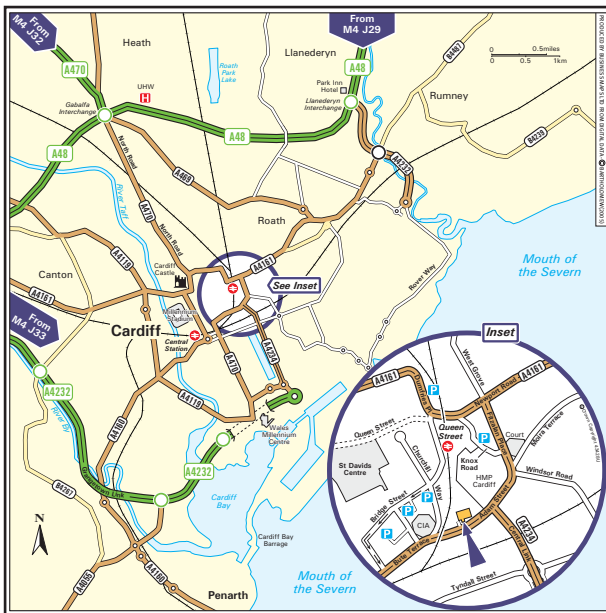

How to get to ATRium, Cardiff

ATRium can be reached from junctions 29, 32 or 33 of the M4 and is a short distance from Queen Street railway station for mainline services between Swansea and London, and Valley Lines services.

- 1 **ATRium**
 - 2 Tŷ Pont Haearn
 - 3 Knox Road car park
 - 4 Dumfries Place car park
 - 5 Cardiff International Arena (CIA)
 - 6 Queen Street Station
 - 7 Central Station
 - 8 Millennium Stadium
 - 9 Cardiff Castle and Grounds
 - 10 City Hall (Cathays Park)
 - 11 Cambrian Point
 - 12 Capitol Centre
 - 13 Queens Arcade
 - 14 St David's Shopping Centre
 - 15 St David's 2 Development
 - 16 Adam St Car Park
 - 17 The Bakery (opposite Millennium Stadium)
- Railway line