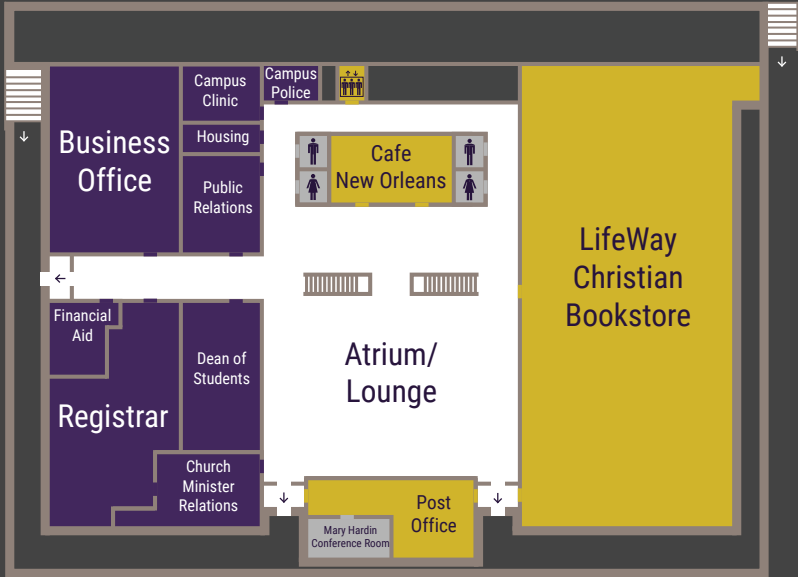

HARDIN STUDENT CENTER 1ST FLOOR