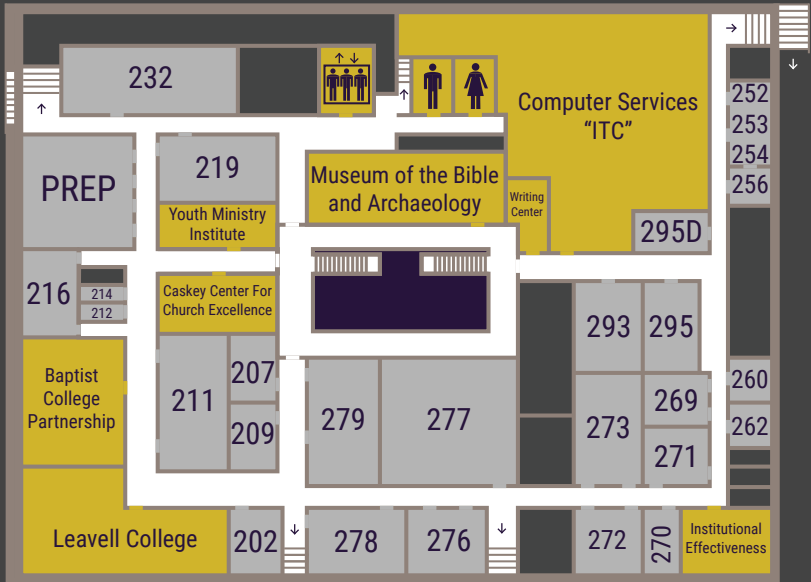

HARDIN STUDENT CENTER 1ST FLOOR

2ND FLOOR