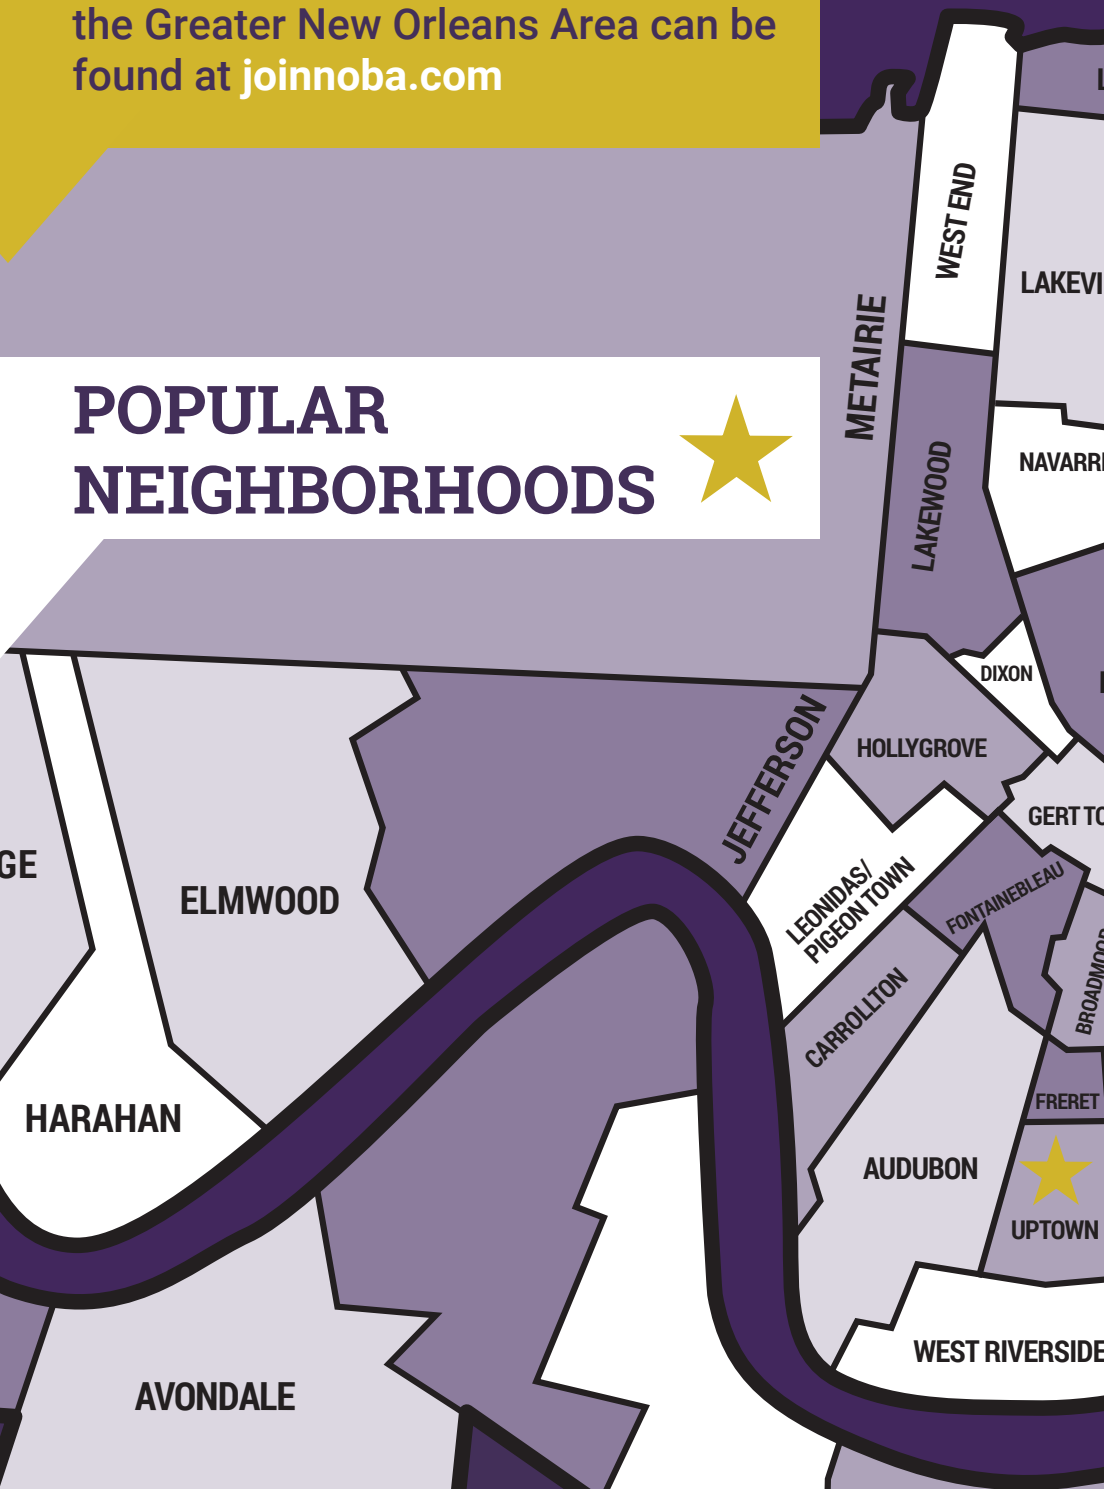

LOCAL CHURCHES:

A complete list of SBC churches in the Greater New Orleans Area can be found at joinnoba.com

POPULAR NEIGHBORHOODS

NEW ORLEANS

BAPTIST THEOLOGICAL SEMINARY

STUDENT SERVICES

3939 GENTILLY BLVD BOX 220 | NEW ORLEANS, LA 70126
504.282.4455 x3283 | studentlife@nobts.edu