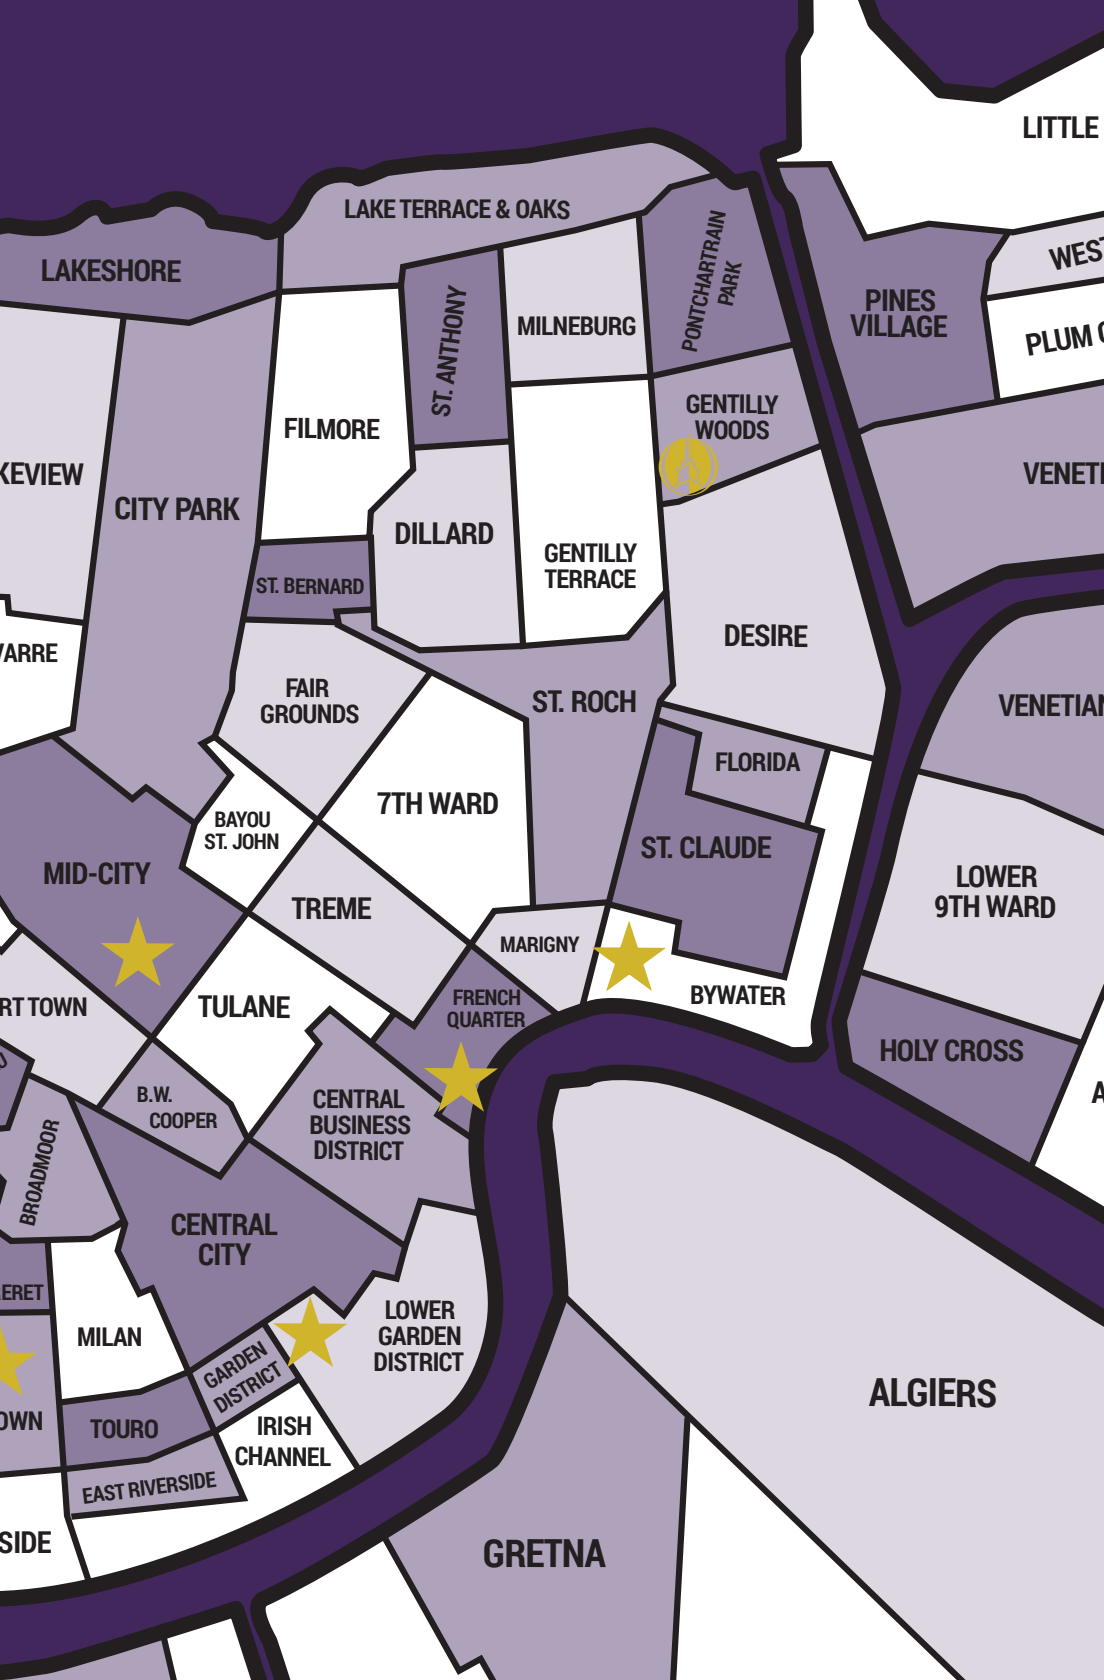

SHOPPING

- French Market
- Magazine Street
- Old Metairie Road
- Lakeside Shopping Center
- Riverwalk Mall

EVENTS & ACTIVITIES

- Cemetary Tour
- Jazz Fest
- Jazz Music in Jackson Square
- Mardi Gras
- Plantation Tour
- Ride a Street Car
- Swamp Tour

NOLA EATS

New Orleans boasts some of the best places to eat in the country. From small corner stores to fine dining, the options are almost limitless. Here are a few of our favorites in the city.

Camellia Grill	\$	Diner
Creole Creamery	\$	Ice Cream
Dat Dog	\$	Gourmet Hotdogs
District Donuts	\$	Donuts Coffee
East of Italy	\$	Italian
Morning Call	\$	Beignets
Parkway Bakery & Tavern	\$	Po-boys
Sucr�	\$	Dessert
Theo's	\$	Pizza
Willie Mae's	\$\$	Soul
Joey K's	\$\$	Creole Cajun
The Joint	\$\$	BBQ
Juan's Flying Burrito	\$\$	Creole Mexican
Lebanon's Cafe	\$\$	Middle Eastern
Pizza Delicious	\$\$	Pizza
Ruby Slipper	\$\$	Southern Brunch
Russell's Marina Grill	\$\$	Seafood
Sammy's	\$\$	Po-boys
Sushi Brothers	\$\$\$	Sushi
Velvet Cactus	\$\$\$	Tex-Mex
Elizabeth's	\$\$\$	Southern Soul
Jacques Imo's	\$\$\$	Creole
Mondo	\$\$\$	Creole
New Orleans Food & Spirits	\$\$\$	Creole
Palace Cafe	\$\$\$\$	Creole
Commander's Palace	\$\$\$\$	Creole

LOCAL CHURCHES:

A complete list of SBC churches in the Greater New Orleans Area can be found at joinnoba.com

POPULAR NEIGHBORHOODS

NEW ORLEANS

BAPTIST THEOLOGICAL SEMINARY

STUDENT SERVICES

3939 GENTILLY BLVD BOX 220 | NEW ORLEANS, LA 70126
504.282.4455 x3283 | studentlife@nobts.edu