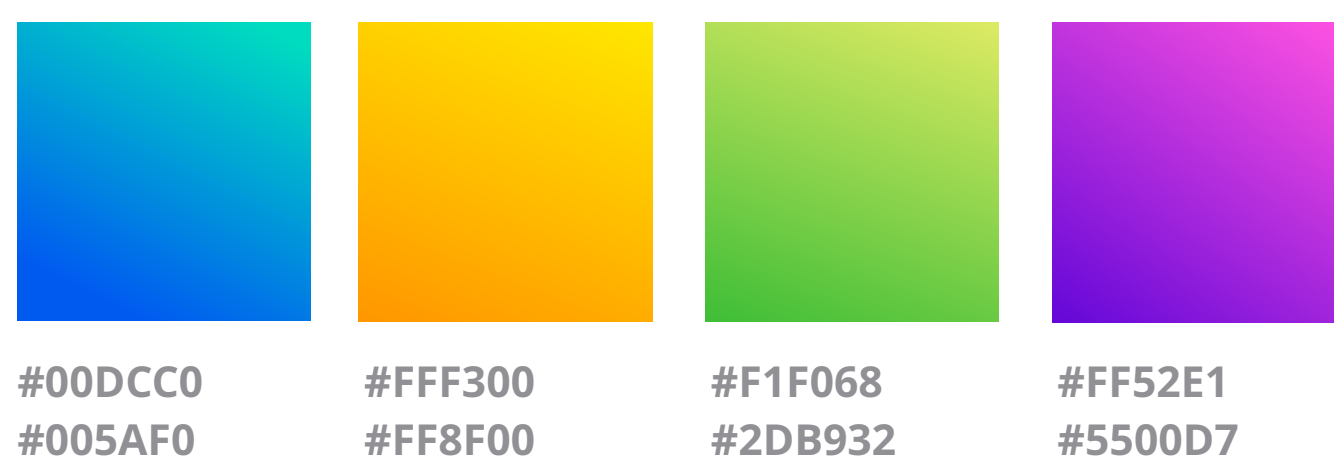

AMP Mini Styleguide

01 Typography

Poppins Bold #20202A

This is a headline using Poppins Bold

Noto Sans #48525C

Phasellus pharetra urna sit amet tellus elementum aliquet in et quam. In condimentum dui. This is a paragraph showing the use of bold text, using the weight medium. Nam ornare lectus ullamcorper nisl accumsan accumsan. Mauris et arcu sit amet enim lacinia pellentesque eu quis sapien.

Fira mono medium #20202A

Code will be displayed with the mono spaced font Fira.

02 Gradients

03 Colours

04 Icons

05 Buttons

06 Image Elements

```
<!doctype html>
<html ⚡ >
  <head>
    <meta charset="utf-8">
    <link rel="canonical" href="hello-world.html">
    <meta name="viewport"
  content="width=device-width,minimum-scale=1,initial-scale=1">
    <style amp-boilerplate>body{-webkit-animation:-amp-start 8s steps(1,end) 0s 1
  <script async src="https://cdn.ampproject.org/v0.js"></script>
  </head>
  <body>Hello World!</body>
</html>
```