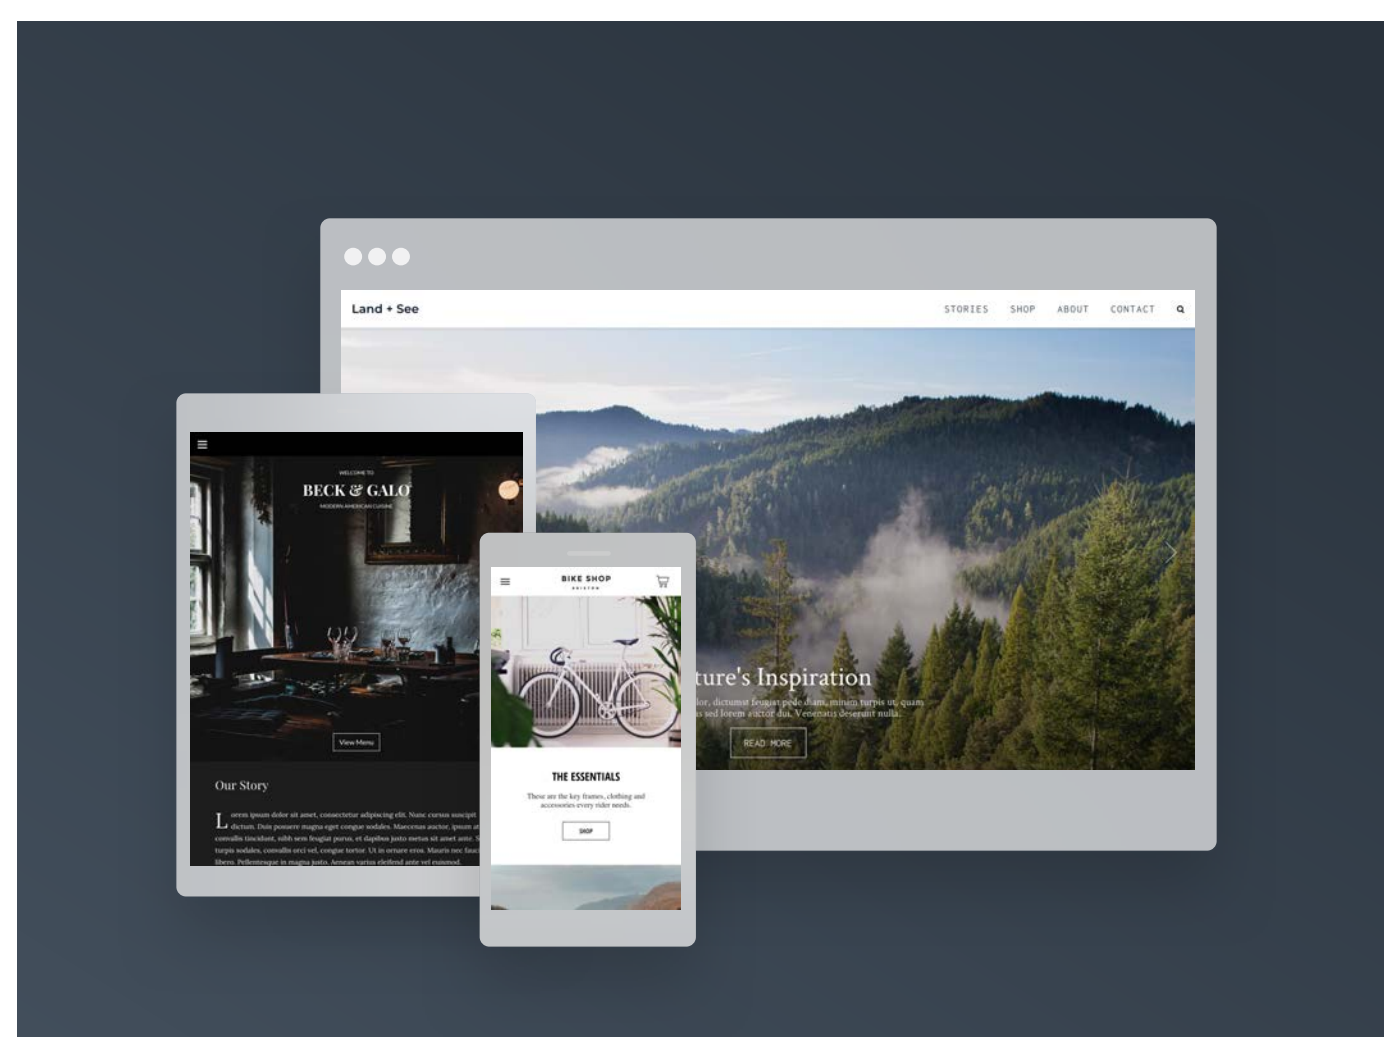

AMP Mini Styleguide

01 Typography

Poppins Bold #20202A

This is a headline using Poppins Bold

Noto Sans #48525C

Phasellus pharetra urna sit amet tellus elementum aliquet in et quam. In condimentum dui. This is a paragraph showing the use of bold text, using the weight medium. Nam ornare lectus ullamcorper nisl accumsan accumsan. Mauris et arcu sit amet enim lacinia pellentesque eu quis sapien.

Fira mono medium #20202A

Code will be displayed with the mono spaced font Fira.

02 Gradients

03 Colours

04 Icons

05 Buttons

06 Image Elements

```
<!doctype html>
<html ⚡ >
  <head>
    <meta charset="utf-8">
    <link rel="canonical" href="hello-world.html">
    <meta name="viewport"
  content="width=device-width,minimum-scale=1,initial-scale=1">
    <style amp-boilerplate>body{-webkit-animation:-amp-start 8s steps(1,end) 0s 1
  <script async src="https://cdn.ampproject.org/v0.js"></script>
  </head>
  <body>Hello World!</body>
</html>
```