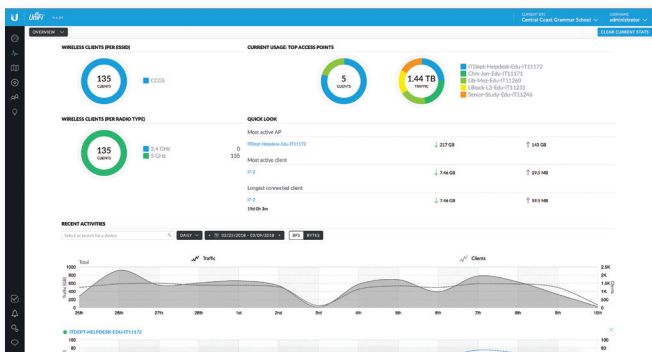

UNIFI CONTROLLER SOFTWARE

UniFi Controller: Statistics > Overview of UniFi APs and wireless clients

WIRELESS NETWORK MANAGEMENT AND MONITORING

UniFi products are bundled with the scalable UniFi Controller software, which manages UniFi devices through a web browser or the UniFi mobile app. It conducts device discovery, provisioning, and configuration of UniFi devices via an intuitive user interface.