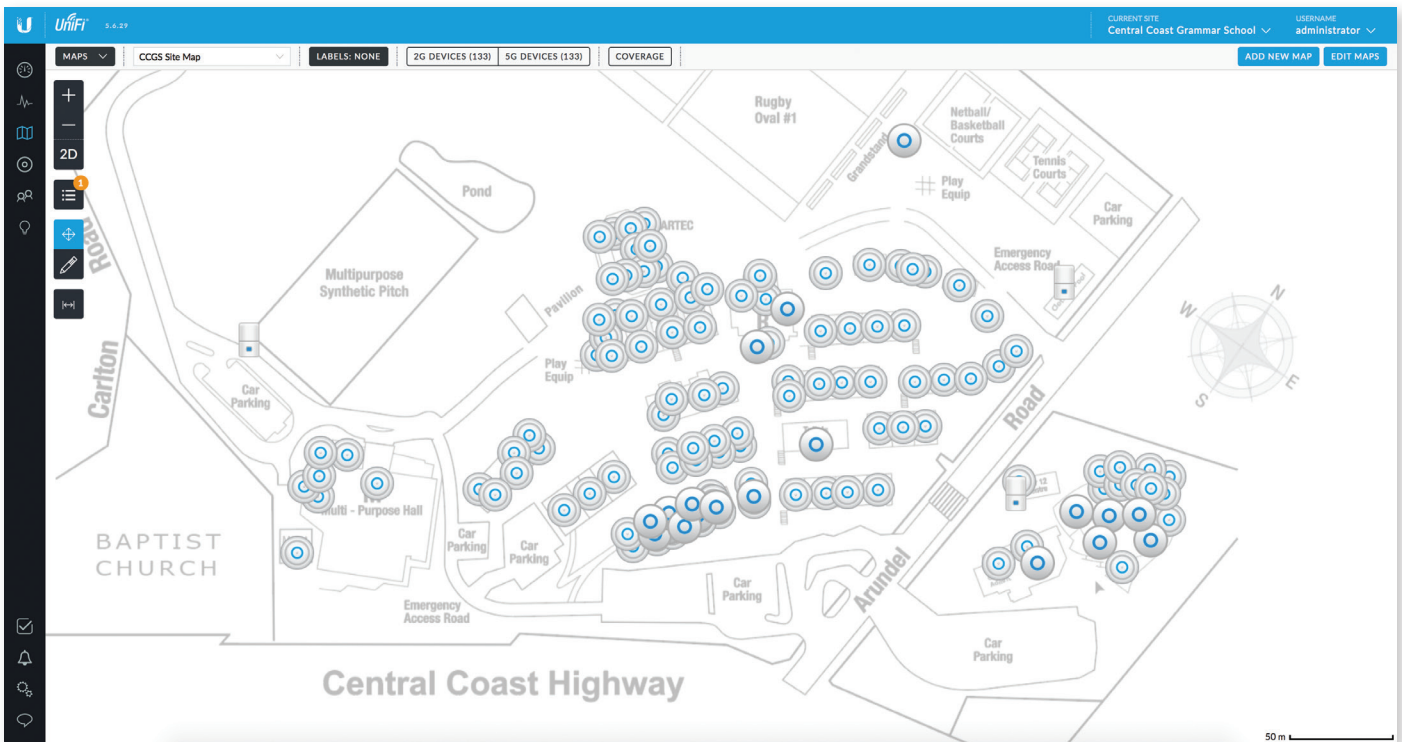

UniFi Controller: Map screen showing UniFi APs