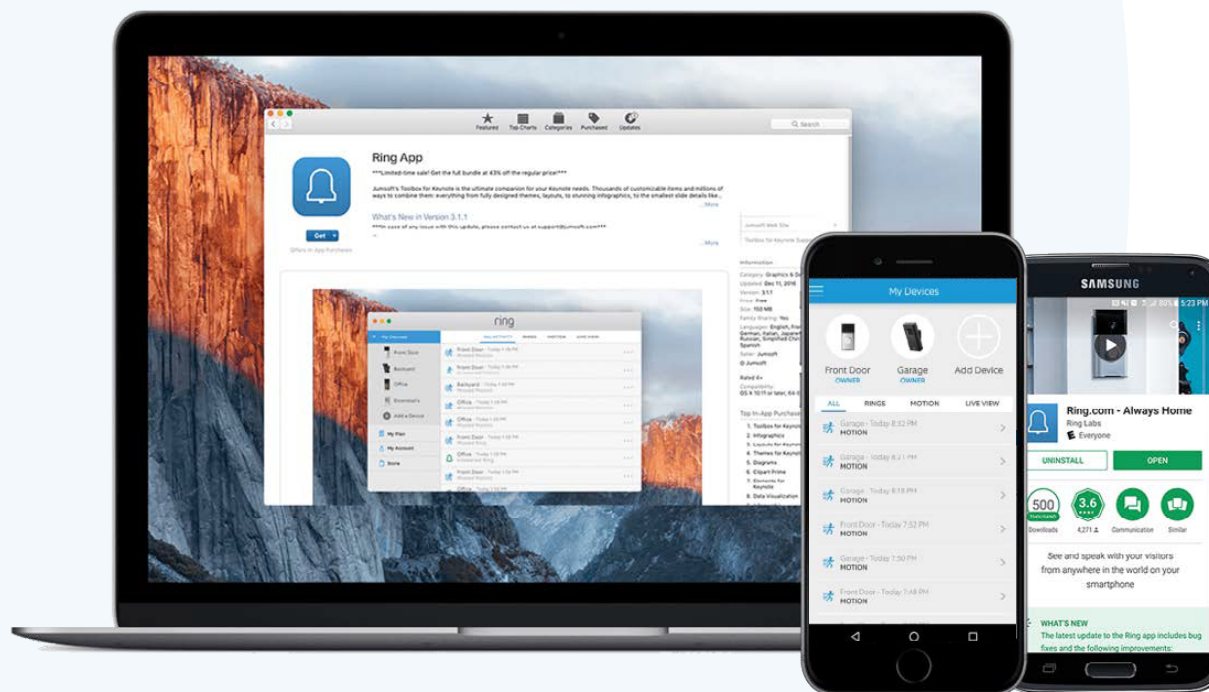

3. Customers with annual plans may be eligible for refunds. For our full refund terms see [T&C](#)

Always Home

Get the Ring App

SEE, HEAR AND SPEAK TO VISITORS

With Ring, you can monitor your home from your smartphone, tablet or PC. Every Ring device features a wide-angle lens and a built-in microphone and speaker, so you can see, hear and speak to anyone on your property from anywhere.

AVAILABLE AT: