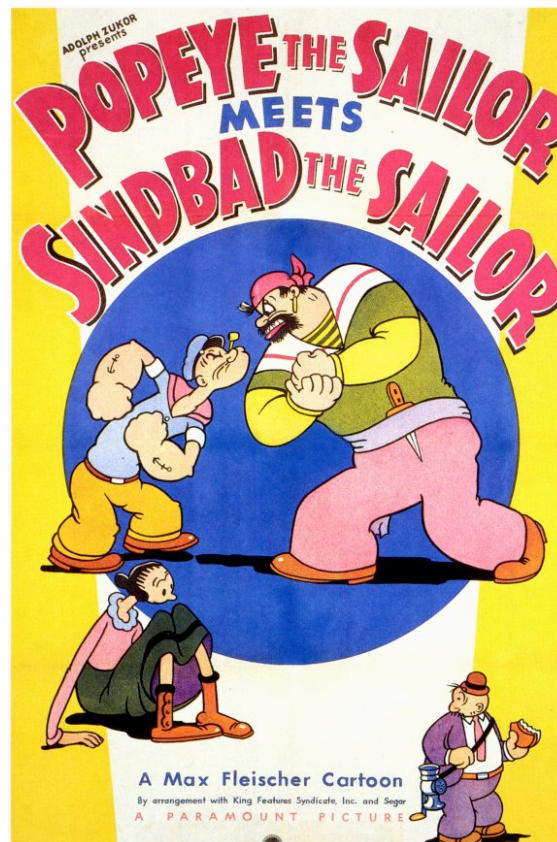

#3: 28 min.

Bugs, Porky Daffy: Corny Concerto - color
Cubby Bear: Opening Night - b/w
Funny Company: Amazon - color
UB Iwerks: Ali Baba - color

#4: 29 min.

Popeye Meets Sinbad - color, 17 min. cartoon
Betty Boop: Is My Palm Red? - b/w
Funny Company: Ant Lion - color

#5: 28 min.

Superman: Arctic Giant - color
Popeye: Customers Wanted - b/w
Funny Company: Big Bounce - color
UB Iwerks: Balloon Land - color

#6: 29 min.

Bugs Bunny: Case of the Missing Hare - color
Tom and Jerry: In the Bag - b/w
Funny Company: Blue Fish - color
Fleischer Color Classic: Small Fry - color

#7: 27 min.

Woody Woodpecker: Pantry Pirate - color
Betty Boop: Crazy Inventions - b/w
Funny Company: Butterfly - color
Noveltoon: Flip Flap - color

#8: 28 min.

Superman: Billion Dollar Limited - color
Felix the Cat Woos Whoopee - b/w
Funny Company: Candle Making - color
Little Lulu: Cad and Caddy - color

#9: 30 min.

Daffy Duck: Impatient Patient - color
Little King: Jolly Good Felons - b/w
Funny Company: Chucawala - color
Popeye's Anniversary - color

#10: 28 min.