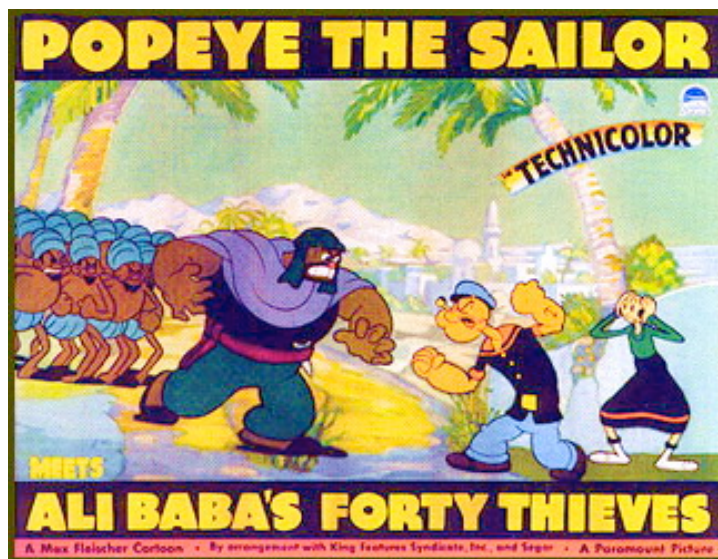

Peg Leg Pedro - color  
Oswald Rabbit - Bandmaster - b/w  
Funny Company - Mexican Boy - color  
Popeye - Taxi Turvy - color

#36:

Superman - Showdown - color  
Porky Pig - Get Rich Quick, Porky - b/w  
Funny Company - Monarch Butterfly - color  
Hunky and Spunky - Always Kicking - color

#39: 28 min.

Superman - Underground World - color  
Porky Pig - Porky's Cafe - b/w  
Funny Company - Navajo Rugs - color  
Toonerville Picnic - color

#40: 27 min.

Superman - Secret Agent - color  
Porky & Daffy - Porky's Garden - b/w  
Funny Company - New York City - color  
Fleischer Color Classic - Hold It - color

#41: **Popeye Special #1:** 26 min.

Let's Sing With Popeye - b/w  
Popeye Meets Ali Baba - color, long  
Popeye - Shuteye Popeye - color

#42: **Popeye Special #2:** 28 min.

Popeye in Aladdin's Lamp (21 min.)  
Popeye - Fright to the Finish