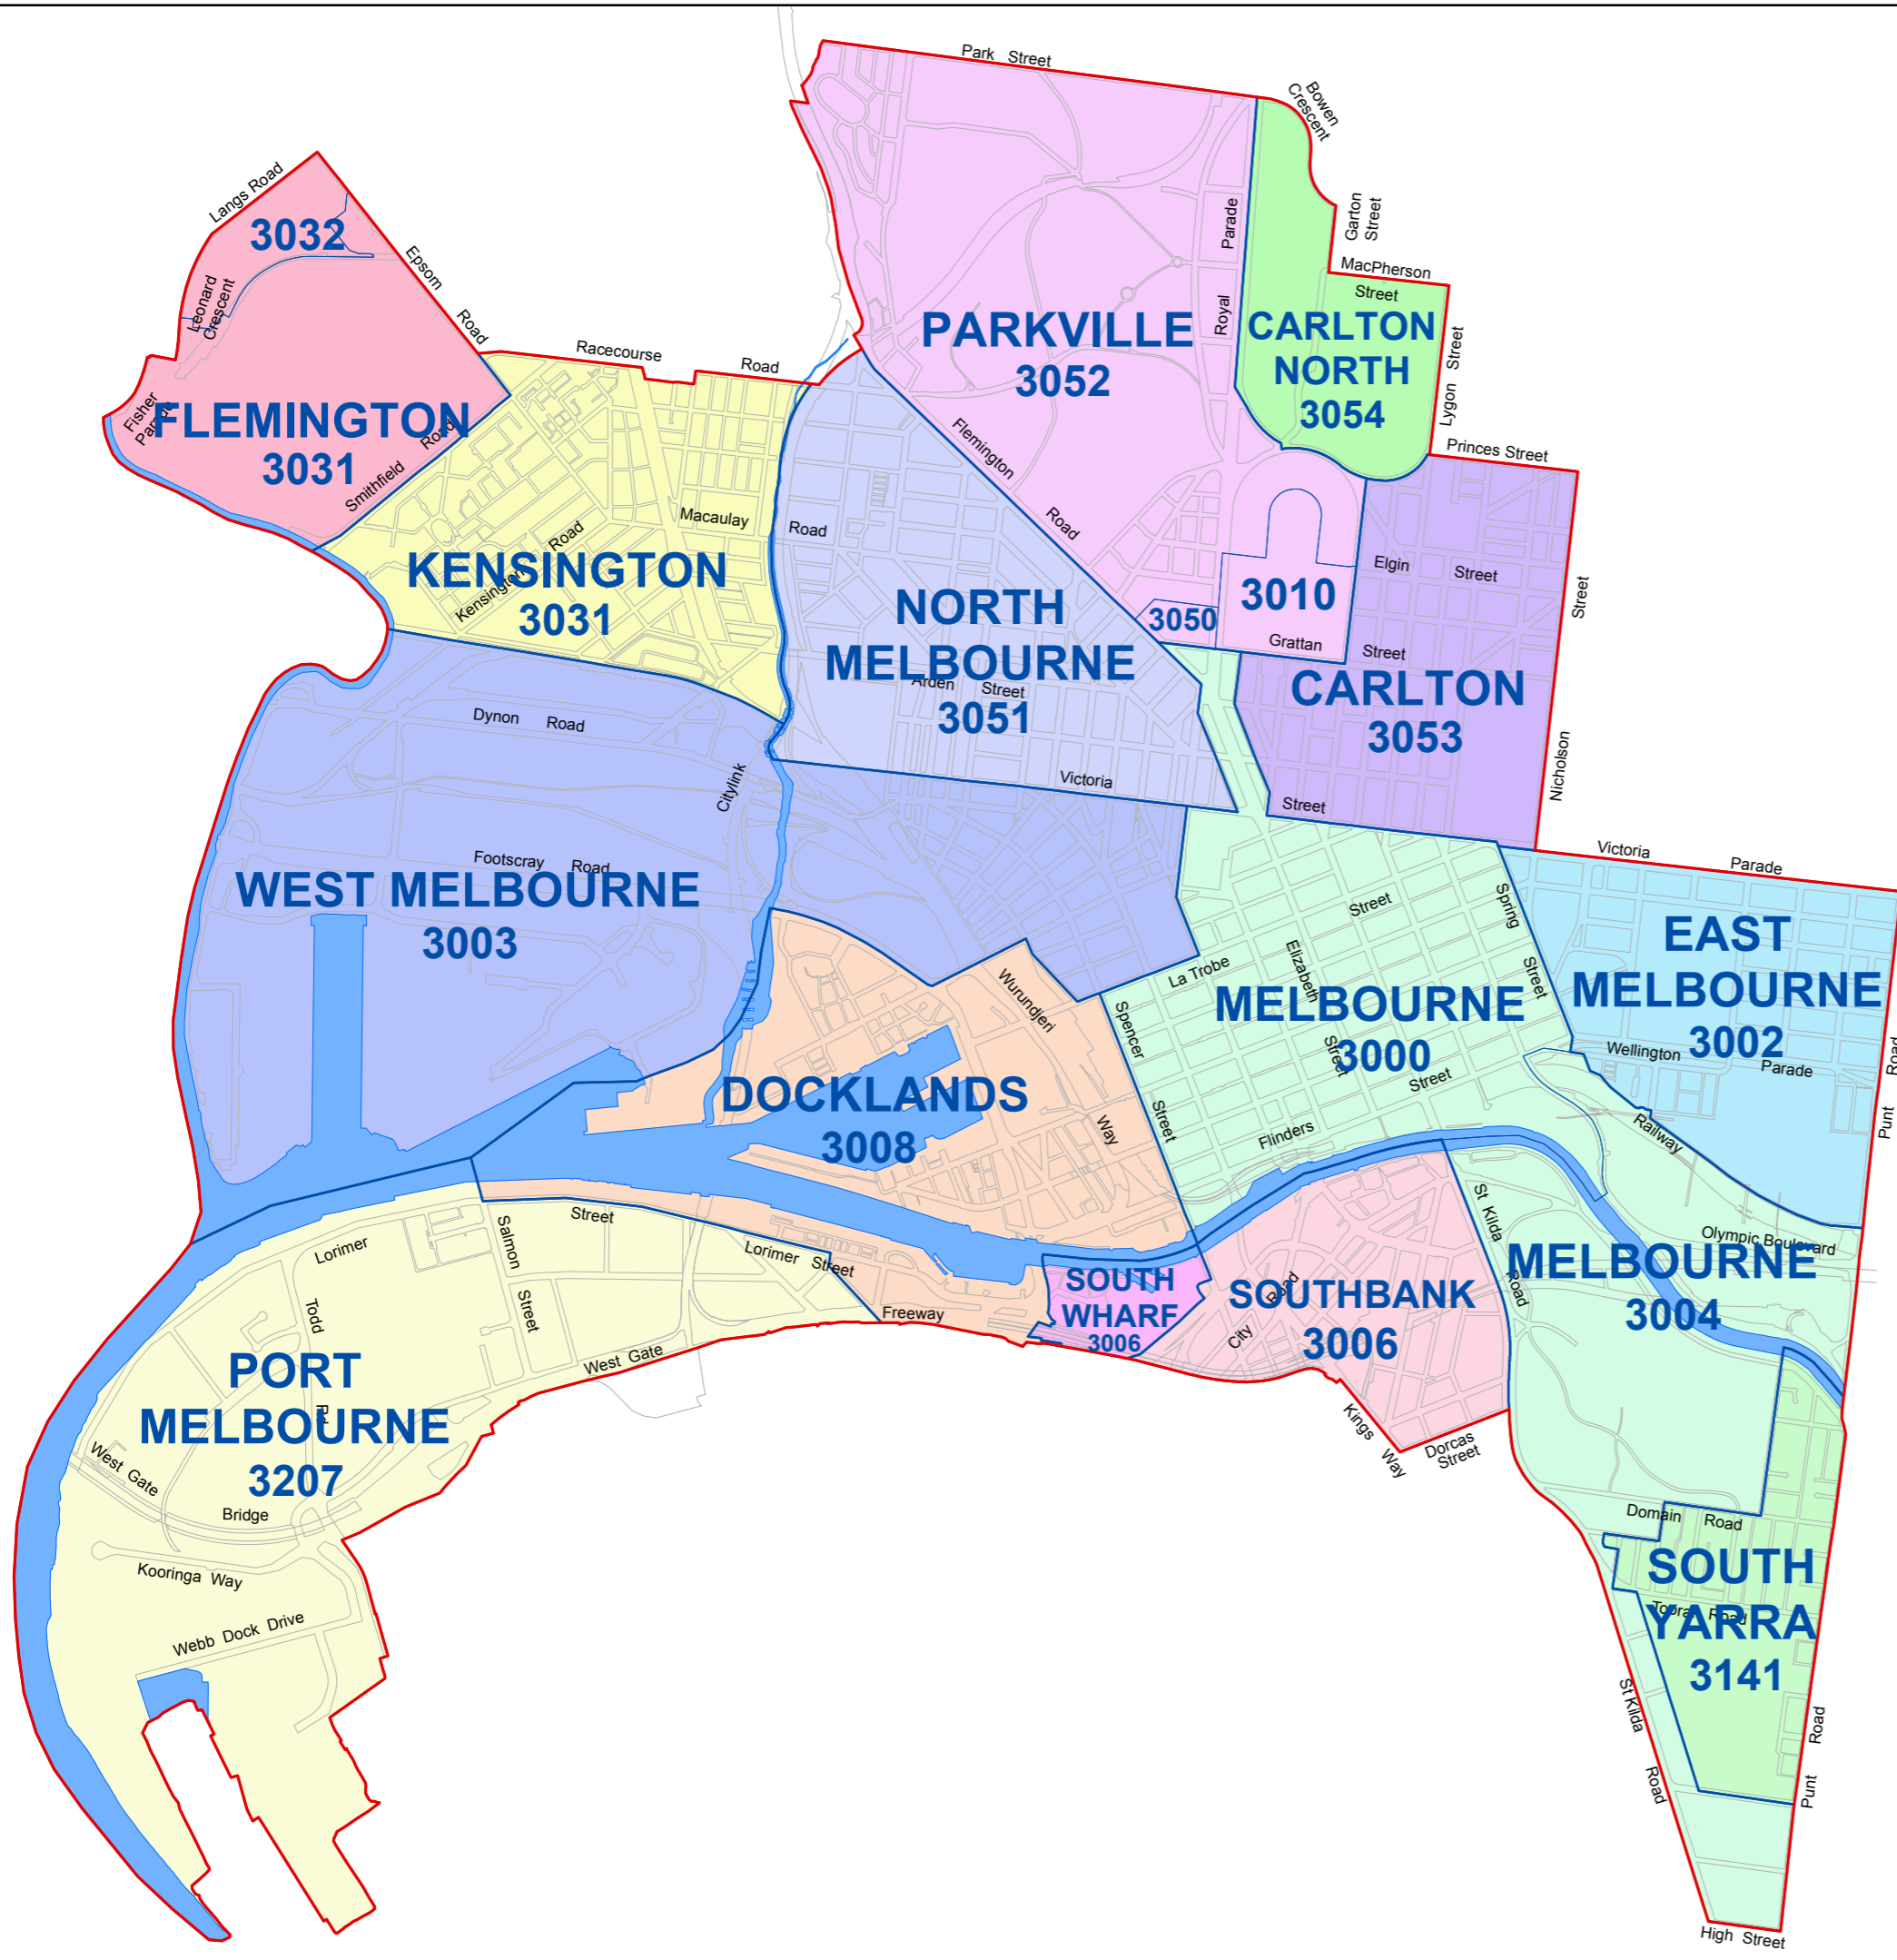

SUBURBS & POSTCODES

CITY OF MELBOURNE

LOCATION DIAGRAM

Legend

-  MCC Municipal Boundary
-  Suburb Boundaries
-  Postcode

MAP SCALE 1:30,000 AT A3

RESPONSIBILITIES & ACKNOWLEDGEMENTS

GIS Team Leader, Smart City Office: David Hassett
 GIS Compilation & Cartography: Dane Harkin
 Published by City of Melbourne, June 2017
 GPO Box 1603, Melbourne, Victoria 3001 Australia.