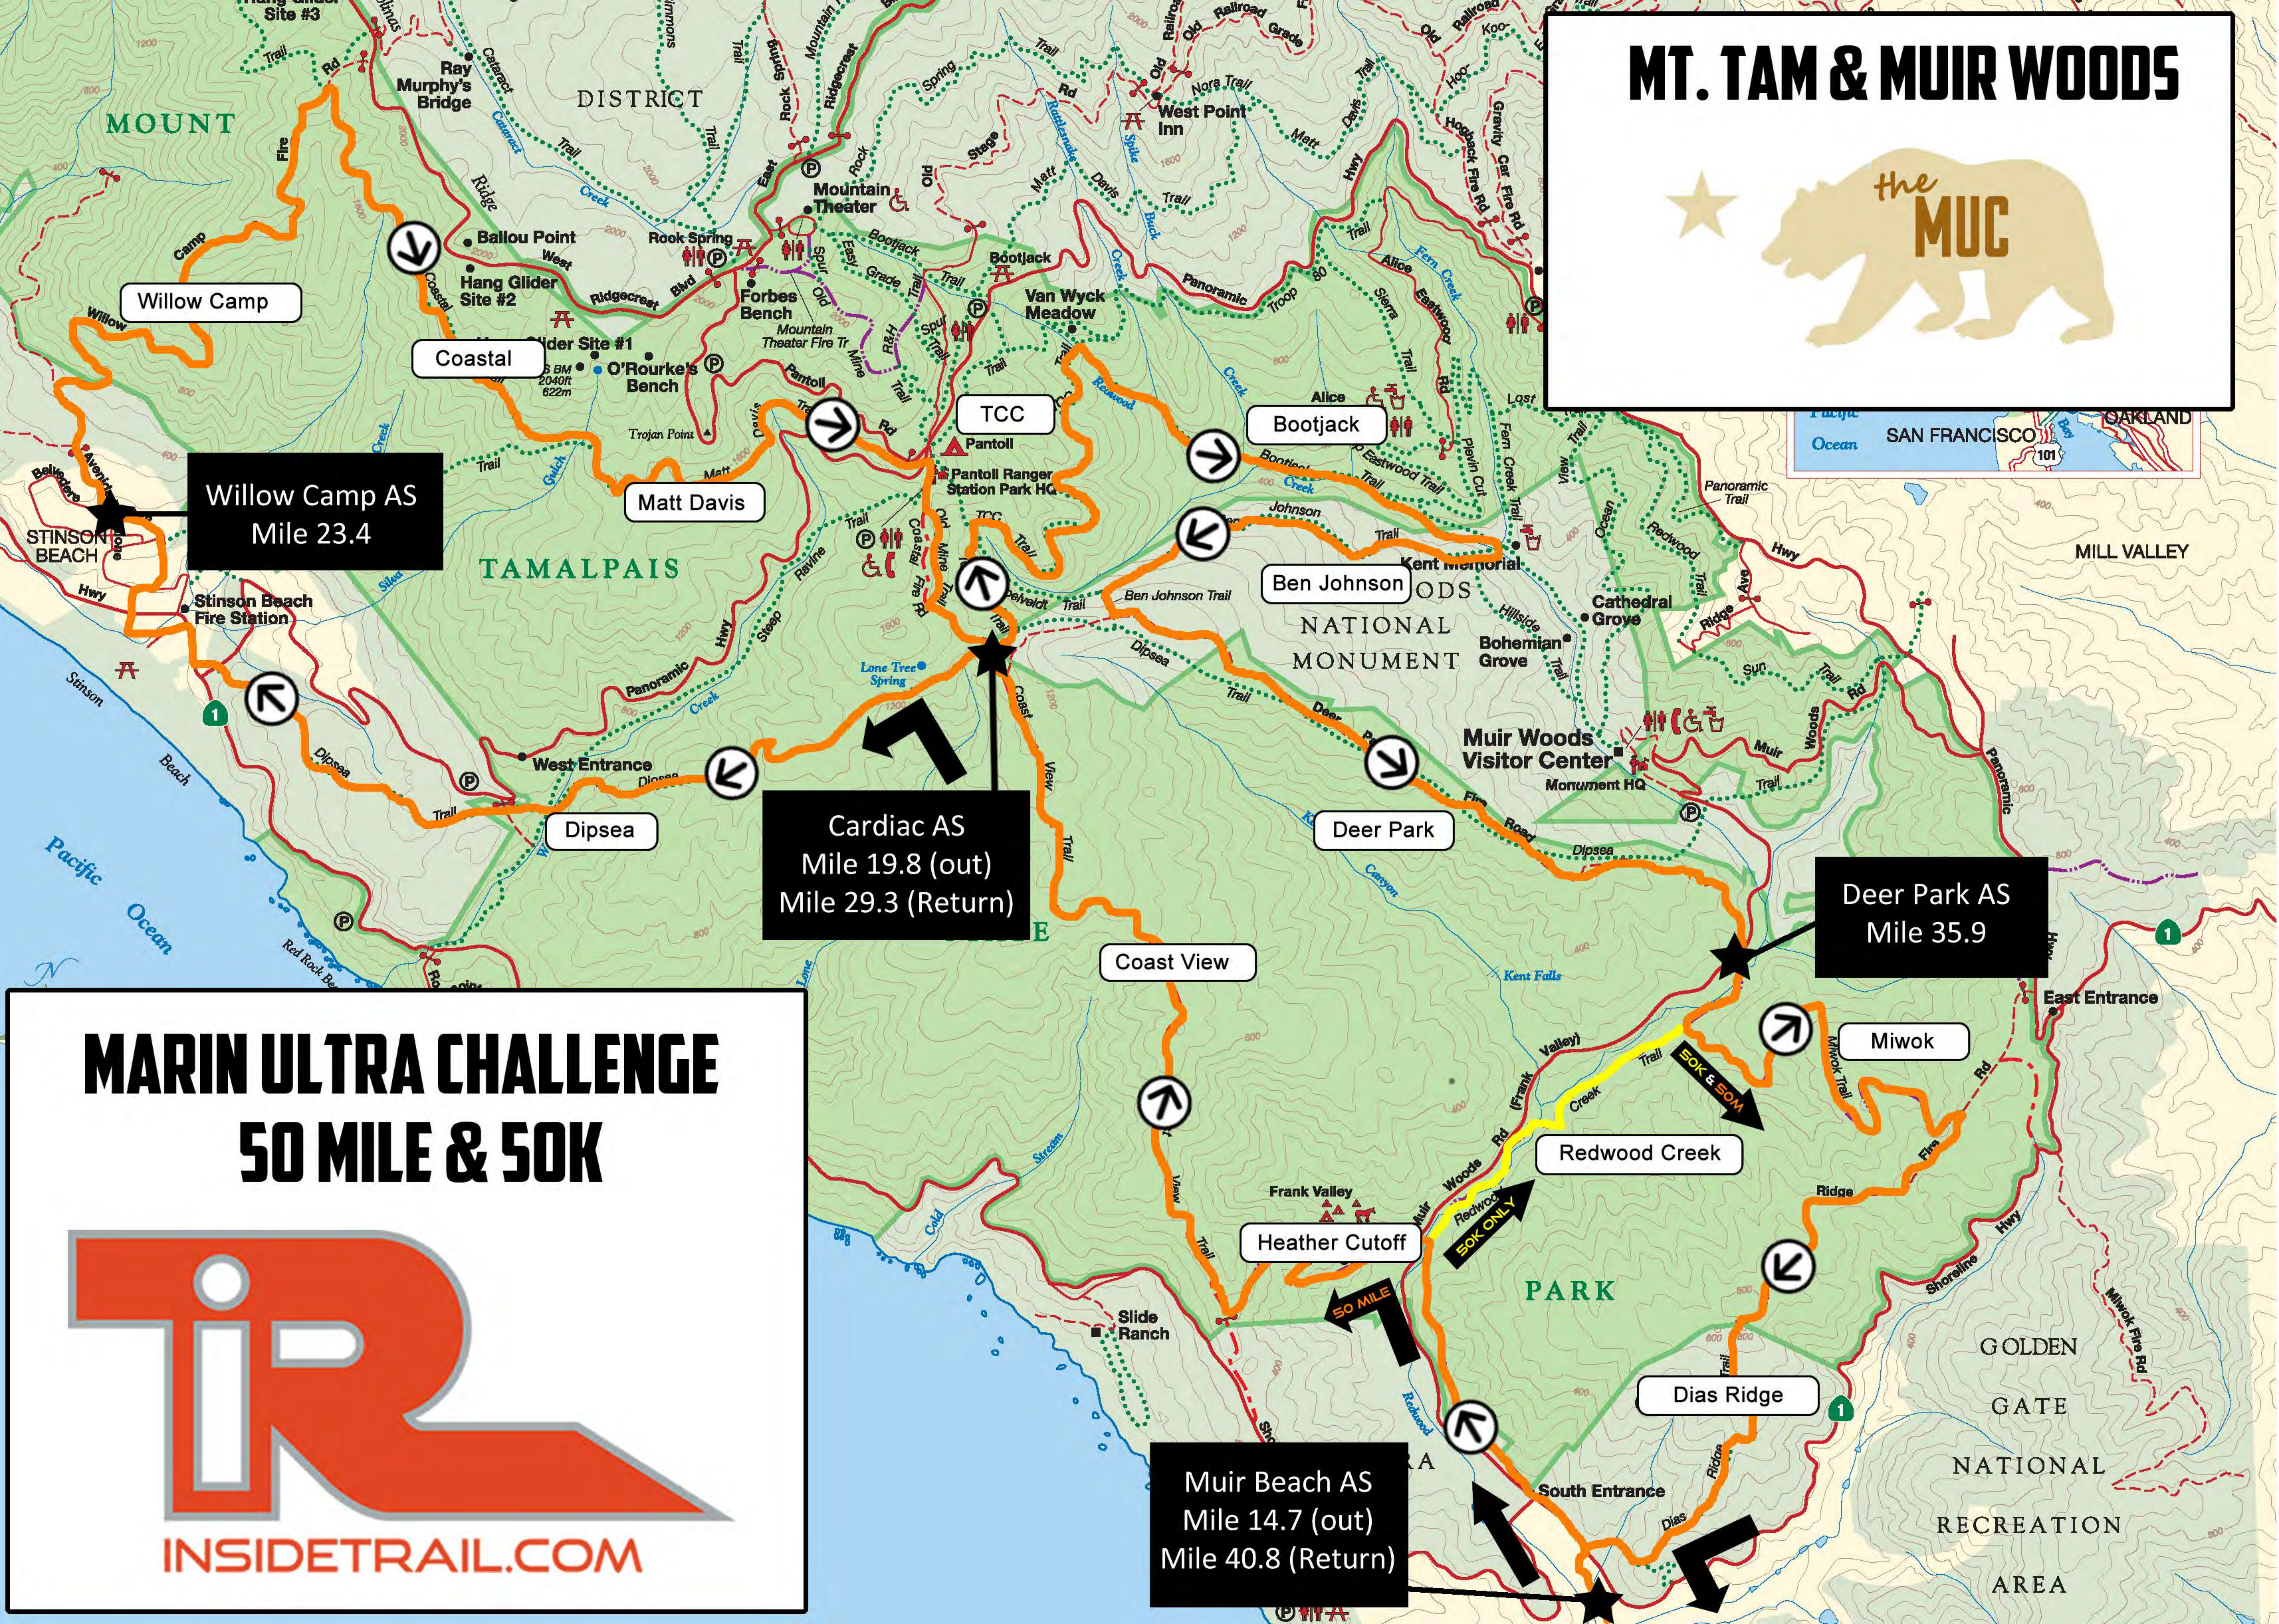

MT. TAM & MUIR WOODS

Willow Camp

Coastal

TCC

Bootjack

Matt Davis

Ben Johnson

Deer Park

Dipsea

Coast View

Deer Park AS
Mile 35.9

Miwok

Redwood Creek

Heather Cutoff

Dias Ridge

Muir Beach AS
Mile 14.7 (out)
Mile 40.8 (Return)

Willow Camp AS
Mile 23.4

Cardiac AS
Mile 19.8 (out)
Mile 29.3 (Return)

MARIN ULTRA CHALLENGE 50 MILE & 50K

50K & 50M

50K ONLY

50 MILE