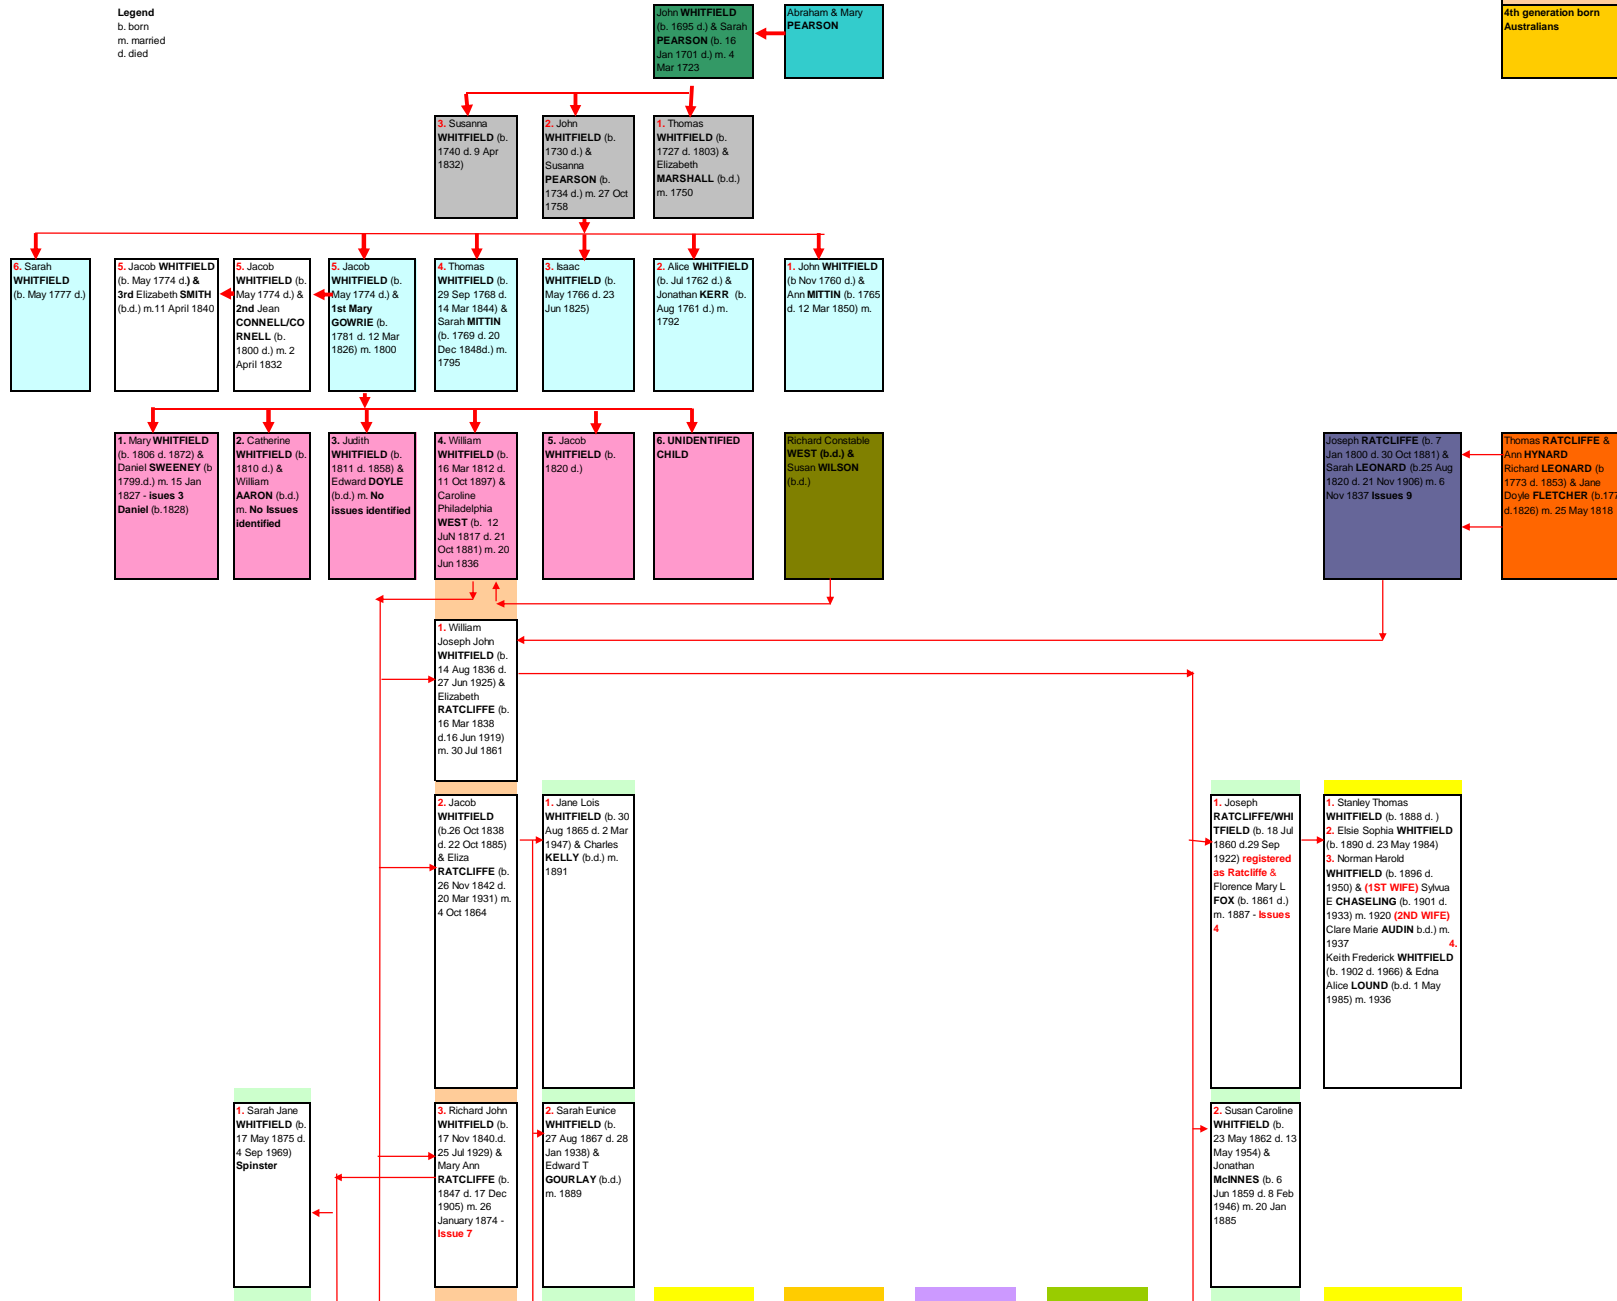

### WHITFIELD PEDIGREE CHART

**Legend**  
 b. born  
 m. married  
 d. died

1st generation born Australians	2nd generation born Australians	3rd generation born Australians
4th generation born Australians	5th generation born Australians	6th generation born Australians

2. Amy Elizabeth **WHITFIELD** (b. 28 May 1877 d. 21 Oct 1969) & George Herbert **BAILEY** (b.d.) m. 1902

3. Ada Eliza **WHITFIELD** (b. 30 Sep 1879 d. 9 Jun 1957) & Thomas **MAYBERRY** (b.d.) m. 1915 Issues 3

1. Isabel Irene **WHITFIELD** (b. 26 Nov 1916 d.) & Mervyn Alan **BAILEY** (b.d.) m. 1941  
2. Francis Stanley **WHITFIELD** (b. 11 May 1918 d.) & Gwendoline **GOWEN** (b.d.) m. 1951  
3. Lionel Kenneth **WHITFIELD** (b. 26 Jul 1920 d.)