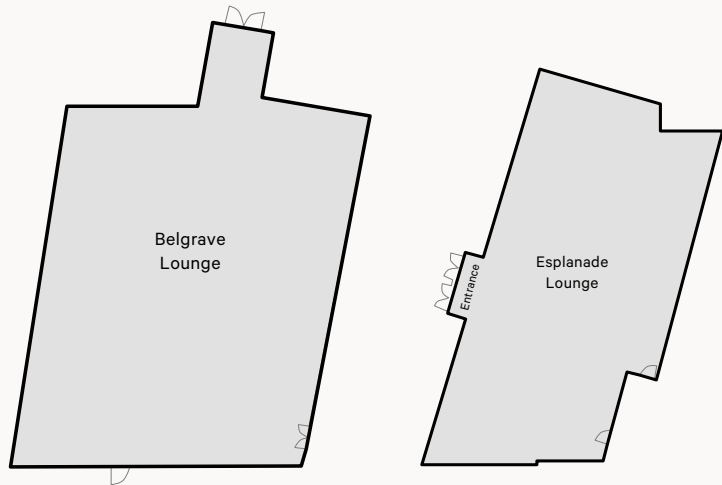

Sylvania Waters - BELGRAVE & ESPLANADE

- Versatile spaces for up to 330 people
- Breakout rooms accommodating 40 to 150 guests
- Green rooms for key note speakers / secretariat
- Commercial kitchen for on site and off site catering
- State of the art Audio Visual (AV)
- Polished timber floors
- Car access in room
- Private entrance available
- Complimentary parking