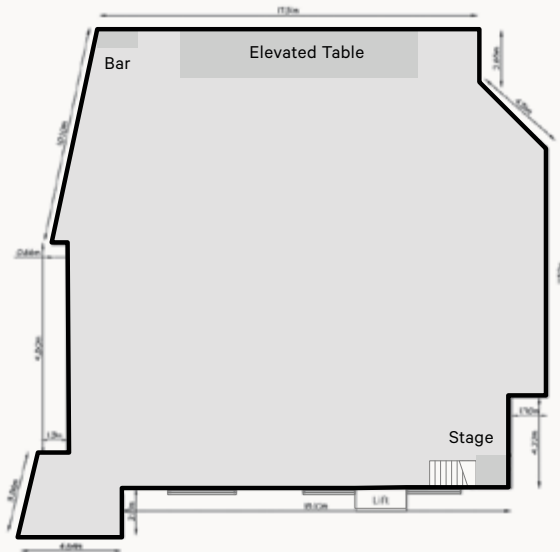

# Sylvania Waters - CHATEAU REALE

- Versatile space for up to 500 people
- Pillarless, fully carpeted floor space
- Breakout rooms accommodating 40 to 150 guests
- Green rooms for key note speakers / secretariat
- Permanent bar area
- Commercial kitchen for on site and off site catering
- State of the art Audio Visual (AV)
- Lift and disabled access
- Complimentary parking