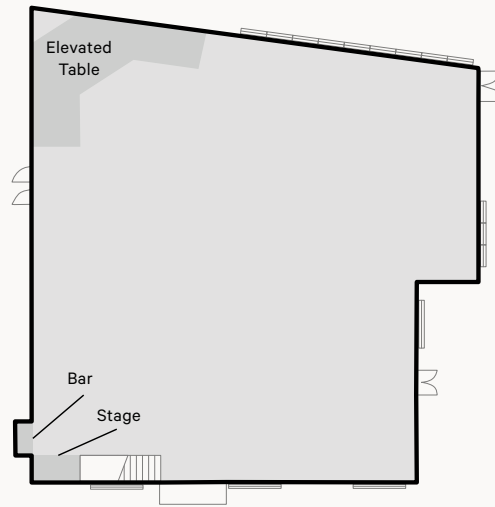

# Sylvania Waters - MONTE CRISTO

- Versatile space for up to 600 people
- Pillarless, fully carpeted floor space
- Breakout rooms accommodating 40 to 150 guests
- Green rooms for key note speakers / secretariat
- Permanent bar area
- Commercial kitchen for on site and off site catering
- State of the art Audio Visual (AV)
- Lift and disabled access
- Complimentary parking