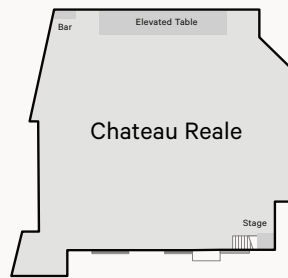

# Sylvania Waters

- Versatile spaces for up to 600 people
- Pillarless, fully carpeted floor space
- Breakout rooms accommodating 40 to 150 guests
- Green rooms for key note speakers / secretariat
- Permanent bar area
- Commercial kitchen for on site and off site catering
- State of the art Audio Visual (AV)
- Lift and disabled access
- Complimentary parking