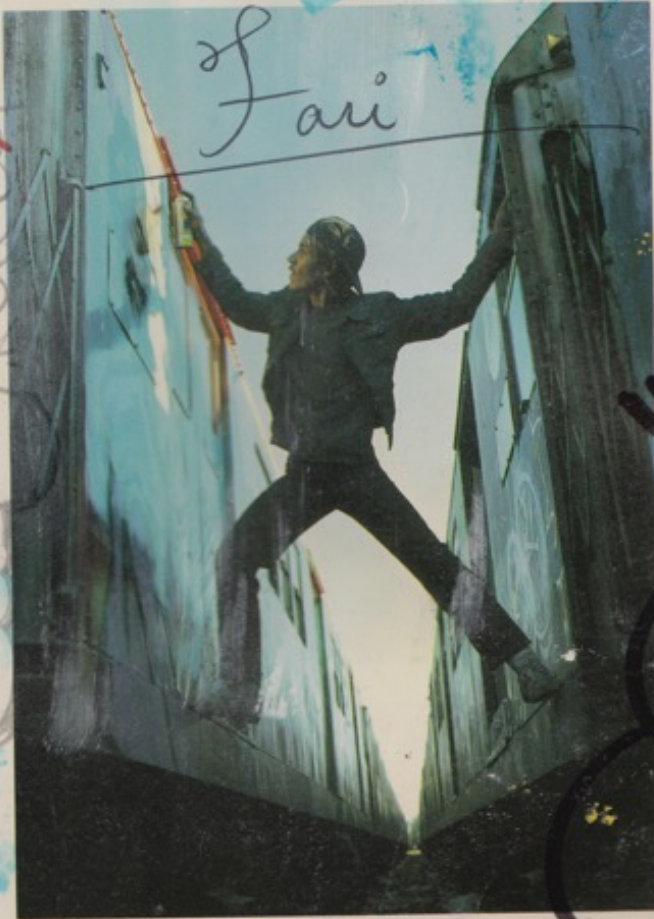

Damage Noted

Assembled by Oliver Wang

Pages from the California State University
Humboldt library copy of *Subway Art* by
Martha Cooper and Henry Chalfant (1984).

LOVE ♥ PEACE & TUFUTU

Large stylized graffiti letters, possibly spelling 'MARTIN' or 'MARTIN LUTHER KING', with green and black colors.

Chopin Jan

Handwritten purple text, possibly 'LAWSON' and 'KFC'.

Handwritten word 'fare' on the right side.

Vertical text 'FARI' on the left side.

Large, bold, black graffiti letters, possibly spelling 'INFO' or 'INFO', with a stylized face outline below.

Handwritten text 'kill one' with a checkmark.

Vertical text on the far left edge, partially obscured and difficult to read.

Vertical text on the far right edge, partially obscured and difficult to read.

MAKE THE CHANGE

ANGI

SUBWAY ART

Handwritten graffiti at the top of the page, including the words 'GEO' and 'SUBWAY ART'.

Vertical red graffiti on the left side of the page, including the word 'DIPLOMA'.

Large vertical green graffiti on the left side of the page.