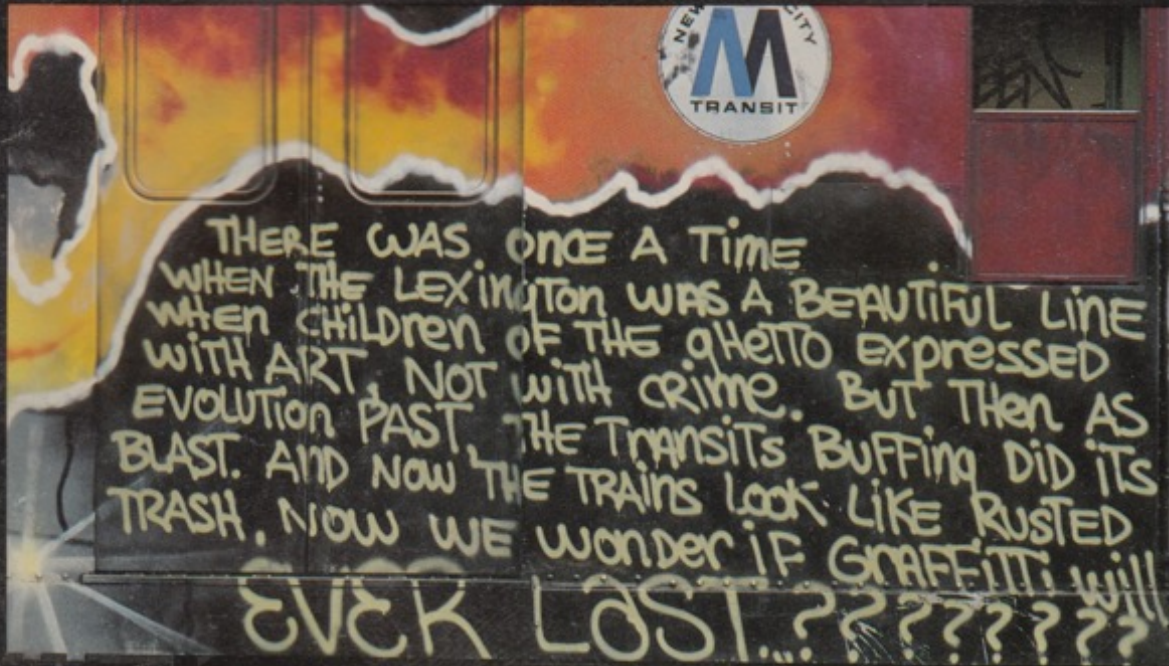

Attack the Jurisdiction

104

Epitaph by Lee, 1980.

BOMB THE SUBURBS
AKS
1027-1038
METEOR
Chop