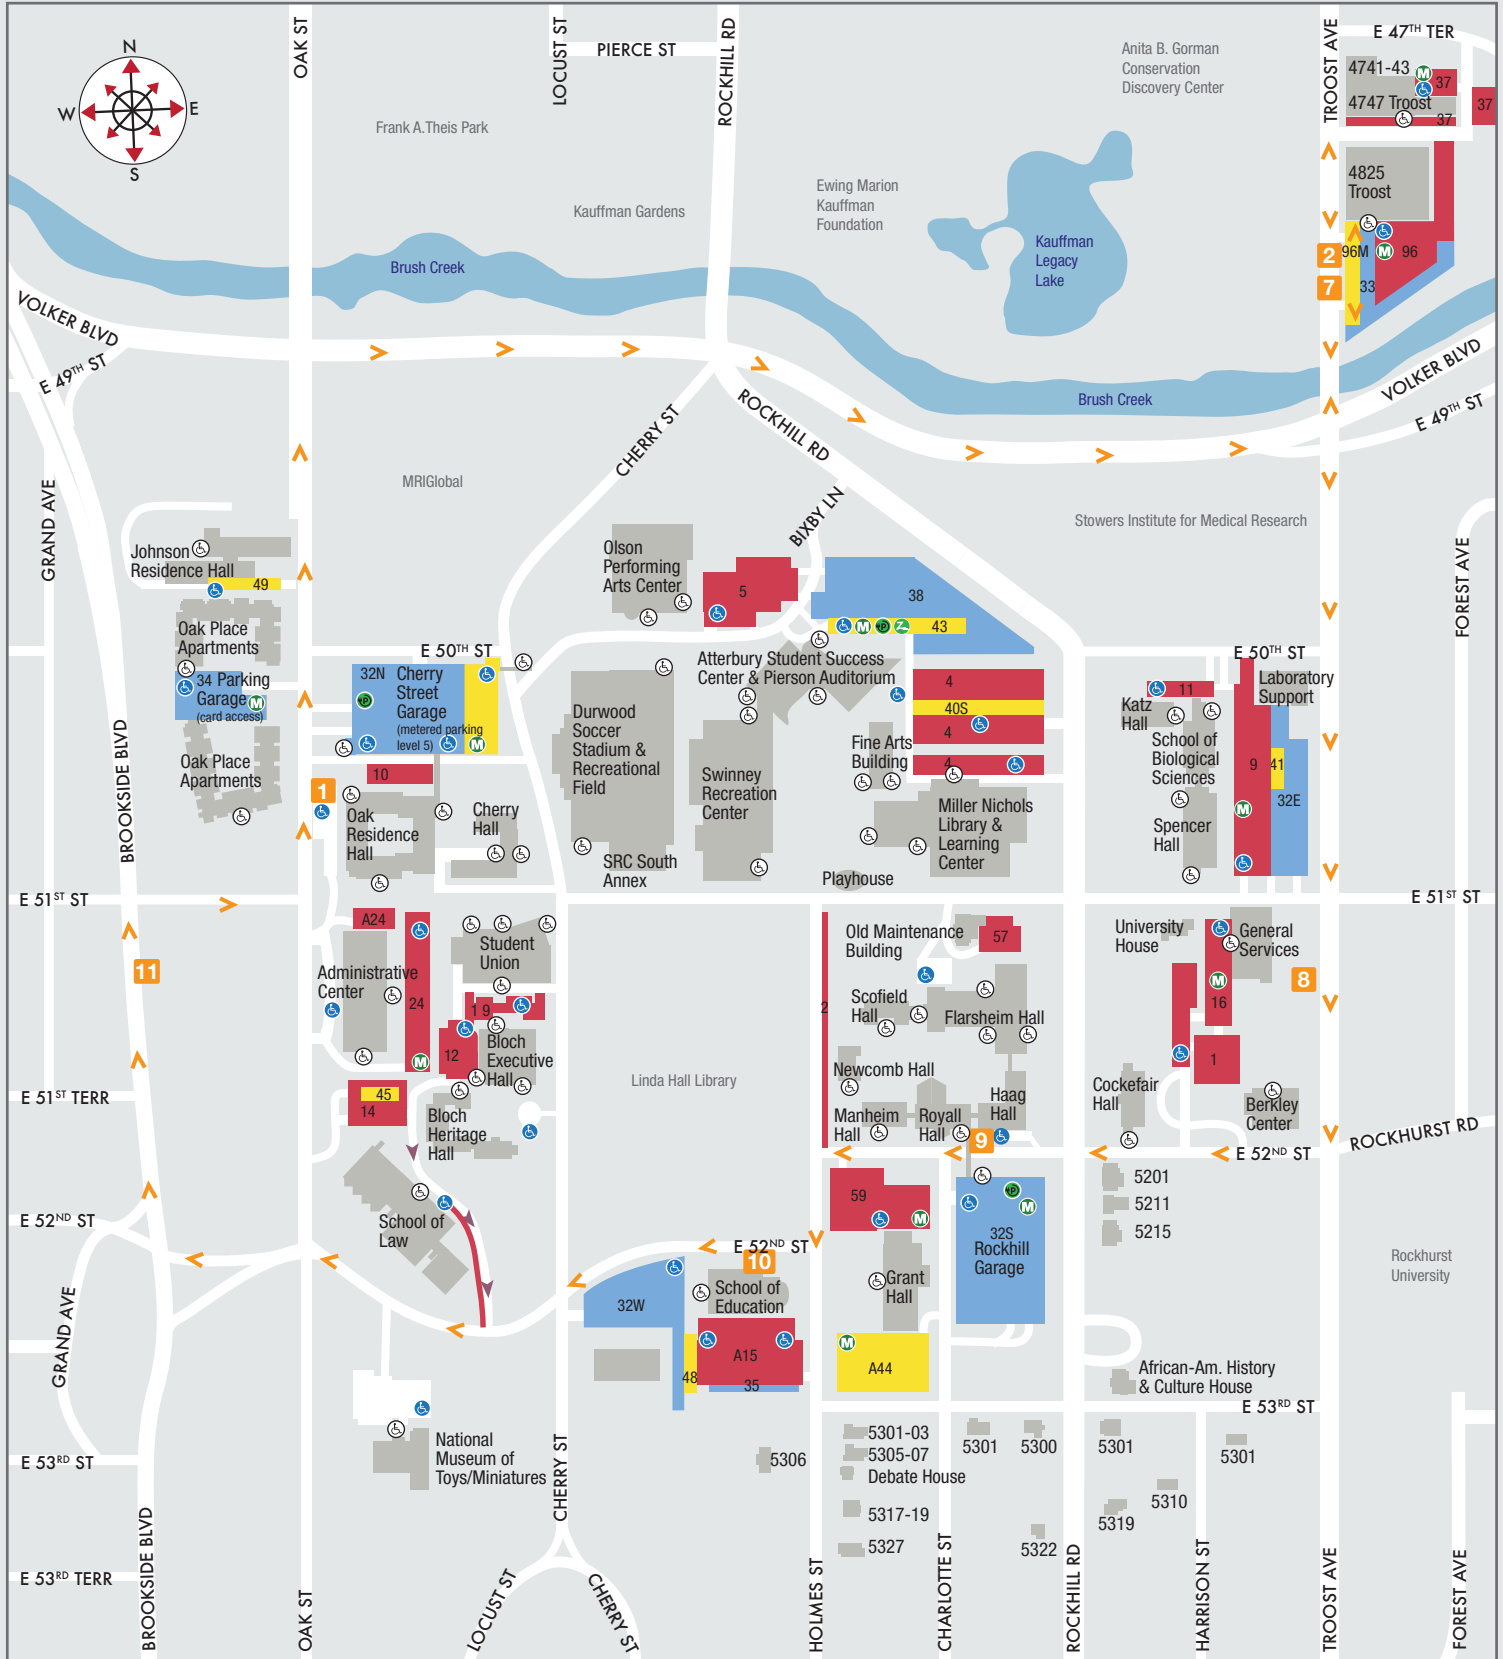

# Buildings and Parking

University of Missouri-Kansas City  
Volker campus

**NO FREE PARKING ON CAMPUS - DAY OR NIGHT**

- Metered parking
- Student permit parking
- Faculty/staff permit parking
- Electric vehicle charging station
- Zip car station
- Shuttle stop
- Shuttle route
- Motorcycle parking
- Accessible entrance
- Accessible parking

**Berkley Center**, 1012 E. 52 Street, 64110

**School of Biological Sciences**, 5007 Rockhill Road, 64110

**Bloch Heritage Hall**, 5110 Cherry Street, 64110

**Bloch Executive Hall**, 5108 Cherry Street, 64110

**Cherry Hall**, 5030 Cherry Street, 64110

**Cherry Street Garage**

- **Mail Services**, 5009 Oak Street, 64112
- **Police**, 5005 Oak Street, 64112

**Cockefair Hall**, 5121 Rockhill Road, 64110

**Debate House**, 5311 Holmes Street, 64110

**Student Union**, 5100 Cherry Street, 64110

**Swinney Recreation Center**, 5030 Holmes Street, 64110

**National Museum of Toys/Miniatures**, 5235 Oak Street, 64112

**University House**, 5101 Rockhill Road, 64110