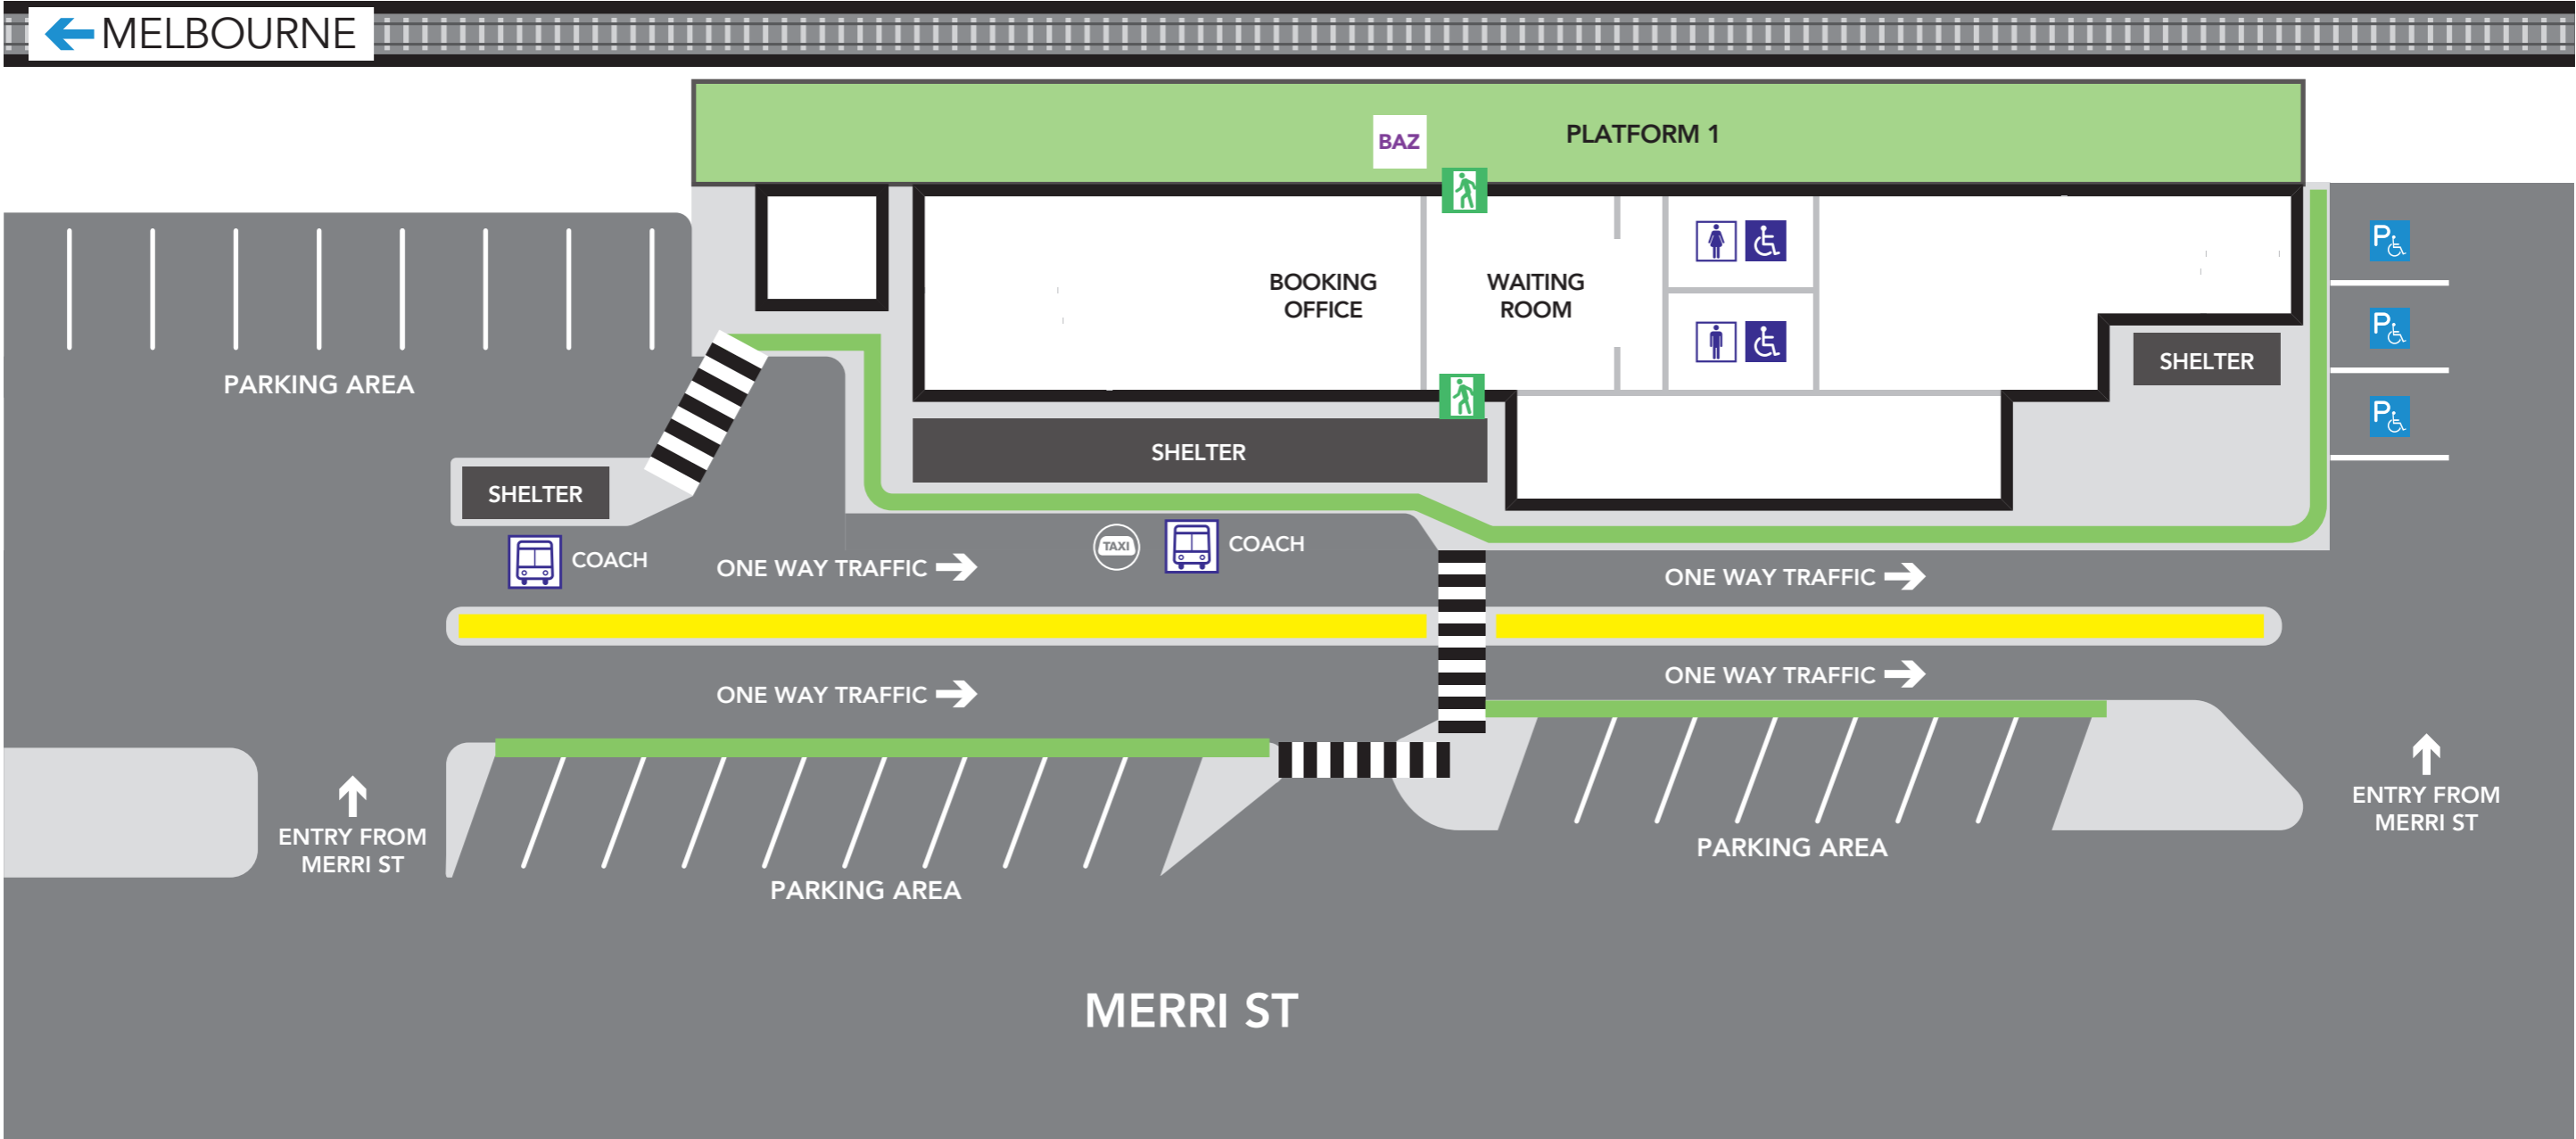

# WARRNAMBOOL ACCESSIBILITY MAP - PLATFORM 1

**LEGEND**

BAZ	BOARDING ASSISTANCE ZONE	ACCESSIBLE PATH
P	ACCESSIBLE PARKING	RESTRICTED WIDTH PATHWAY
ENTRY / EXIT		TAXI / DROP OFF / PICKUP

MAP NOT TO SCALE