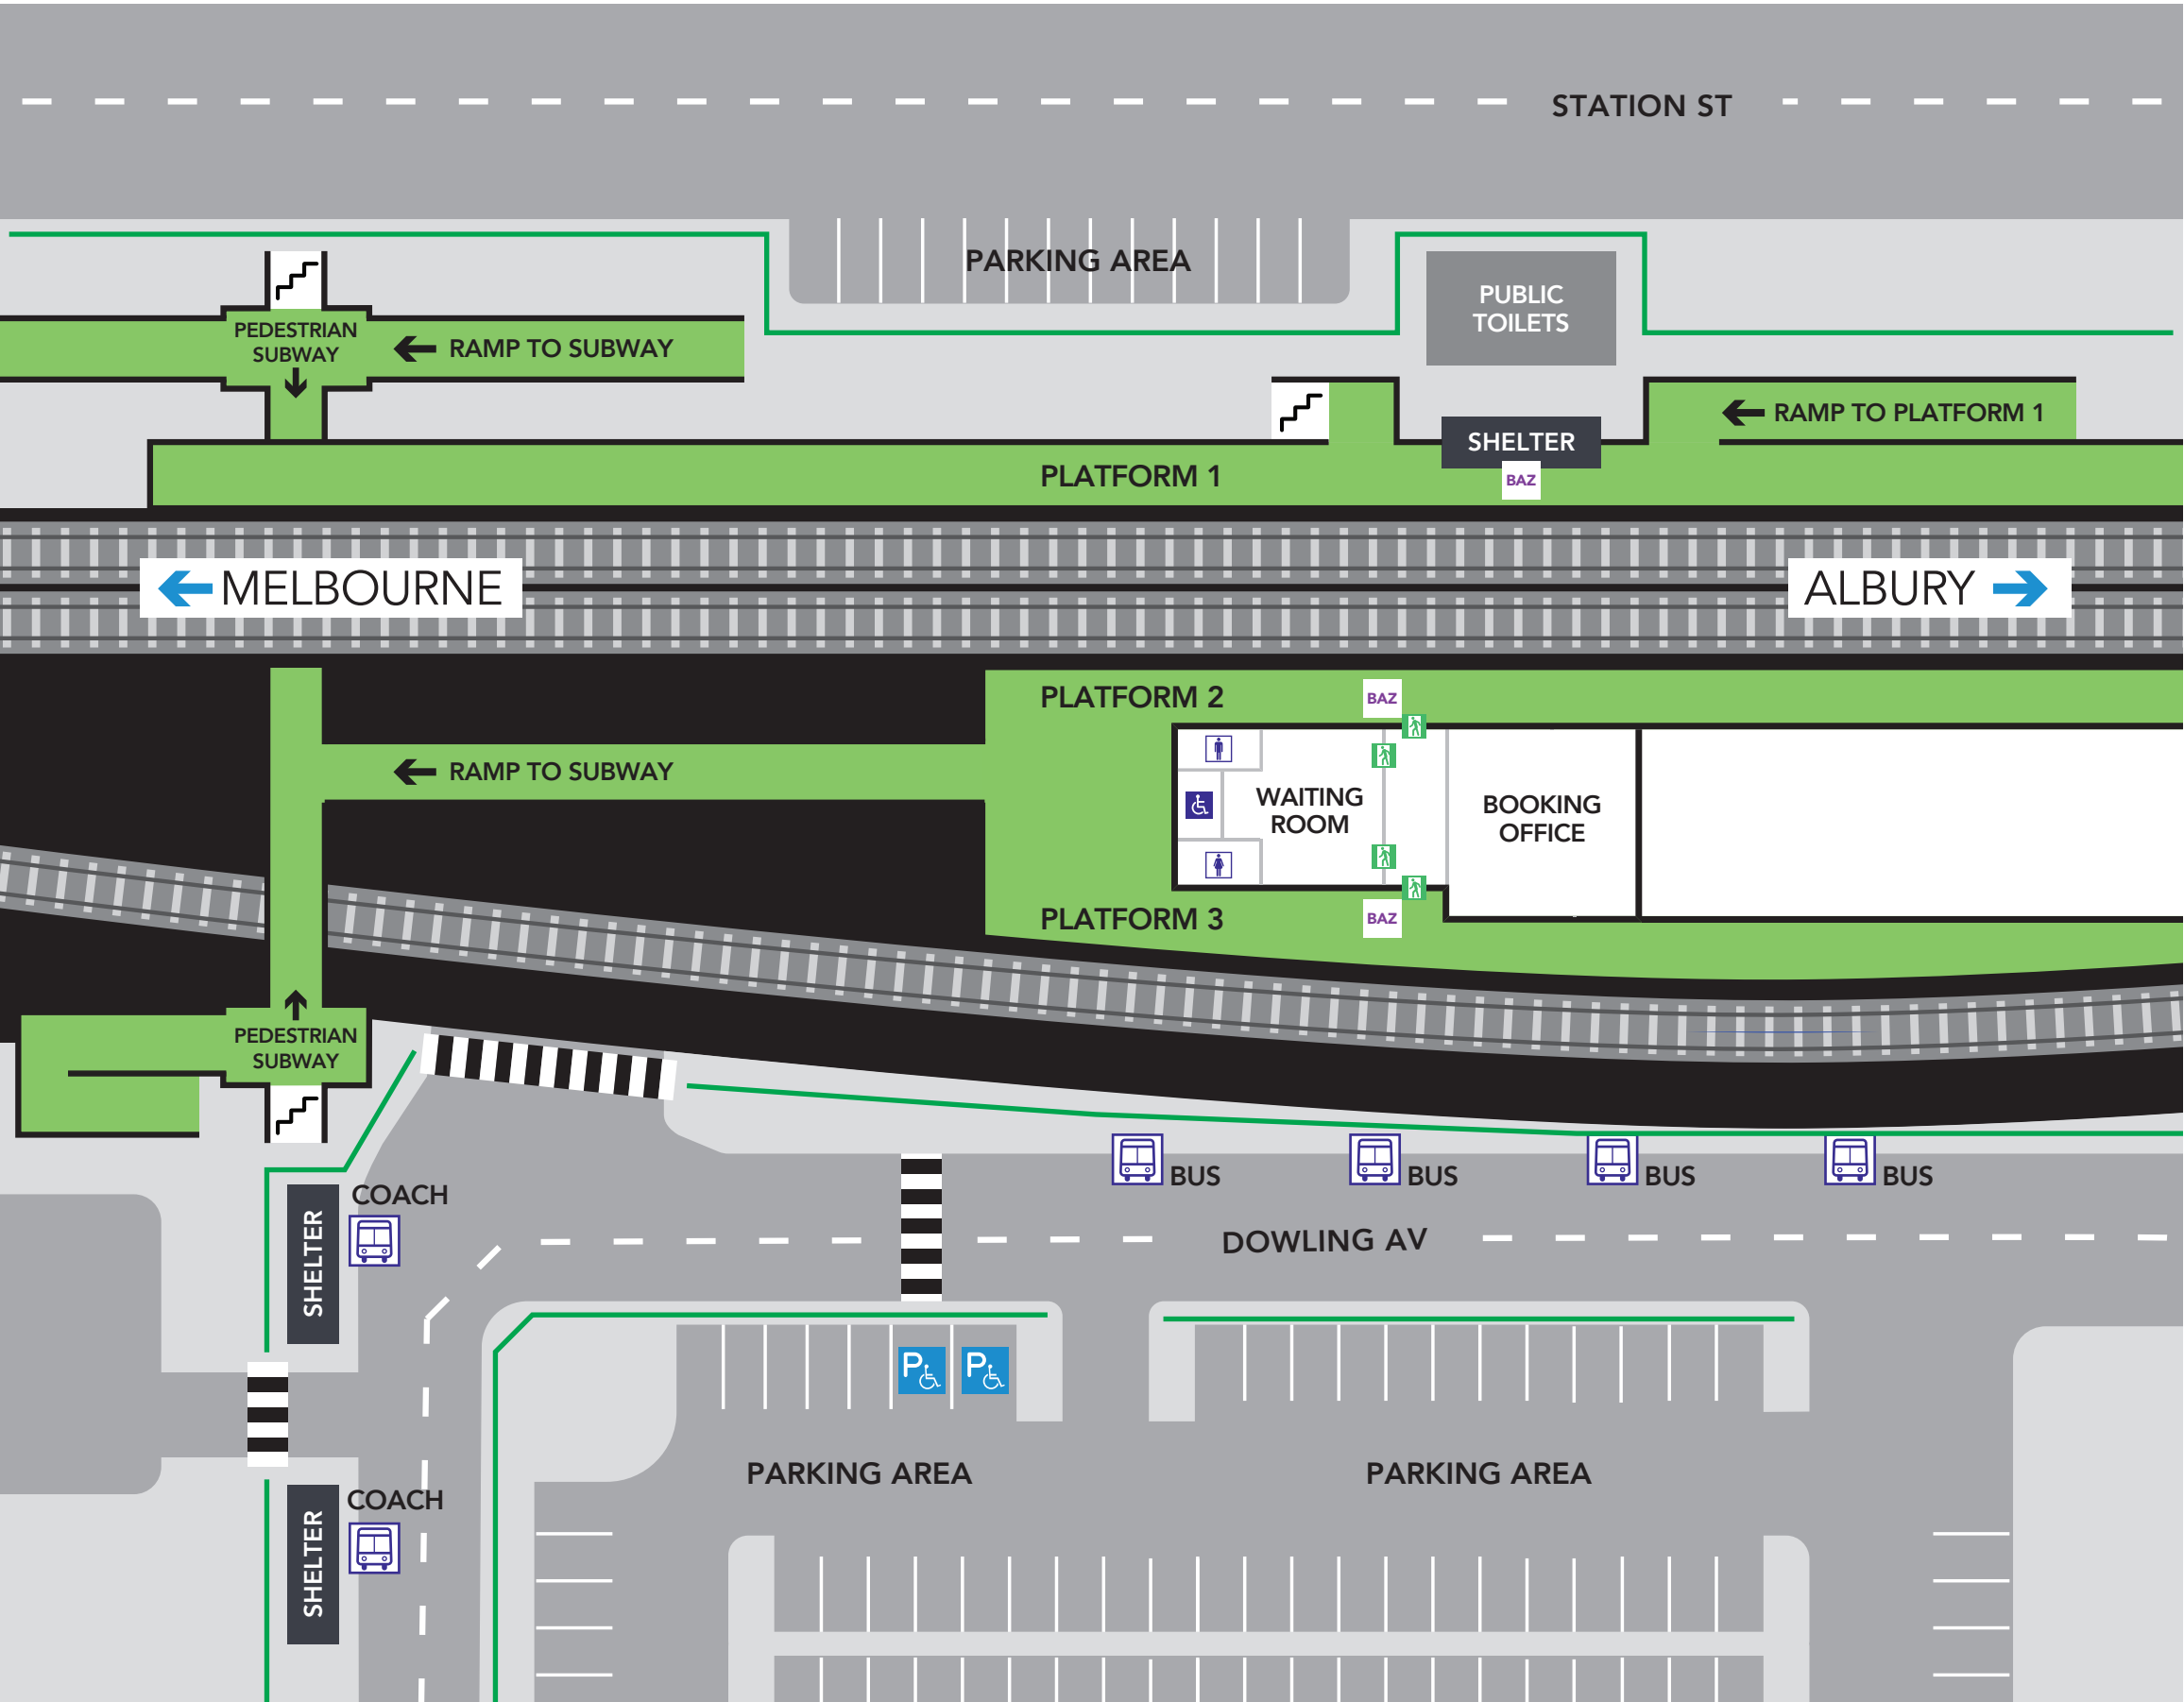

SEYMOUR ACCESSIBILITY MAP - PLATFORM 1, 2 & 3

MAP NOT TO SCALE

LEGEND

- BOARDING ASSISTANCE ZONE
- ACCESSIBLE PARKING
- STAIRS
- ENTRY / EXIT
- ACCESSIBLE PATHWAY